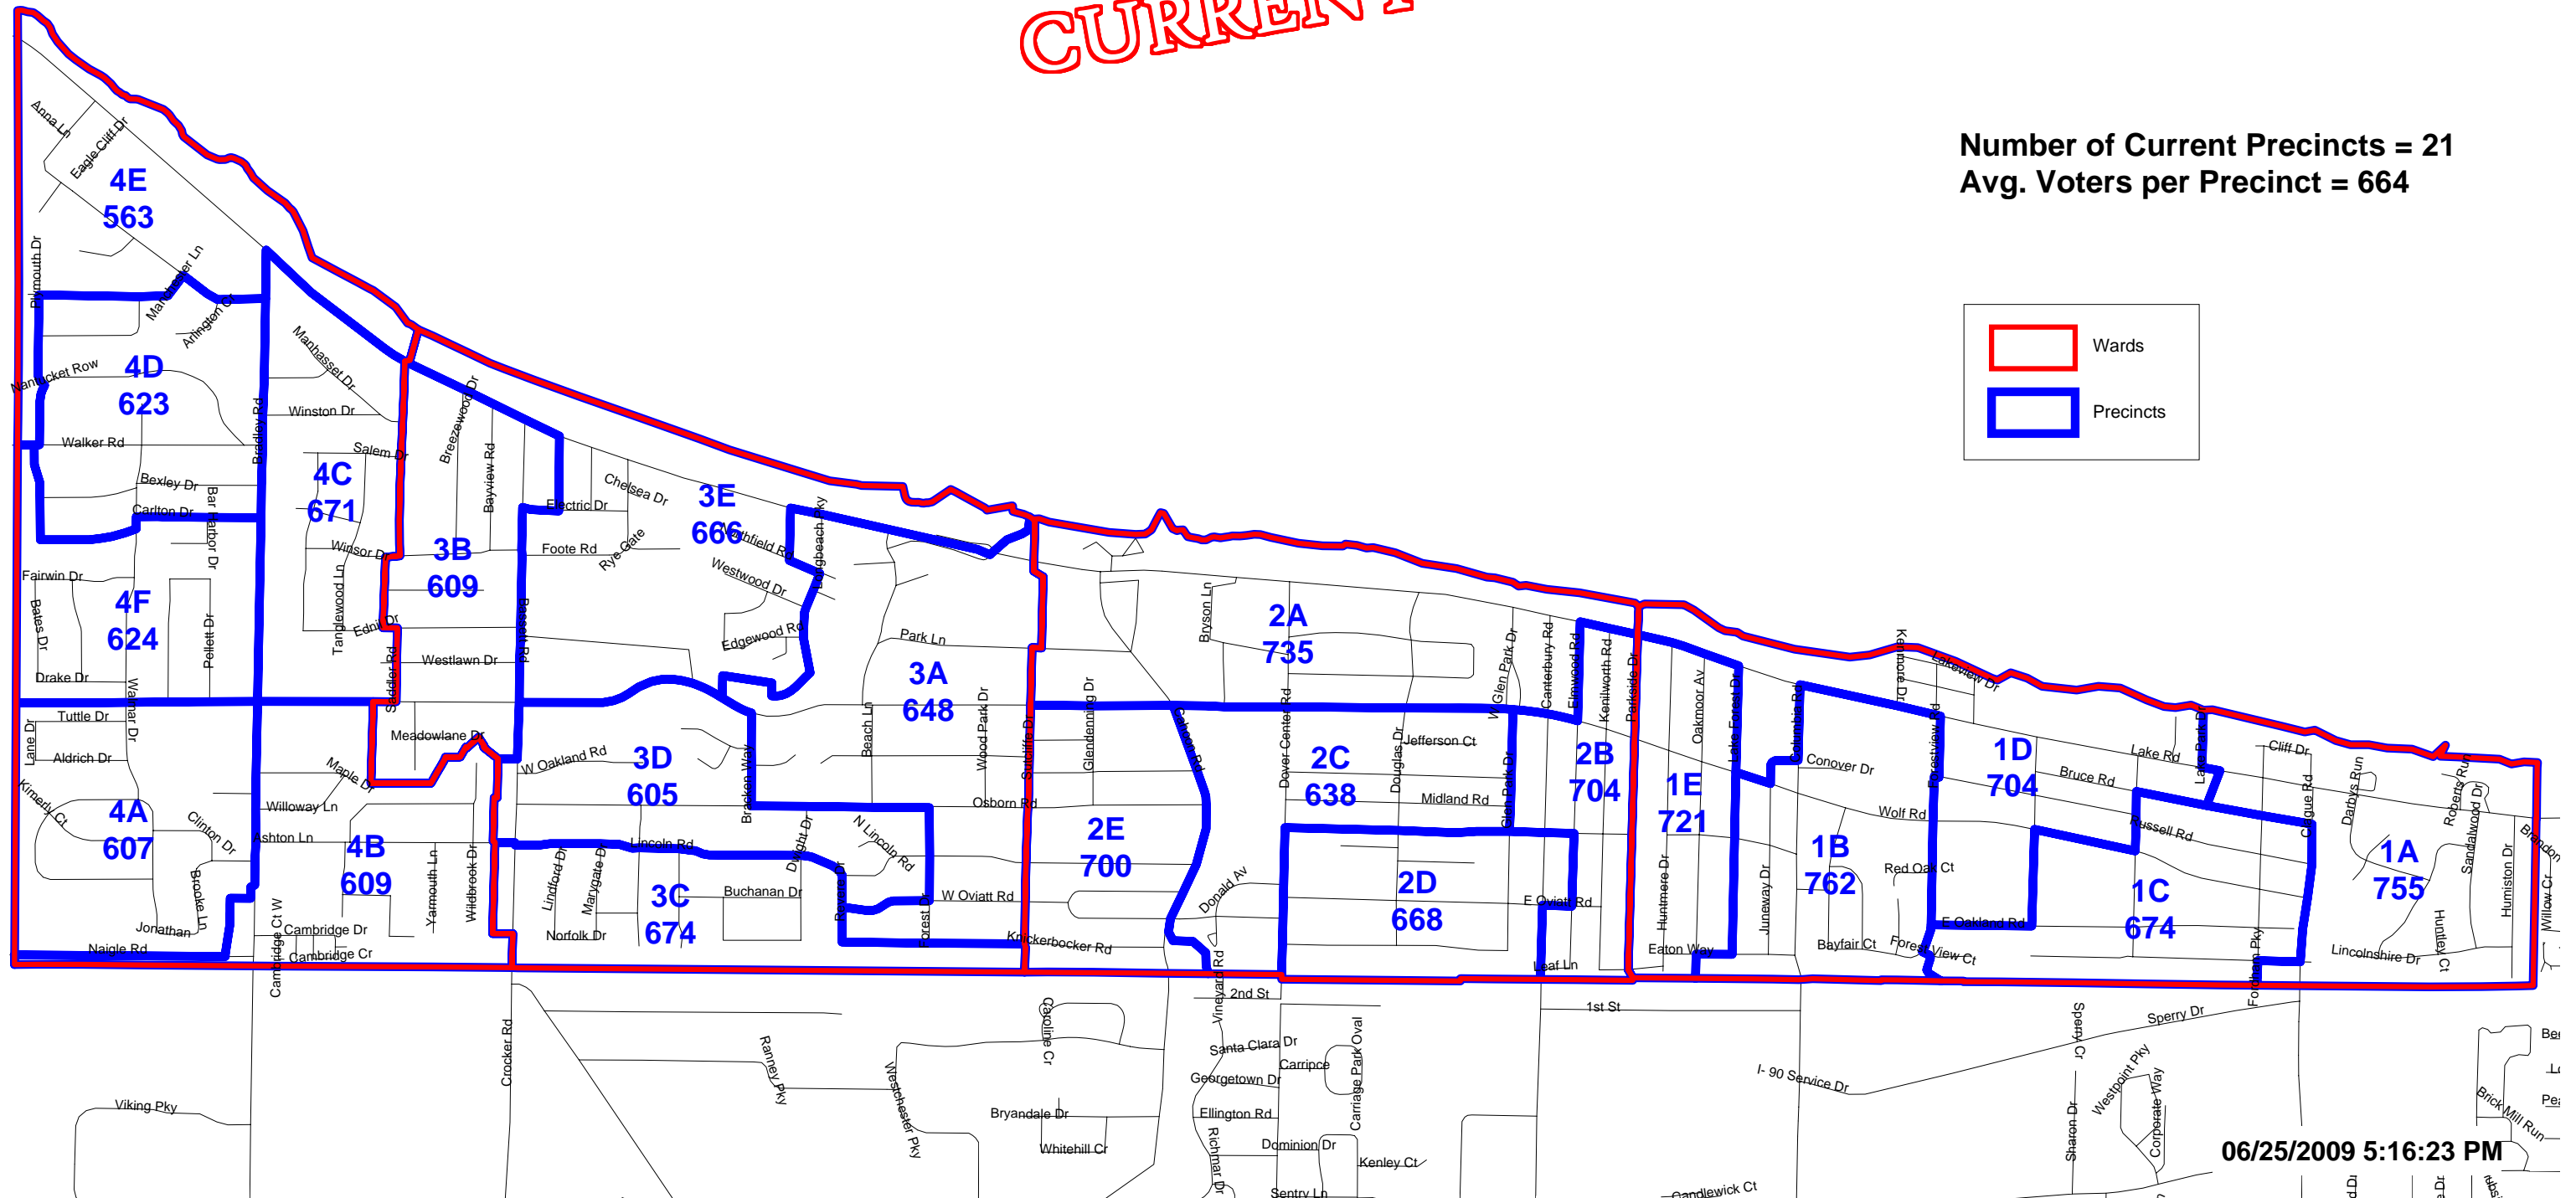

BAY VILLAGE

CURRENT

Number of Current Precincts = 21
Avg. Voters per Precinct = 664

06/25/2009 5:16:23 PM