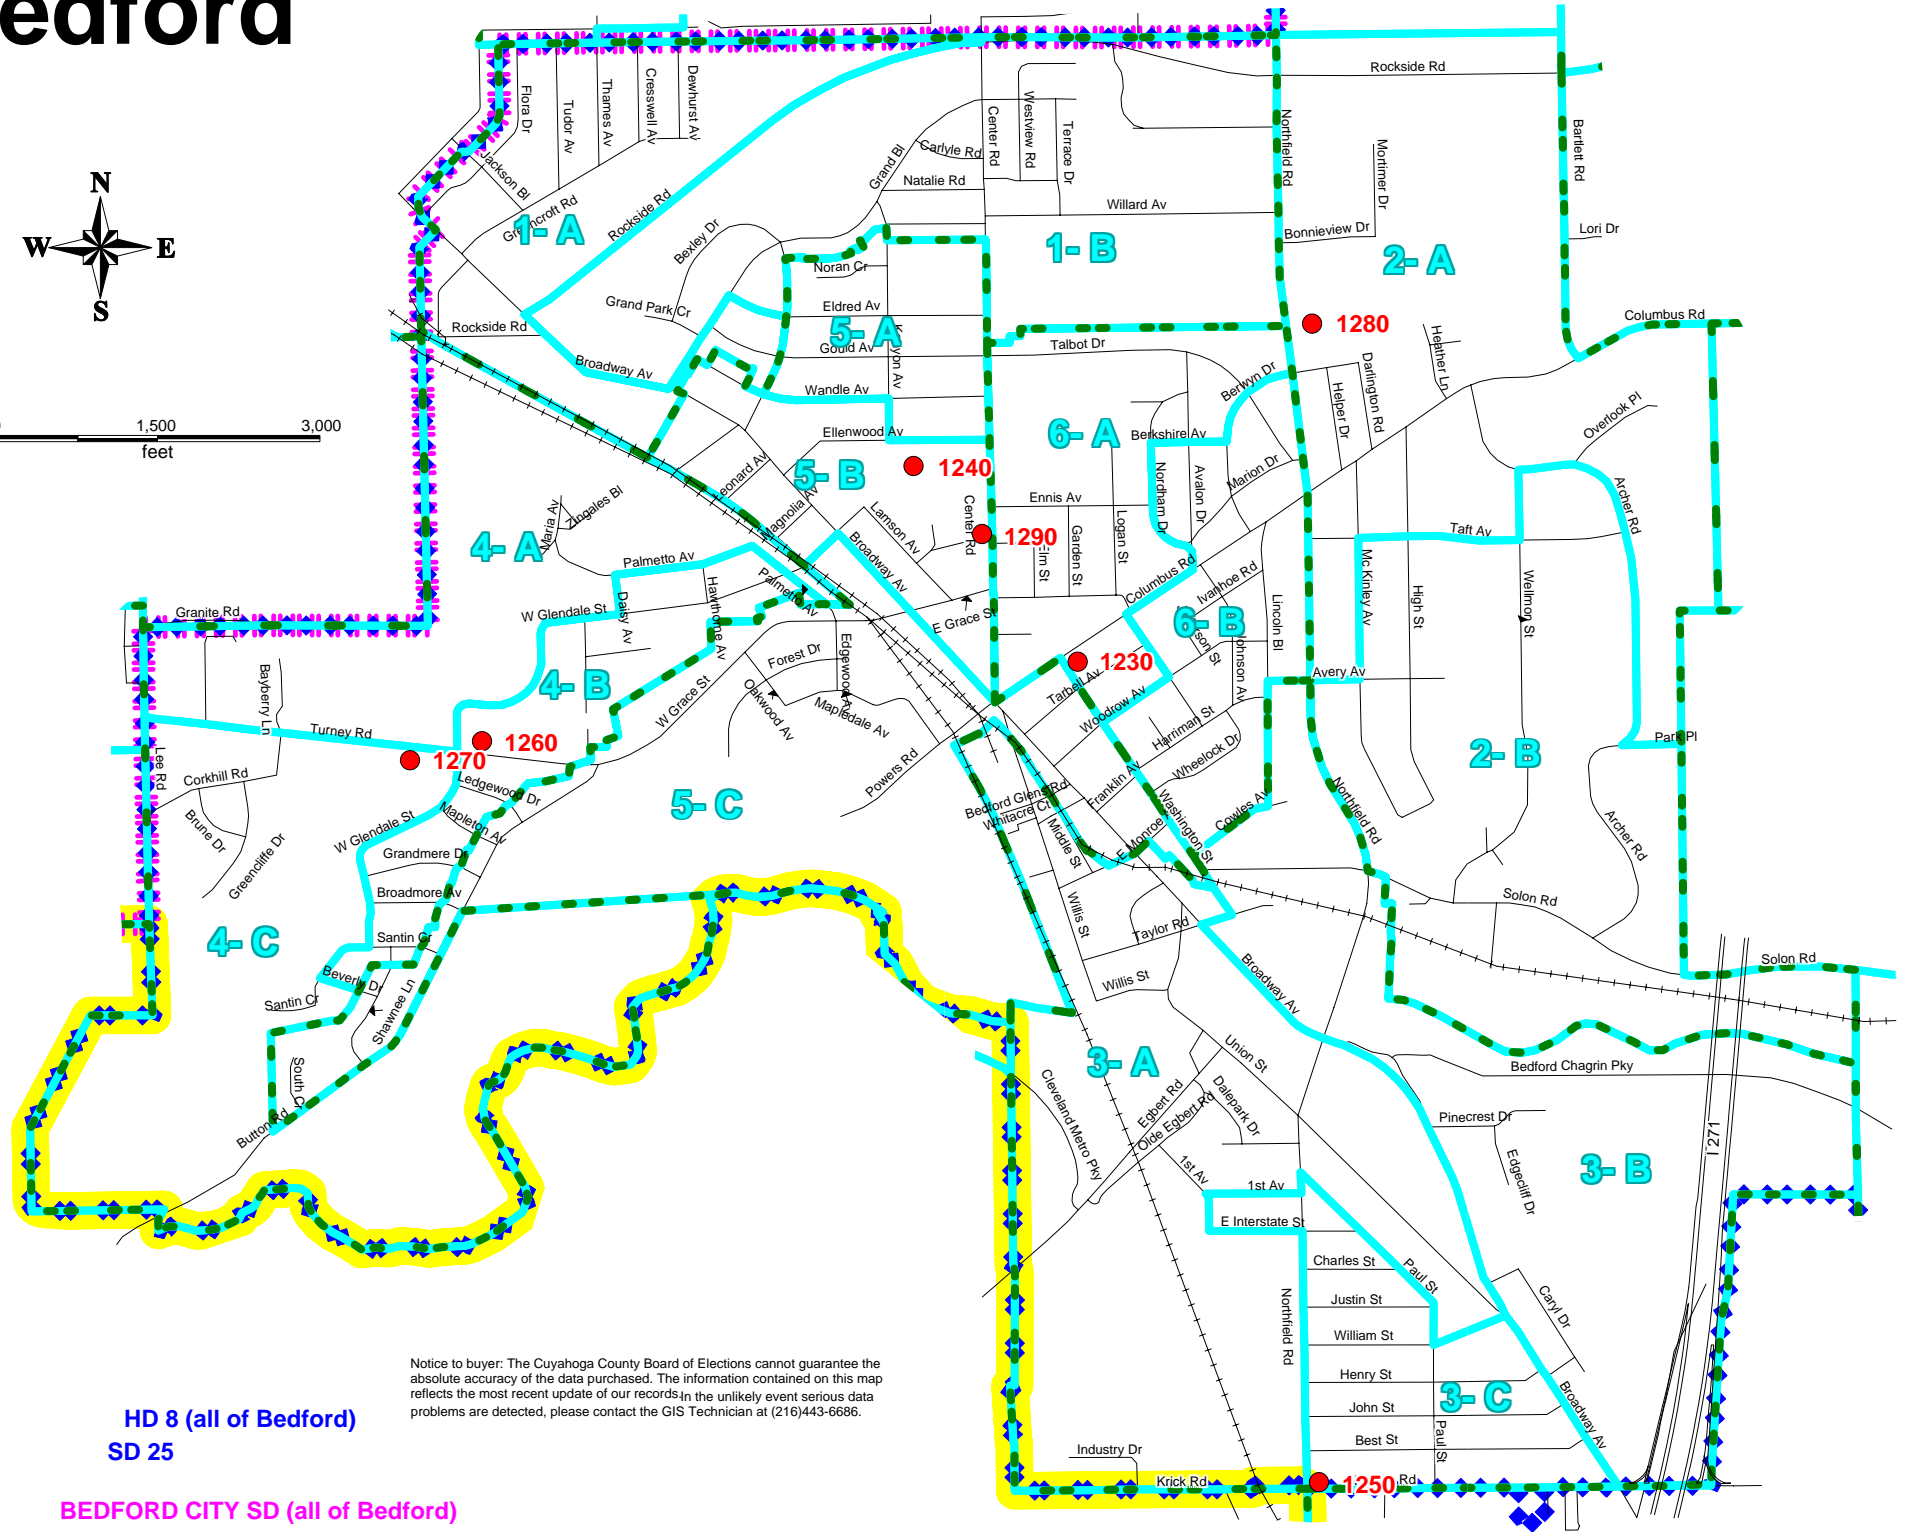

Prepared by:
Cuyahoga County Board of Elections
February 10, 2005 MIJ

CODE	NAME	ADDRESS	PRECINCTS
1230	SOUTHEAST BRANCH LIBRARY	70 COLUMBUS RD	6B,6A
1240	ELLENWOOD CENTER	124 ELLENWOOD AVENUE	1A,1B
1250	V.F.W. POST #1082	343 NORTHFIELD ROAD	3A,3C,3B
1260	GLENDALE PRIMARY SCHOOL	400 WEST GLENDALE STREET	4A,4B
1270	FIRST BAPTIST CHURCH OF BEDFOF	445 TURNEY ROAD	4C
1280	BEDFORD HIGH SCHOOL	481 NORTHFIELD ROAD	2A,2B
1290	BEDFORD CITY HALL	165 CENTER STREET	5A,5C,5B

HD 8 (all of Bedford)
SD 25
BEDFORD CITY SD (all of Bedford)