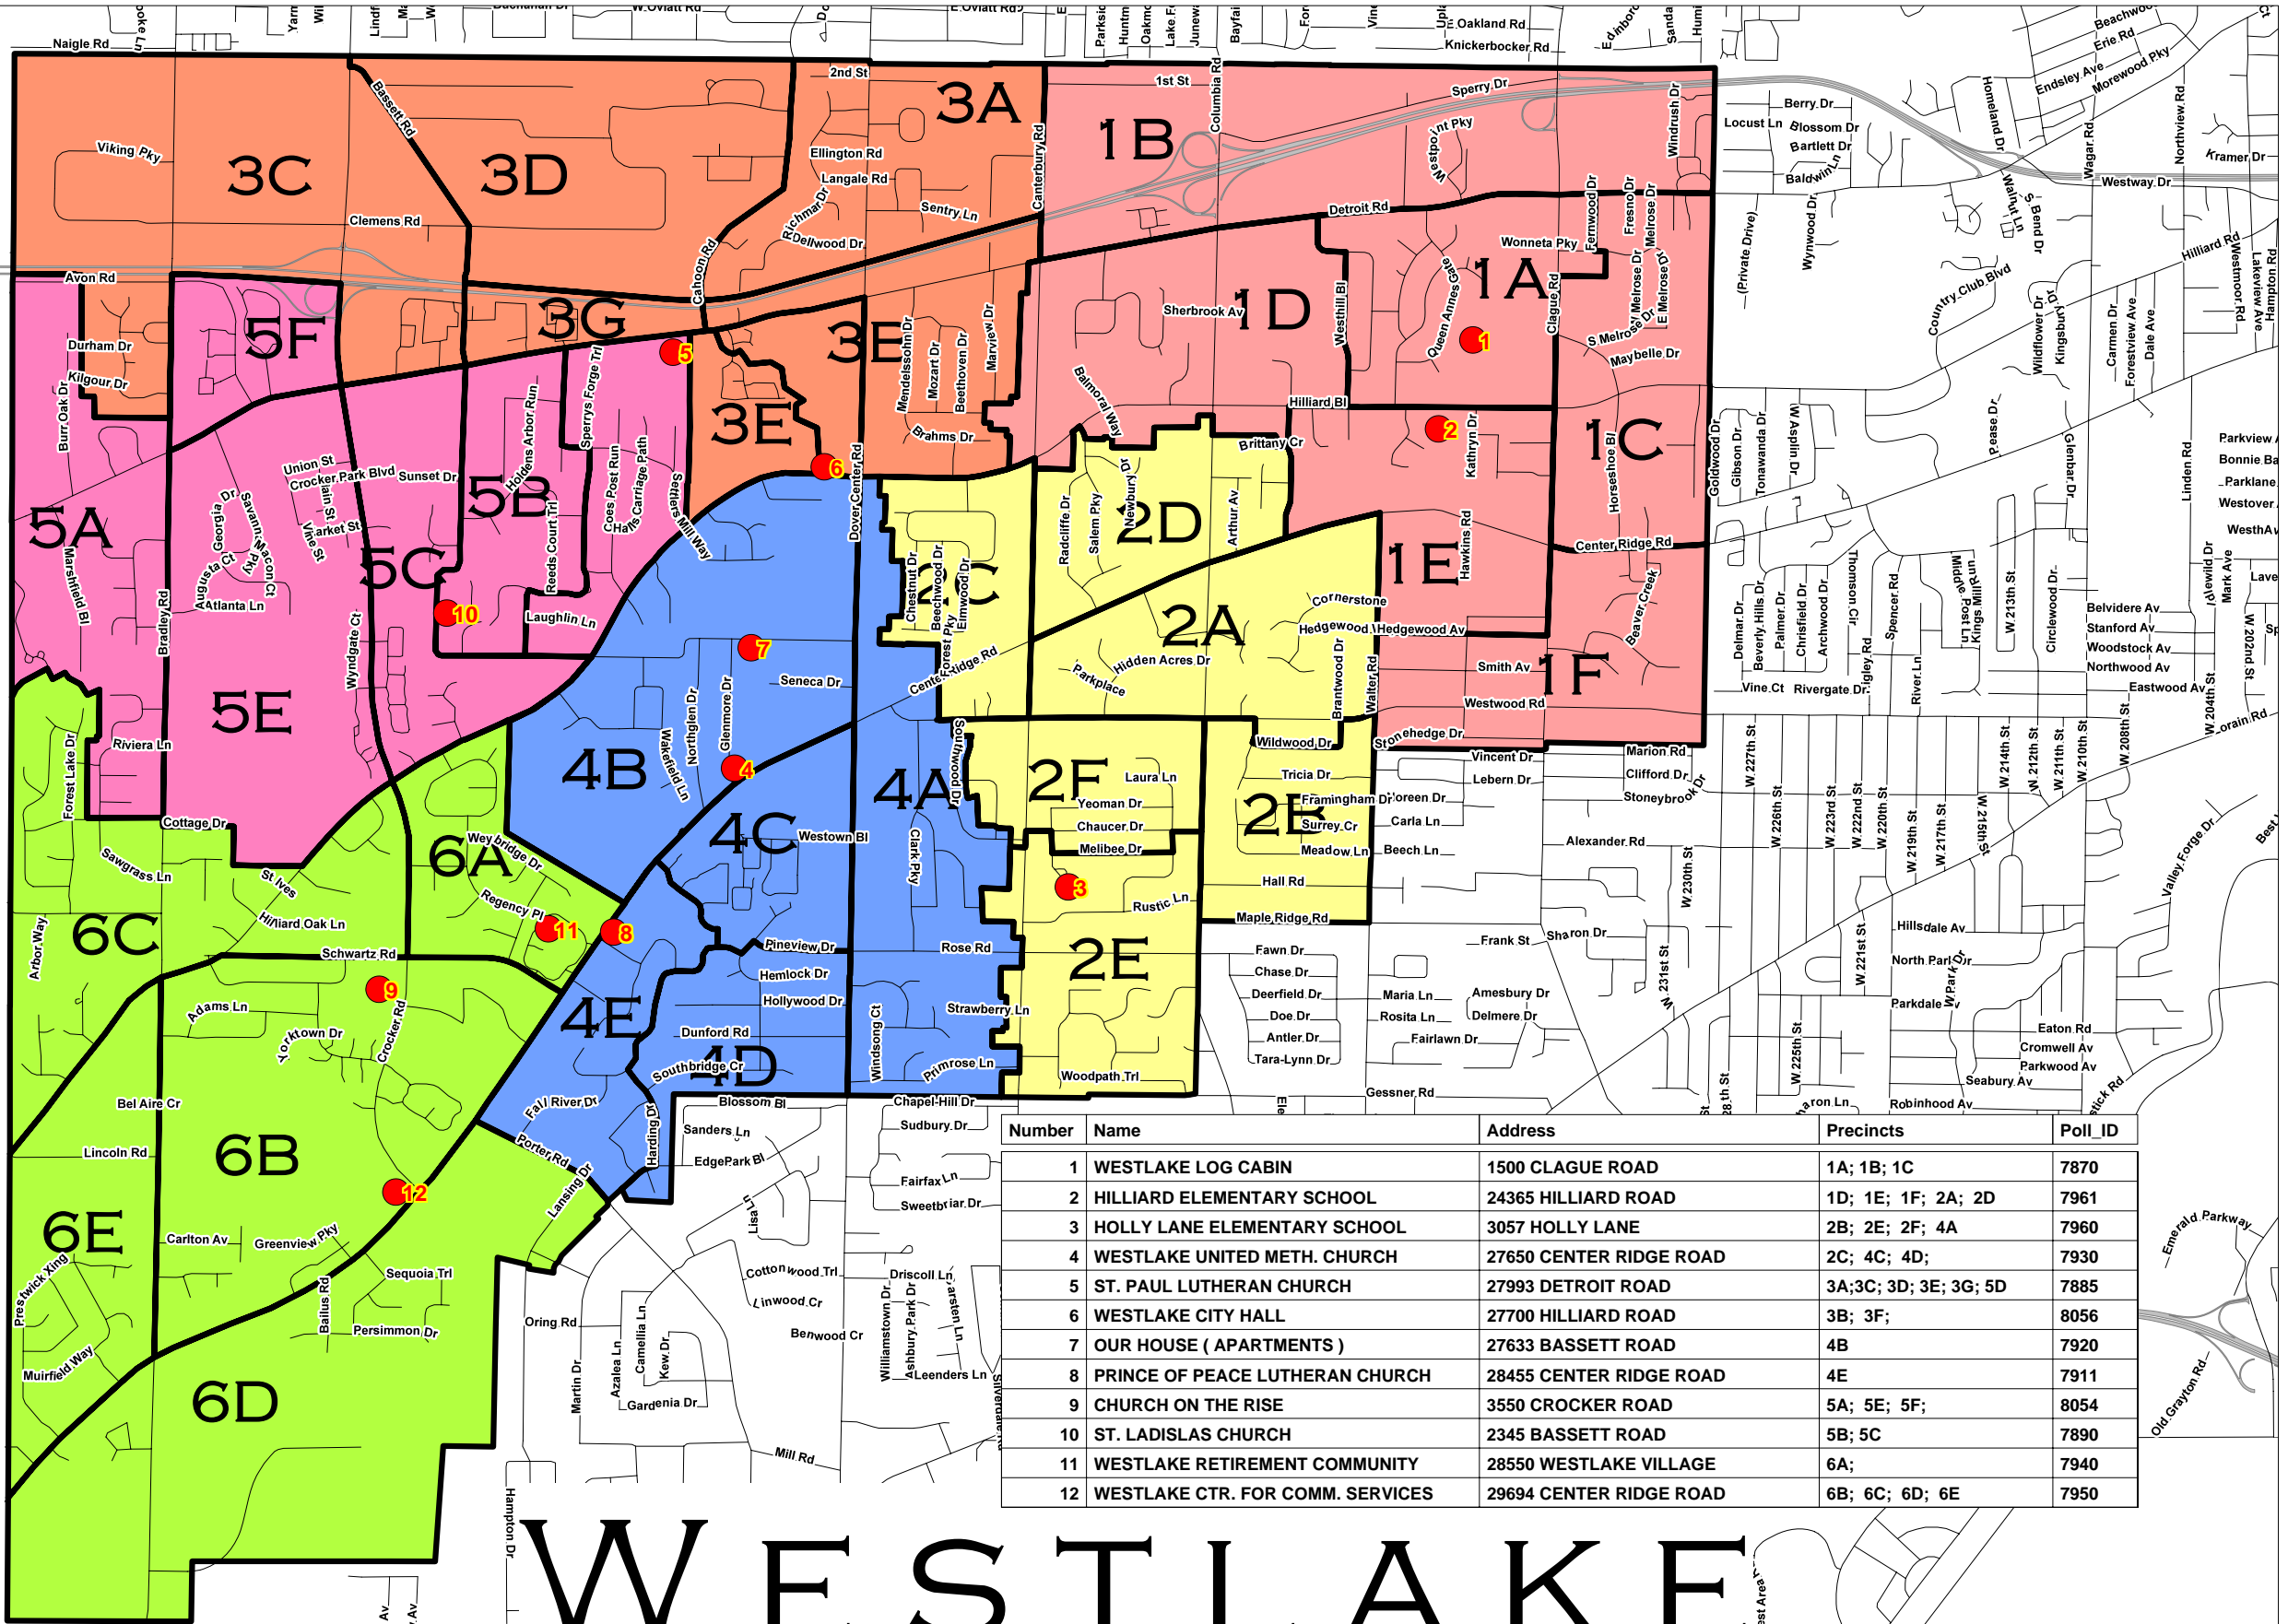

New Ward Boundary

WLKV_Wards_07_08 by Ward

- 1 (1)
- 2 (1)
- 3 (1)
- 4 (1)
- 5 (1)
- 6 (1)

Number	Name	Address	Precincts	Poll ID
1	WESTLAKE LOG CABIN	1500 CLAGUE ROAD	1A; 1B; 1C	7870
2	HILLIARD ELEMENTARY SCHOOL	24365 HILLIARD ROAD	1D; 1E; 1F; 2A; 2D	7961
3	HOLLY LANE ELEMENTARY SCHOOL	3057 HOLLY LANE	2B; 2E; 2F; 4A	7960
4	WESTLAKE UNITED METH. CHURCH	27650 CENTER RIDGE ROAD	2C; 4C; 4D;	7930
5	ST. PAUL LUTHERAN CHURCH	27993 DETROIT ROAD	3A;3C; 3D; 3E; 3G; 5D	7885
6	WESTLAKE CITY HALL	27700 HILLIARD ROAD	3B; 3F;	8056
7	OUR HOUSE (APARTMENTS)	27633 BASSETT ROAD	4B	7920
8	PRINCE OF PEACE LUTHERAN CHURCH	28455 CENTER RIDGE ROAD	4E	7911
9	CHURCH ON THE RISE	3550 CROCKER ROAD	5A; 5E; 5F;	8054
10	ST. LADISLAS CHURCH	2345 BASSETT ROAD	5B; 5C	7890
11	WESTLAKE RETIREMENT COMMUNITY	28550 WESTLAKE VILLAGE	6A;	7940
12	WESTLAKE CTR. FOR COMM. SERVICES	29694 CENTER RIDGE ROAD	6B; 6C; 6D; 6E	7950

WESTLAKE