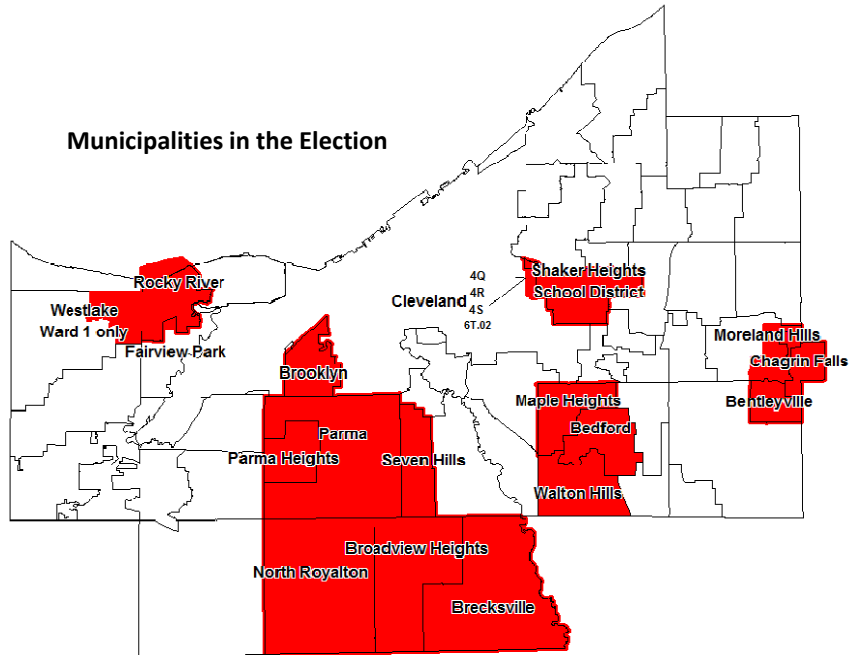

- **205 Precincts in the Election**
- **76 Voting Locations**

- **19 Municipalities**
- **3 Candidates**

- **14 Issues**
- **6 Municipal**
- **8 School Districts**

- **205,318 Registered Voters**

22% Turnout