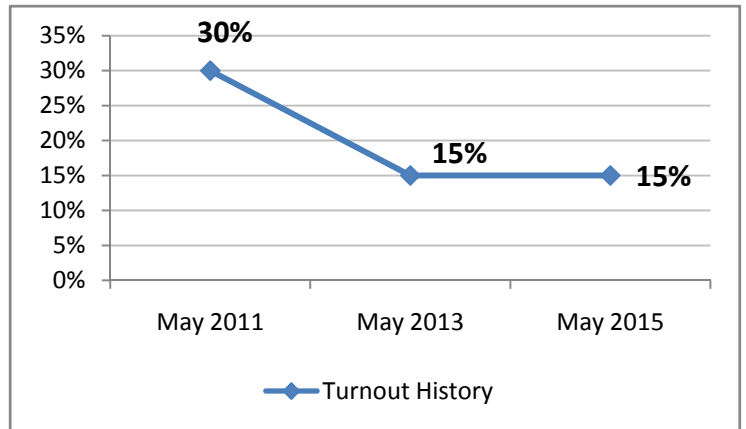

May 2015:	124,184 Registered Voters 18,334 Total ballots cast
------------------	--

May 2013:	8,766 Ballots cast by mail 16,660 Ballots cast on Election Day 85 early voters (included in cast by mail)
------------------	---

May 2013:	165,757 Registered Voters 25,426 Total ballots cast
------------------	--

May 2011:	50,755 Ballots cast by mail 26,680 Ballots cast on Election Day 56 early voters (included in cast by mail)
------------------	--

May 2011:	257,187 Registered Voters 77,435 Total ballots cast
------------------	--

Election Day and Vote by Mail Comparisons

Turnout Comparisons

May Primary Voter Registration History

Ballot Breakdown

Contested Primary: Westlake Ward 1, Nonpartisan Primary, 3 candidates