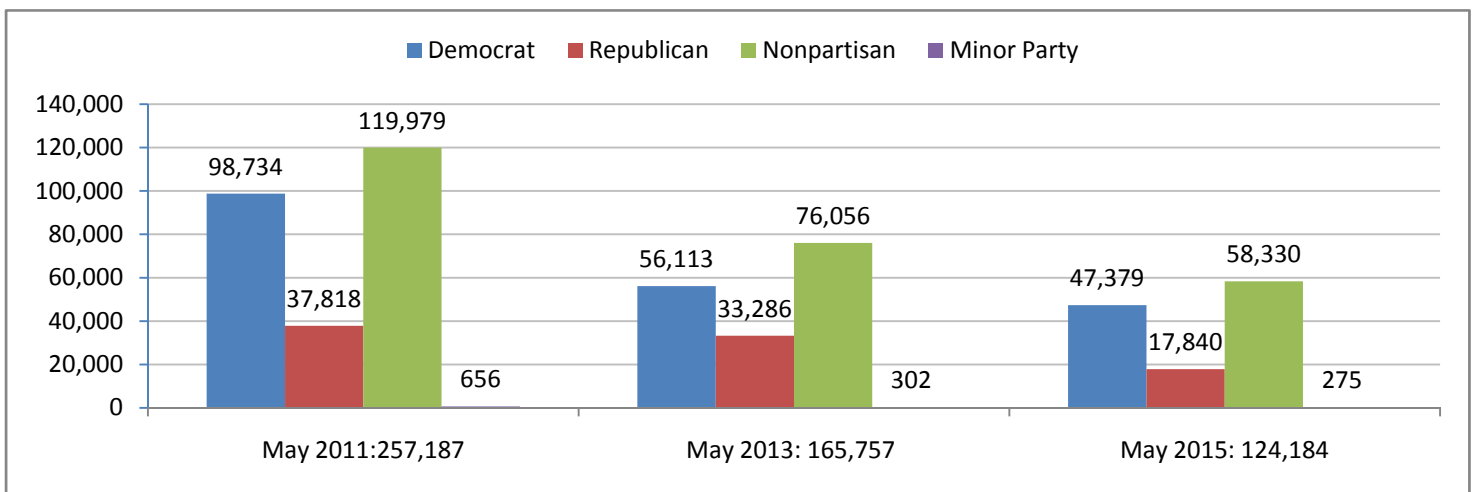

May 2013:	165,757 Registered Voters 25,426 Total ballots cast
------------------	--

May 2011:	50,755 Ballots cast by mail 26,680 Ballots cast on Election Day 56 early voters (included in cast by mail)
------------------	--

May 2011:	257,187 Registered Voters 77,435 Total ballots cast
------------------	--

Election Day and Vote by Mail Comparisons

Turnout Comparisons

May Primary Voter Registration History

Ballot Breakdown

Contested Primary: Westlake Ward 1, Nonpartisan Primary, 3 candidates