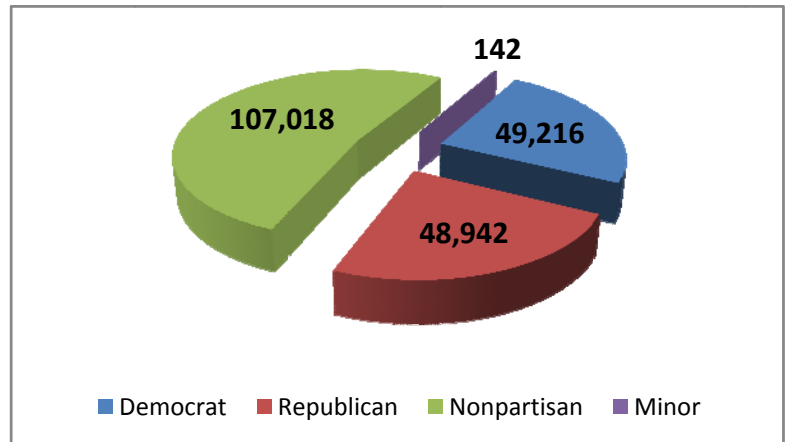

- **205 Precincts in the Election**
- **76 Voting Locations**

- **19 Municipalities**
- **3 Candidates**

- **14 Issues**
- **6 Municipal**
- **8 School Districts**

- **205,318 Registered Voters**

22% Turnout

45,886 Total ballots cast

31,324 Election Day ballots cast (68%)

14,562 Vote by Mail and early voting ballots cast (32%)

211 Early voters (included Vote by Mail total)

Vote by Mail:

Requests: 16,431 (8% of voters requested ballots)

Returns: 14,562 (89%)

Early voters: 211

Vote by Mail in May Primary Elections 2011 to 2015

Voter Turnout in May Primary Elections 2011 to 2015

May 2015:	5,331 Ballots cast by mail 13,003 Ballots cast on Election Day 136 early voters (included in cast by mail)
------------------	--

May 2015:	124,184 Registered Voters 18,334 Total ballots cast
------------------	--

May 2013:	8,766 Ballots cast by mail 16,660 Ballots cast on Election Day 85 early voters (included in cast by mail)
------------------	---