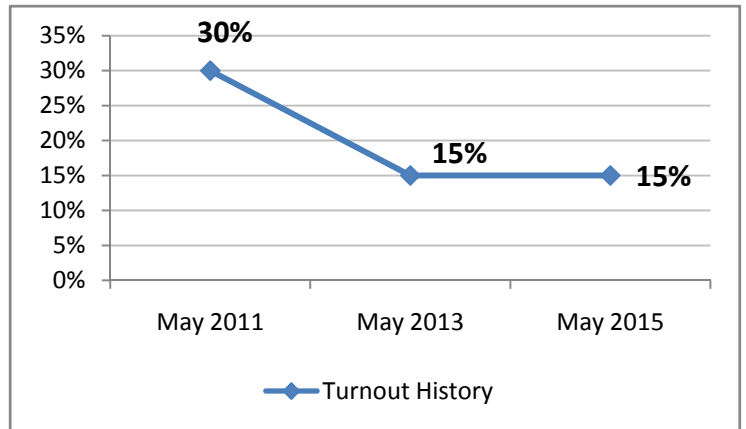

Turnout Comparisons