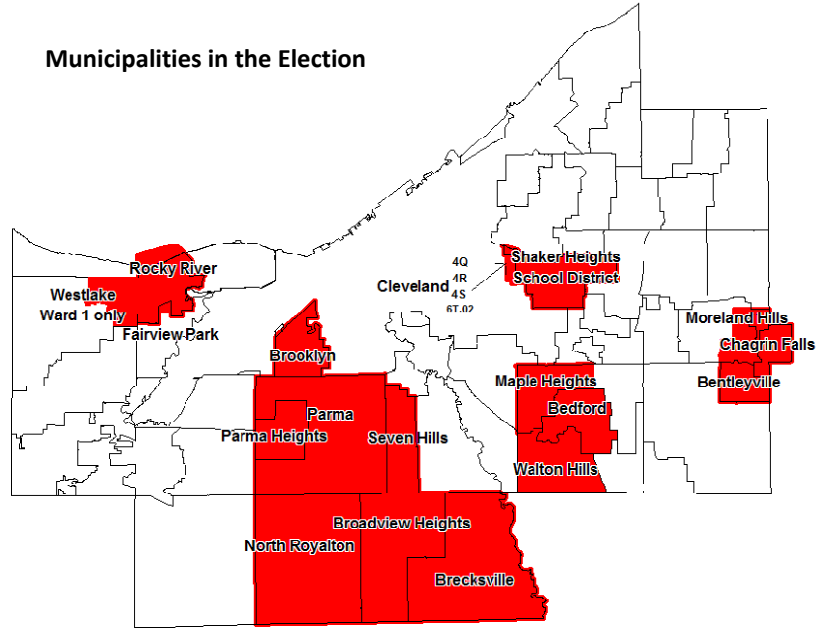

- **205** Precincts in the Election
- **76** Voting Locations
- **19** Municipalities
- **3** Candidates
- **14** Issues
- **6** Municipal
- **8** School Districts

- **205,318 Registered Voters**

Municipalities in the Election

Brooklyn City School District

Shaker Heights City School District includes: Shaker Heights and four Cleveland Precincts

Maple Heights City School District

North Royalton City School District

Parma City School District includes: Parma, Parma Heights, and Seven Hills

Rocky River City School District includes: Rocky River and, Fairview Park