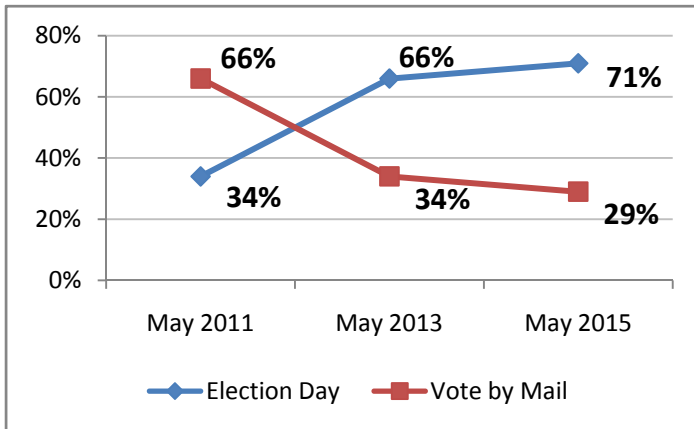

Election Day and Vote by Mail Comparisons