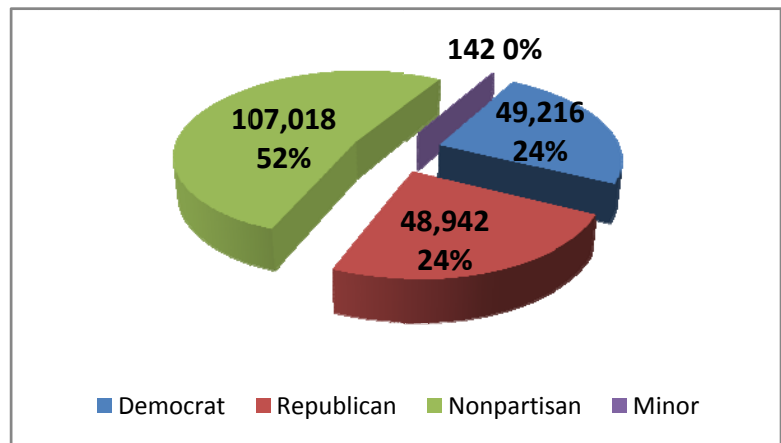

- **205** Precincts in the Election
- **76** Voting Locations
- **19** Municipalities
- **3** Candidates
- **14** Issues
- **6** Municipal
- **8** School Districts

- **205,318 Registered Voters**

Municipalities in the Election

23% Turnout

46,569 Total ballots cast

31,329 Election Day ballots cast (67%)
265 Provisional (0.56%)

31,594 Election Day & Provisional (68%)

14,975 Vote by Mail and early voting ballots cast (32%)

211 Early voters (included Vote by Mail total)

Vote by Mail:

Requests: 16,445 (8% of voters requested ballots)

Returns: 14,975 (91%)

Early voters: 211

205,318 Registered Voters

Vote by Mail in May Primary Elections 2011 to 2015

May 2015:	5,331 Ballots cast by mail 13,003 Ballots cast on Election Day 136 early voters (included in cast by mail)
May 2013:	8,766 Ballots cast by mail 16,660 Ballots cast on Election Day 85 early voters (included in cast by mail)
May 2011:	50,755 Ballots cast by mail 26,680 Ballots cast on Election Day 56 early voters (included in cast by mail)

Voter Turnout in May Primary Elections 2011 to 2015

May 2015:	124,184 Registered Voters 18,334 Total ballots cast
May 2013:	165,757 Registered Voters 25,426 Total ballots cast
May 2011:	257,187 Registered Voters 77,435 Total ballots cast