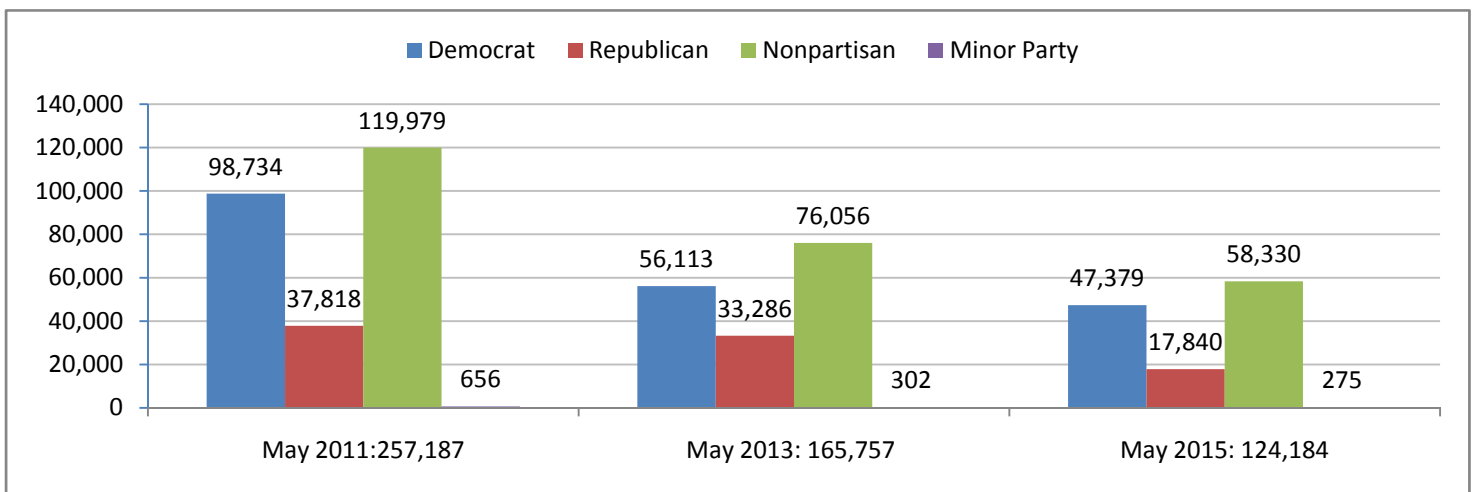

Vote by Mail:

Requests: 16,445 (8% of voters requested ballots)

Returns: 14,975 (91%)

Early voters: 211

205,318 Registered Voters

Vote by Mail in May Primary Elections 2011 to 2015

May 2015:	5,331 Ballots cast by mail 13,003 Ballots cast on Election Day 136 early voters (included in cast by mail)
May 2013:	8,766 Ballots cast by mail 16,660 Ballots cast on Election Day 85 early voters (included in cast by mail)
May 2011:	50,755 Ballots cast by mail 26,680 Ballots cast on Election Day 56 early voters (included in cast by mail)

Voter Turnout in May Primary Elections 2011 to 2015

May 2015:	124,184 Registered Voters 18,334 Total ballots cast
May 2013:	165,757 Registered Voters 25,426 Total ballots cast
May 2011:	257,187 Registered Voters 77,435 Total ballots cast

Election Day and Vote by Mail Comparisons

Turnout Comparisons

May Primary Voter Registration History

Ballot Breakdown

Contested Primary: Westlake Ward 1, Nonpartisan Primary, 3 candidates

6 Municipal Issues: Bedford: Tax Issue Brecksville: Zoning amendment Brooklyn Zoning amendment
Walton Hills: Tax issue Seven Hills: Charter amendments (2)