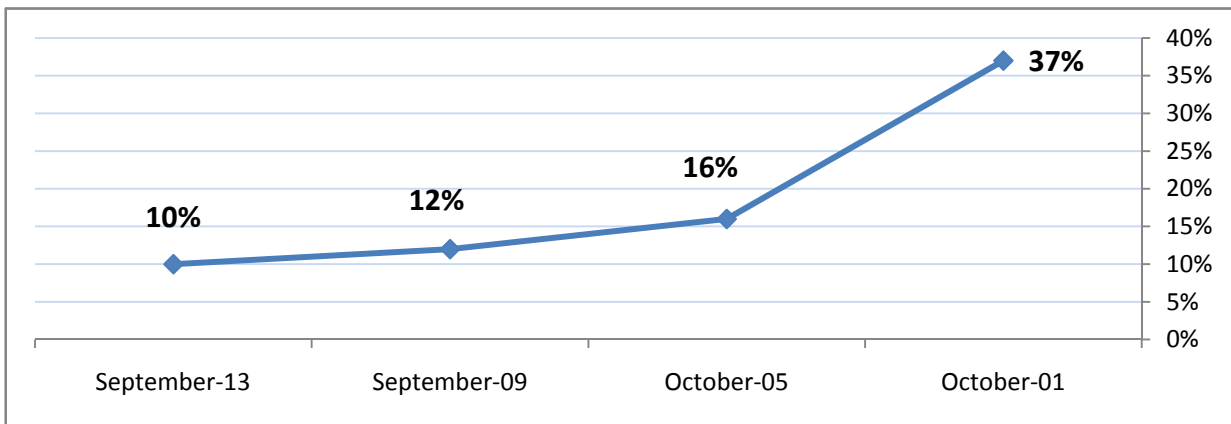

145 early in-house voters

October 2005:

399,431 Registered voters

3,389 Ballots cast by mail/early

59,294 Ballots cast on Election Day

62,683 Total ballots cast

Early in-house voters: not available

October 2001:

254,479 Registered voters

6,294 Ballots cast by mail/early

87,541 Ballots cast on Election Day

93,835 Total ballots cast

Early in-house voters: not available

Voter turnout history 2001 to 2013

Vote by Mail and Election Day voting comparison 2001 to 2013