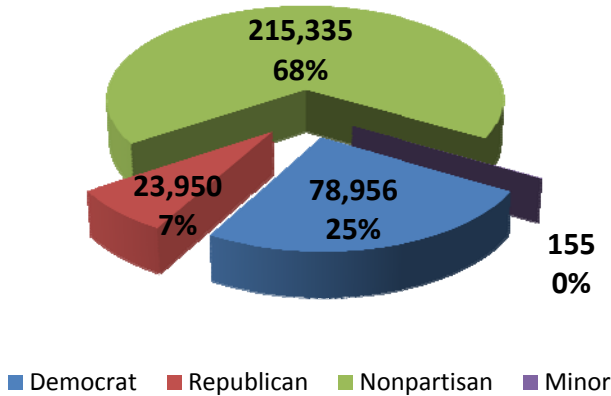

- 389 Precincts
- 150 Voting Locations
- 6 Municipalities
- 318,396 Registered Voters

- 96 Candidates
(includes write-ins)

- 5 Issues
(Local Liquor Options)

13% turnout
 41,247 ballots cast
 30,800 Election Day (75%)
 10,447 early and by mail (25%)

- 78,956 Democrats
- 23,950 Republican
- 215,335 Nonpartisan
- 155 Minor Party

Voter Registration by Party and Percentage

1,242 Early Voters
(included in Vote by Mail total)

13,081 Vote by Mail Ballots Requested

4 % of registered voters have requested a ballot

10,525 Vote by Mail Ballots were returned (80%) (includes challenged ballots)

| Municipalities in the Election | Requested | Returned |
|---|---------------|---------------|
| Bay Village: City Council for Wards 3 and 4 only | 308 | 260 |
| Cleveland: Mayor and Council Wards 1,2,4,5,6,7,9,10,13,14, and 17 | 10,455 | 8,342 |
| East Cleveland: Mayor | 350 | 314 |
| Maple Heights: President of City Council | 759 | 575 |
| North Olmsted: City Council Ward 2 only | 254 | 209 |
| Solon: Mayor | 955 | 825 |
| Totals | 13,081 | 10,525 |