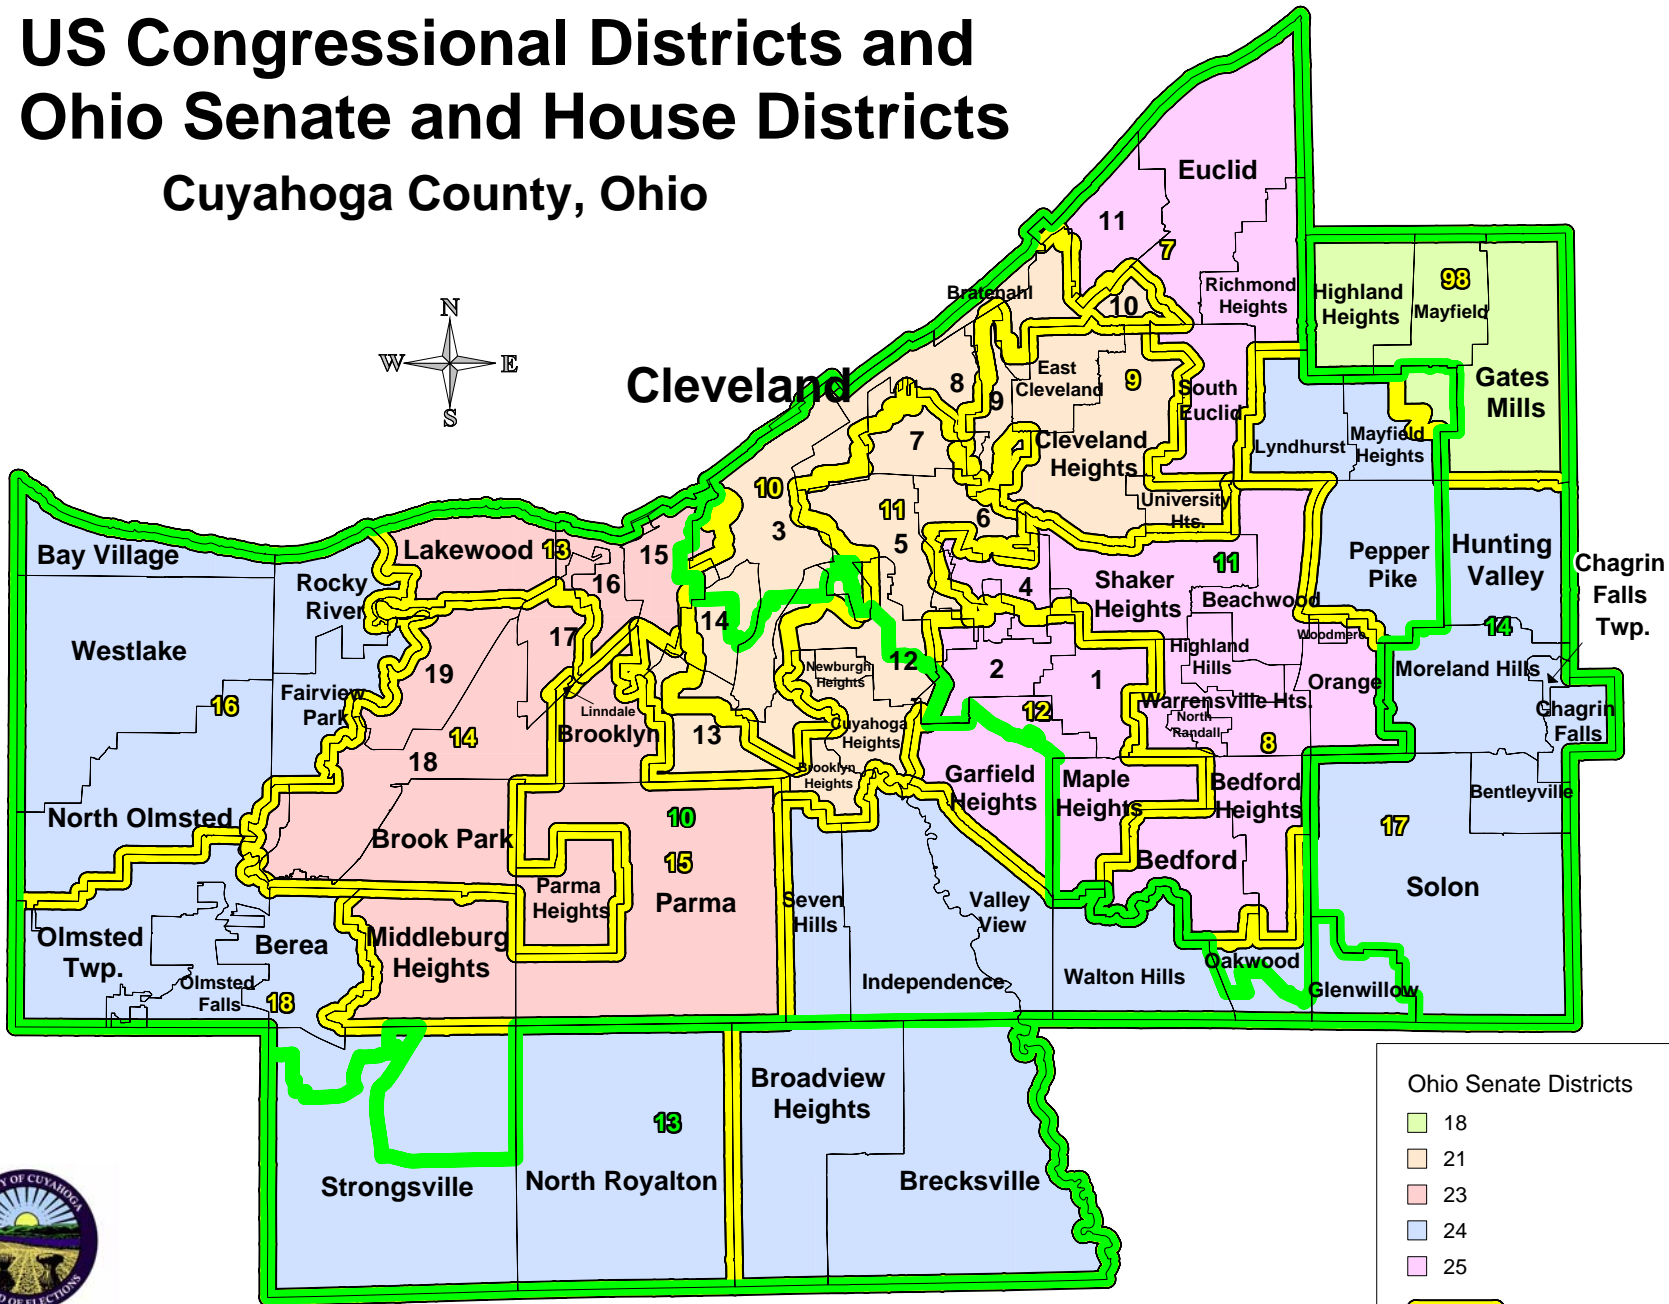

US Congressional Districts and Ohio Senate and House Districts

Cuyahoga County, Ohio

Ohio Senate Districts

- 18
- 21
- 23
- 24
- 25

Ohio House Districts

US Congressional Districts