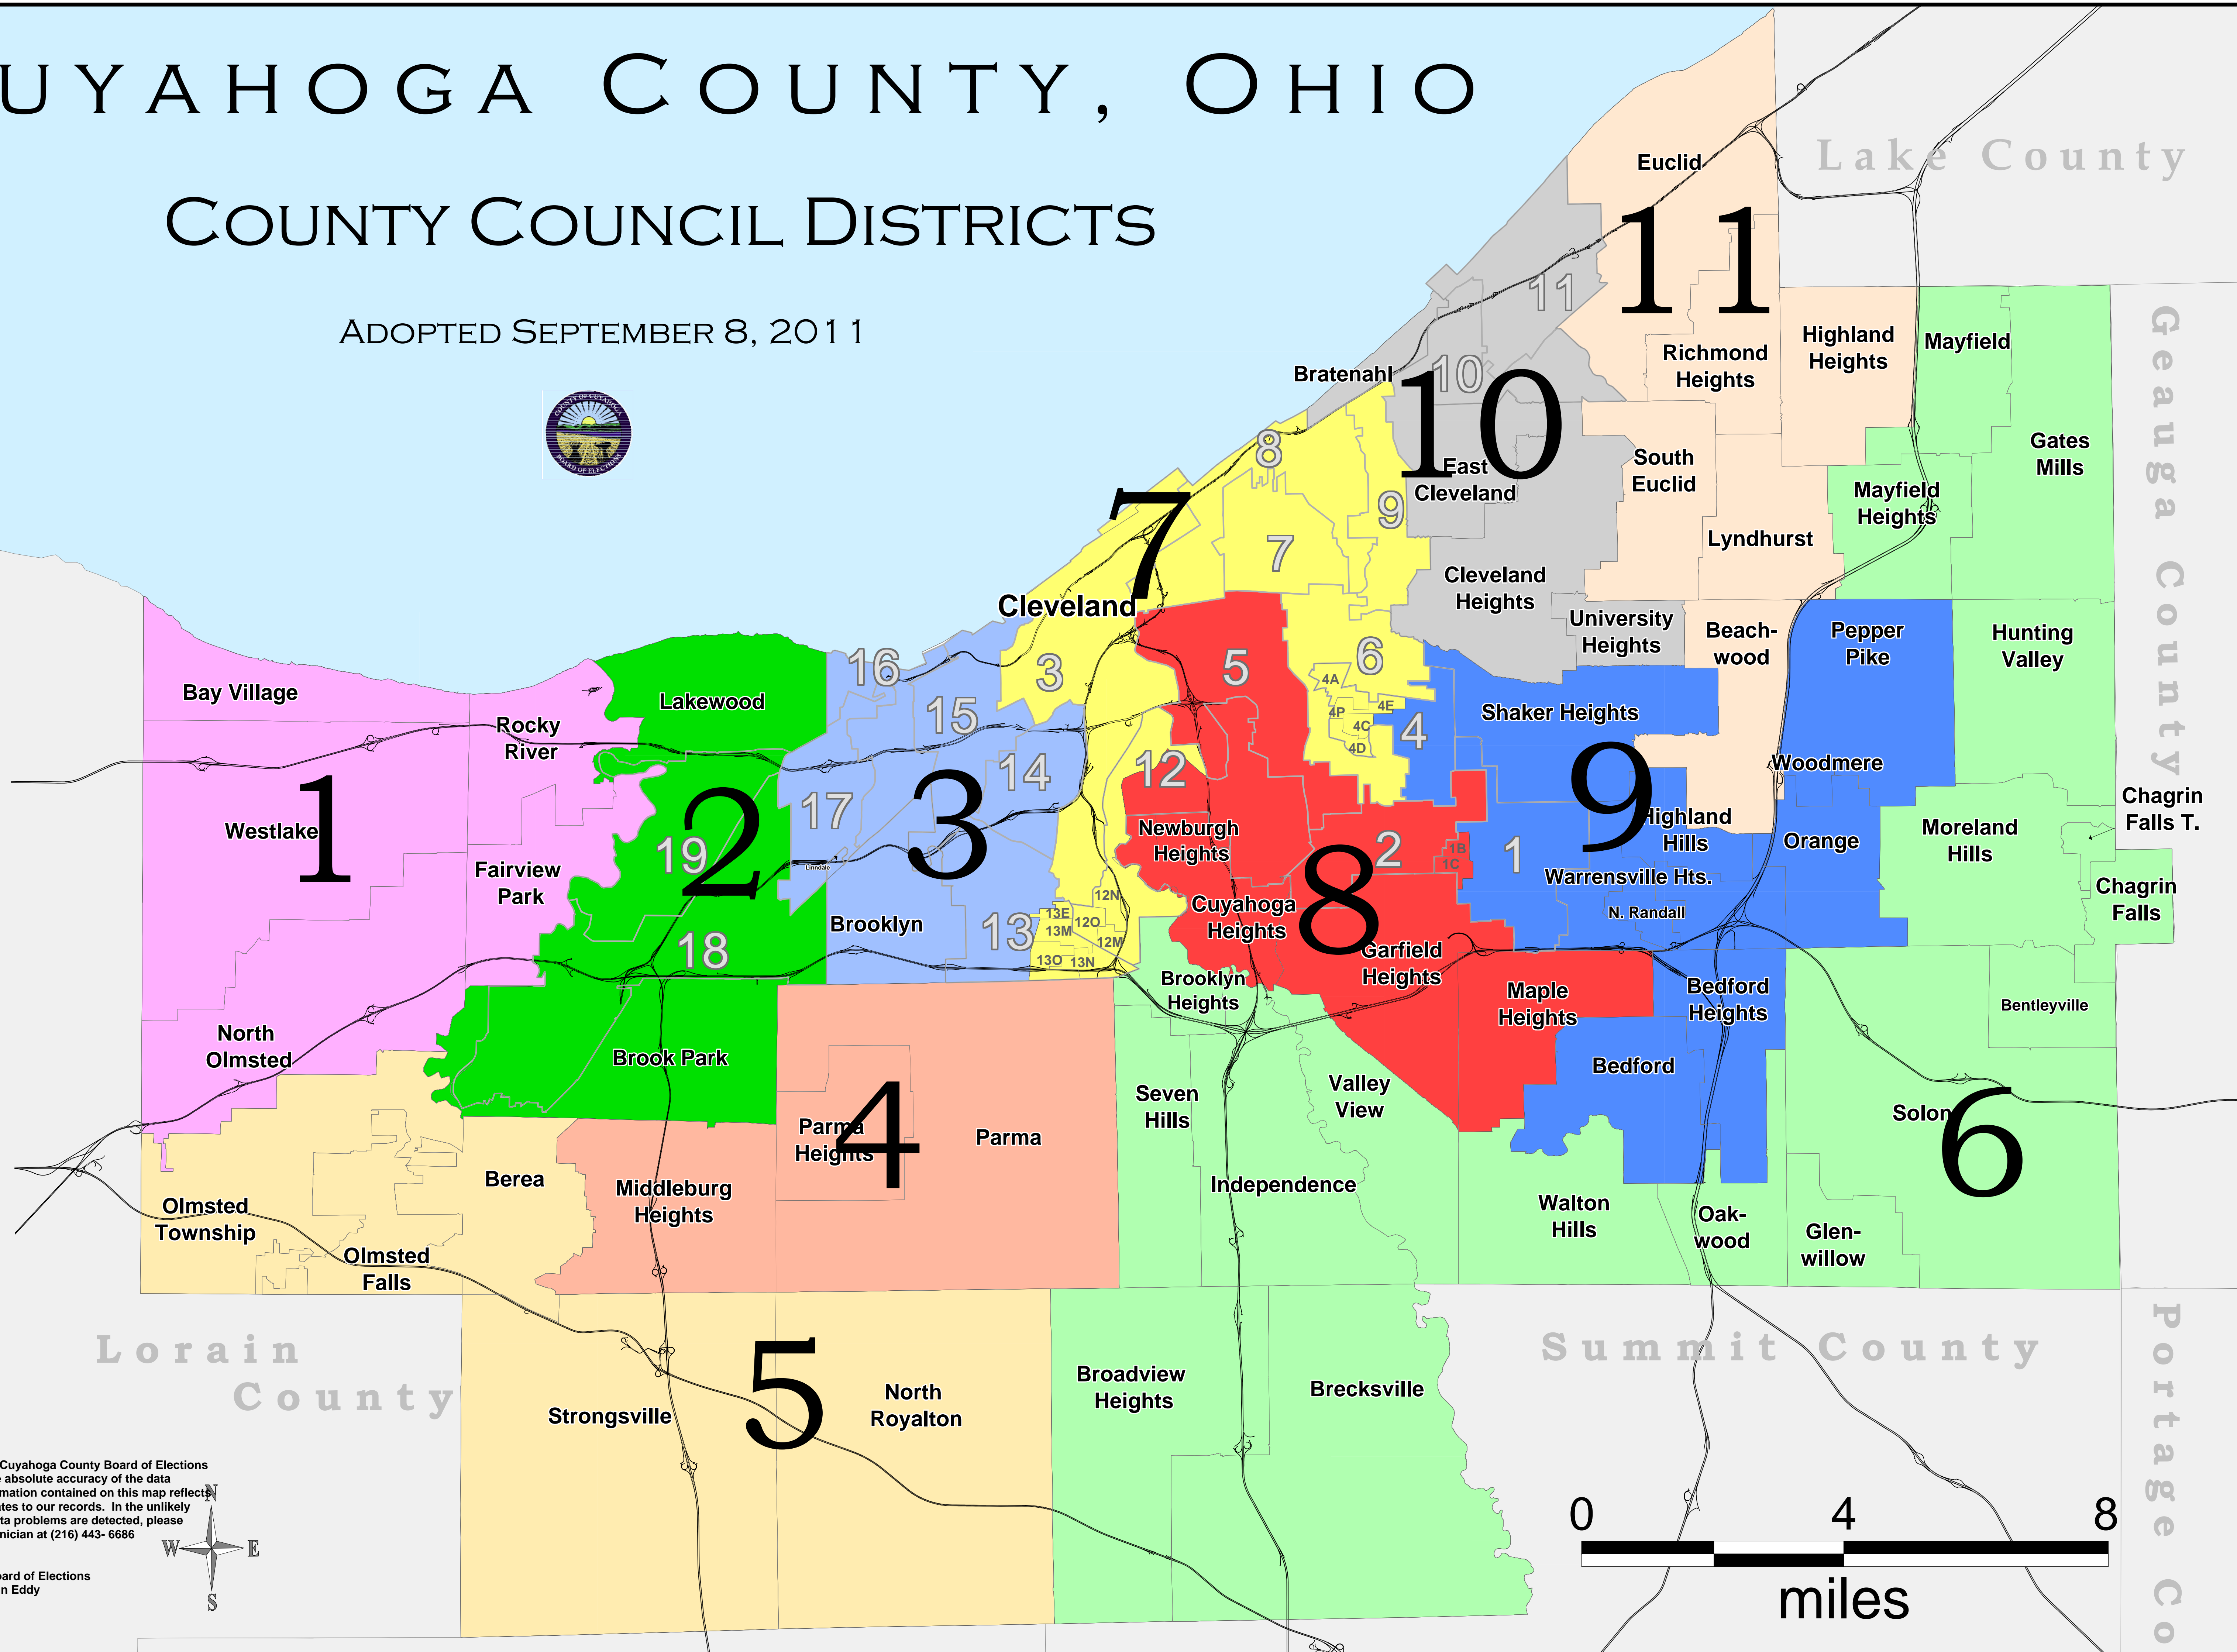

CUYAHOGA COUNTY, OHIO

COUNTY COUNCIL DISTRICTS

ADOPTED SEPTEMBER 8, 2011

Notice to buyer: The Cuyahoga County Board of Elections cannot guarantee the absolute accuracy of the data purchased. The information contained on this map reflects the most recent updates to our records. In the unlikely event that serious data problems are detected, please contact the GIS Technician at (216) 443-6686

Prepared by:
Cuyahoga County Board of Elections
October 30, 2011 John Eddy