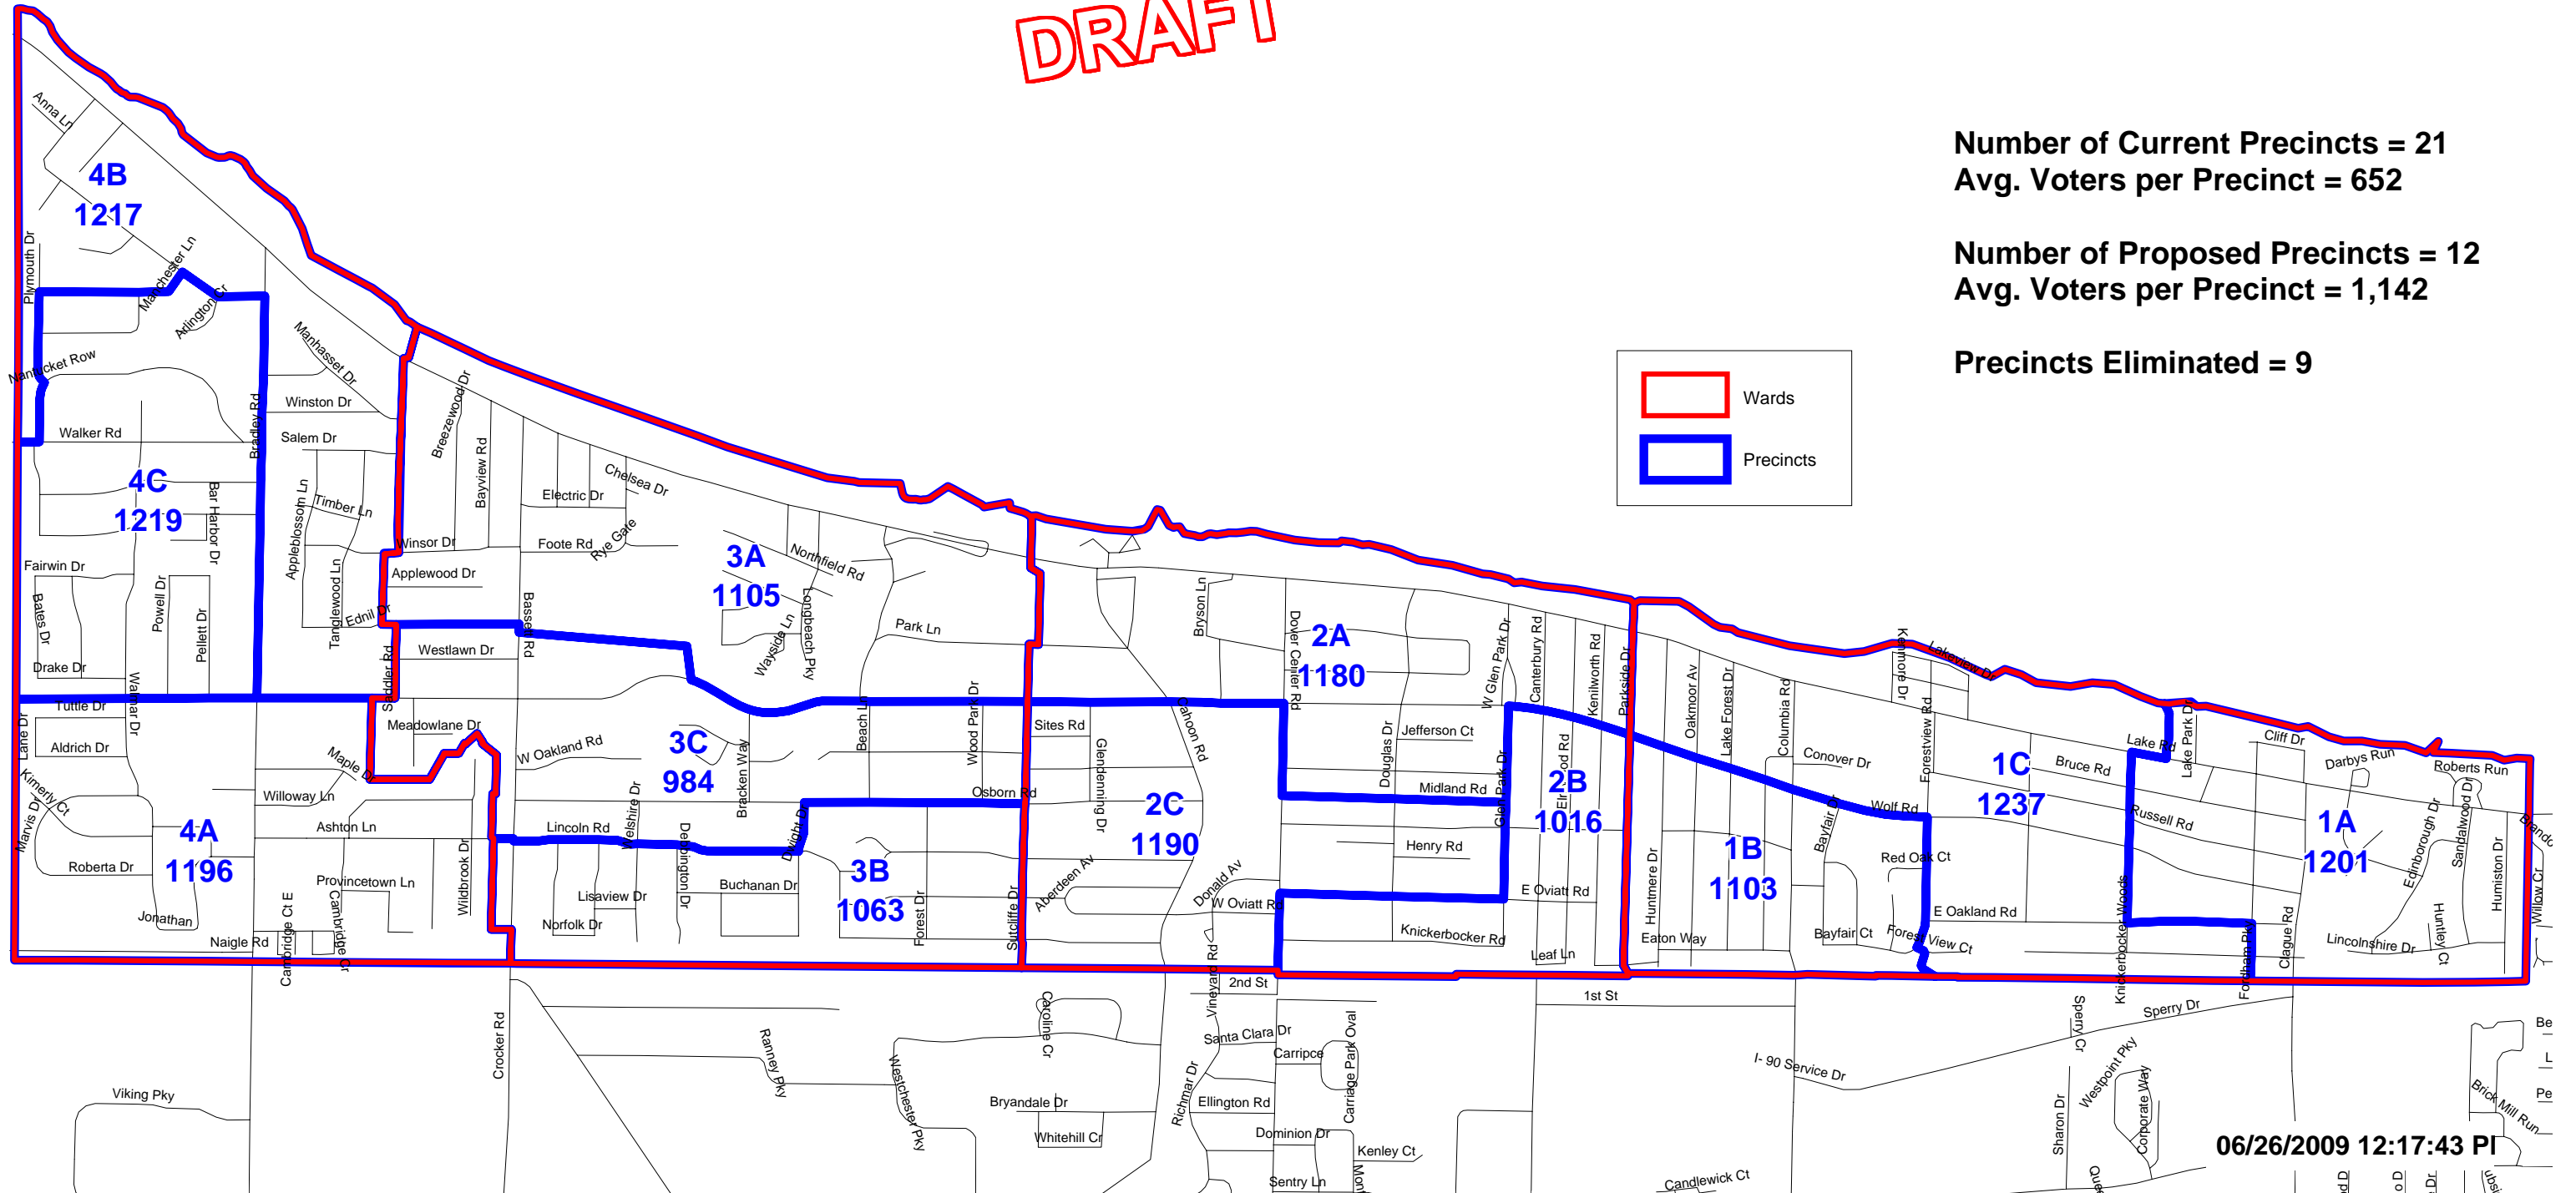

# BAY VILLAGE

**DRAFT**

Number of Current Precincts = 21  
Avg. Voters per Precinct = 652

Number of Proposed Precincts = 12  
Avg. Voters per Precinct = 1,142

Precincts Eliminated = 9