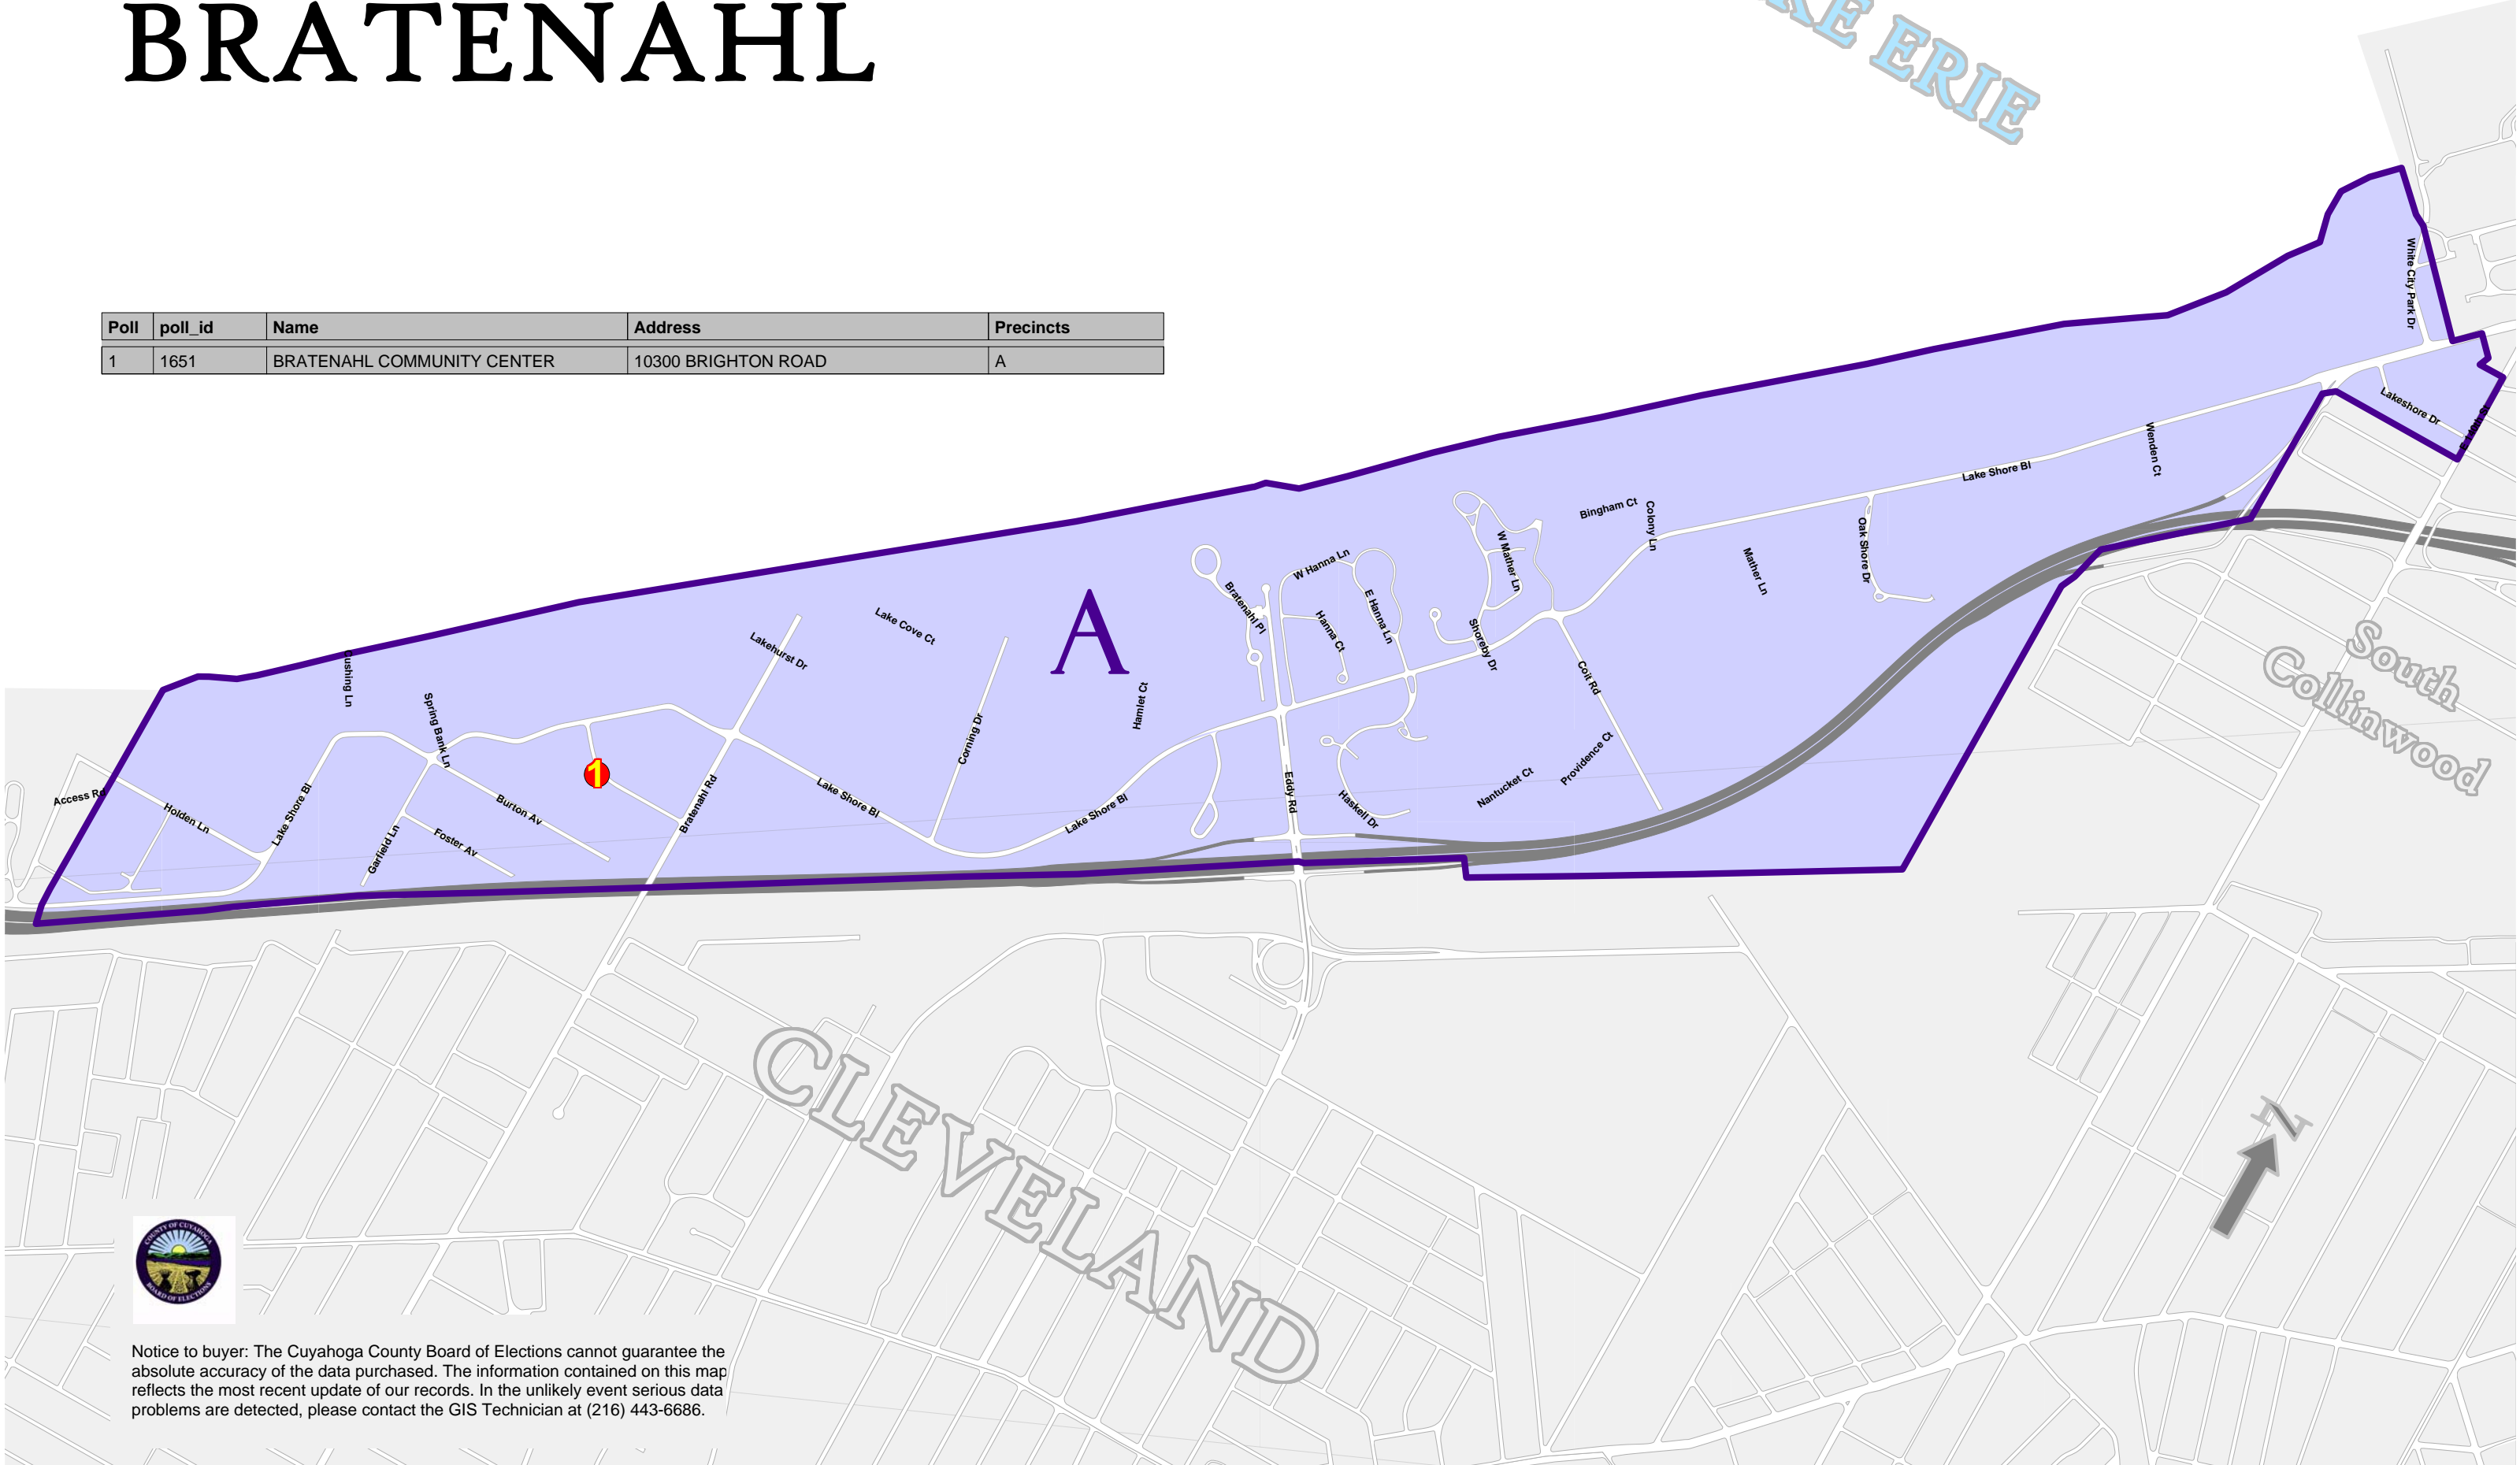

BRATENAHL

LAKE ERIE

Poll	poll_id	Name	Address	Precincts
1	1651	BRATENAHL COMMUNITY CENTER	10300 BRIGHTON ROAD	A

Notice to buyer: The Cuyahoga County Board of Elections cannot guarantee the absolute accuracy of the data purchased. The information contained on this map reflects the most recent update of our records. In the unlikely event serious data problems are detected, please contact the GIS Technician at (216) 443-6686.