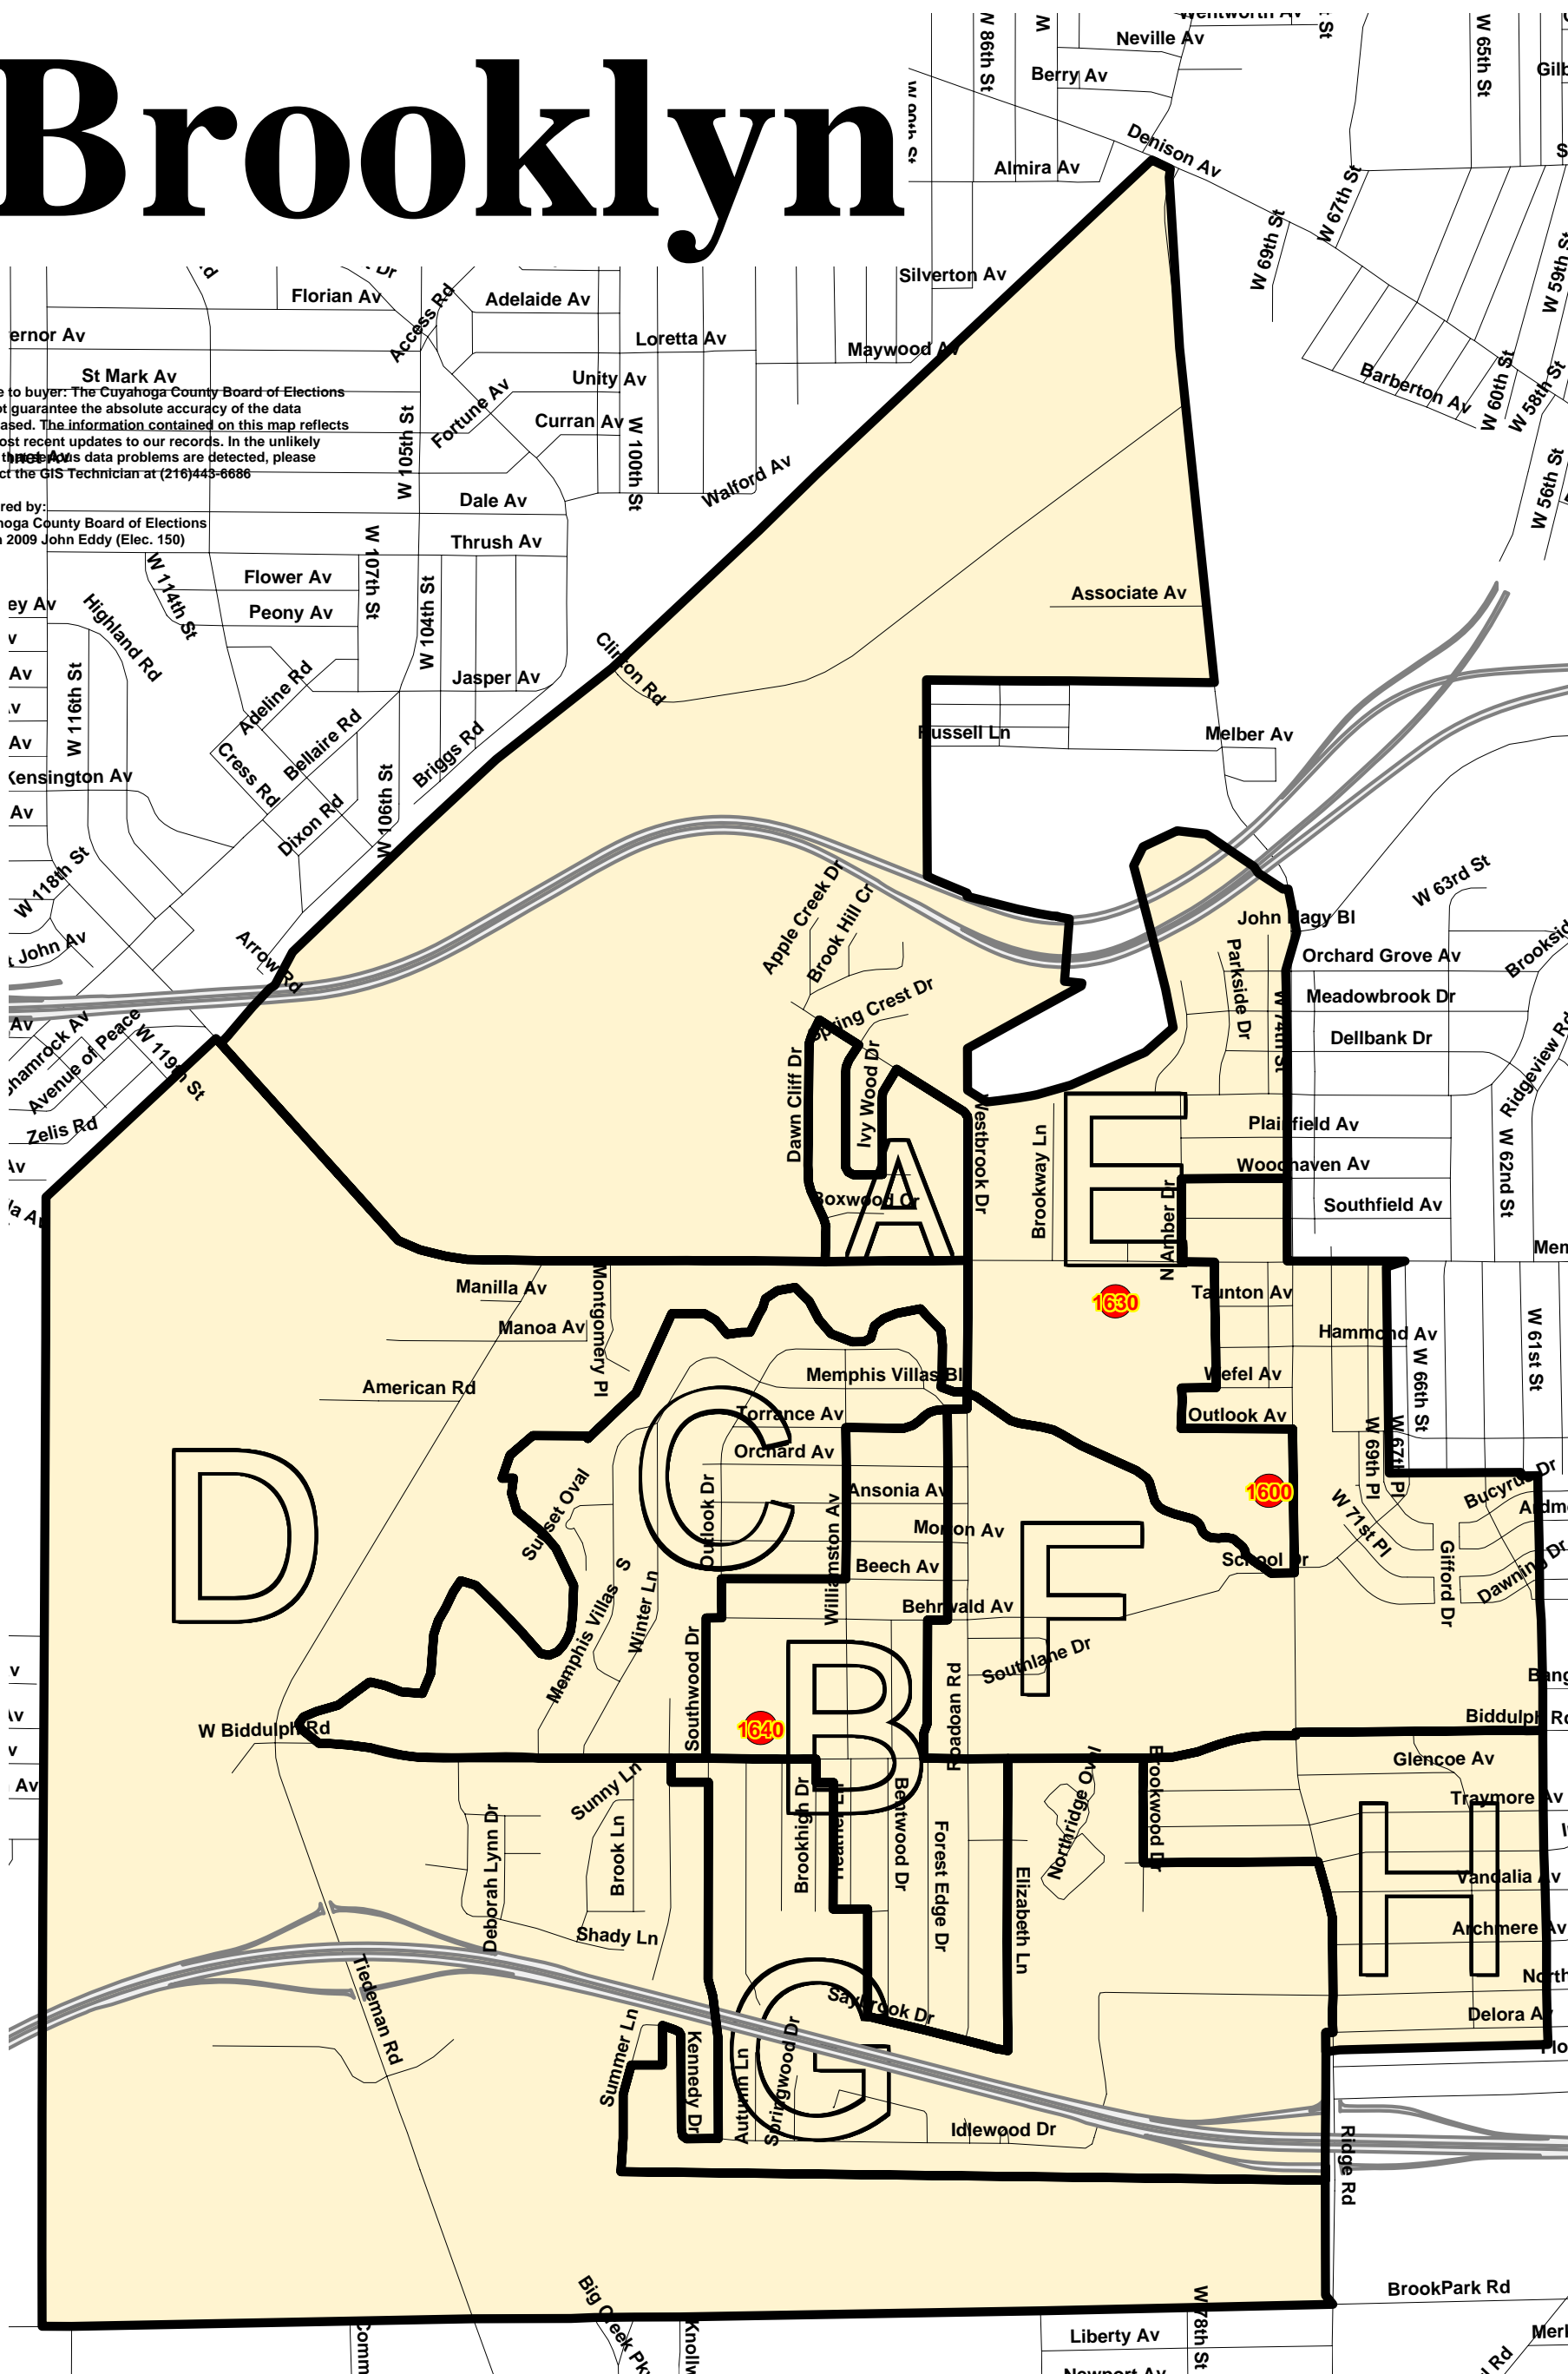

Brooklyn

Notice to buyer: The Cuyahoga County Board of Elections cannot guarantee the absolute accuracy of the data purchased. The information contained on this map reflects the most recent updates to our records. In the unlikely event there are data problems detected, please contact the GIS Technician at (216)443-6686

Prepared by:
Cuyahoga County Board of Elections
March 2009 John Eddy (Elec. 150)

1630	BROOKLYN COMMUNITY CENTER	7727 MEMPHIS AVENUE	BROOKLYN
BRKV00A.01	BROOKLYN -00-A		
BRKV00E.01	BROOKLYN -00-E		
BRKV00F.01	BROOKLYN -00-F		
1640	BROOKLYN HIGH SCHOOL	9200 BIDDULPH ROAD	BROOKLYN
BRKV00B.01	BROOKLYN -00-B		
BRKV00D.01	BROOKLYN -00-D		
BRKV00G.01	BROOKLYN -00-G		
1600	DR.MARTIN LUTHER EV.LUTH. CHURCH	4470 RIDGE ROAD	BROOKLYN
BRKV00C.01	BROOKLYN -00-C		
BRKV00H.01	BROOKLYN -00-H		