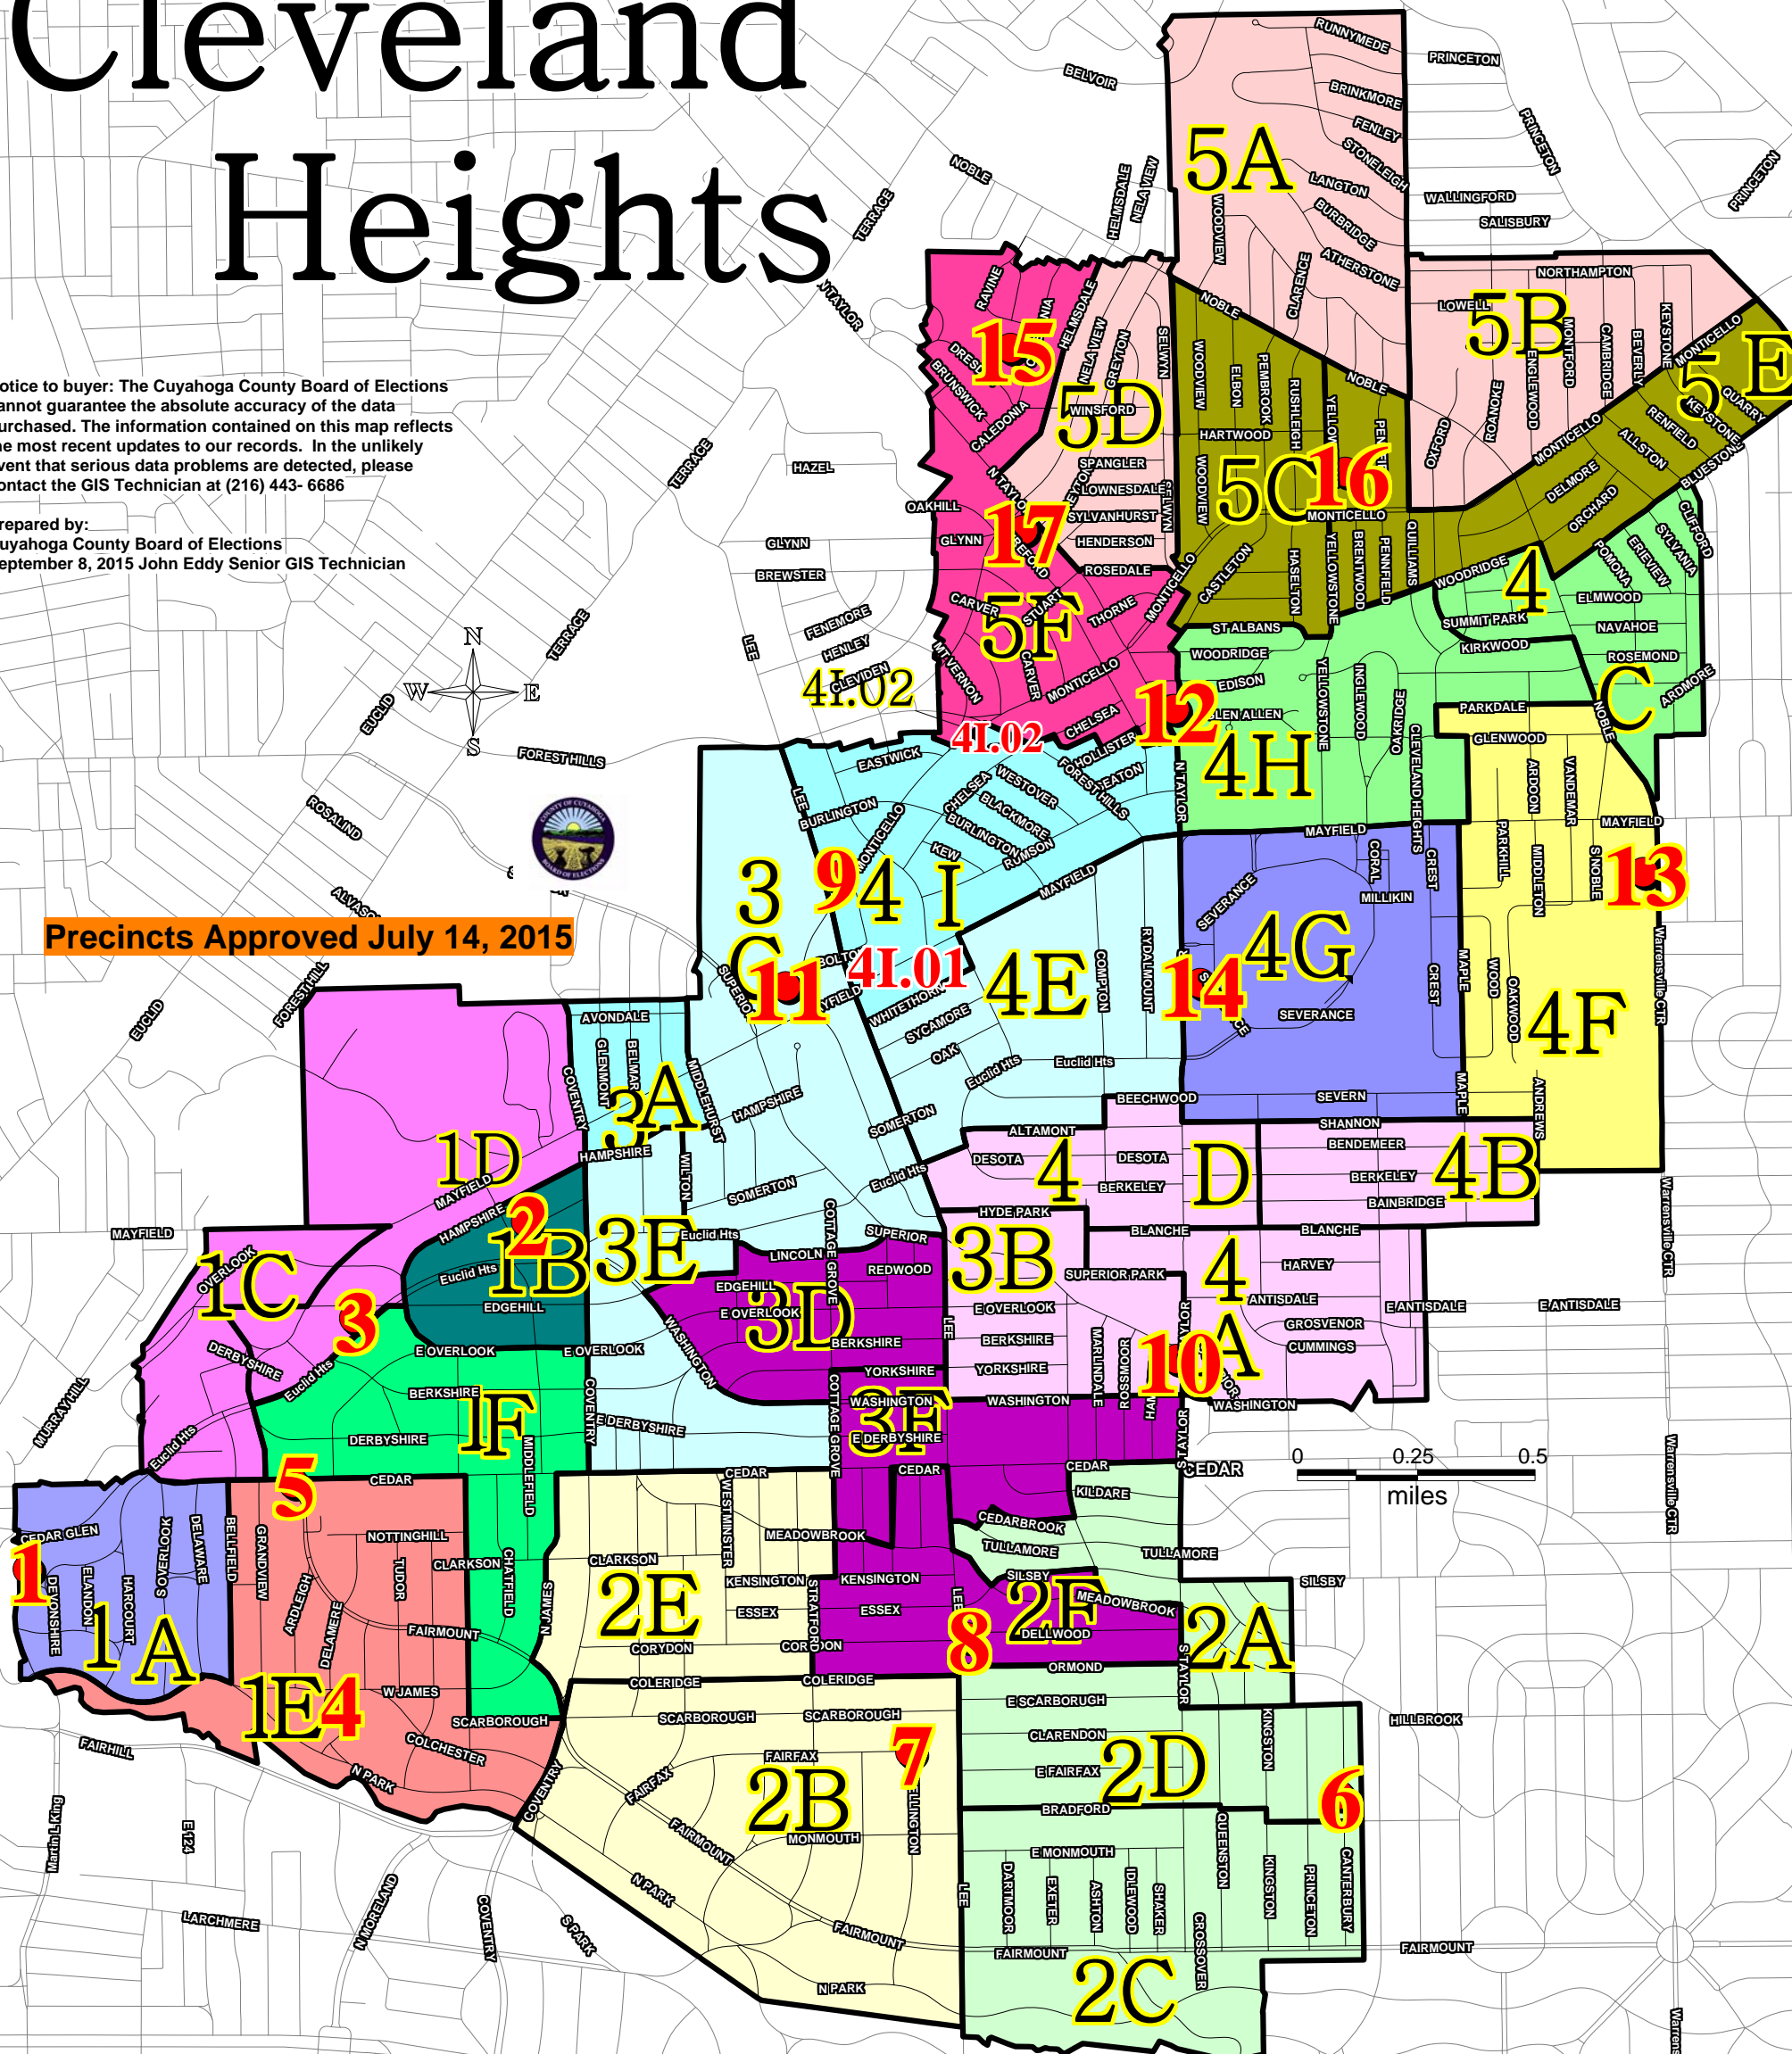

# Cleveland Heights

REV. SEPT. 2016

Notice to buyer: The Cuyahoga County Board of Elections cannot guarantee the absolute accuracy of the data purchased. The information contained on this map reflects the most recent updates to our records. In the unlikely event that serious data problems are detected, please contact the GIS Technician at (216) 443-6686

Prepared by:  
Cuyahoga County Board of Elections  
September 8, 2015 John Eddy Senior GIS Technician

Precincts Approved July 14, 2015

poll_id	location_line_1	location_line_2	Precincts ▲
1	JUDSON PARK	1801 CHESTNUT HILLS DR	1A
2	MUSICIANS TOWER	2727 LANCASHIRE ROAD	1B
3	ST. ALBANS EPISCOPAL CHURCH	2555 EUCLID HTS BLVD	1C 1D
4	ROXBORO MIDDLE SCHOOL	2400 ROXBORO ROAD	1E
5	SAINT PAULS EPISCOPAL CHURCH	2747 FAIRMOUNT BLVD	1F
6	CANTERBURY ELEMENTARY SCHOOL	2530 CANTERBURY ROAD	2A 2C 2D
7	FAIRFAX ELEMENTARY SCHOOL	3150 FAIRFAX ROAD	2B 2E
8	LEE ROAD LIBRARY	2345 LEE ROAD	2F 3D 3F
9	FOREST HILLS PRESB. CHURCH	3031 MONTICELLO Blvd	3A 4I 4L.2
10	Deborah Delisle Educational Options Ctr.	14780 SUPERIOR ROAD	3B 4A 4B 4D
11	CLEVELAND HTS COMMUNITY CENTER	1 MONTICELLO BLVD	3C 3E 4E
12	IMANI TEMPLE MINISTRIES	2463 N TAYLOR ROAD	4C 4H
13	WARRENSVILLE COMMUNITY APTS.	1500 Warrensville Center	4F
14	SEVERANCE TOWERS	25 Severance Circle	4G
15	CALEDONIA ELEMENTARY SCHOOL	914 CALEDONIA ROAD	5A 5B 5D
16	MONTICELLO MIDDLE SCHOOL	3665 MONTICELLO BLVD	5C 5E
17	HOPE EVANG. LUTHERAN CHURCH	2222 NORTH TAYLOR RD	5F

Precincts by Location\_line\_1

- CALEDONIA ELEMENTARY SCHOOL
- CANTERBURY ELEMENTARY SCHOOL
- CLEVELAND HEIGHTS COMMUNITY CENTER
- DEBORAH DELISLE EDUCATIONAL OPTIONS CTR
- FAIRFAX ELEMENTARY SCHOOL
- FOREST HILLS PRESB. CHURCH
- HOPE EVANG. LUTHERAN CHURCH
- IMANI TEMPLE MINISTRIES
- JUDSON PARK
- LEE ROAD LIBRARY
- MONTICELLO MIDDLE SCHOOL
- MUSICIANS TOWER
- ROXBORO MIDDLE SCHOOL
- SAINT PAULS EPISCOPAL CHURCH
- SEVERANCE TOWERS
- ST. ALBANS EPISCOPAL CHURCH
- WARRENSVILLE COMMUNITY APTS.