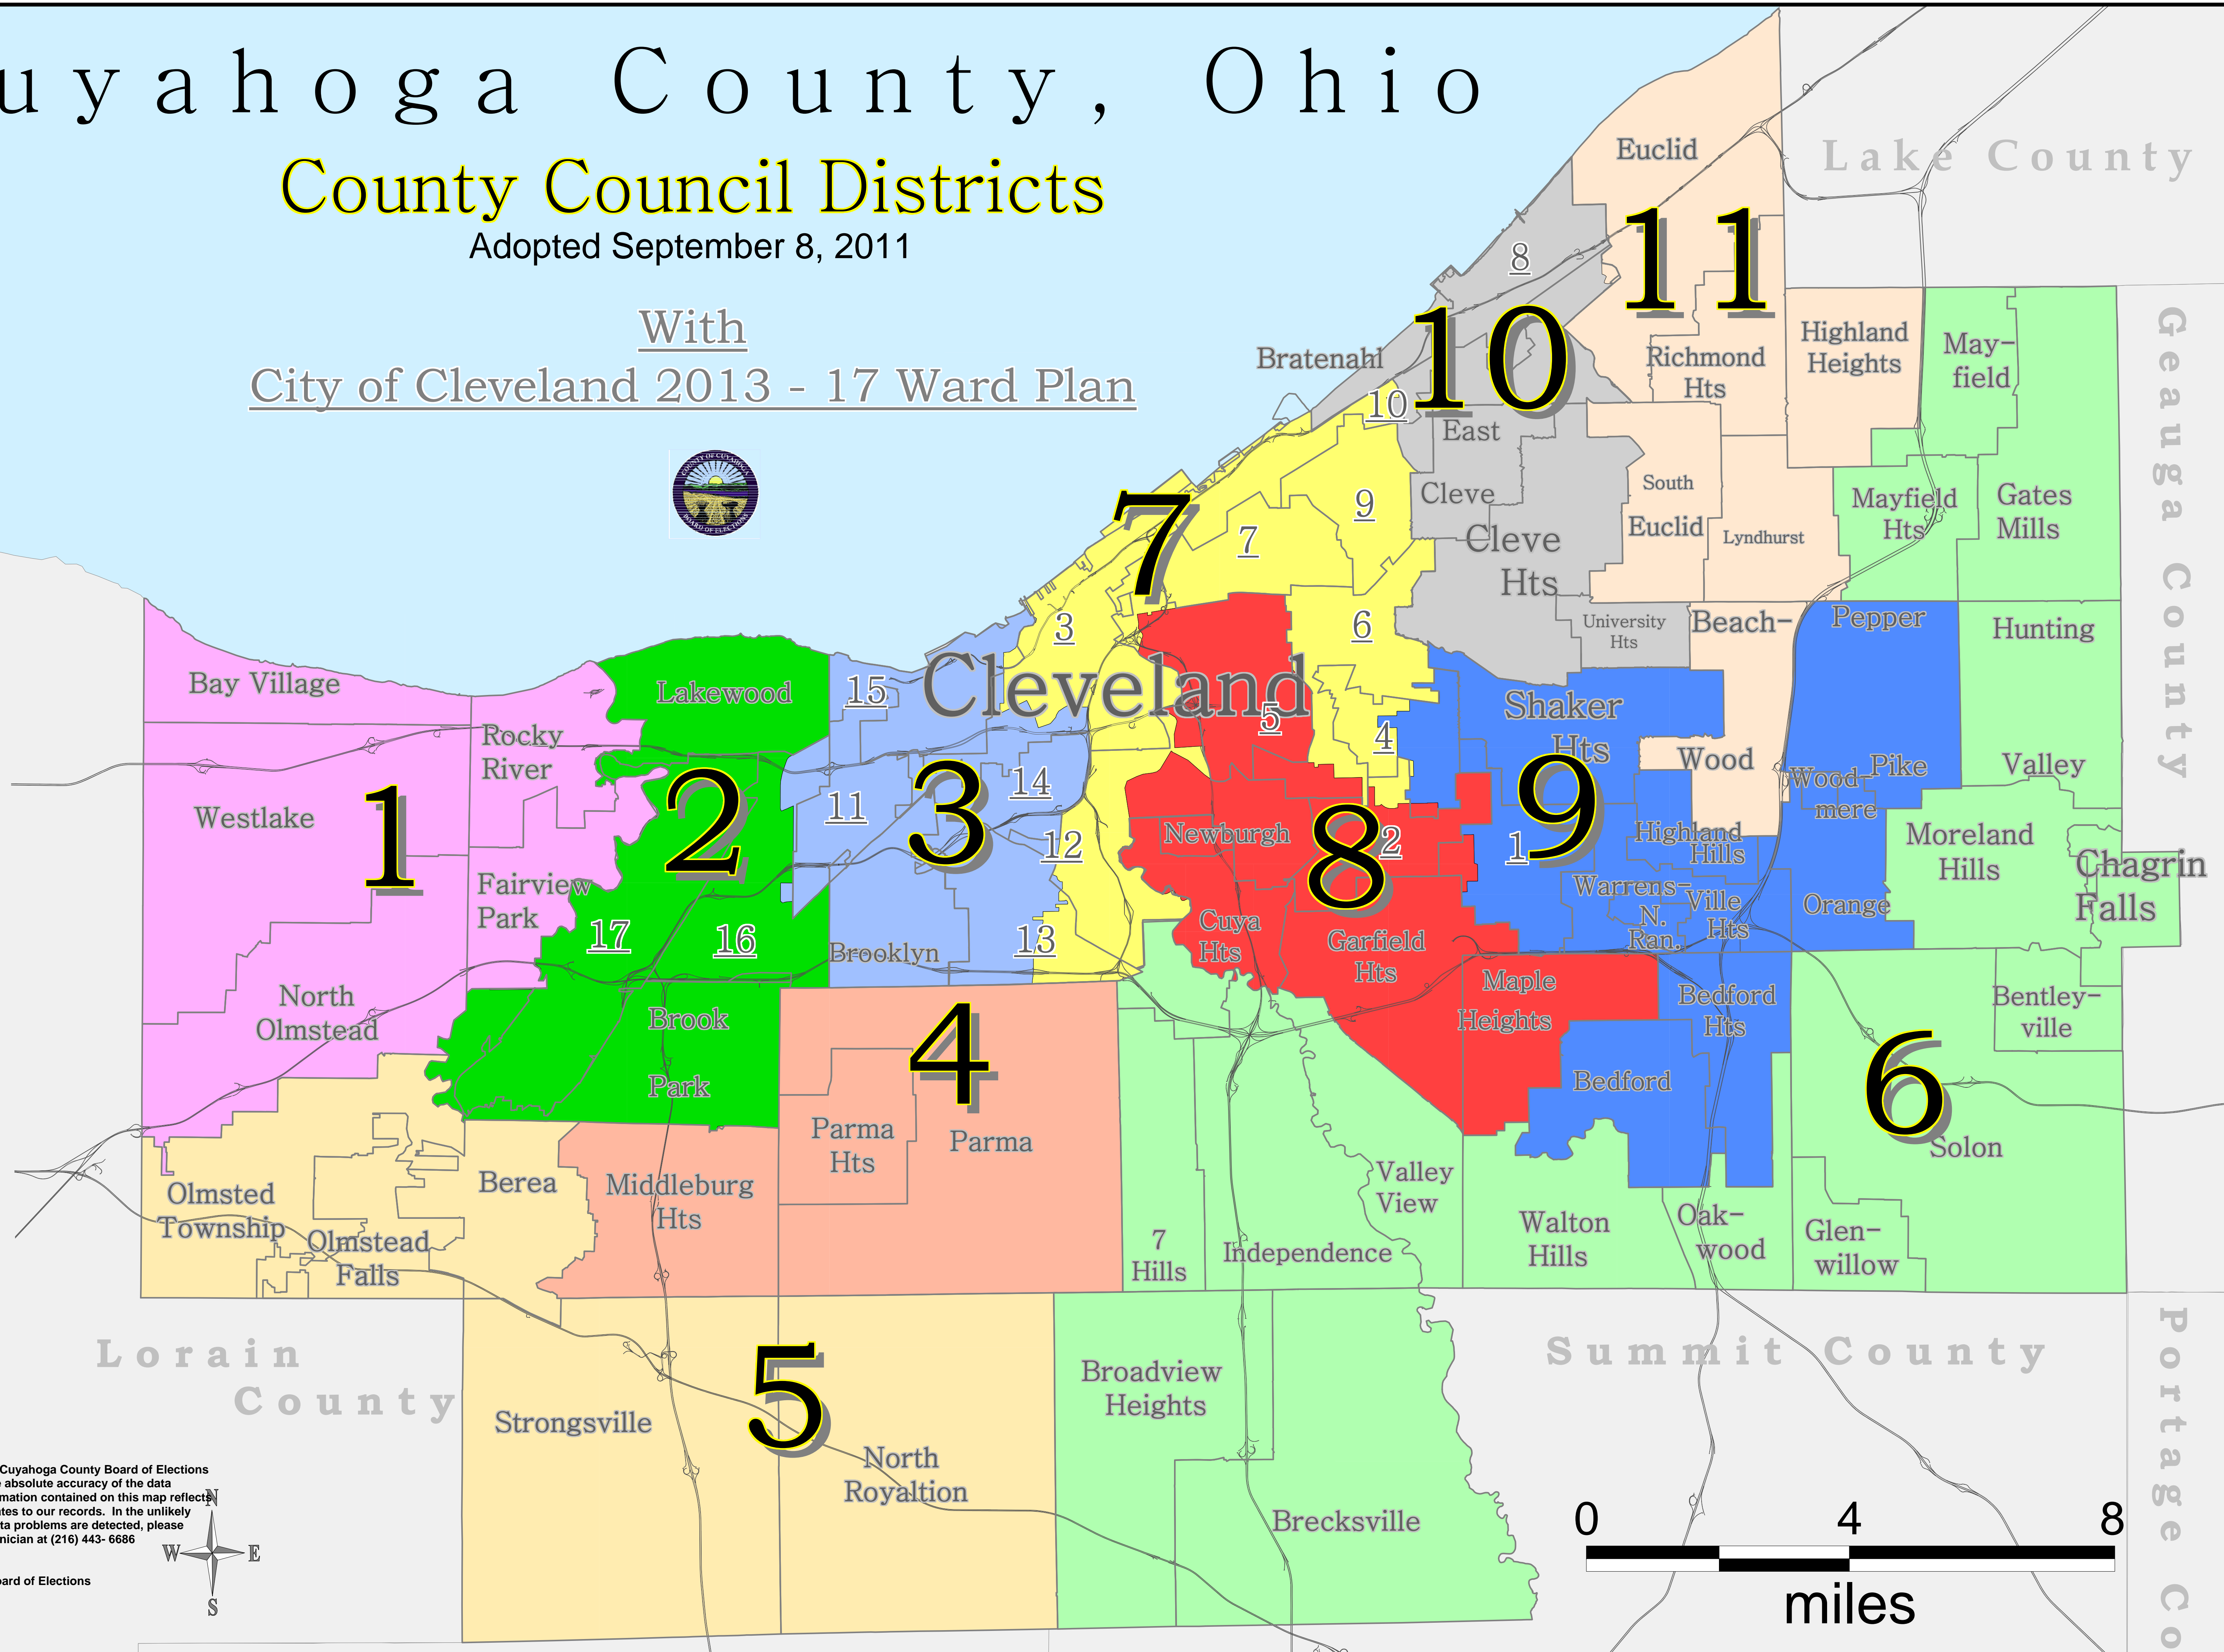

Cuyahoga County, Ohio

County Council Districts

Adopted September 8, 2011

With
City of Cleveland 2013 - 17 Ward Plan

Notice to buyer: The Cuyahoga County Board of Elections cannot guarantee the absolute accuracy of the data purchased. The information contained on this map reflects the most recent updates to our records. In the unlikely event that serious data problems are detected, please contact the GIS Technician at (216) 443-6686

Prepared by:
Cuyahoga County Board of Elections
July 23, 2013