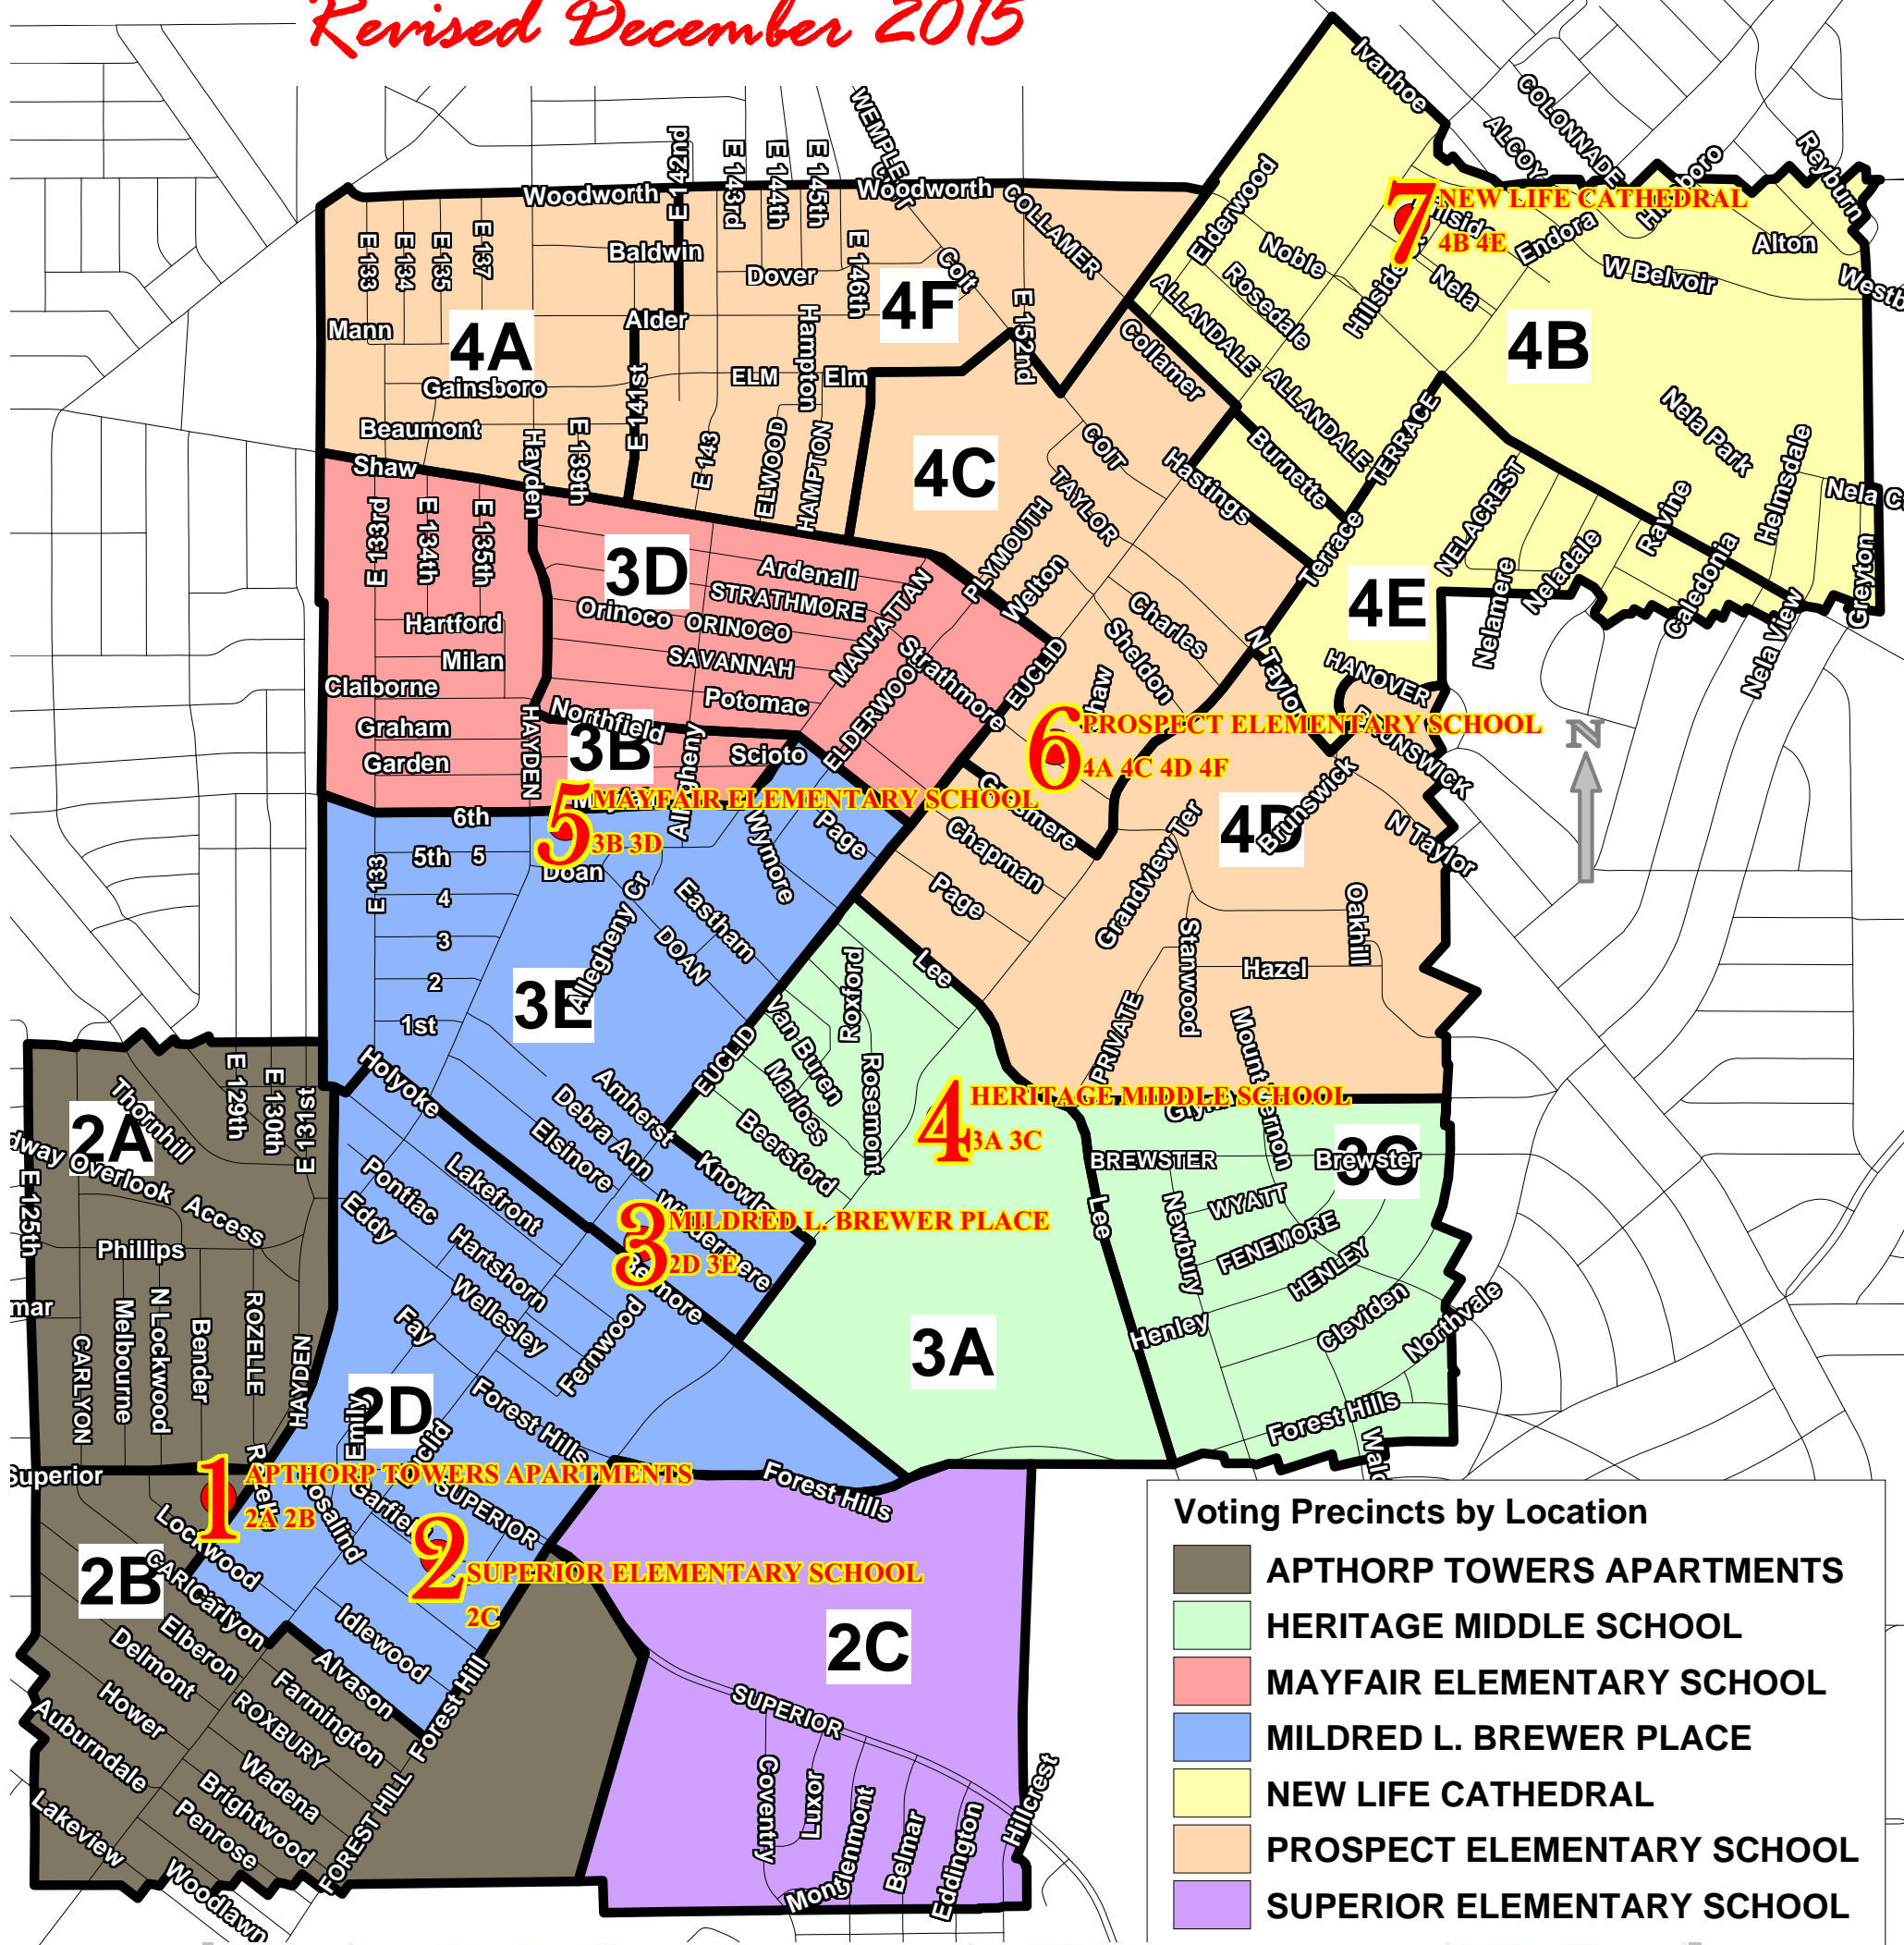

John Eddy

Notice to buyer: The Cuyahoga County Board of Elections cannot guarantee the absolute accuracy of the data purchased. The information contained on this map reflects the most recent update of our records. In the unlikely event serious data problems are detected, please contact the GIS Technician at (216) 443-6686. Prepared by John Eddy December 2, 2015

# EAST CLEVELAND

Revised December 2015

Voting Precincts by Location	
	APTHORP TOWERS APARTMENTS
	HERITAGE MIDDLE SCHOOL
	MAYFAIR ELEMENTARY SCHOOL
	MILDRED L. BREWER PLACE
	NEW LIFE CATHEDRAL
	PROSPECT ELEMENTARY SCHOOL
	SUPERIOR ELEMENTARY SCHOOL

poll_id	location_line_1	location_line_2	Precincts ▲
1	APTHORP TOWERS APARTMENTS	12900 SUPERIOR AVENUE	2A 2B
2	SUPERIOR ELEMENTARY SCHOOL	1865 GARFIELD ROAD	2C
3	MILDRED L. BREWER PLACE	14028 EUCLID AVE	2D 3E
4	HERITAGE MIDDLE SCHOOL	14410 TERRACE ROAD	3A 3C
5	MAYFAIR ELEMENTARY SCHOOL	13916 MAYFAIR	3B 3D
6	PROSPECT ELEMENTARY SCHOOL	1843 STANWOOD ROAD	4A 4C 4D 4F
7	NEW LIFE CATHEDRAL	16200 EUCLID AVE	4B 4E