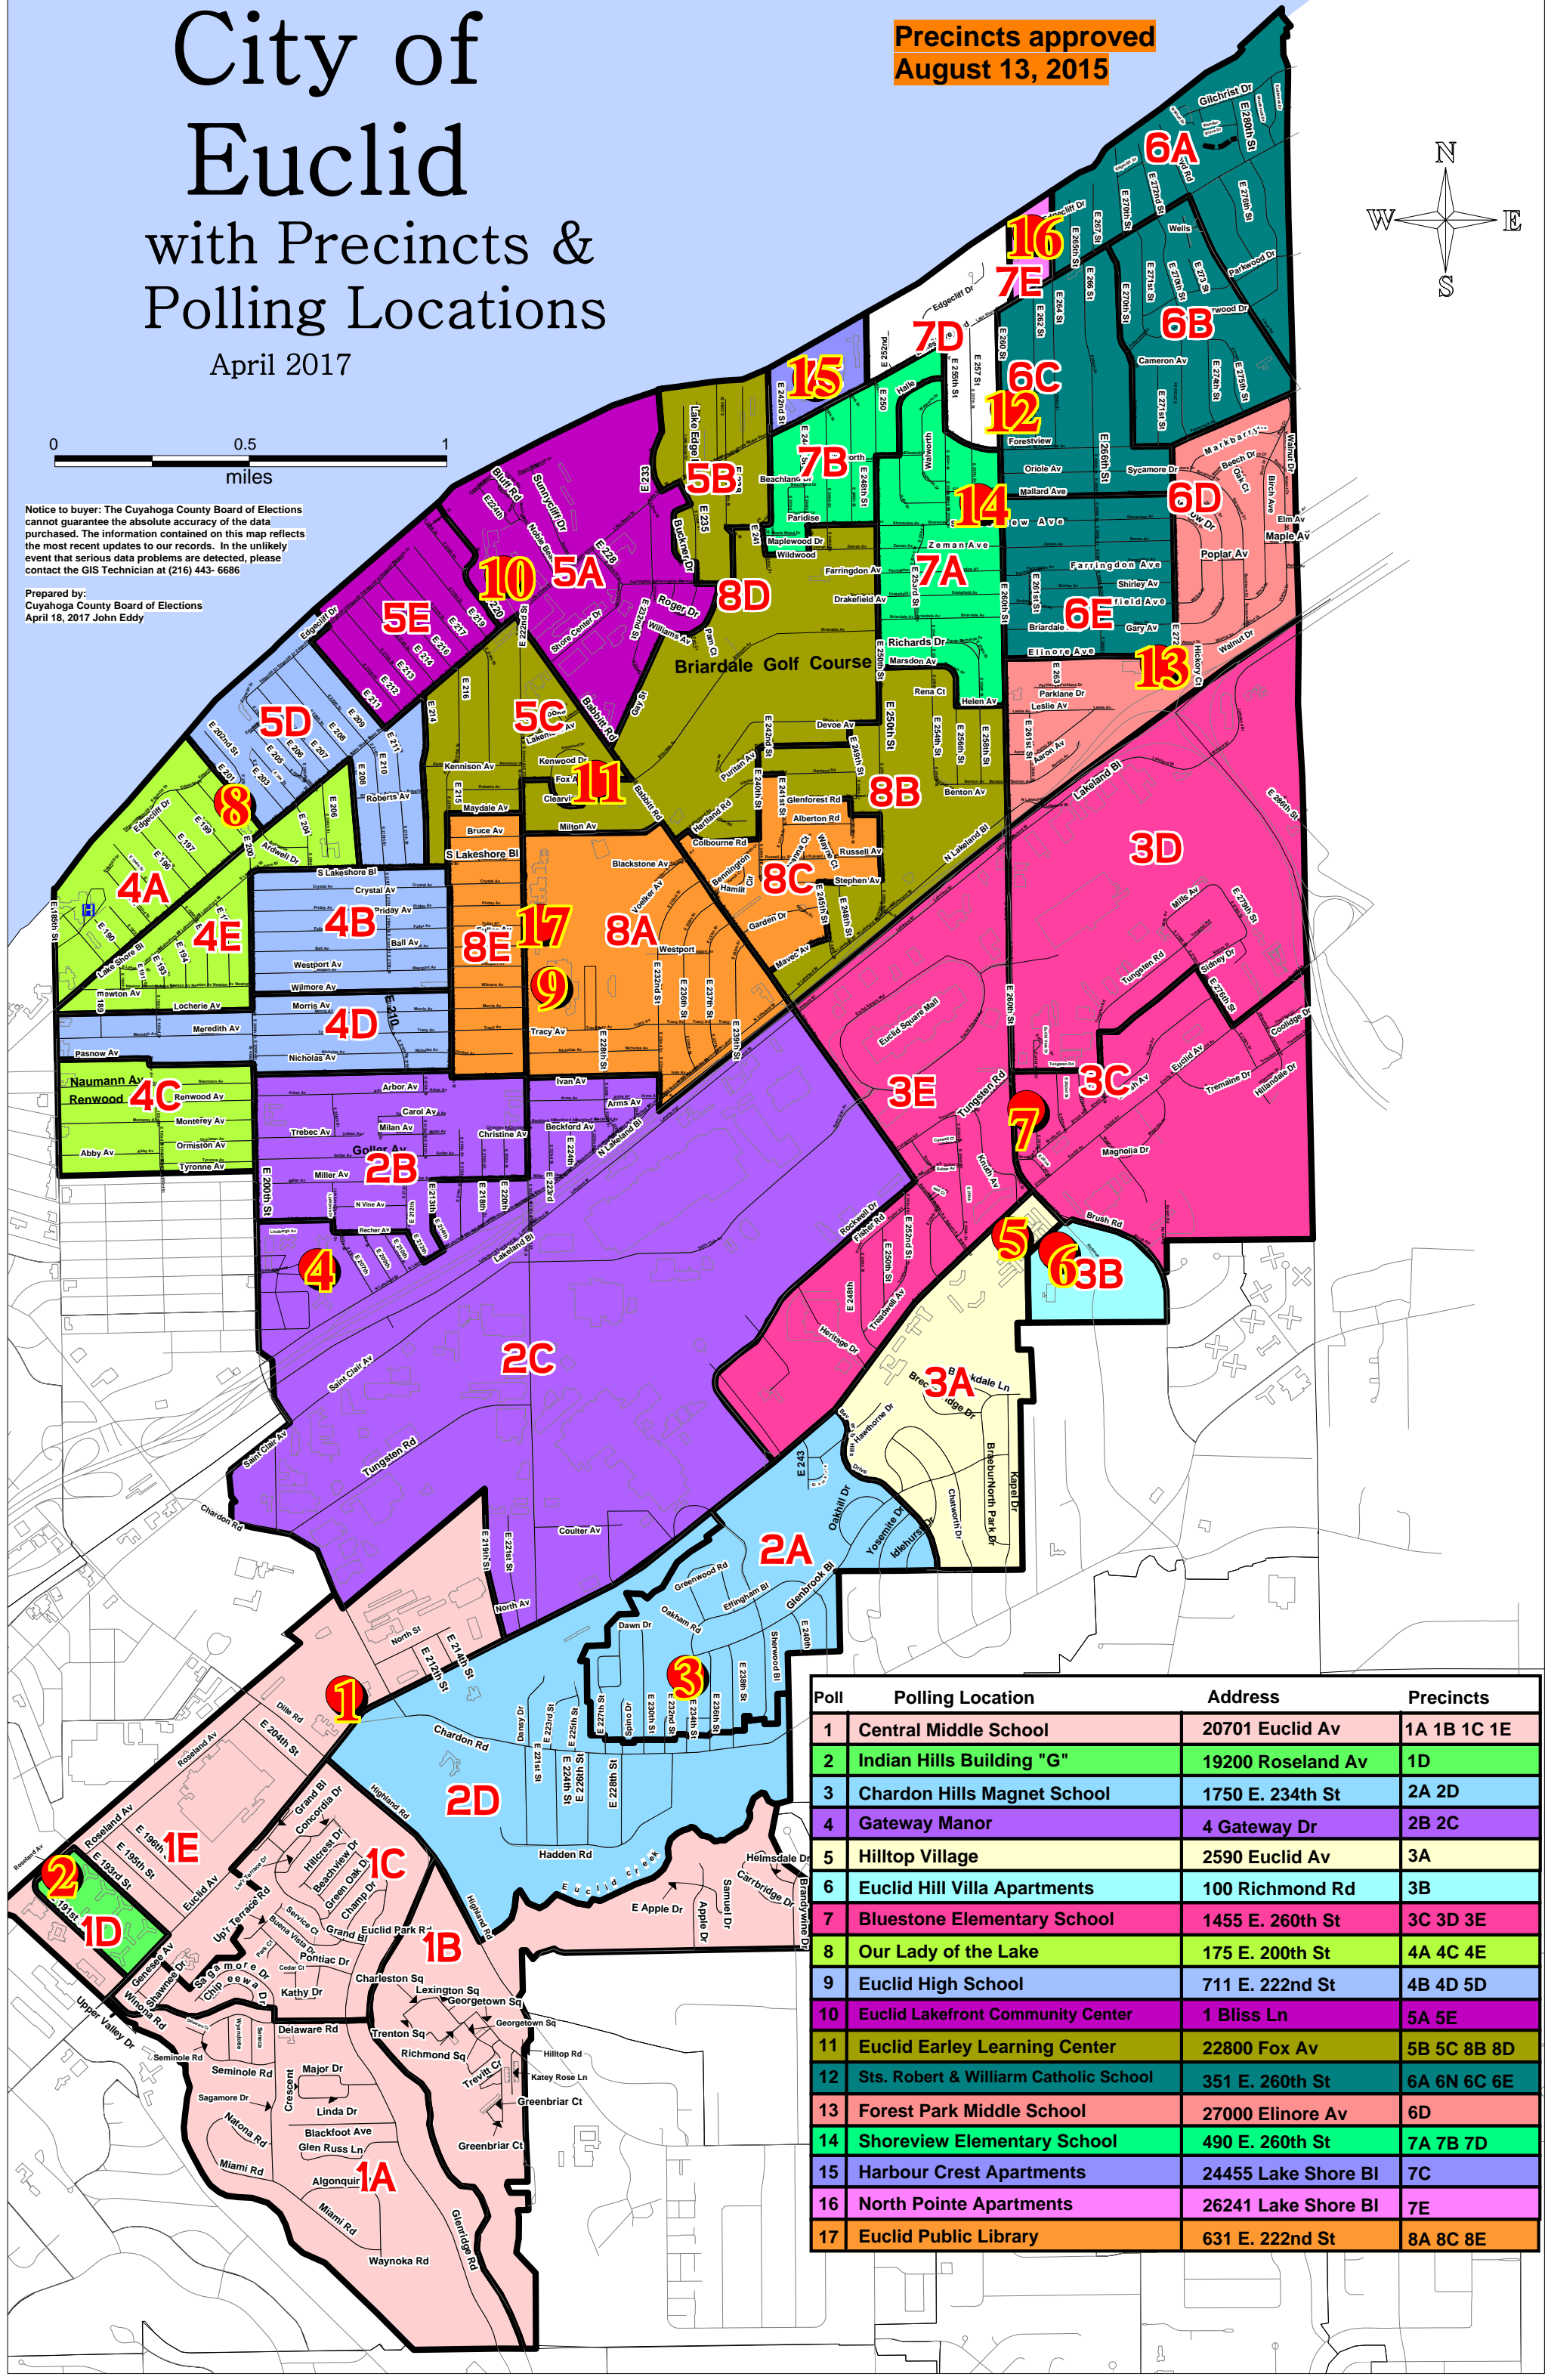

# City of Euclid

## with Precincts & Polling Locations

April 2017

Precincts approved  
August 13, 2015

Notice to buyer: The Cuyahoga County Board of Elections cannot guarantee the absolute accuracy of the data purchased. The information contained on this map reflects the most recent updates to our records. In the unlikely event that serious data problems are detected, please contact the GIS Technician at (216) 443-6686

Prepared by:  
Cuyahoga County Board of Elections  
April 18, 2017 John Eddy

Poll	Polling Location	Address	Precincts
1	Central Middle School	20701 Euclid Av	1A 1B 1C 1E
2	Indian Hills Building "G"	19200 Roseland Av	1D
3	Chardon Hills Magnet School	1750 E. 234th St	2A 2D
4	Gateway Manor	4 Gateway Dr	2B 2C
5	Hilltop Village	2590 Euclid Av	3A
6	Euclid Hill Villa Apartments	100 Richmond Rd	3B
7	Bluestone Elementary School	1455 E. 260th St	3C 3D 3E
8	Our Lady of the Lake	175 E. 200th St	4A 4C 4E
9	Euclid High School	711 E. 222nd St	4B 4D 5D
10	Euclid Lakefront Community Center	1 Bliss Ln	5A 5E
11	Euclid Earley Learning Center	22800 Fox Av	5B 5C 8B 8D
12	Sts. Robert & William Catholic School	351 E. 260th St	6A 6N 6C 6E
13	Forest Park Middle School	27000 Elinore Av	6D
14	Shoreview Elementary School	490 E. 260th St	7A 7B 7D
15	Harbour Crest Apartments	24455 Lake Shore Bl	7C
16	North Pointe Apartments	26241 Lake Shore Bl	7E
17	Euclid Public Library	631 E. 222nd St	8A 8C 8E