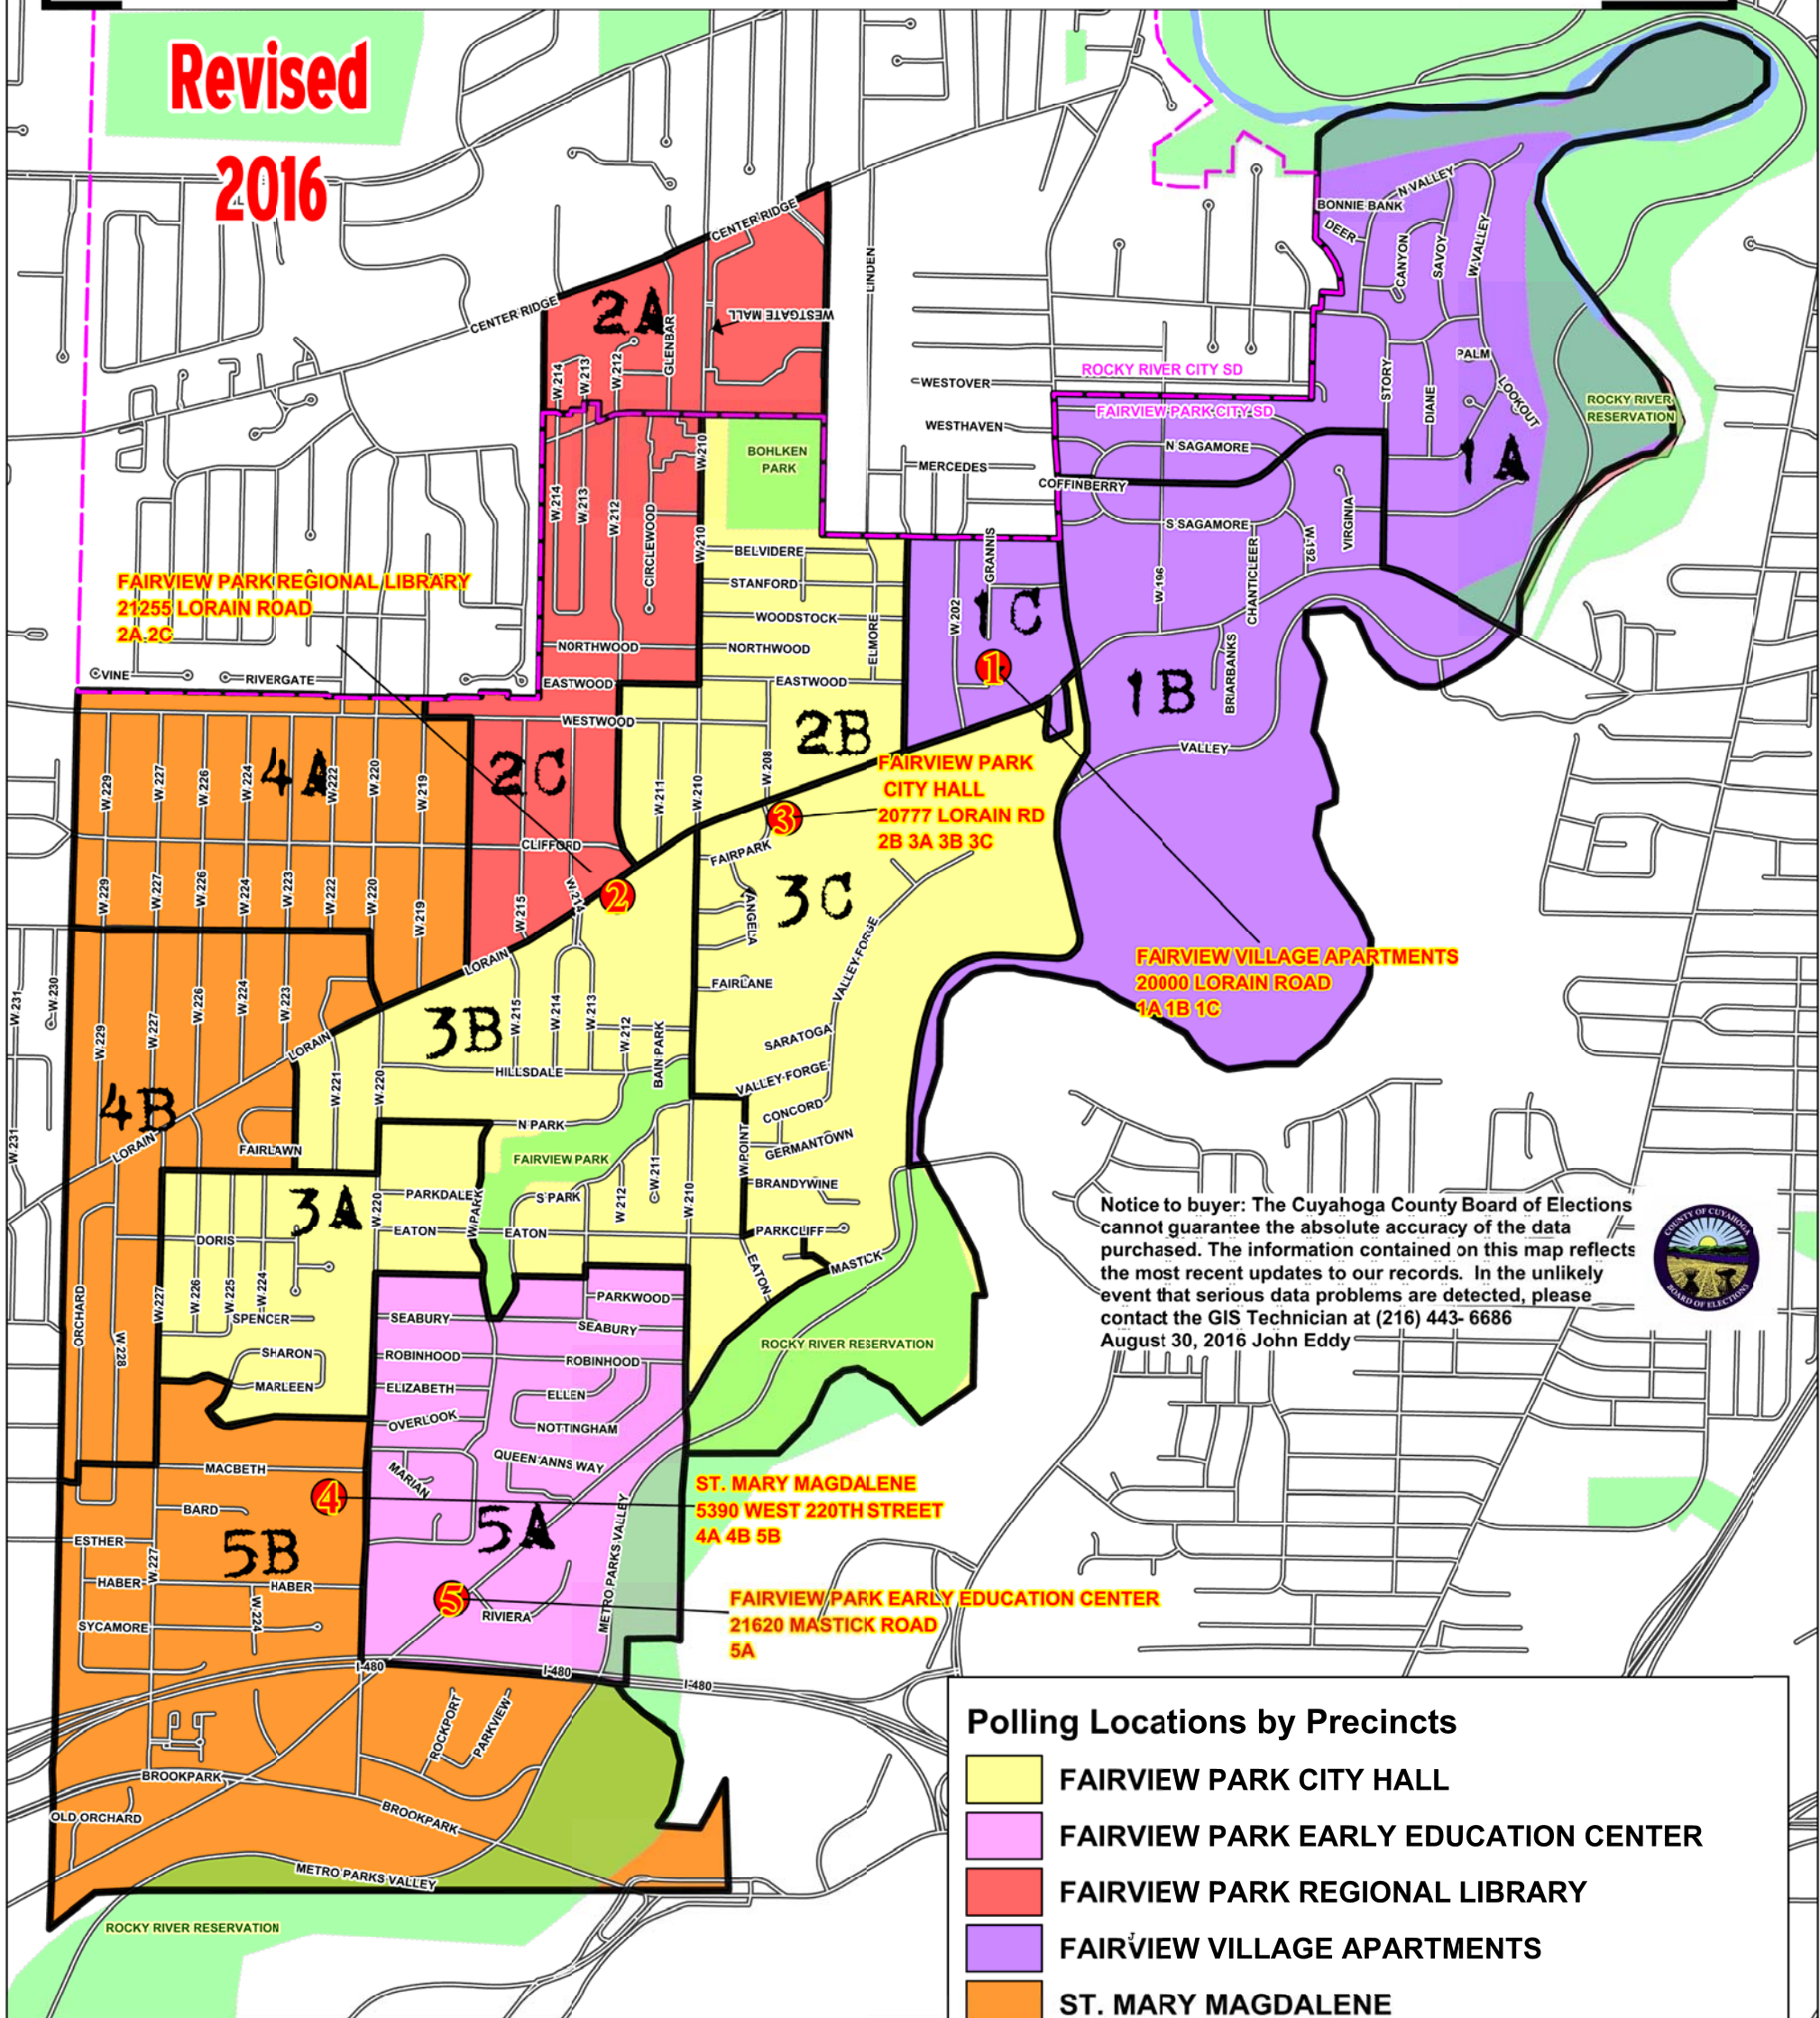

Fairview Park

**Revised
2016**

Notice to buyer: The Cuyahoga County Board of Elections cannot guarantee the absolute accuracy of the data purchased. The information contained on this map reflects the most recent updates to our records. In the unlikely event that serious data problems are detected, please contact the GIS Technician at (216) 443- 6686
August 30, 2016 John Eddy

	FAIRVIEW PARK CITY HALL
	FAIRVIEW PARK EARLY EDUCATION CENTER
	FAIRVIEW PARK REGIONAL LIBRARY
	FAIRVIEW VILLAGE APARTMENTS
	ST. MARY MAGDALENE

poll_id	location_line_1	location_line_2	Precincts
1	FAIRVIEW VILLAGE APARTMENTS	20000 LORAIN ROAD	1A 1B 1C
2	FAIRVIEW PARK REGIONAL LIBRARY	21255 LORAIN ROAD	2A 2C
3	FAIRVIEW PARK CITY HALL	20777 LORAIN ROAD	2B 3A 3B 3C
4	ST. MARY MAGDALENE	5390 WEST 220TH STREET	4A 4B 5B
5	FAIRVIEW PARK EARLY EDUCATION CENTER	21620 MASTICK ROAD	5A