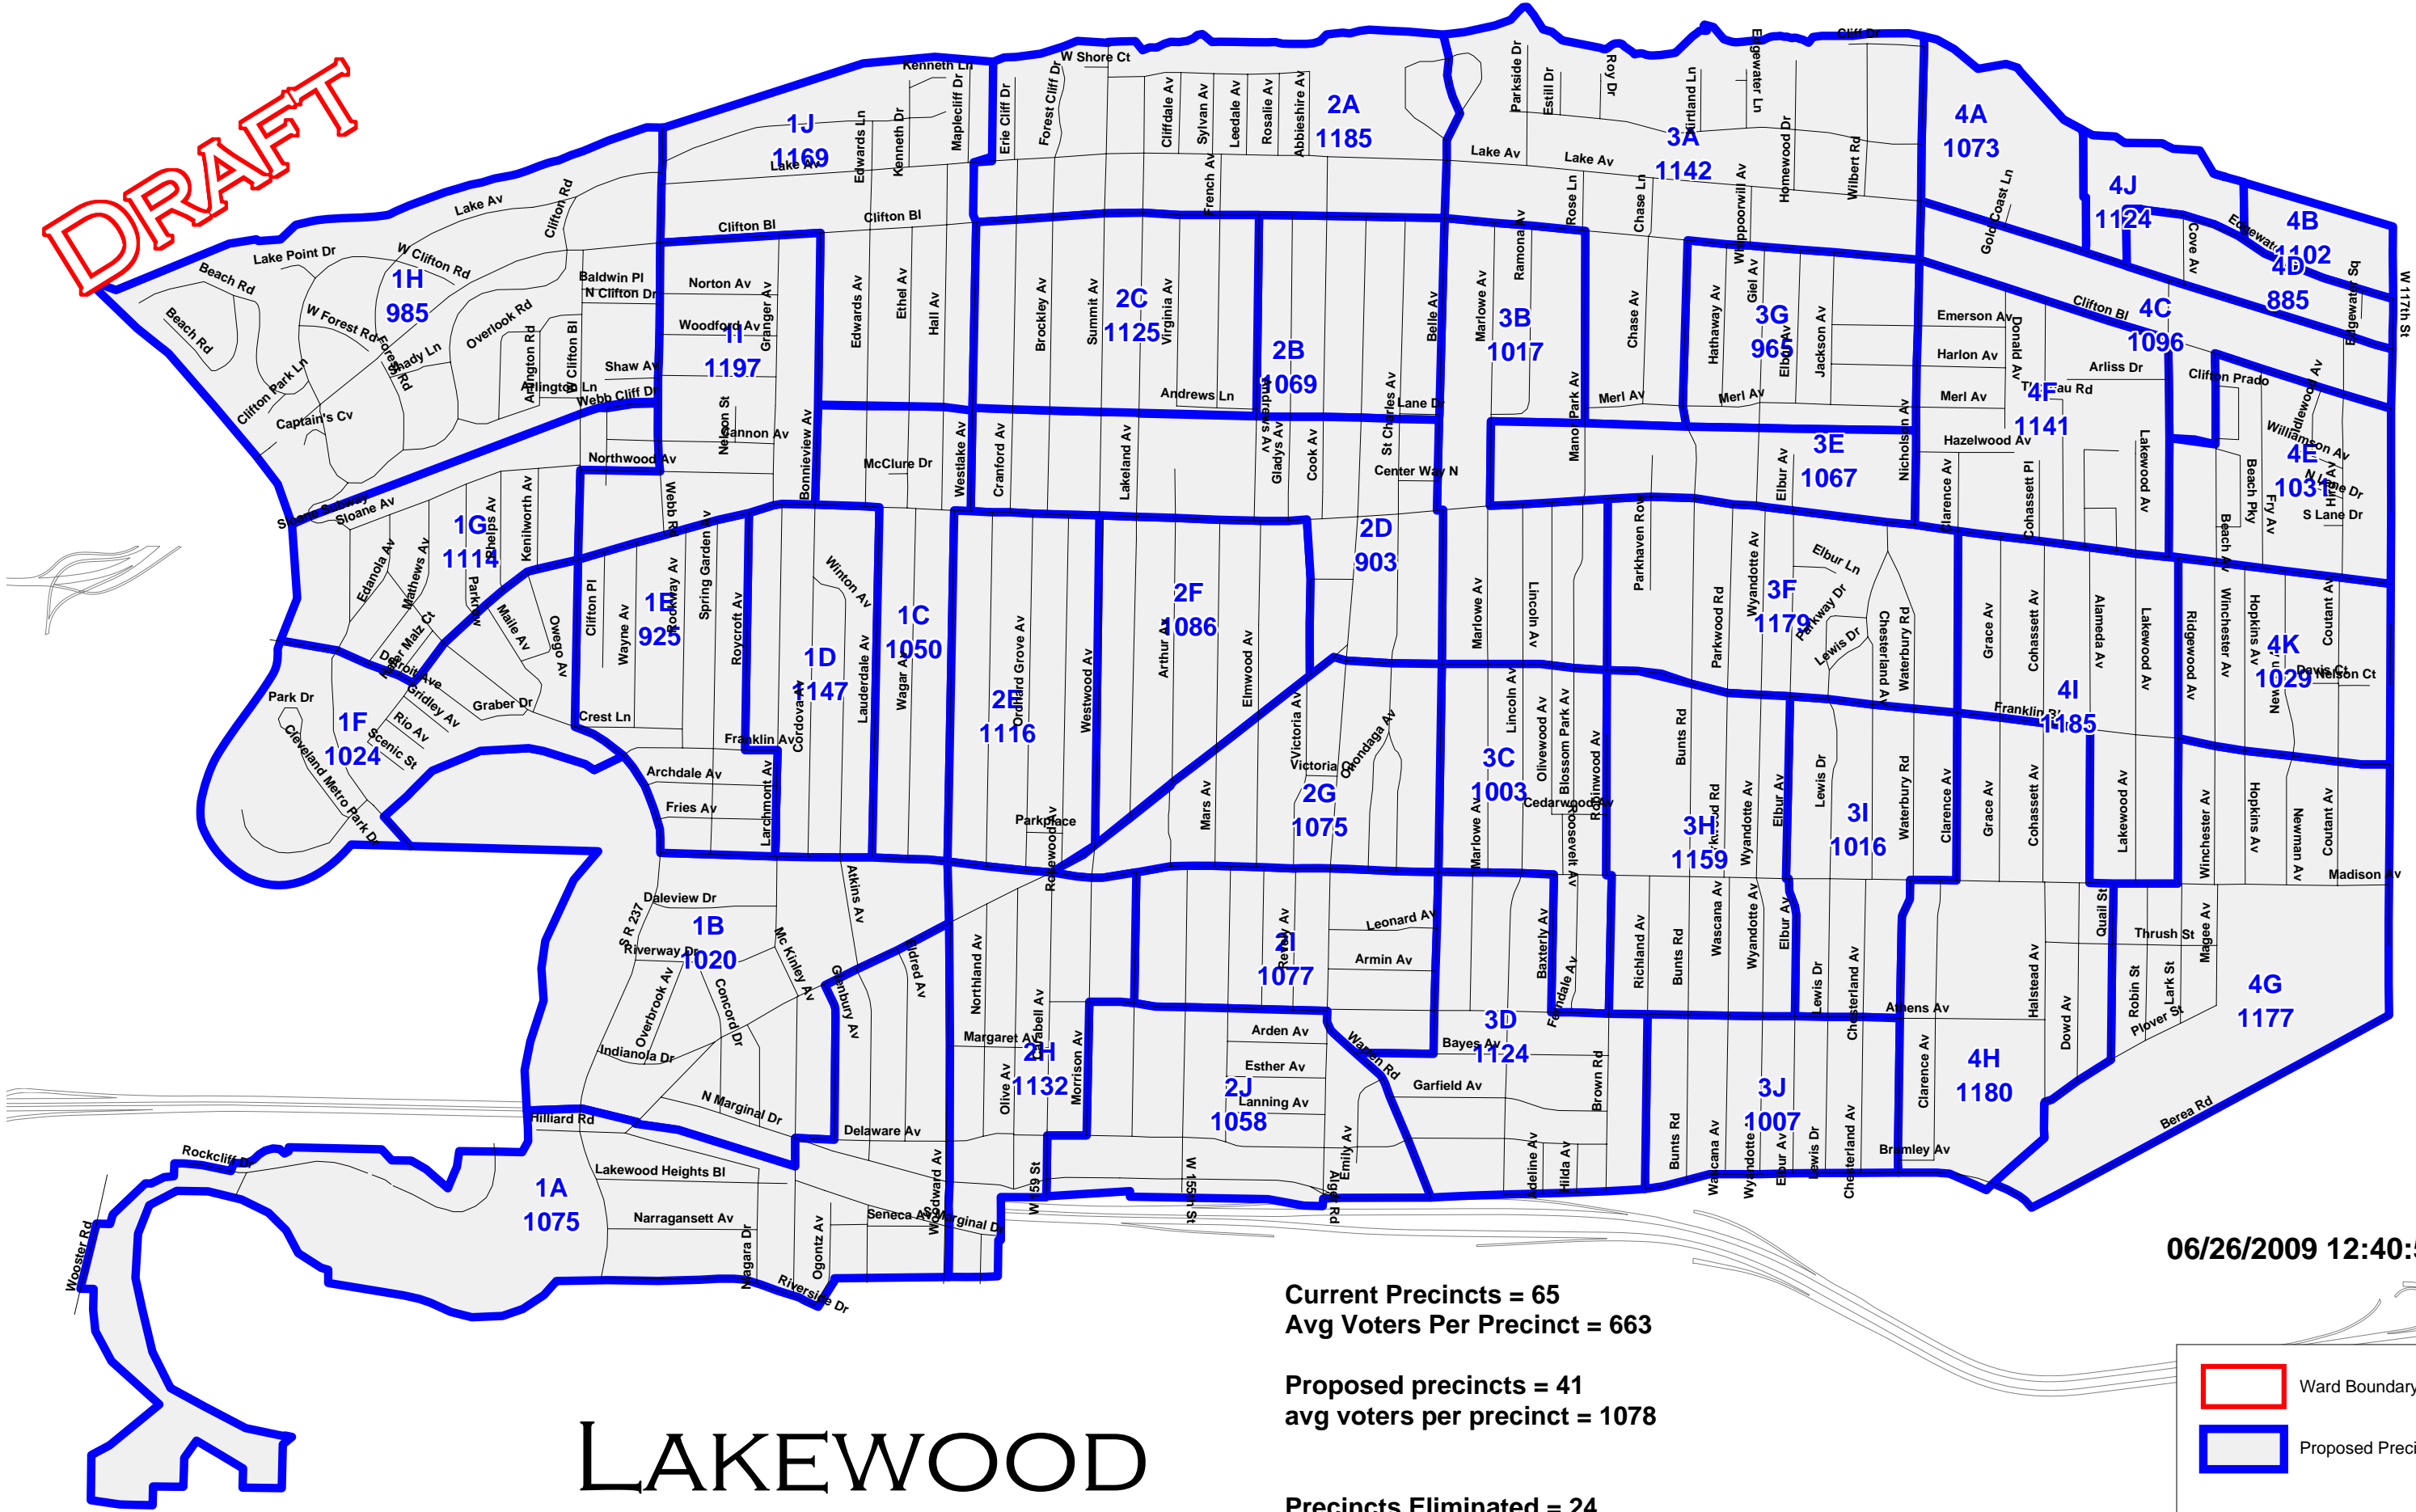

DRAFT

06/26/2009 12:40:56 PM

Current Precincts = 65
Avg Voters Per Precinct = 663

Proposed precincts = 41
avg voters per precinct = 1078

Precincts Eliminated = 24

LAKEWOOD

Legend:

-  Ward Boundary
-  Proposed Precincts