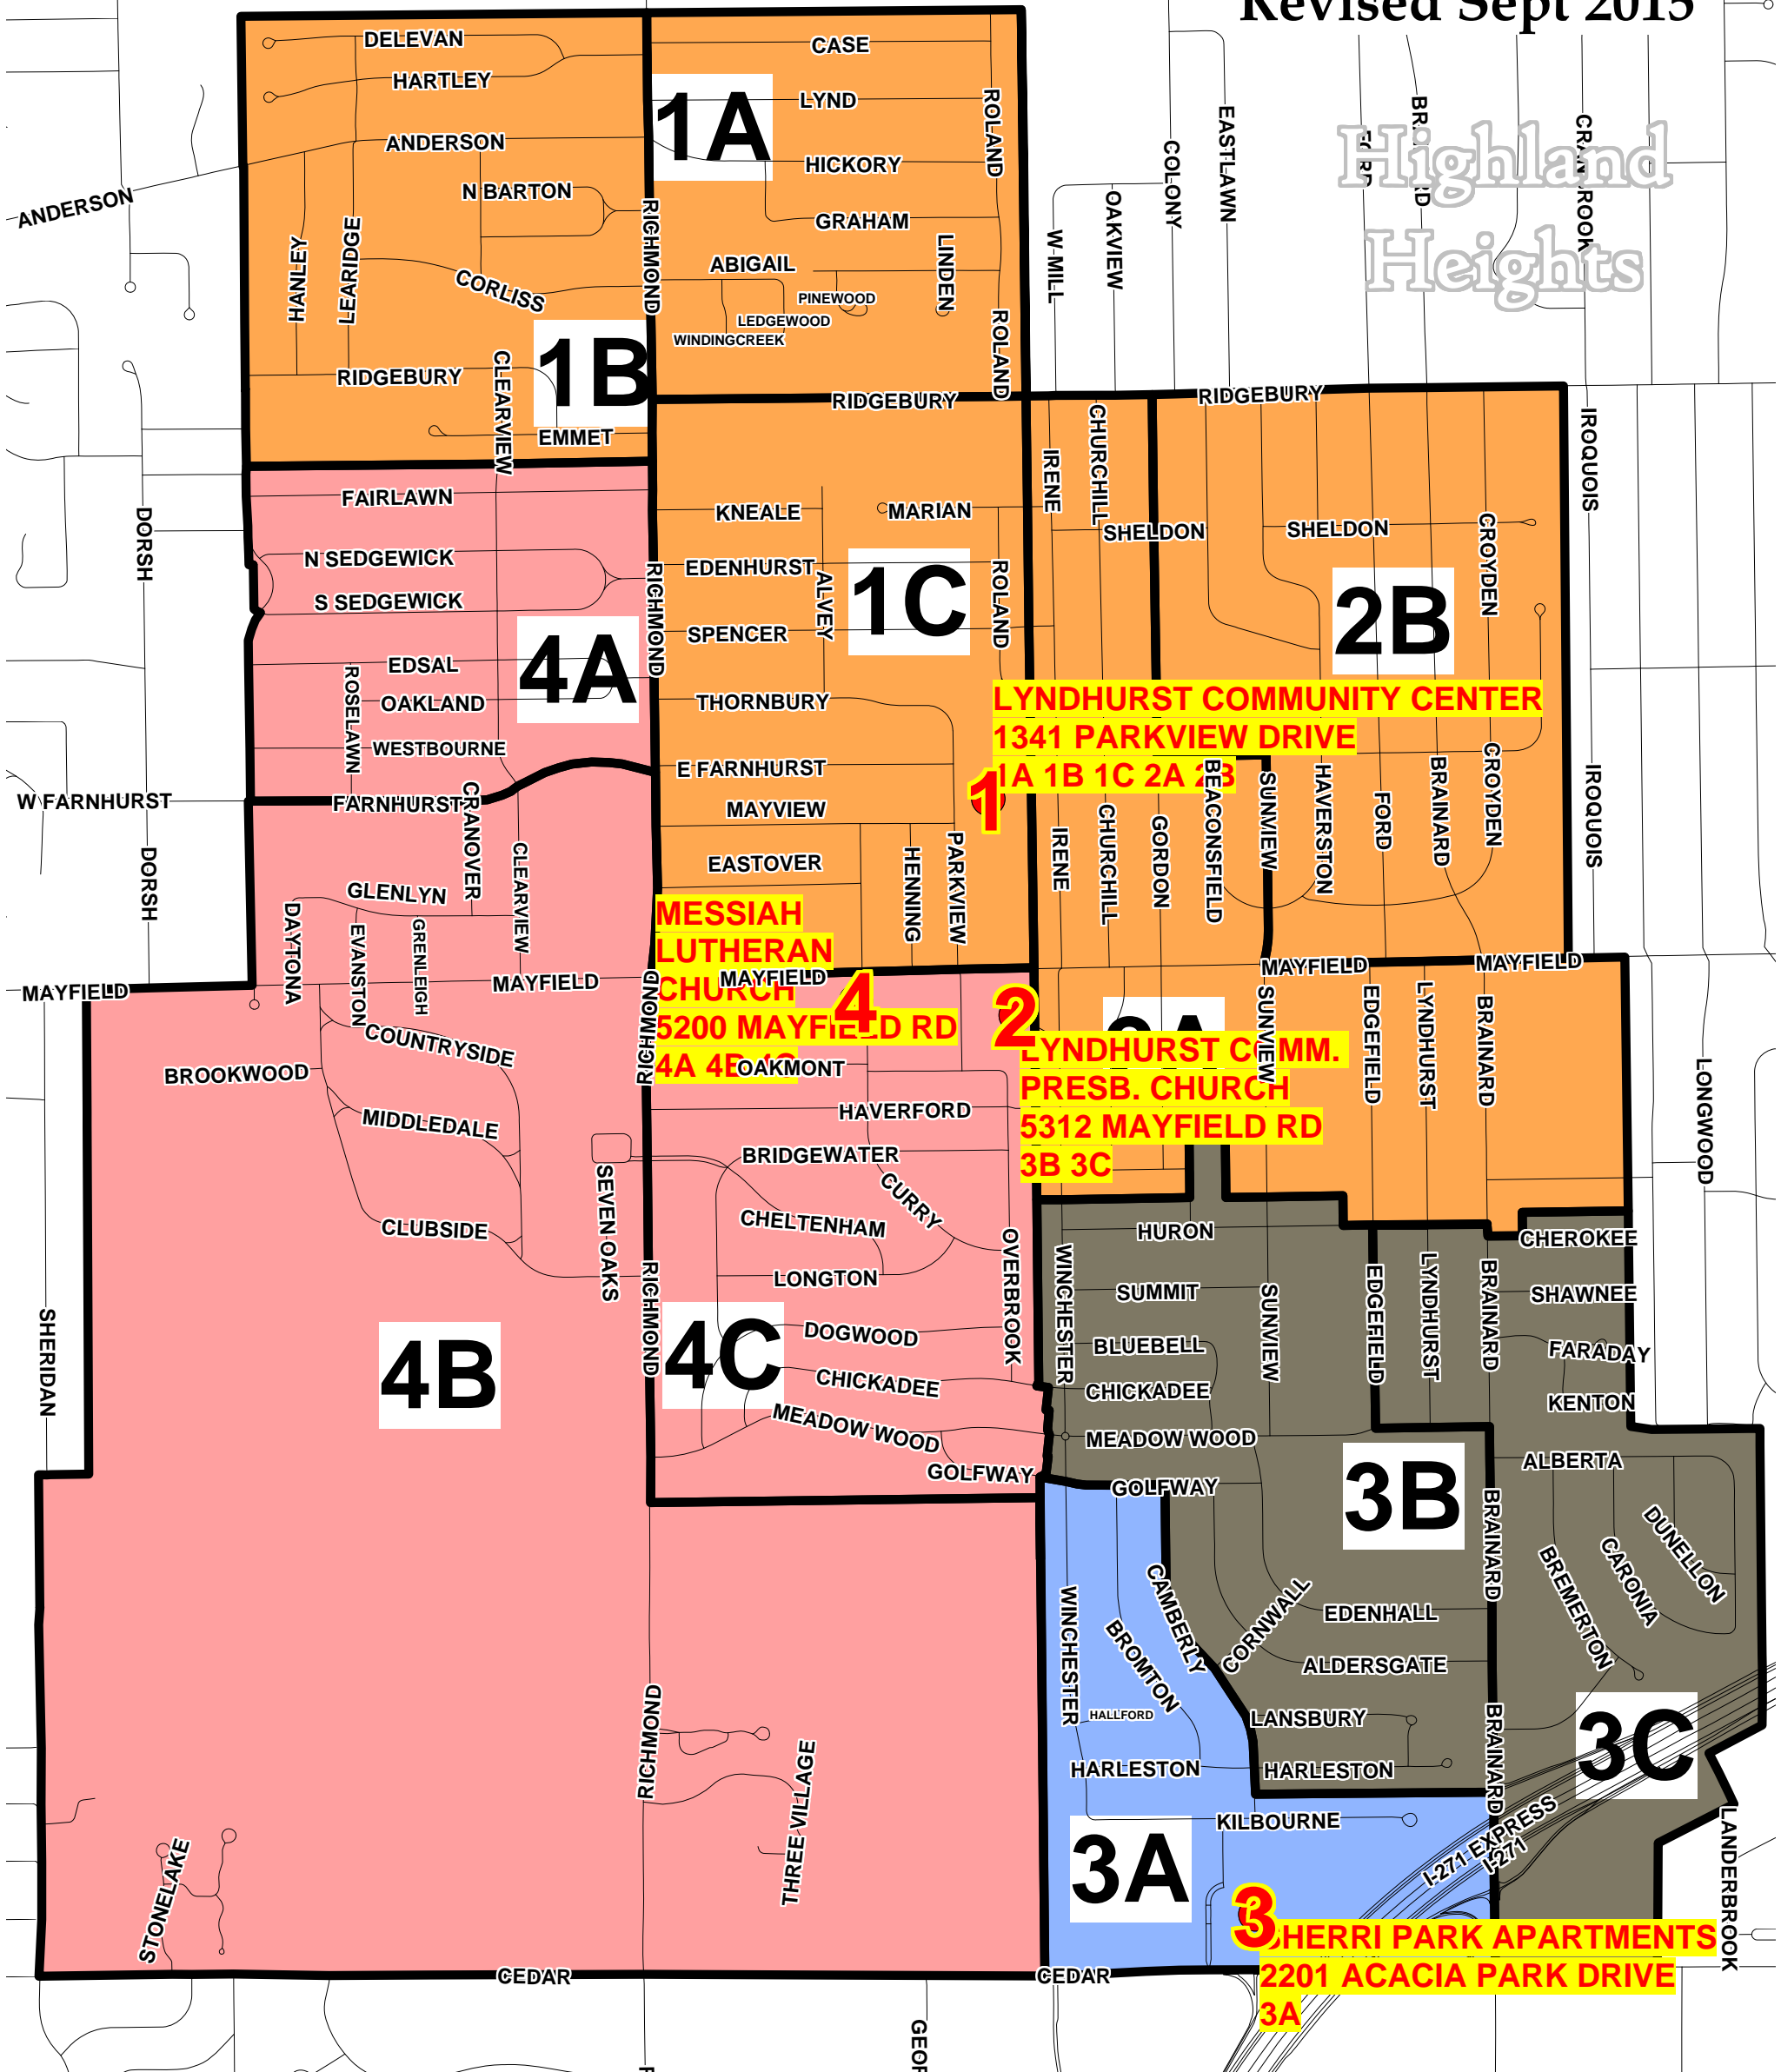

# LYNDHURST

## Precincts & Polling Locations

Revised Sept 2015

poll_id	location_line_1	location_line_2	Precincts ^
1	LYNDHURST COMMUNITY CENTER	1341 PARKVIEW DRIVE	1A 1B 1C 2A 2B
2	SHERRI PARK APARTMENTS	2201 ACACIA PARK DRIVE	3A
3	LYNDHURST COMM. PRESB. CHURCH	5312 MAYFIELD ROAD	3B 3C
4	MESSIAH LUTHERAN CHURCH	5200 MAYFIELD ROAD	4A 4B 4C