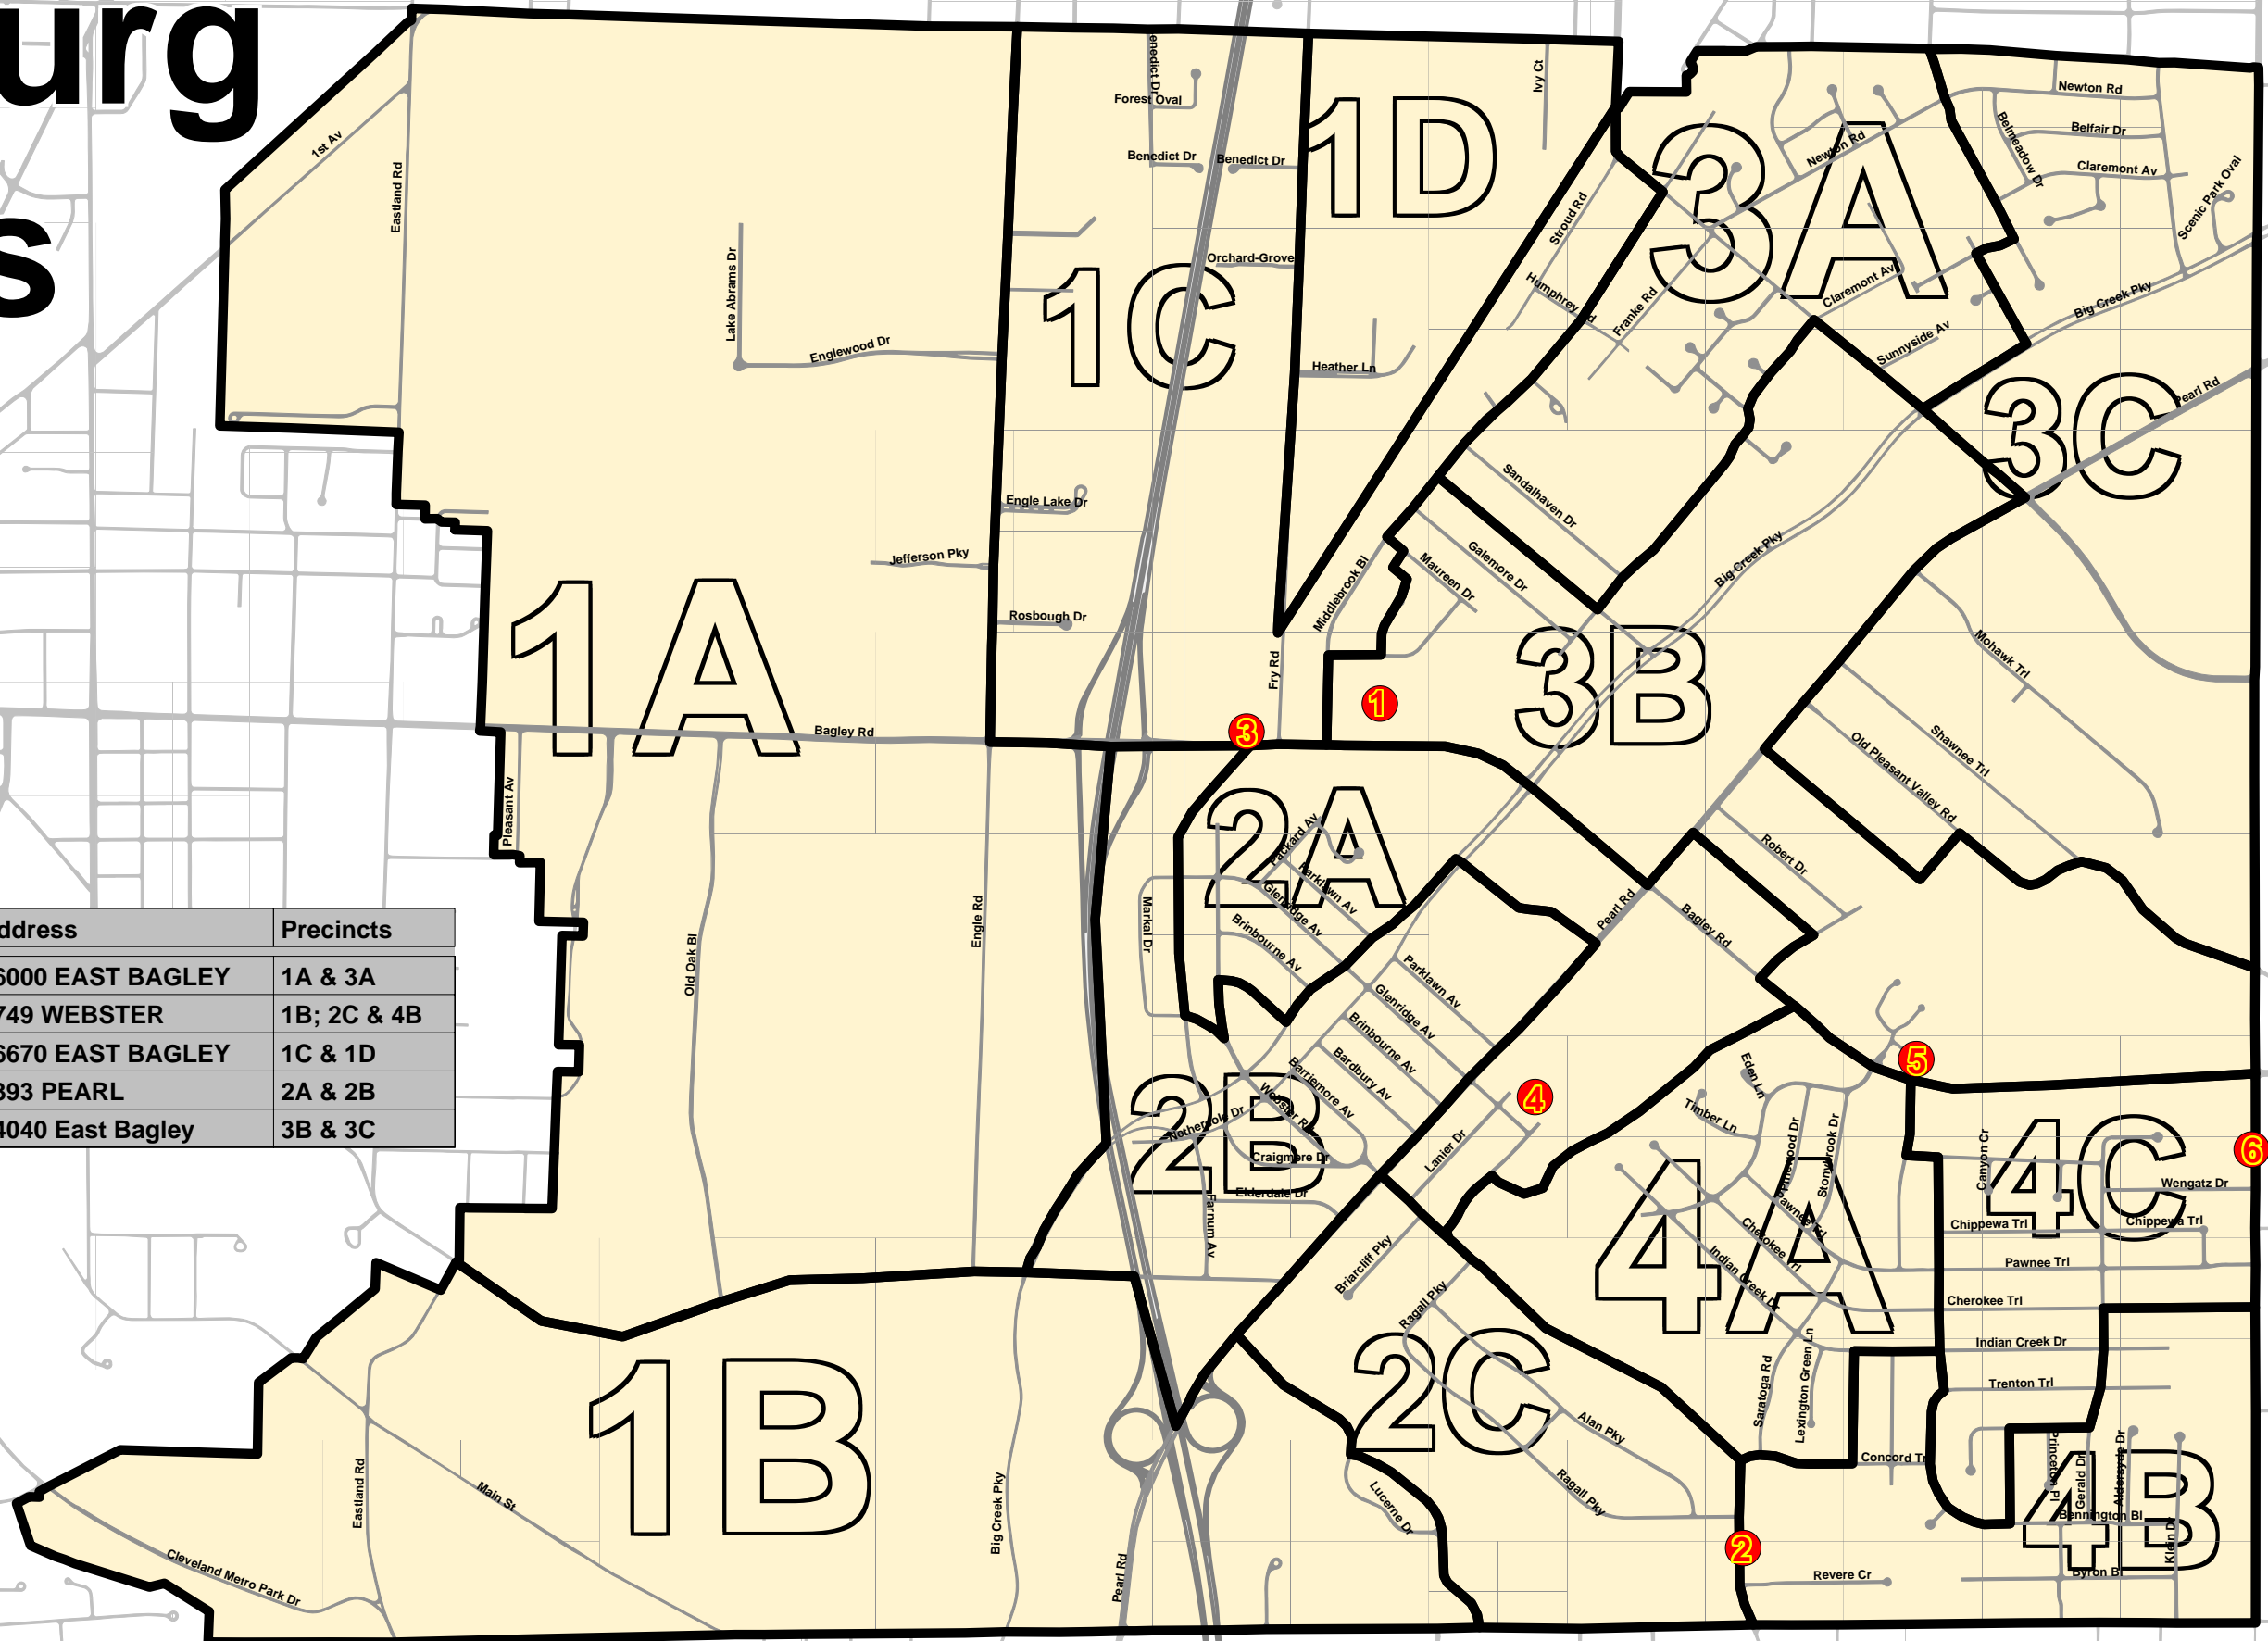

Middleburg Heights

Berea

poll	poll_id	Name	Address	Precincts
1	6065	MIDDLEBURG HEIGHTS COMM. CENTE	16000 EAST BAGLEY	1A & 3A
2	6100	BAPTIST MID-MISSIONS	7749 WEBSTER	1B; 2C & 4B
3	8075	BETHEL-CLEVELAND CHURCH	16670 EAST BAGLEY	1C & 1D
4	8028	GRACE CHRISTIAN MISSIONARY ALLI/	7393 PEARL	2A & 2B
5	Trin	Trinity Church	14040 East Bagley	3B & 3C

Notice to buyer: The Cuyahoga County Board of Elections cannot guarantee the absolute accuracy of the data purchased. The information contained on this map reflects the most recent updates to our records. In the unlikely event that serious data problems are detected, please contact the GIS Technician at (216)443-6686
 Prepared by: John Eddy 1/17/2012