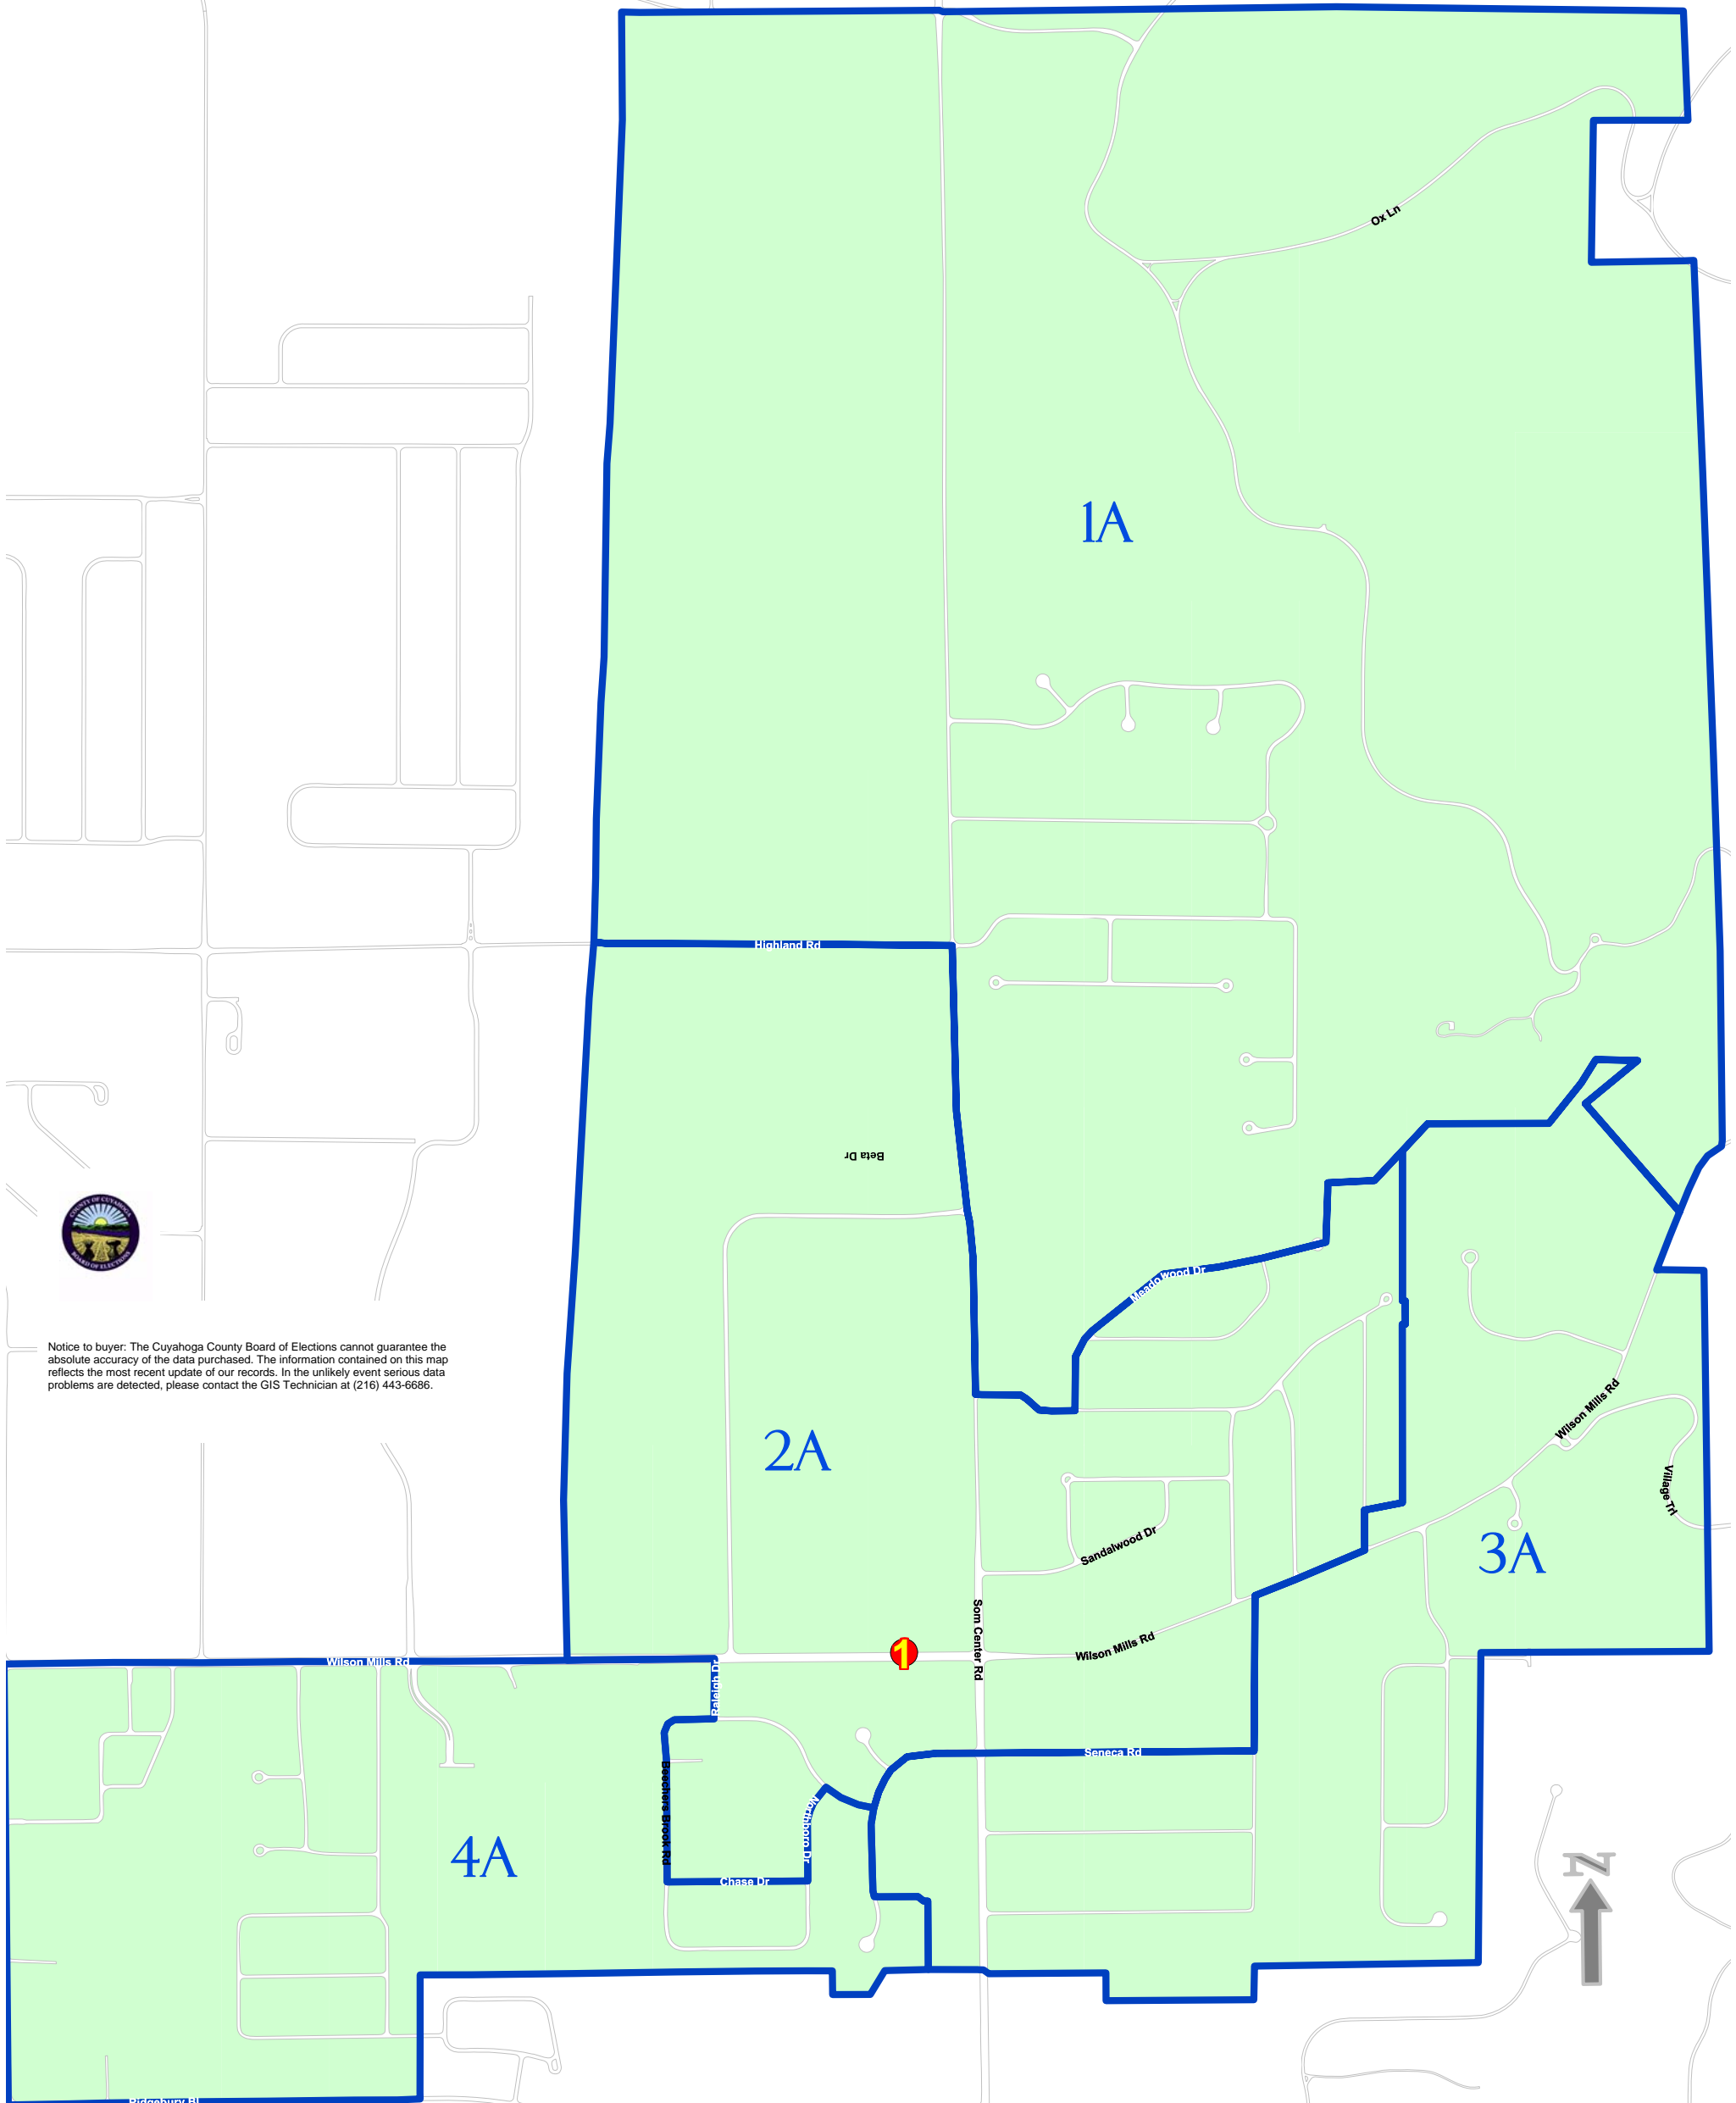

MAYFIELD VILLAGE

Poll	poll_id	Name	Address	Precincts
1	6020	MAYFIELD VILL. COMMUNITY CENTER	6621 WILSON MILLS ROAD	1A; 2A; 3A & 4A