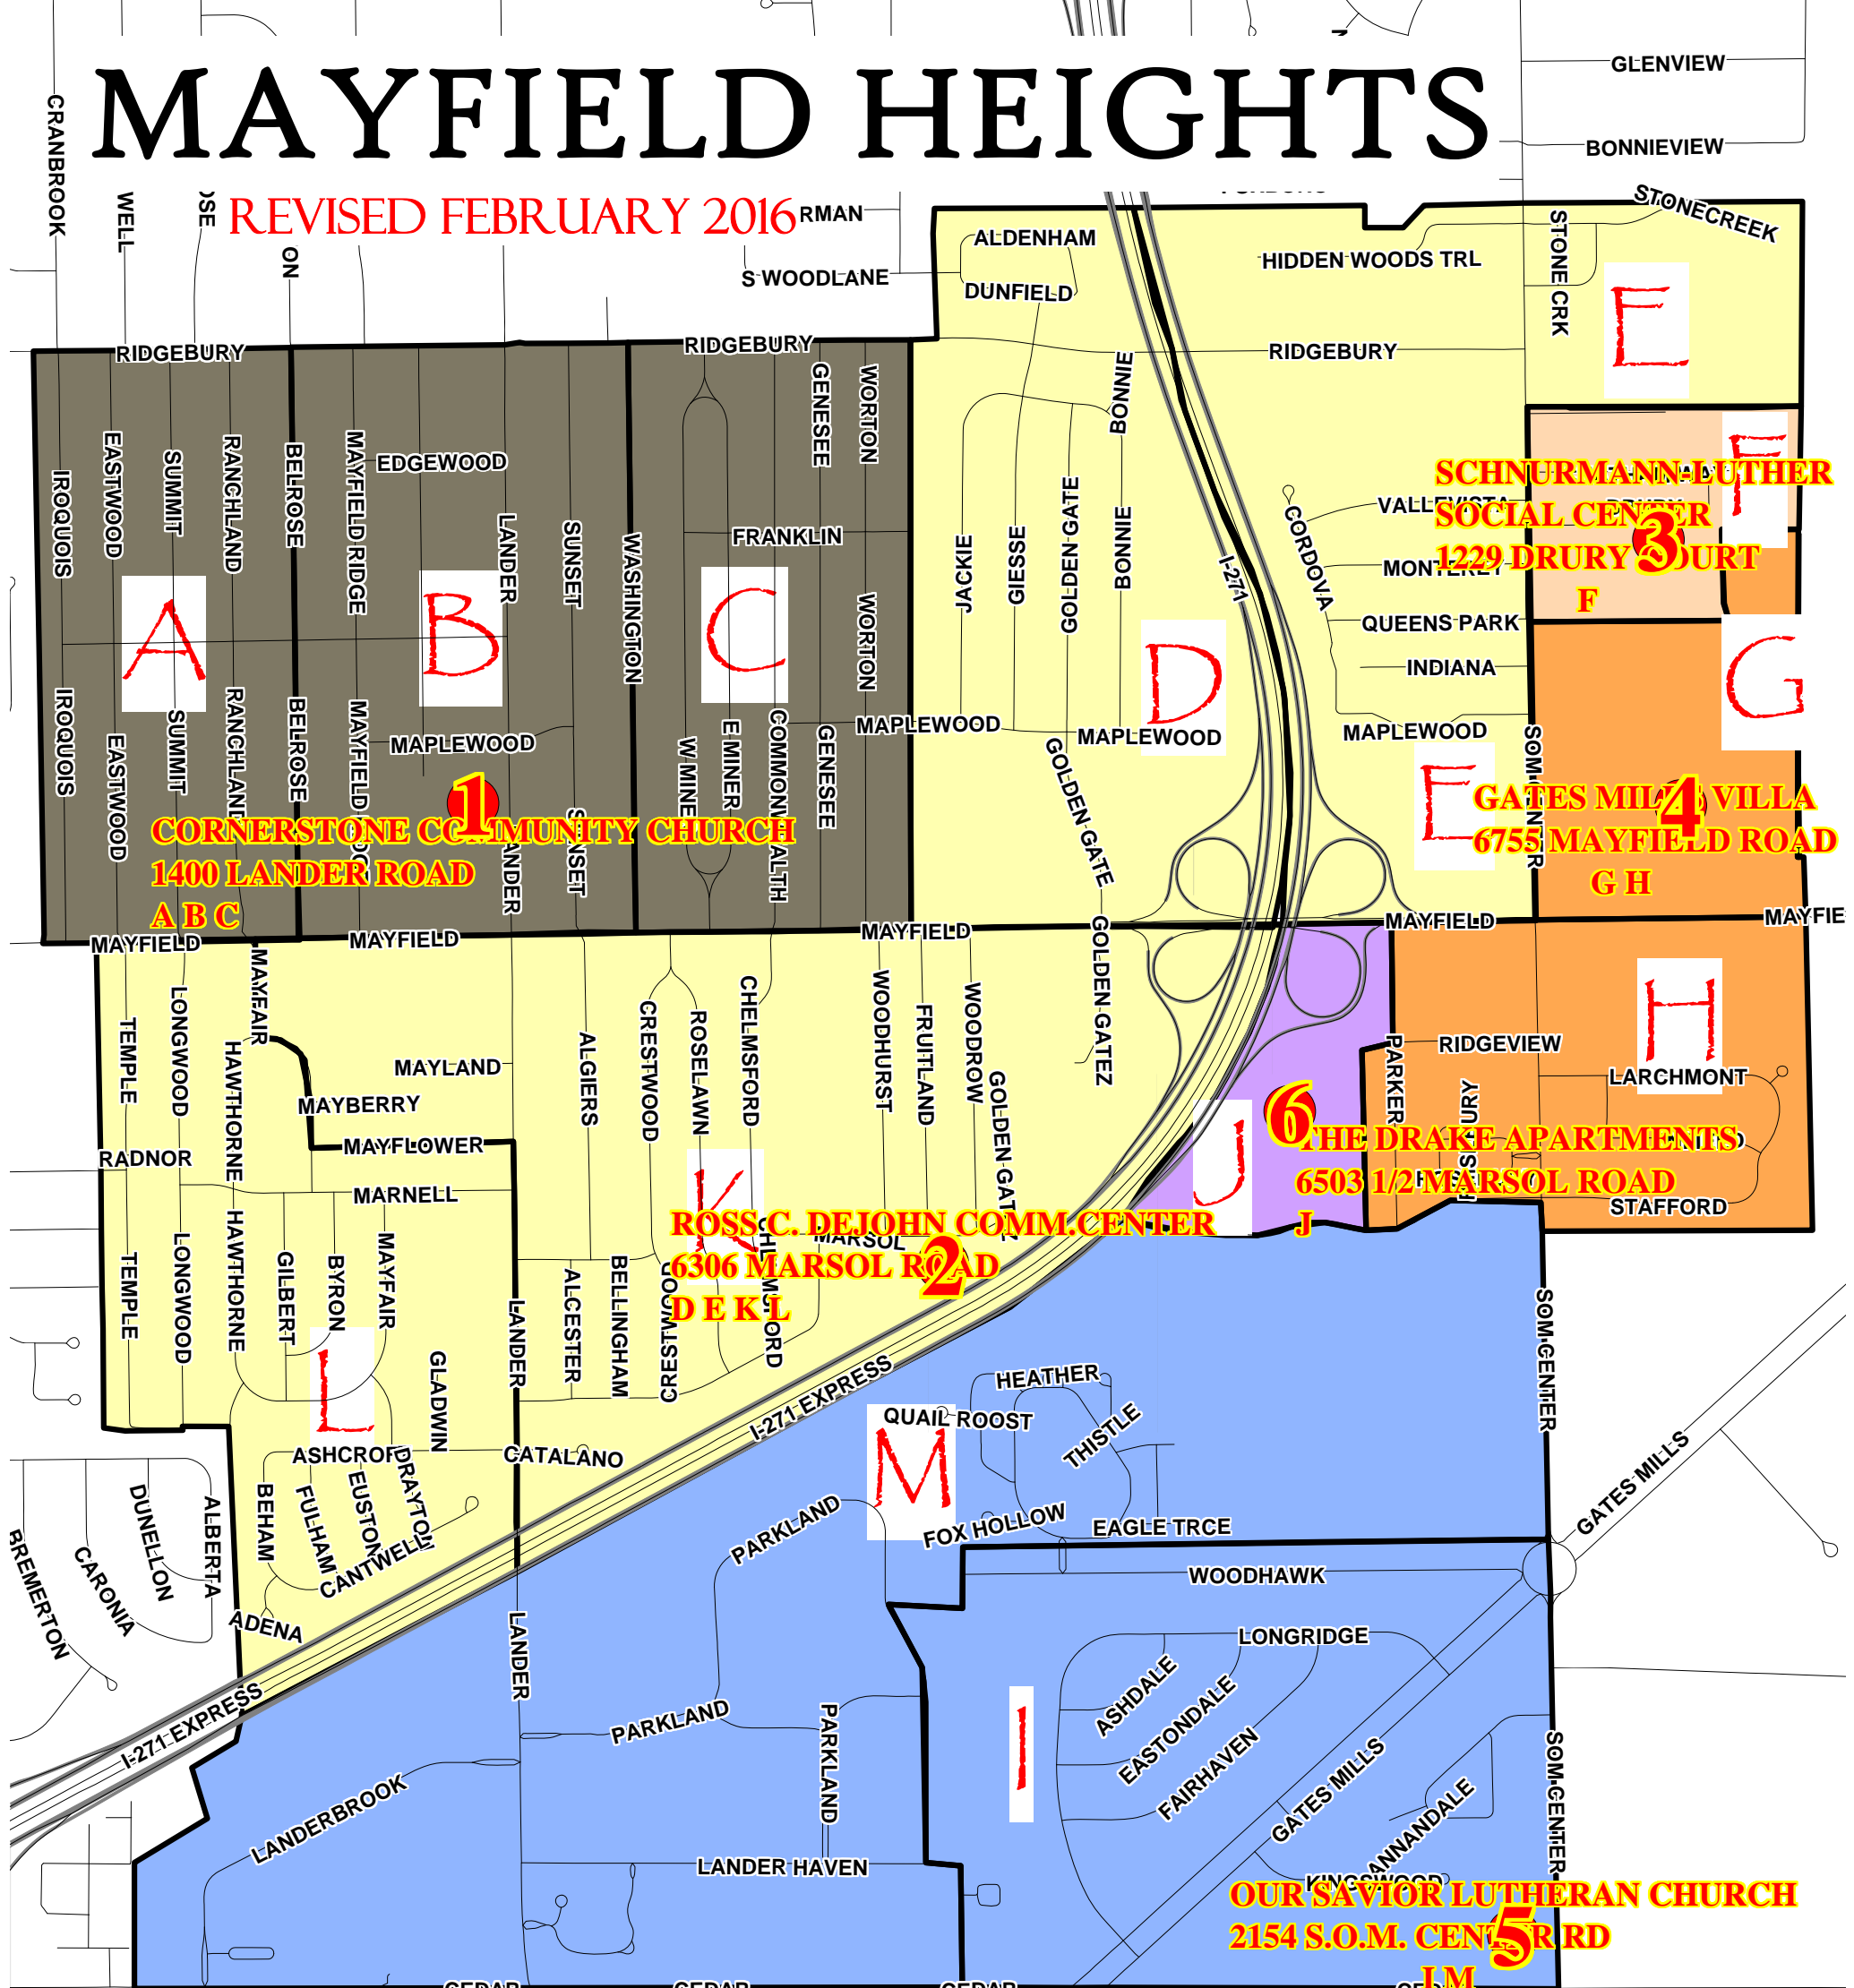

MAYFIELD HEIGHTS

REVISED FEBRUARY 2016

poll	location_line_1	location_line_2	Precinct
1	CORNERSTONE COMMUNITY CHURCH	1400 LANDER ROAD	A B C
2	ROSS C. DEJOHN COMM.CENTER	6306 MARSOL ROAD	D E K L
3	SCHNURMANN-LUTHER SOCIAL CENTER	1229 DRURY COURT	F
4	GATES MILLS VILLA	6755 MAYFIELD ROAD	G H
5	OUR SAVIOR LUTHERAN CHURCH	2154 S.O.M. CENTER RD	I M
6	THE DRAKE APARTMENTS	6503 1/2 MARSOL ROAD	J

- Precincts by Polling Location**
- CORNERSTONE COMMUNITY CHURCH
 - GATES MILLS VILLA
 - MAYFIELD MIDDLE SCHOOL
 - OUR SAVIOR LUTHERAN CHURCH
 - ROSS C. DEJOHN COMM.CENTER
 - SCHNURMANN-LUTHER SOCIAL CENTER
 - THE DRAKE APARTMENTS