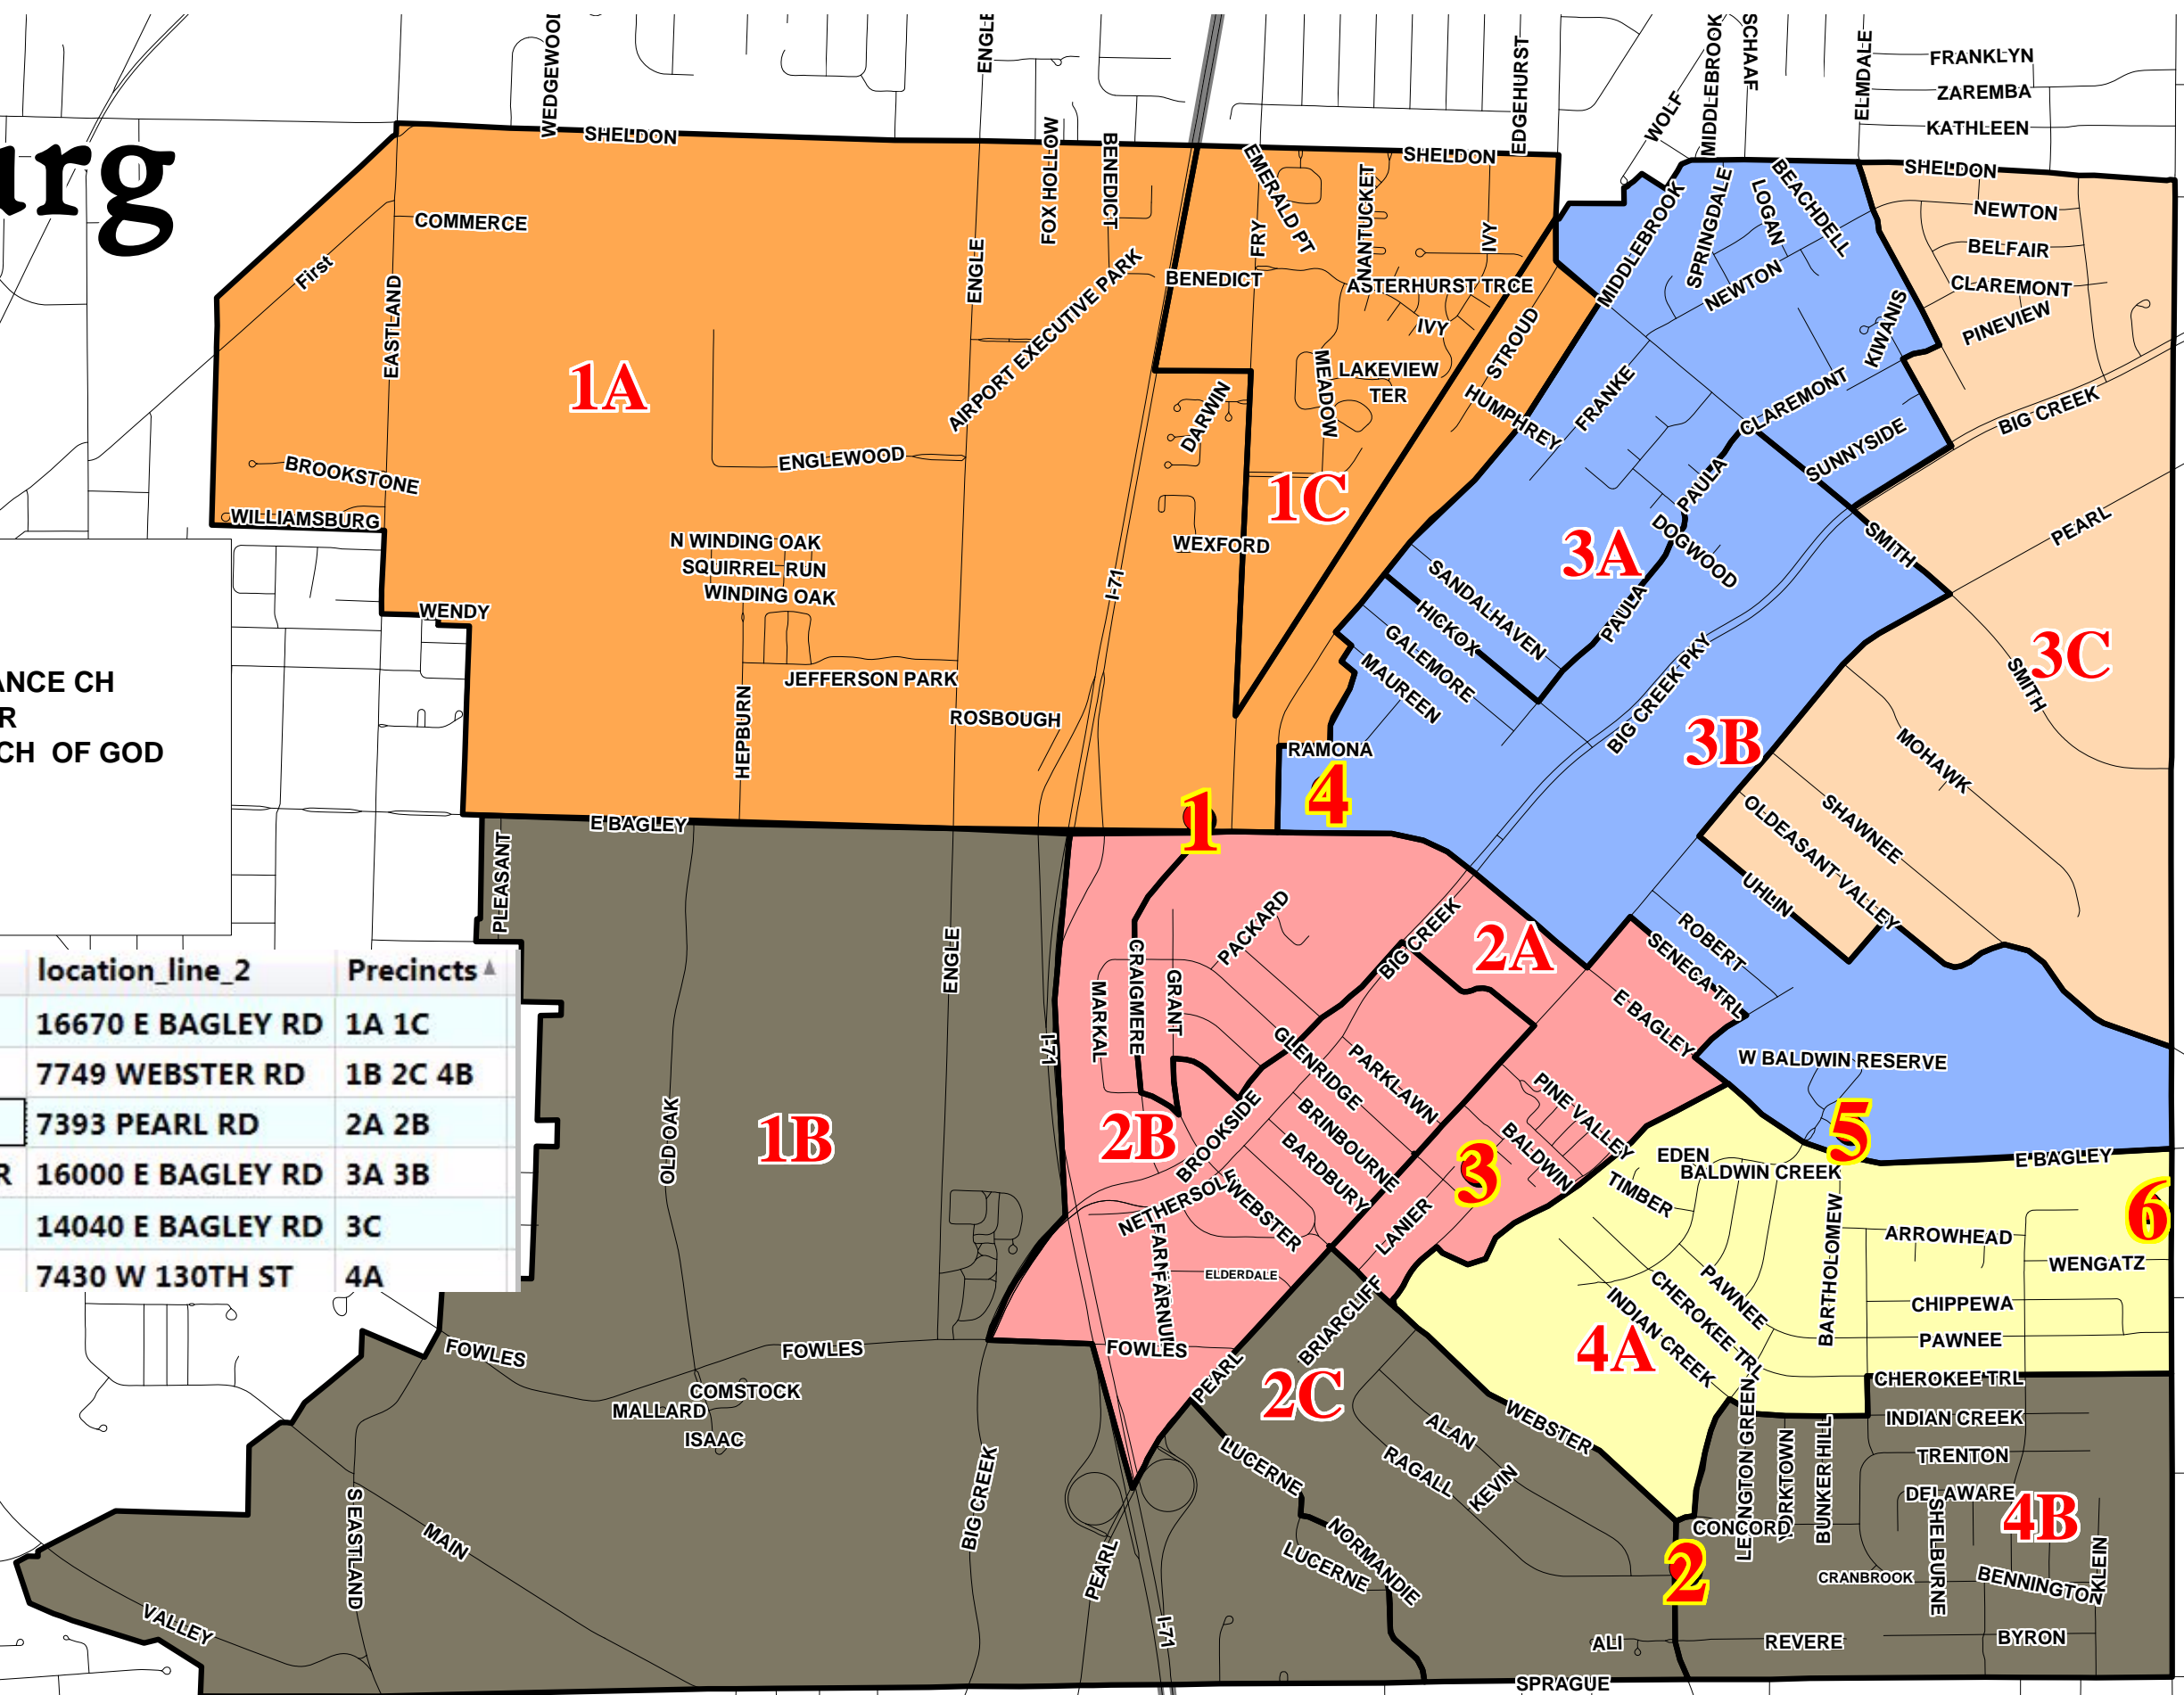

# Middleburg Heights

## Precincts by Polling Location

- BAPTIST MID-MISSIONS
- BETHEL-CLEVELAND-CHURCH
- GRACE CHRISTIAN MISSIONARY ALLIANCE CH
- MIDDLEBURG HEIGHTS COMM. CENTER
- THE CHURCH OF THE HARVEST CHURCH OF GOD
- TRINITY CHURCH

| poll | location_line_1                  | location_line_2   | Precincts ^ |
|------|----------------------------------|-------------------|-------------|
| 1    | BETHEL-CLEVELAND-CHURCH          | 16670 E BAGLEY RD | 1A 1C       |
| 2    | BAPTIST MID-MISSIONS             | 7749 WEBSTER RD   | 1B 2C 4B    |
| 3    | Grace Christian Alliance Church  | 7393 PEARL RD     | 2A 2B       |
| 4    | MIDDLEBURG HEIGHTS COMM. CENTER  | 16000 E BAGLEY RD | 3A 3B       |
| 5    | TRINITY CHURCH                   | 14040 E BAGLEY RD | 3C          |
| 6    | The Church of the Harvest of God | 7430 W 130TH ST   | 4A          |