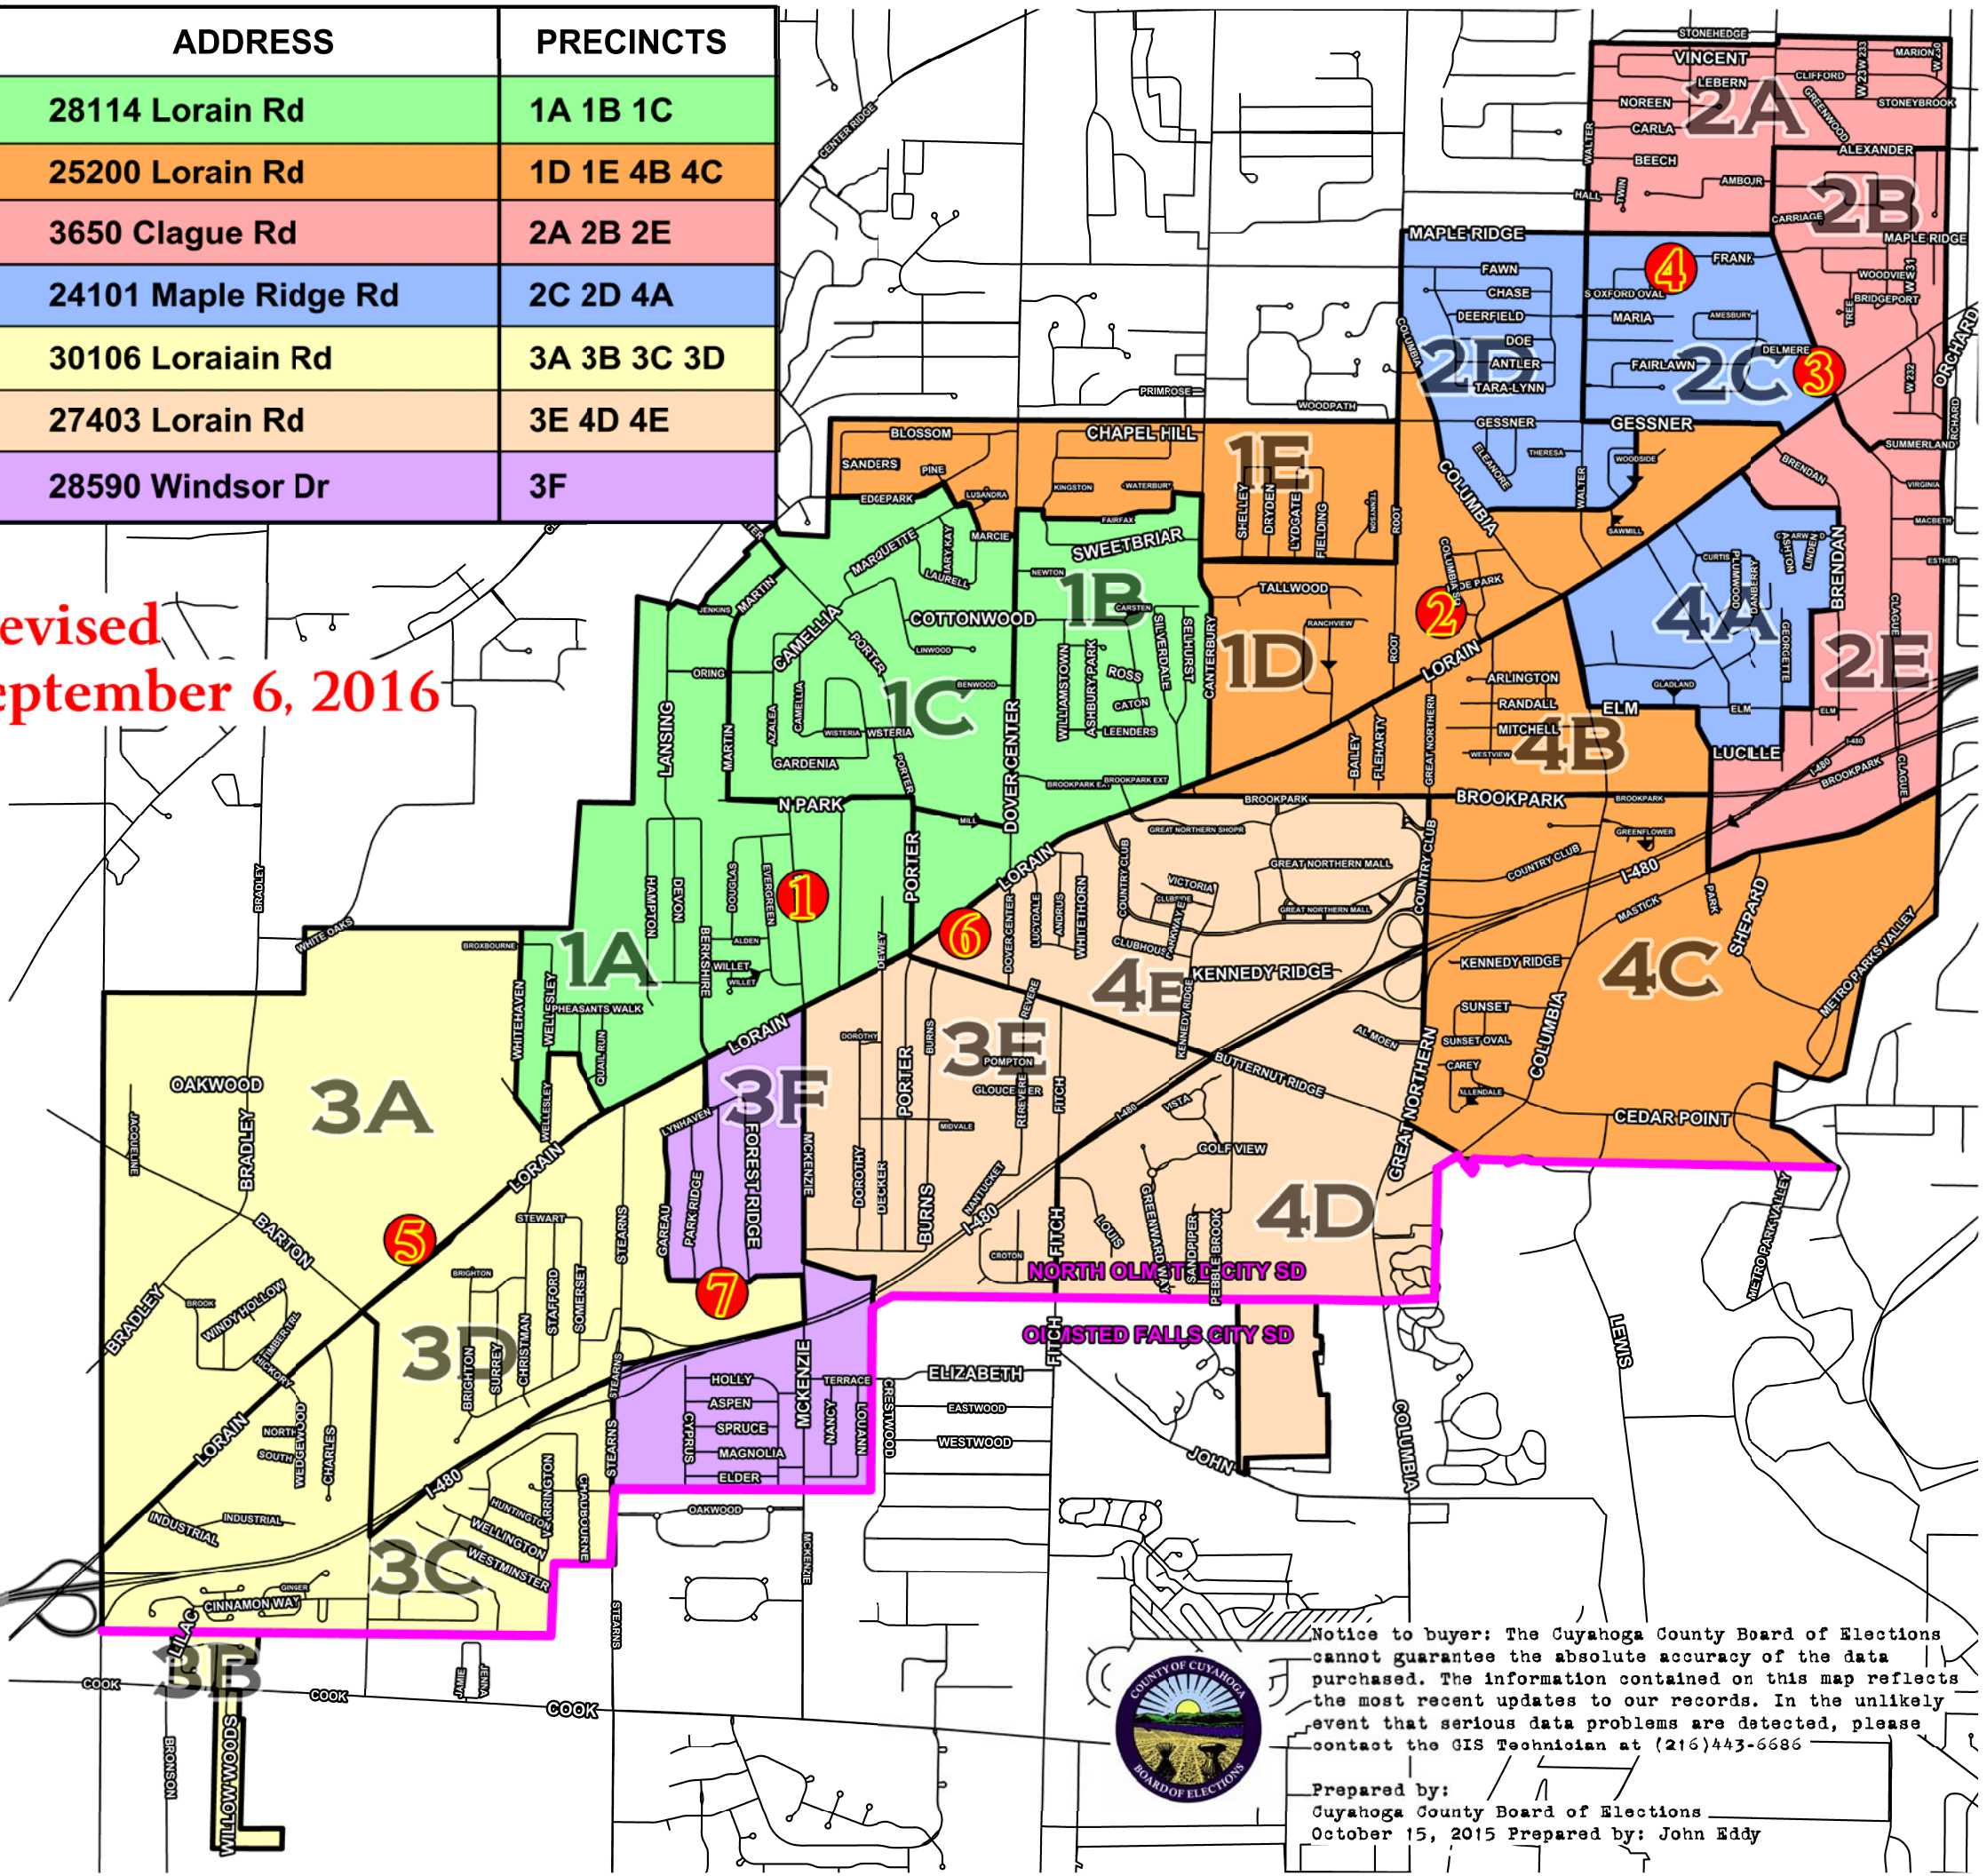

Poll	POLLING LOCATION	ADDRESS	PRECINCTS
1	North Olmsted Community Cabin	28114 Lorain Rd	1A 1B 1C
2	John Knox Prsbyterian Church	25200 Lorain Rd	1D 1E 4B 4C
3	Clague Rd. United Church of Christ	3650 Clague Rd	2A 2B 2E
4	Mpale Elementary School	24101 Maple Ridge Rd	2C 2D 4A
5	Church of Saint Clarence	30106 Loraian Rd	3A 3B 3C 3D
6	North Olmsted Branch Library	27403 Lorain Rd	3E 4D 4E
7	Spurce Elementary Schoool	28590 Windsor Dr	3F

# North Olmsted

Notice to buyer: The Cuyahoga County Board of Elections cannot guarantee the absolute accuracy of the data purchased. The information contained on this map reflects the most recent updates to our records. In the unlikely event that serious data problems are detected, please contact the GIS Technician at (216)443-6686