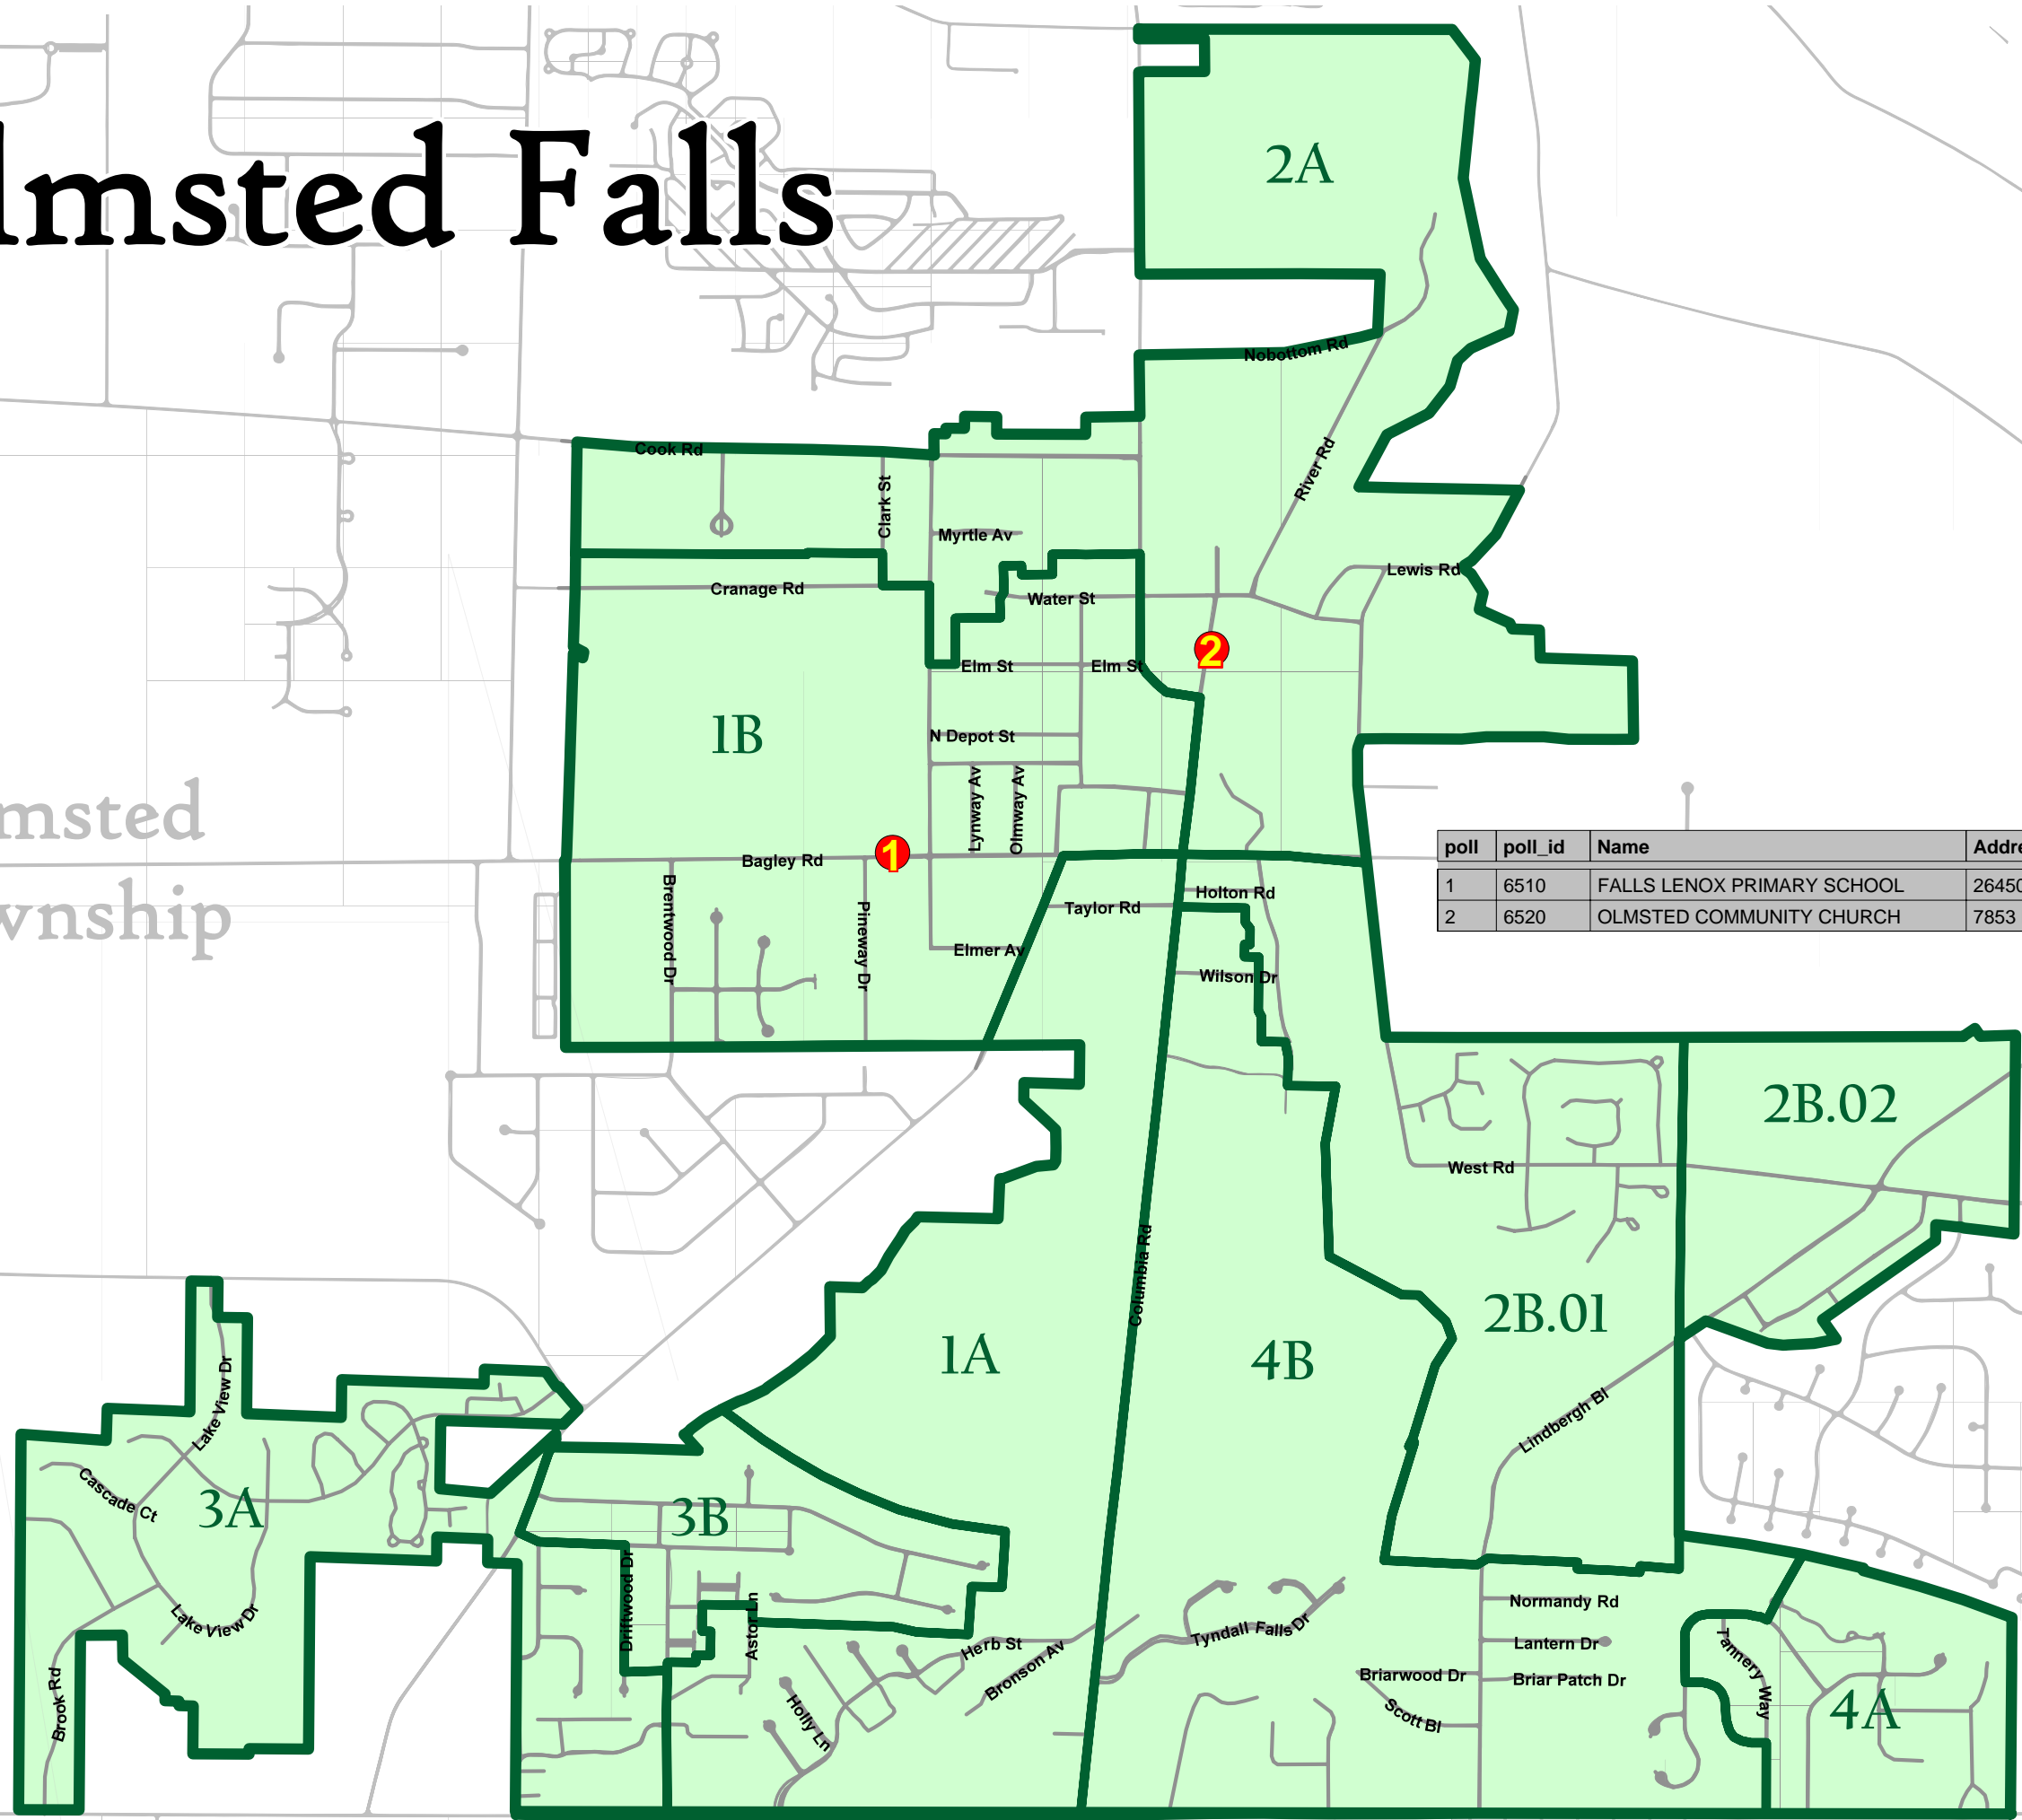

Olmsted Falls

Olmsted
Township

poll	poll_id	Name	Address	Precincts
1	6510	FALLS LENOX PRIMARY SCHOOL	26450 BAGLEY ROAD	1A; 1B; 3A; 3B & 4B
2	6520	OLMSTED COMMUNITY CHURCH	7853 MAIN STREET	2A; (2B.01 & 2B.02) & 4A

Notice to buyer: The Cuyahoga County Board of Elections cannot guarantee the absolute accuracy of the data purchased. The information contained on this map reflects the most recent update of our records. In the unlikely event serious data problems are detected, please contact the GIS Technician at (216) 443-6686.