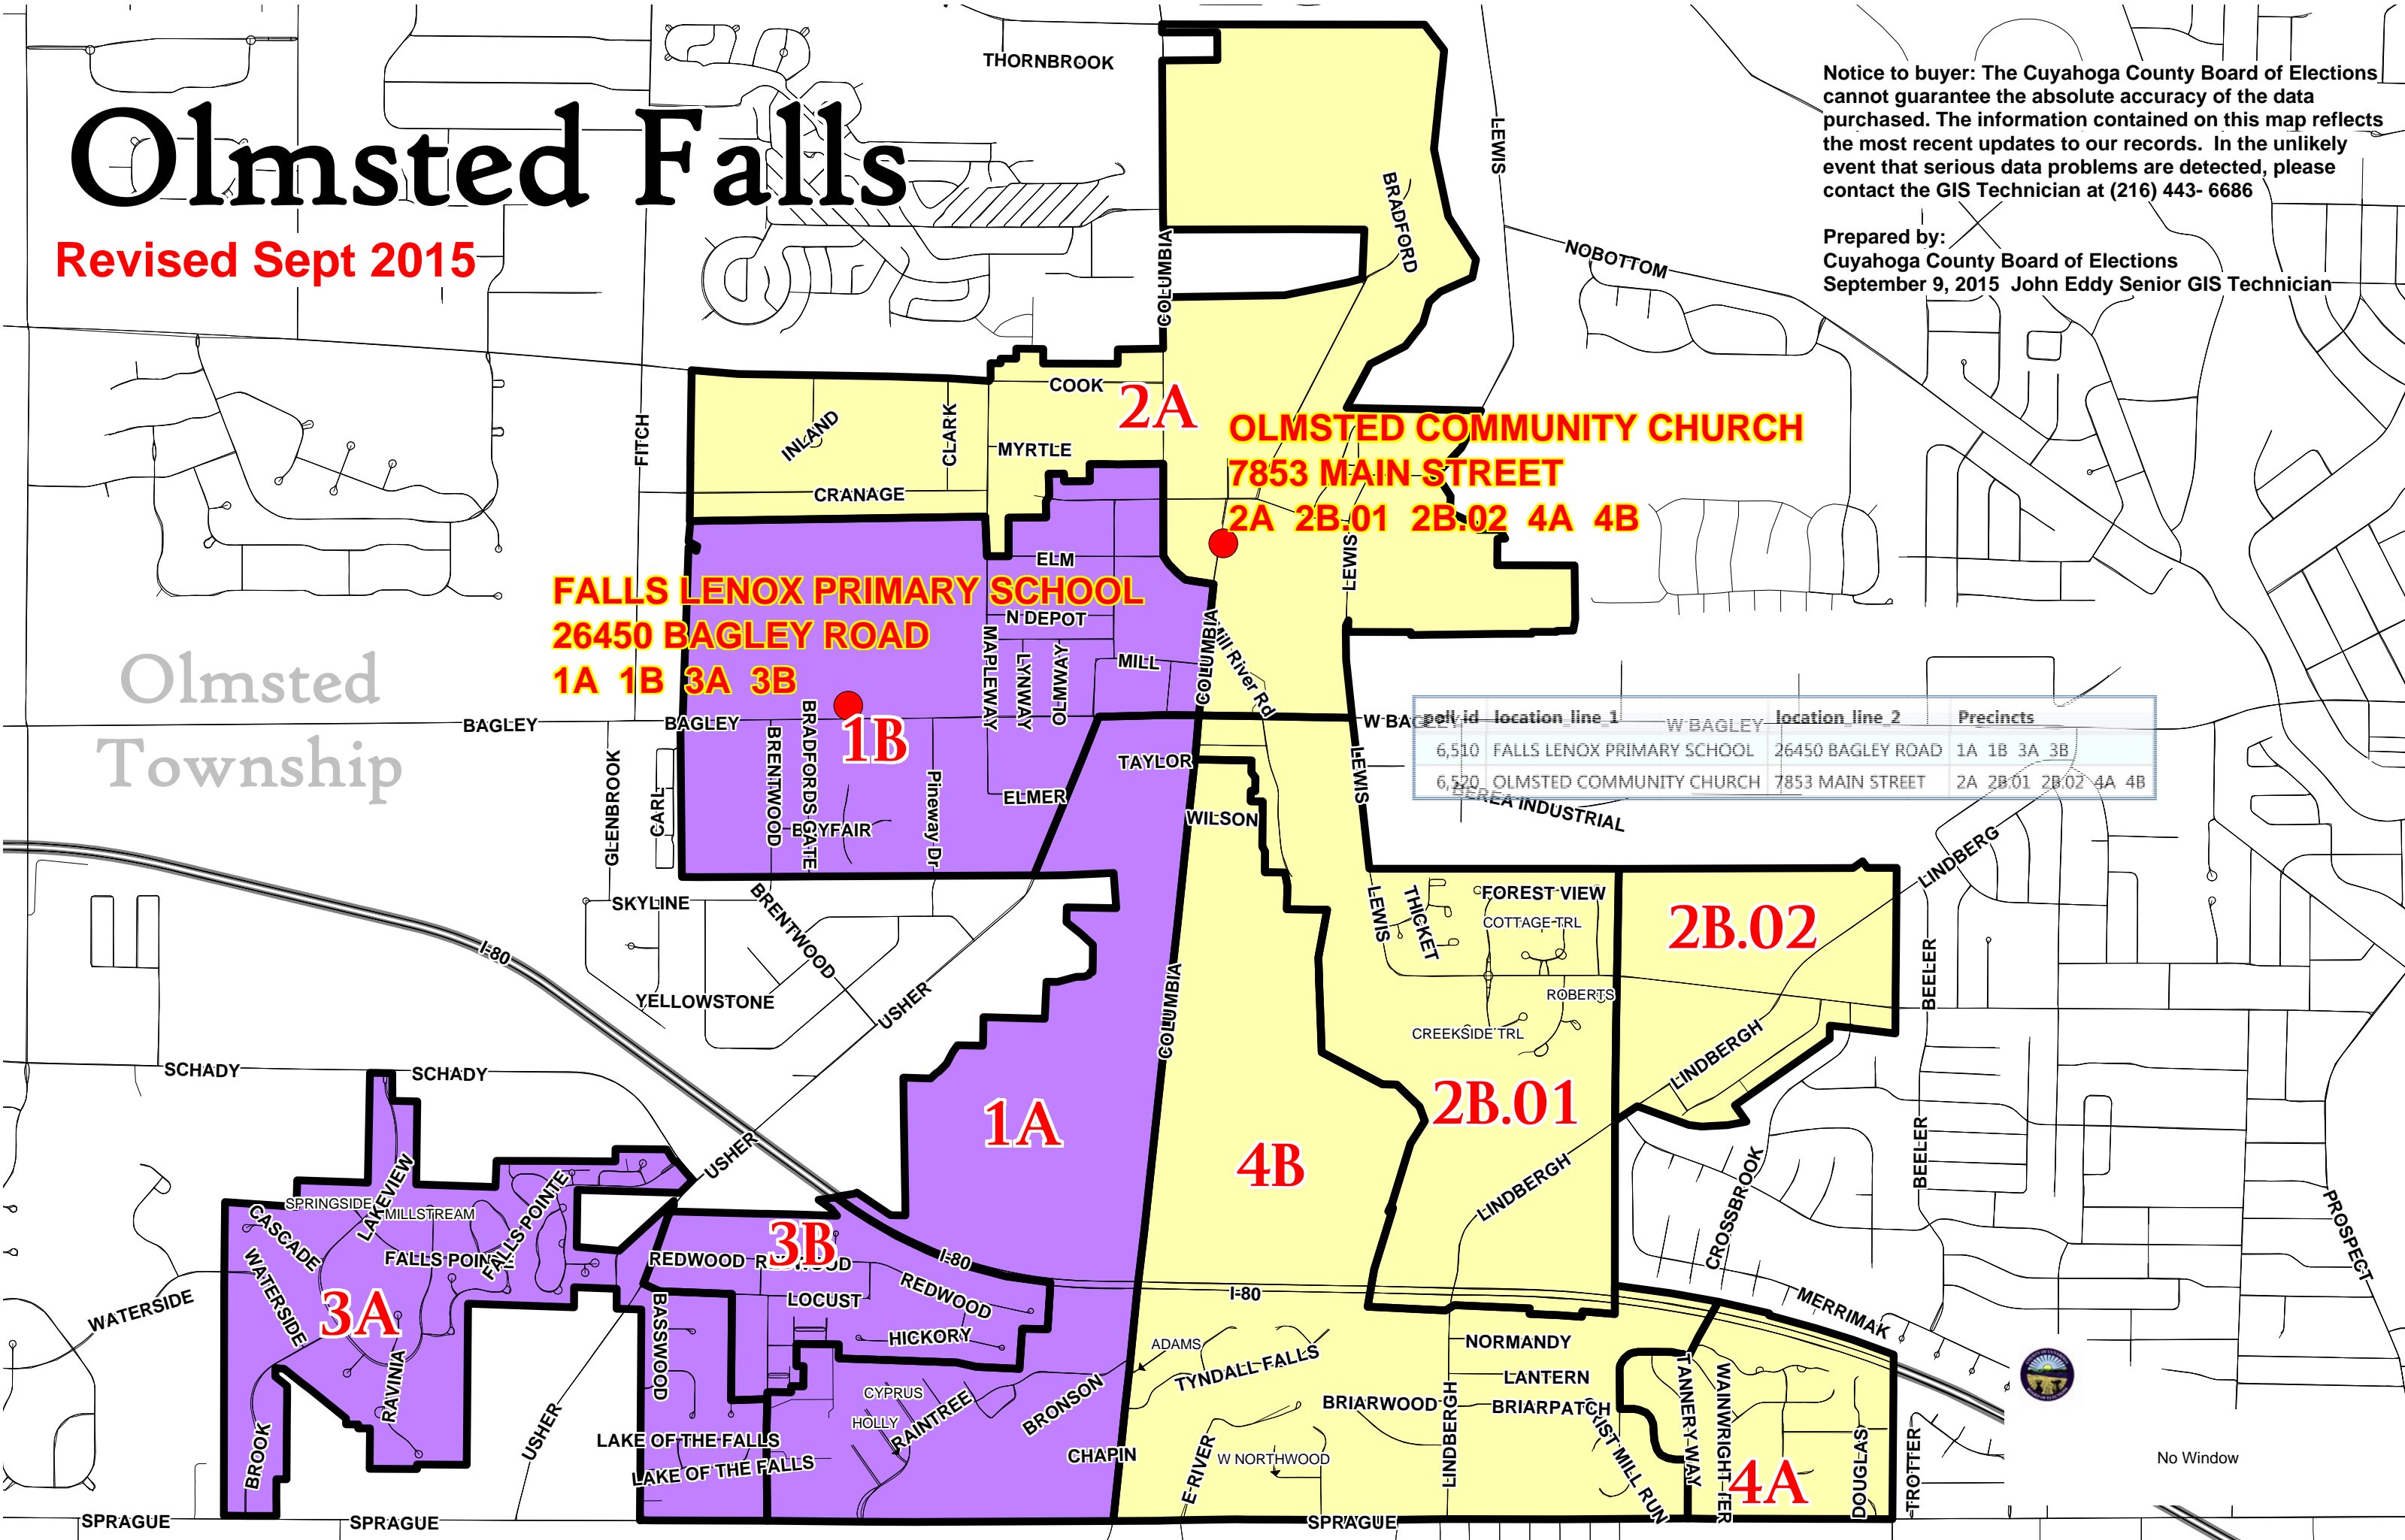

Olmsted Falls

Revised Sept 2015

Notice to buyer: The Cuyahoga County Board of Elections cannot guarantee the absolute accuracy of the data purchased. The information contained on this map reflects the most recent updates to our records. In the unlikely event that serious data problems are detected, please contact the GIS Technician at (216) 443- 6686

Prepared by:
Cuyahoga County Board of Elections
September 9, 2015 John Eddy Senior GIS Technician

Olmsted
Township

2A OLMSTED COMMUNITY CHURCH
7853 MAIN STREET
2A 2B.01 2B.02 4A 4B

FALLS LENOX PRIMARY SCHOOL
26450 BAGLEY ROAD
1A 1B 3A 3B

poll id	location line 1	location line 2	Precincts
6,510	FALLS LENOX PRIMARY SCHOOL	26450 BAGLEY ROAD	1A 1B 3A 3B
6,520	OLMSTED COMMUNITY CHURCH	7853 MAIN STREET	2A 2B.01 2B.02 4A 4B

No Window