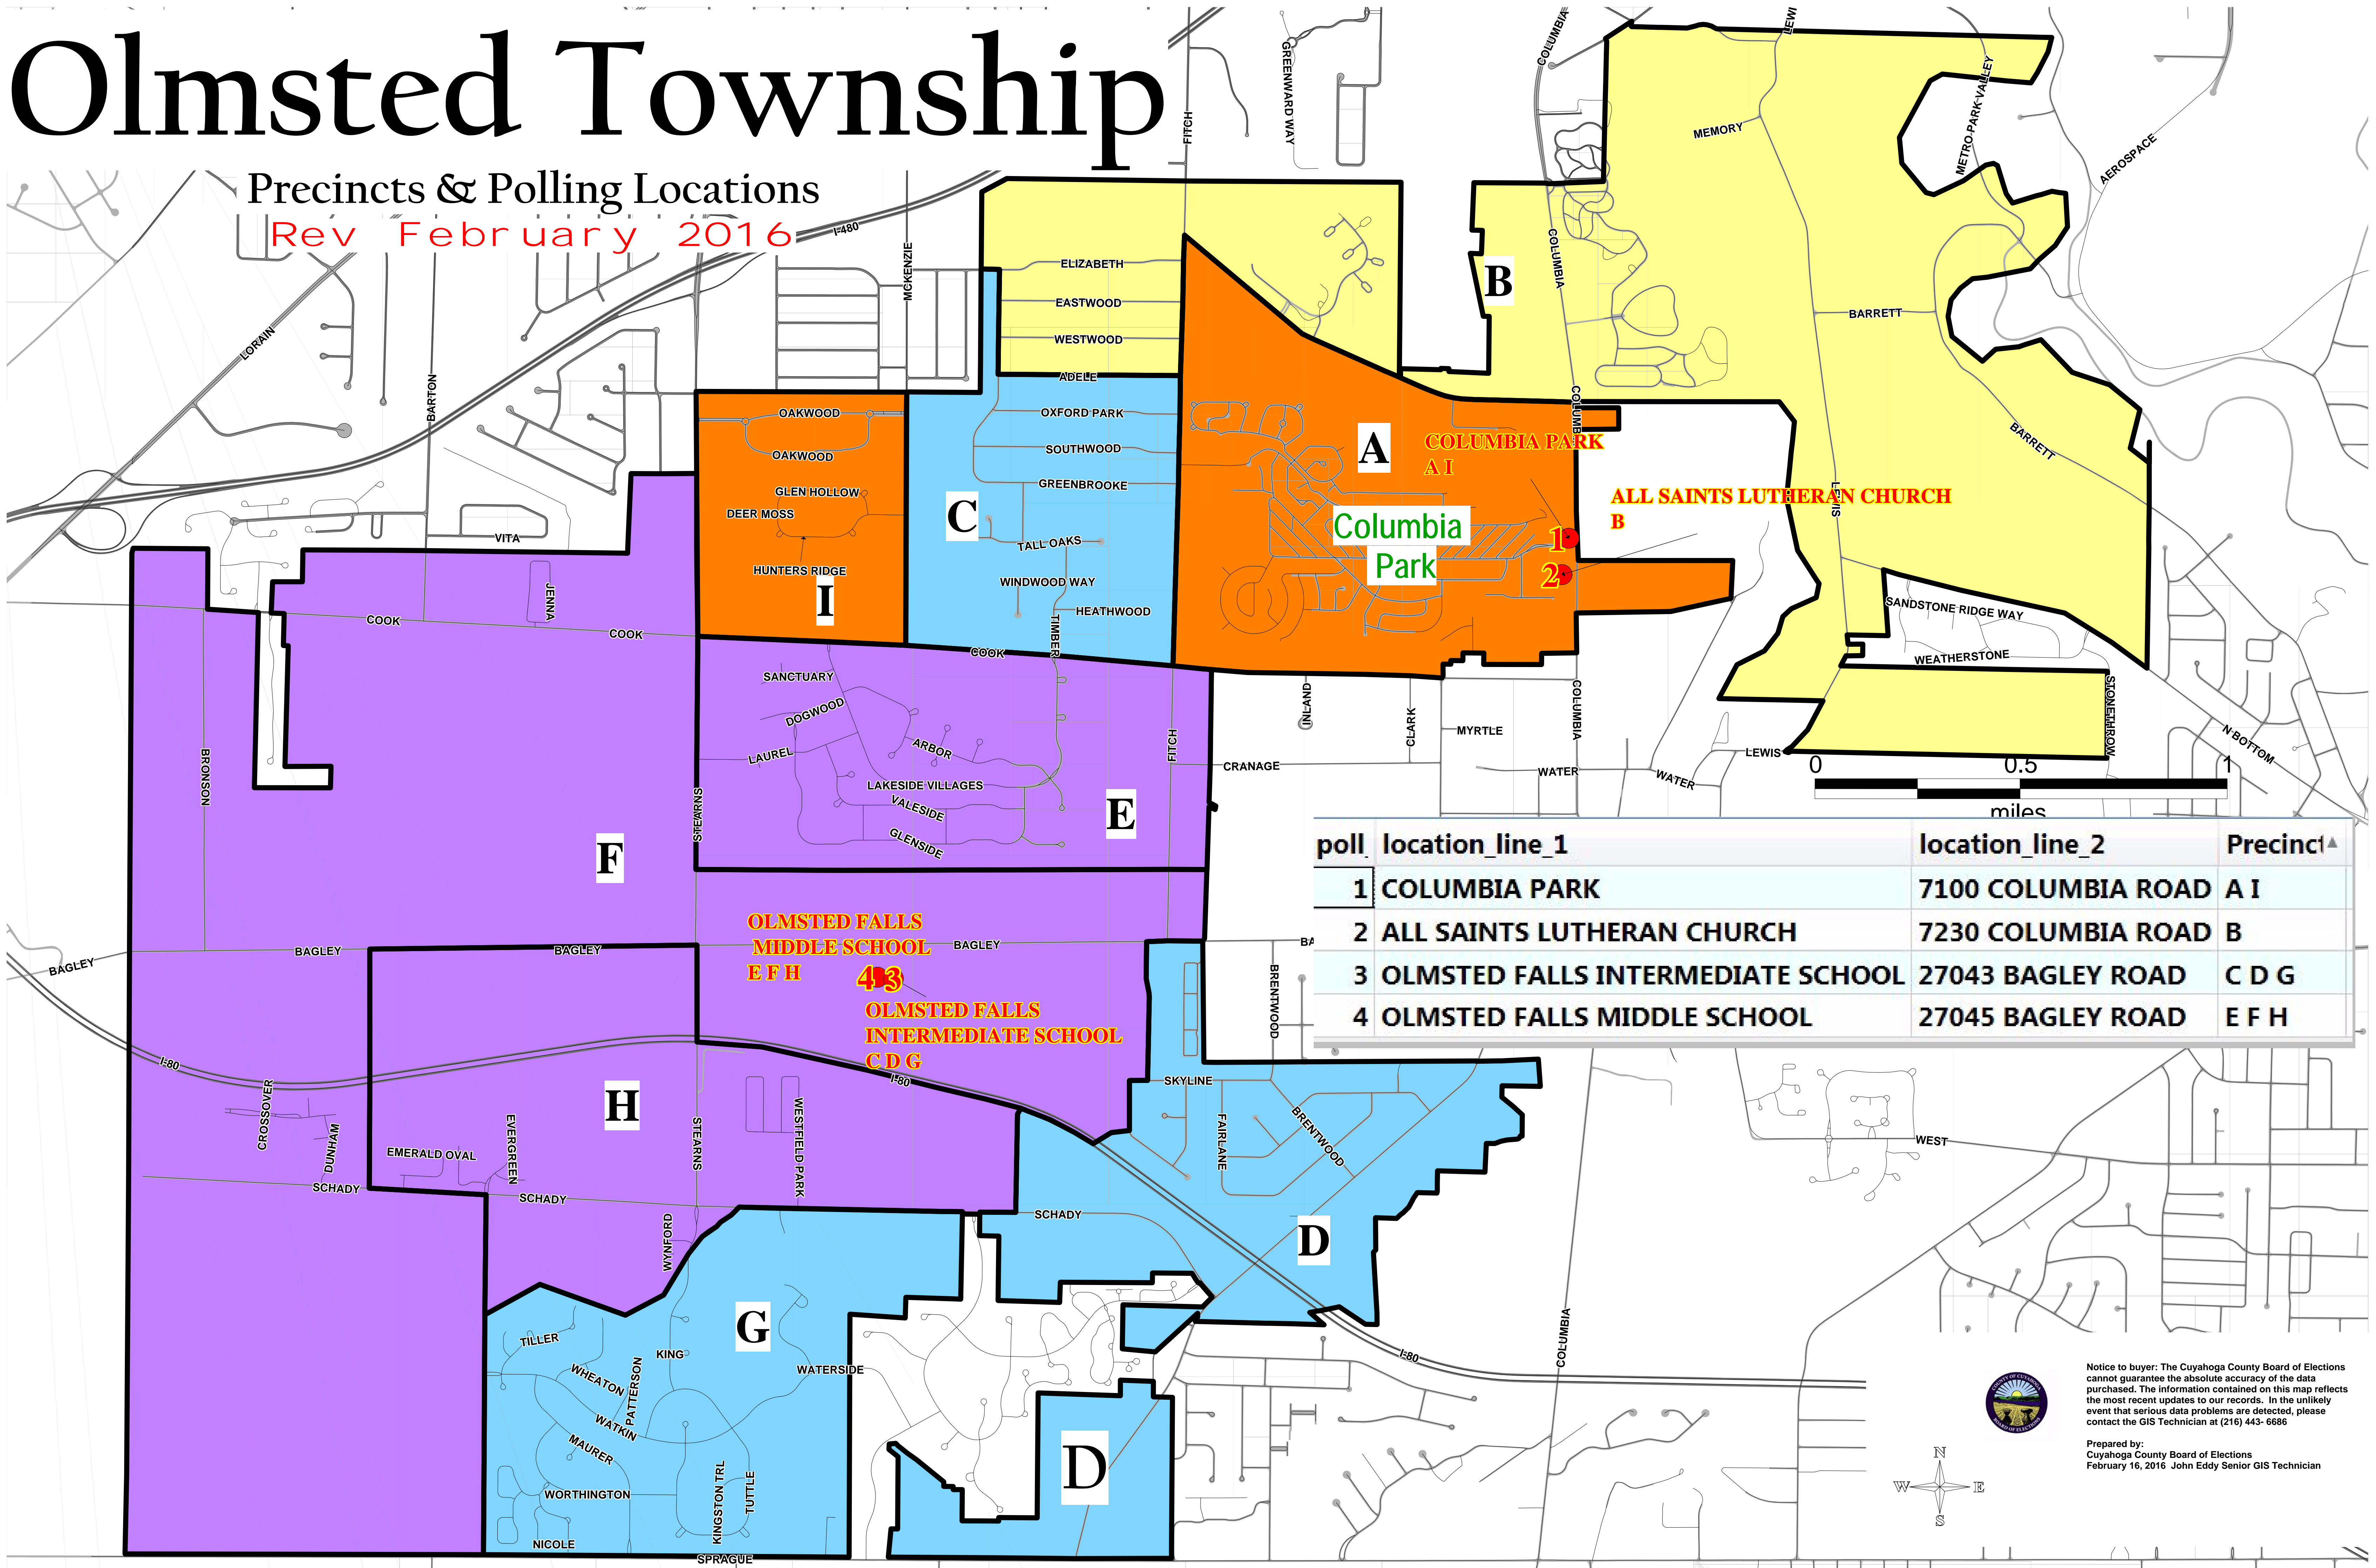

Olmsted Township

Precincts & Polling Locations

Rev February 2016

poll location_line_1	location_line_2	Precinct
1 COLUMBIA PARK	7100 COLUMBIA ROAD	A I
2 ALL SAINTS LUTHERAN CHURCH	7230 COLUMBIA ROAD	B
3 OLMSTED FALLS INTERMEDIATE SCHOOL	27043 BAGLEY ROAD	C D G
4 OLMSTED FALLS MIDDLE SCHOOL	27045 BAGLEY ROAD	E F H

OLMSTED FALLS MIDDLE SCHOOL
E F H
433
OLMSTED FALLS INTERMEDIATE SCHOOL
C D G

Prepared by:
Cuyahoga County Board of Elections
February 16, 2016 John Eddy Senior GIS Technician