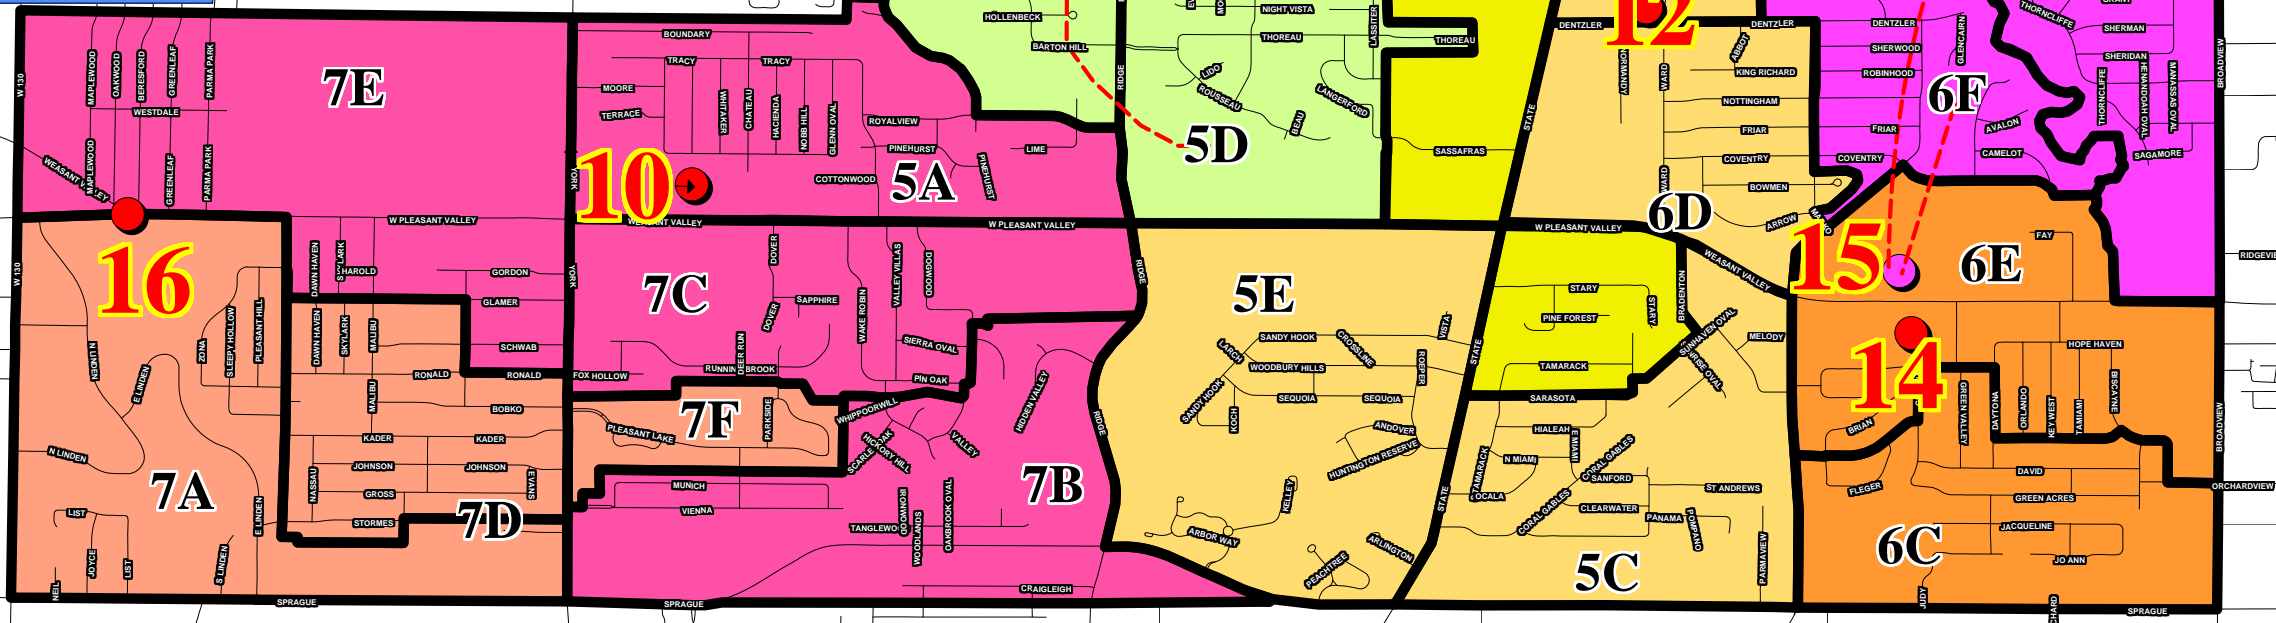

## Polling Locations

1	St Bridget of Kildare School	5620 Hauserman Rd	1A 1B 1C
2	Ridge-Brook Elementary School	7915 Manhattan Ave	1D 1E 1F
3	Renwood Elementary School	8020 Deerfield Dr	2A 2E 8C
4	Michael A Reis Rink	5000 Forestwood Rd	2B 2C 2D
5	American Legion Post #572	6483 State Rd	3A 3D 3F
6	Thoreau Park Elementary School	5401 West 54th St	3B 3C 3E
7	John Muir Elementary School	5531 West 24th St	4A 4E
8	Parma Evangelical Lutheran Church	5280 Broadview Rd	4B 4D
9	Shiloh Middle School	2303 Grantwood Dr	4C 9D 9F
10	Pleasant Valley Elementary School	9906 West Pleasant Valley Rd	5A 7B 7C 7E
11	Parma Library	6996 Powers Bl	5B 5D
12	Dentzler Elementary School	3600 Dentzler Rd	5C 5E 6B 6D
13	St. Anthony's School	6750 State Rd	5F 6A 9A
14	Green Valley Elementary School	2401 West Pleasant Valley Rd	6C 6E
15	Normandy High School	2500 West Pleasant Valley Rd	6F 9E
16	Bethel Temple	12901 West Pleasant Valley Rd	7A 7D 7F
17	Ridgewood United Methodist Church	6330 Ridge Rd	8A
18	Donna Smallwood Activities Center	7001 West Ridgewood Dr	8B 8D 8E
19	Elks Hall	2300 Snow Rd	9B 9C

**Legend**

- U.S. Congressional Boundary
- Parma Voting Precincts
- Streets

Precincts approved July 14, 2015

Revised 04-27-2017

Notice to buyer: The Cuyahoga County Board of Elections cannot guarantee the absolute accuracy of the data purchased. The information contained on this map reflects the most recent update of our records. In the unlikely event serious data problems are detected, please contact the GIS Technician at (216) 443-6686. Prepared by John Eddy April 17, 2017

US Congressional District 11

US Congress District 9

US Congress District 16