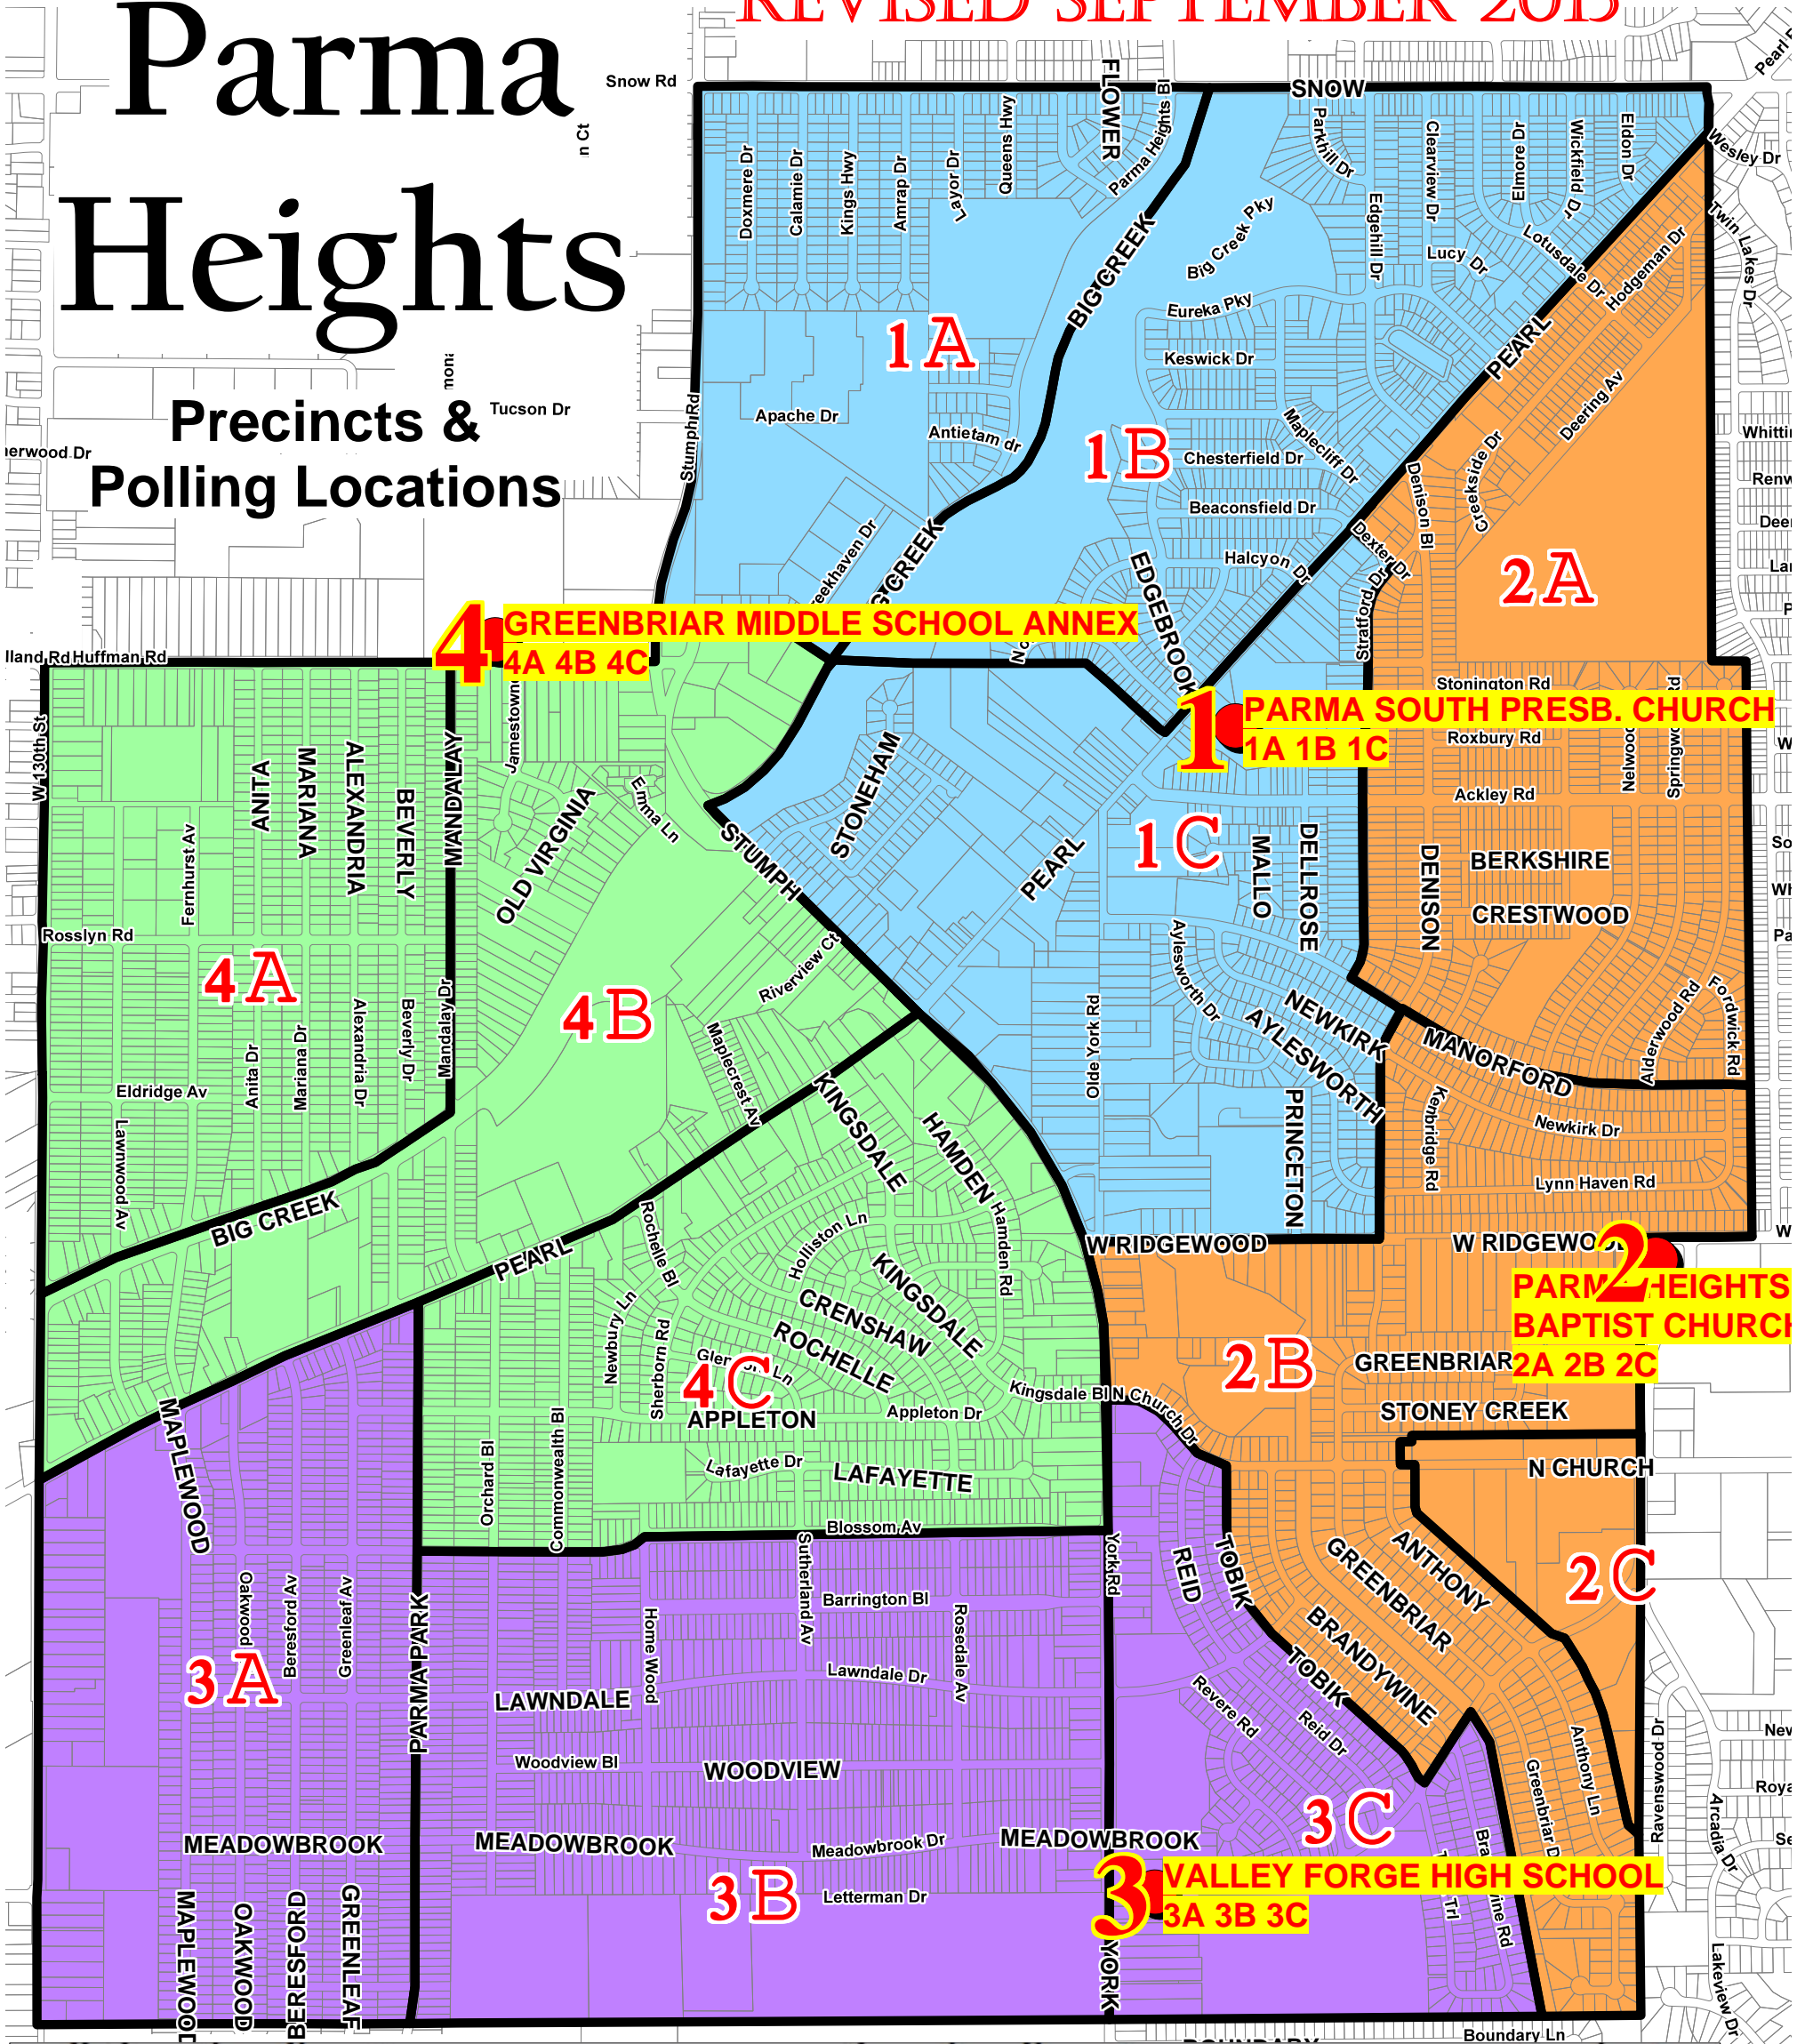

# Parma Heights

## Precincts & Polling Locations

poll_location_line_1	location_line_2	Precincts
1 PARMA SOUTH PRESB. CHURCH	6155 PEARL ROAD	1A 1B 1C
2 PARMA HEIGHTS BAPTIST CHURCH	8971 WEST RIDGEWOOD DRIVE	2A 2B 2C
3 VALLEY FORGE HIGH SCHOOL	9999 INDEPENDENCE BOULEVARD	3A 3B 3C
4 GREENBRIAR MIDDLE SCHOOL ANNEX	11810 HUFFMAN ROAD	4A 4B 4C