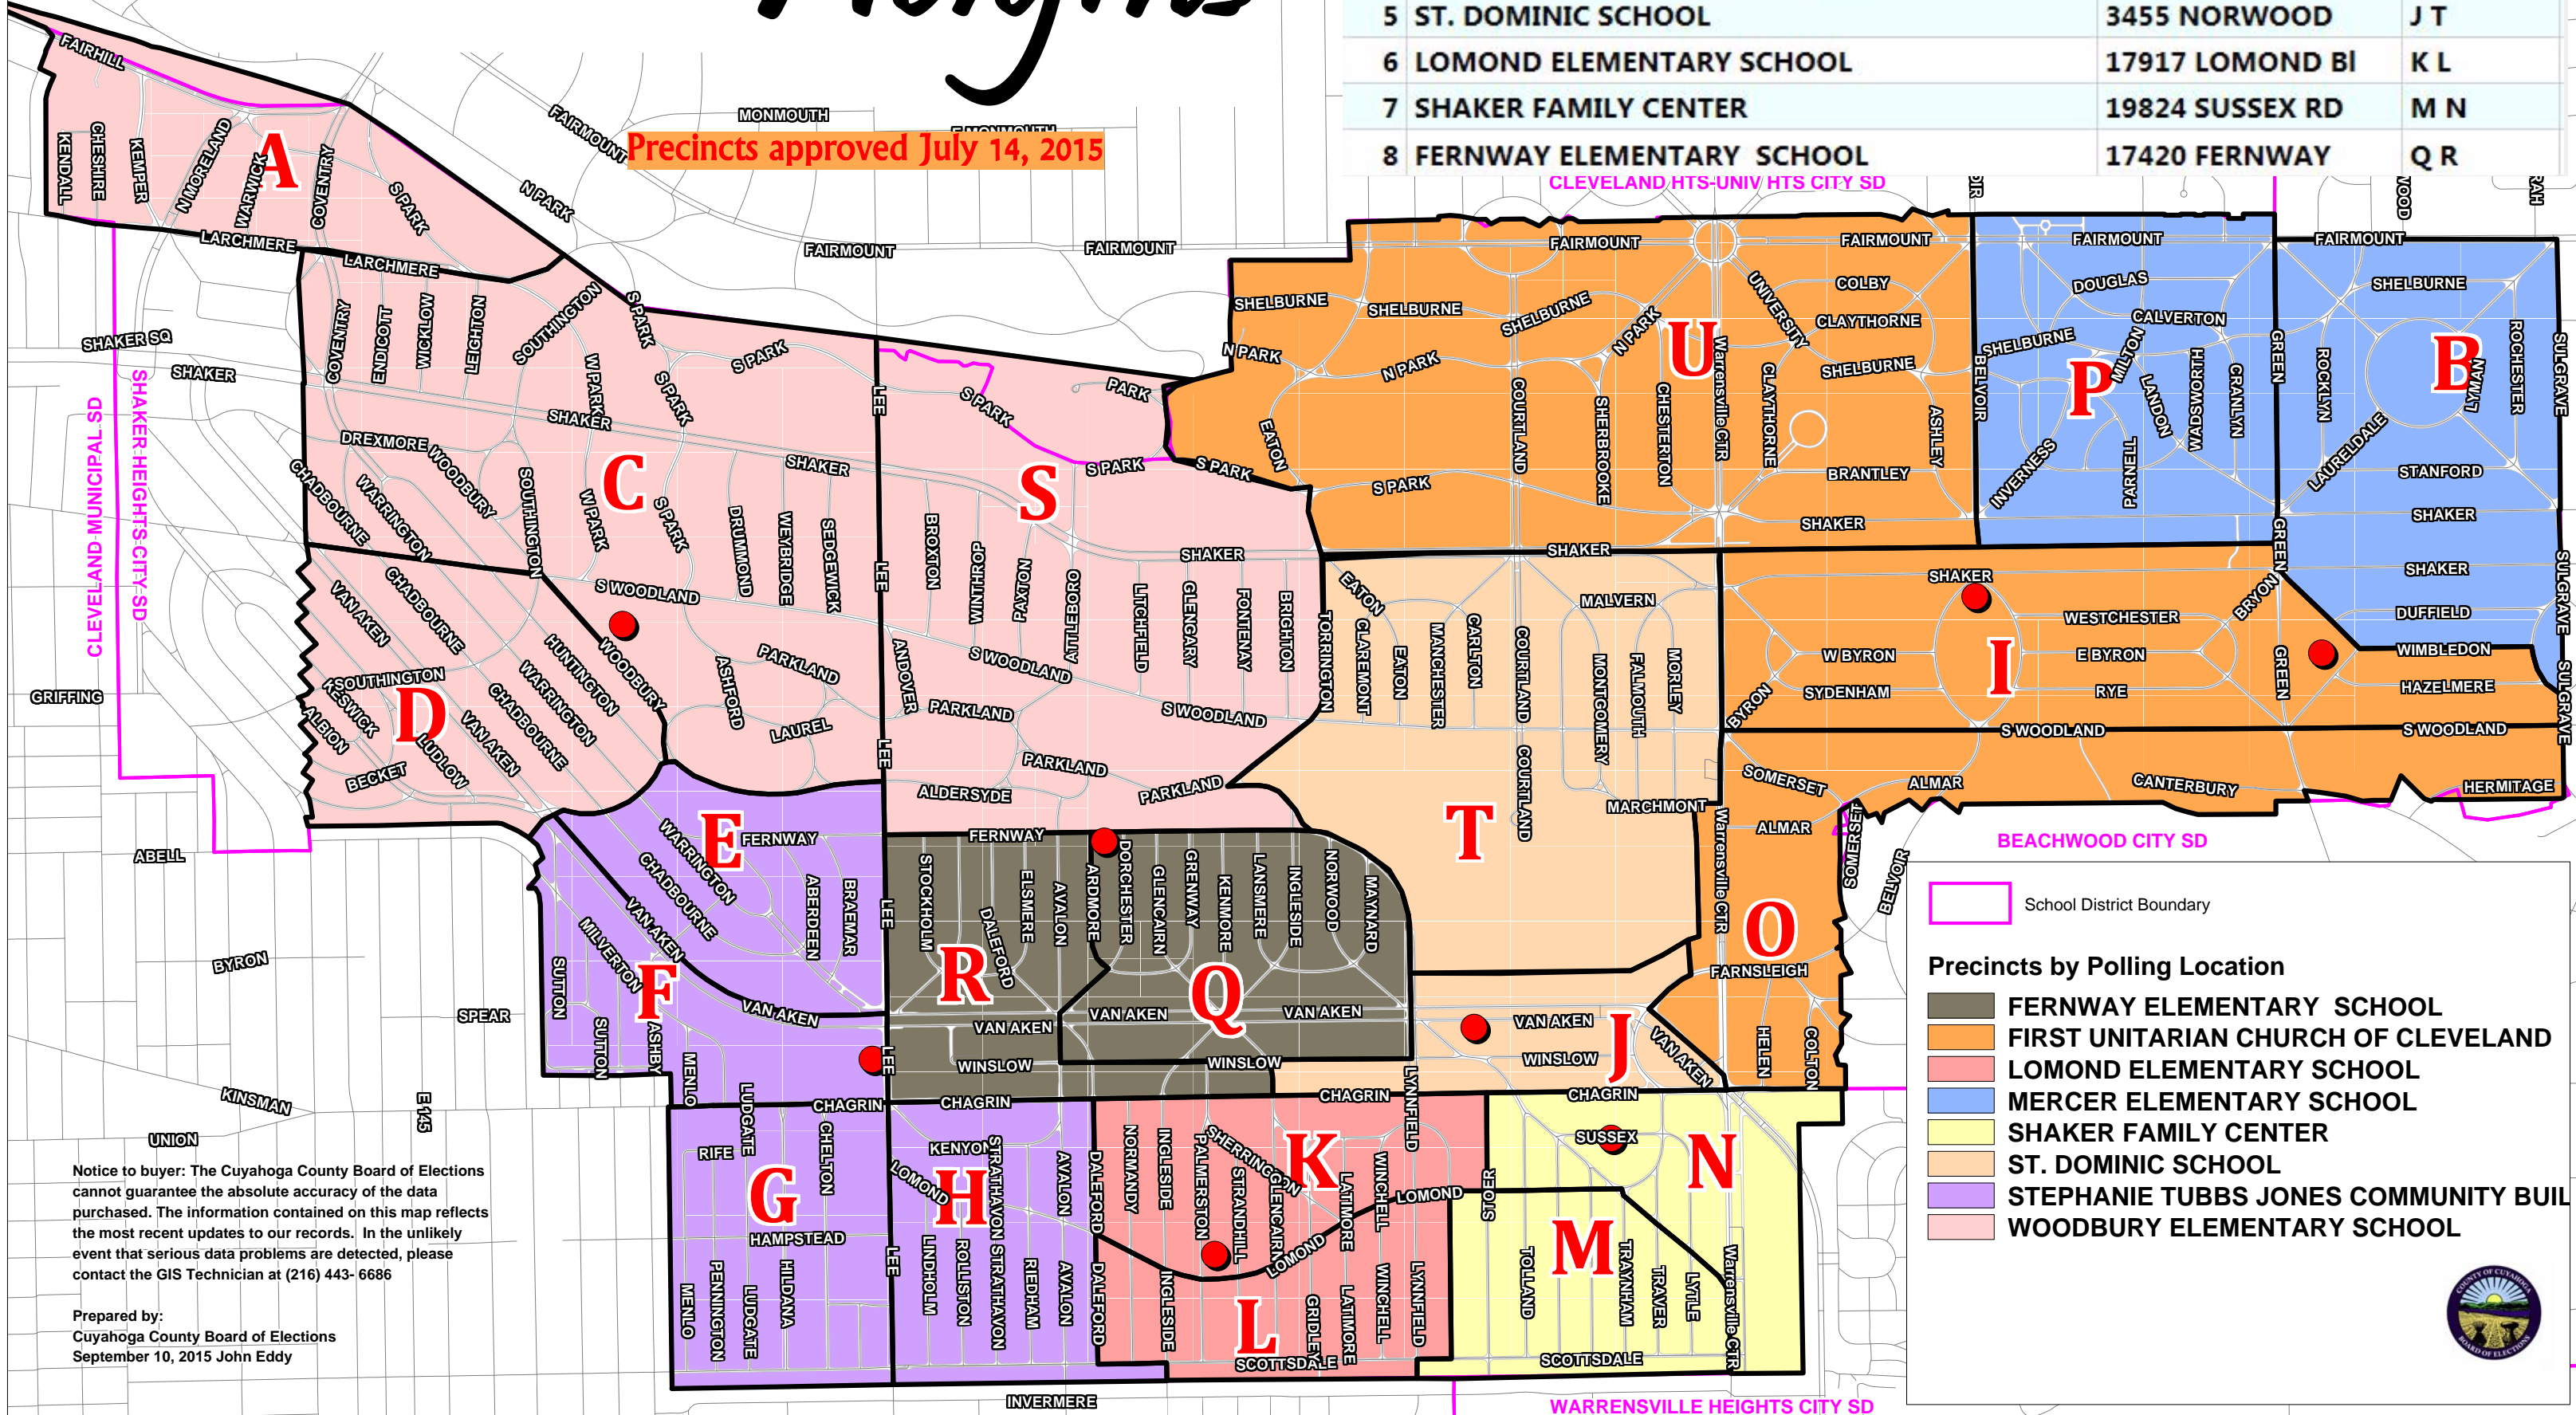

Shaker Heights

Precincts approved July 14, 2015

poll location_line_1	location_line_2	Precincts ^
1 WOODBURY ELEMENTARY SCHOOL	15400 S WOODLAND	A C D S
2 MERCER ELEMENTARY SCHOOL	23325 WIMBLEDON	B P
3 STEPHANIE TUBBS JONES COMMUNITY BUILDING	3450 LEE ROAD	E F G H
4 FIRST UNITARIAN CHURCH OF CLEVELAND	21600 SHAKER BL	I O U
5 ST. DOMINIC SCHOOL	3455 NORWOOD	J T
6 LOMOND ELEMENTARY SCHOOL	17917 LOMOND BI	K L
7 SHAKER FAMILY CENTER	19824 SUSSEX RD	M N
8 FERNWAY ELEMENTARY SCHOOL	17420 FERNWAY	Q R

Precincts by Polling Location

- FERNWAY ELEMENTARY SCHOOL
- FIRST UNITARIAN CHURCH OF CLEVELAND
- LOMOND ELEMENTARY SCHOOL
- MERCER ELEMENTARY SCHOOL
- SHAKER FAMILY CENTER
- ST. DOMINIC SCHOOL
- STEPHANIE TUBBS JONES COMMUNITY BUILDING
- WOODBURY ELEMENTARY SCHOOL