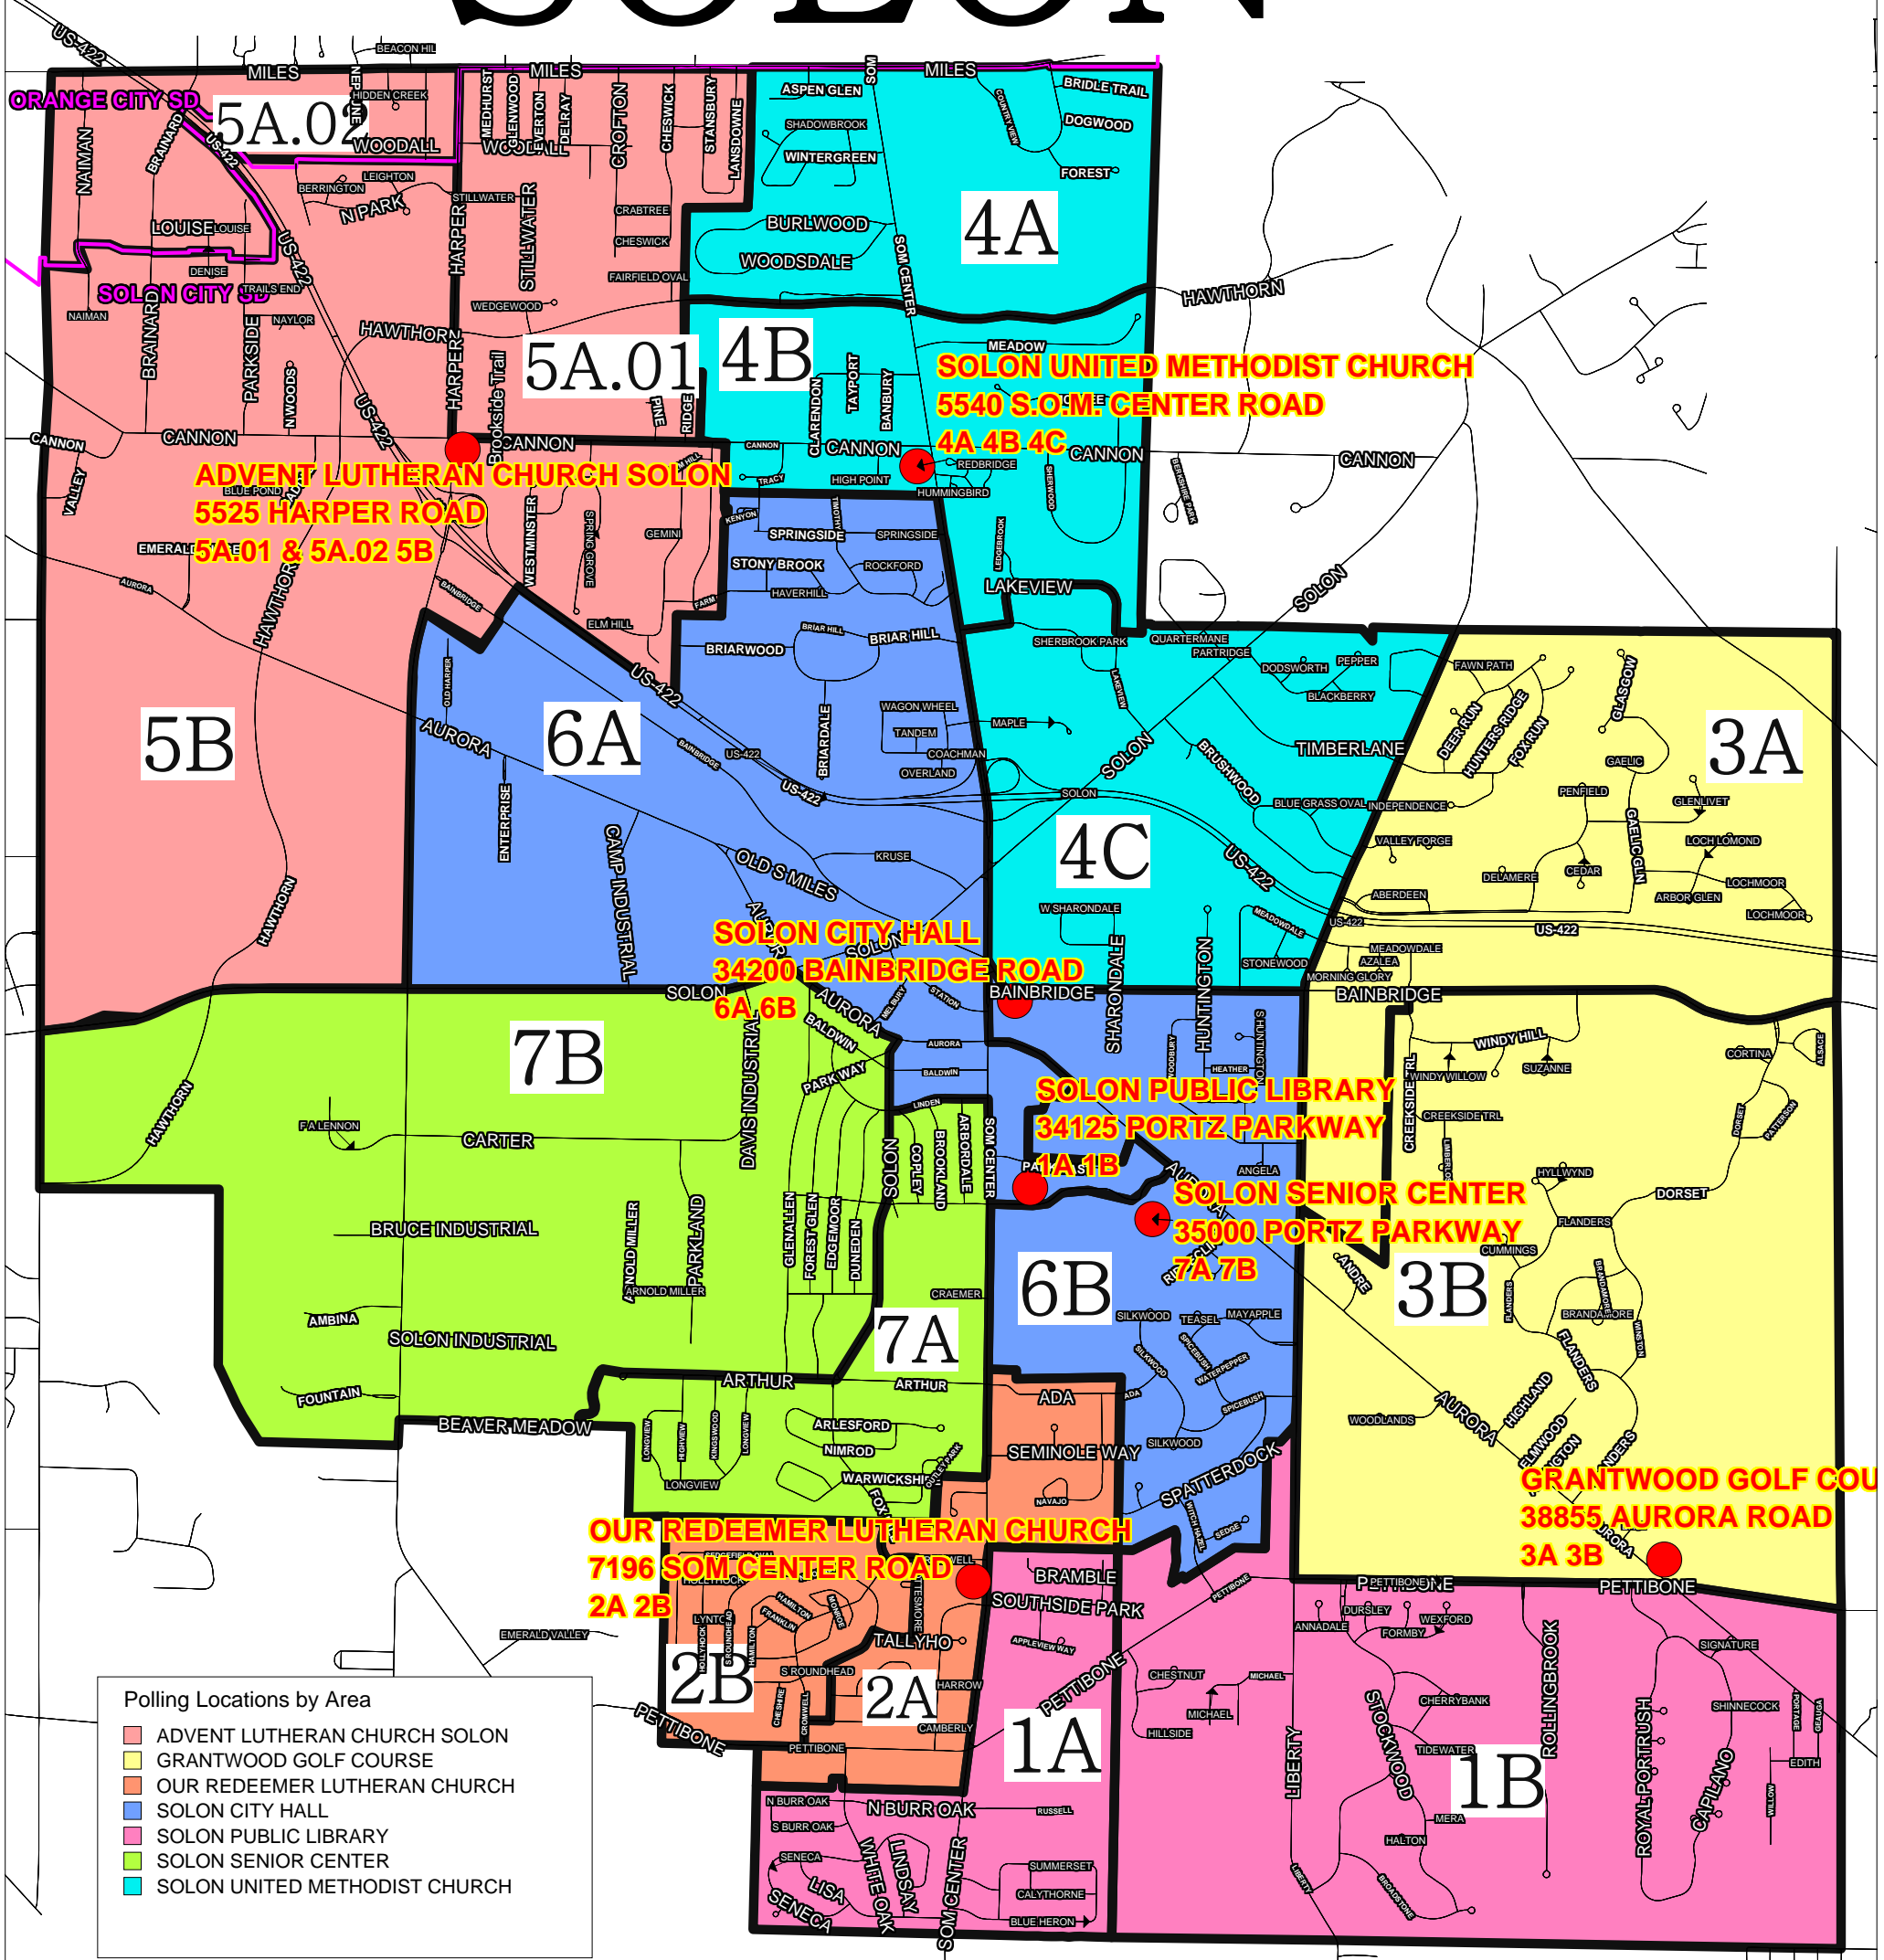

SOLON

Notice to buyer: The Cuyahoga County Board of Elections cannot guarantee the absolute accuracy of the data purchased. The information contained on this map reflects the most recent updates to our records. In the unlikely event that serious data problems are detected, please contact the GIS Technician at (216) 443-6686

Prepared by:
Cuyahoga County Board of Elections
Prepared by: John Eddy Sept 10, 2015

New Precincts approved July 14, 2015!

poll_id	location_line_1	location_line_2	Precincts ^
1	SOLON PUBLIC LIBRARY	34125 PORTZ PARKWAY	1A 1B
2	OUR REDEEMER LUTHERAN CHURCH	7196 SOM CENTER ROAD	2A 2B
3	GRANTWOOD GOLF COURSE	38855 AURORA ROAD	3A 3B
4	SOLON UNITED METHODIST CHURCH	5540 S.O.M. CENTER ROAD	4A 4B 4C
5	ADVENT LUTHERAN CHURCH SOLON	5525 HARPER ROAD	5A.01 & 5A.02 5B
6	SOLON CITY HALL	34200 BAINBRIDGE ROAD	6A 6B
7	SOLON SENIOR CENTER	35000 PORTZ PARKWAY	7A 7B