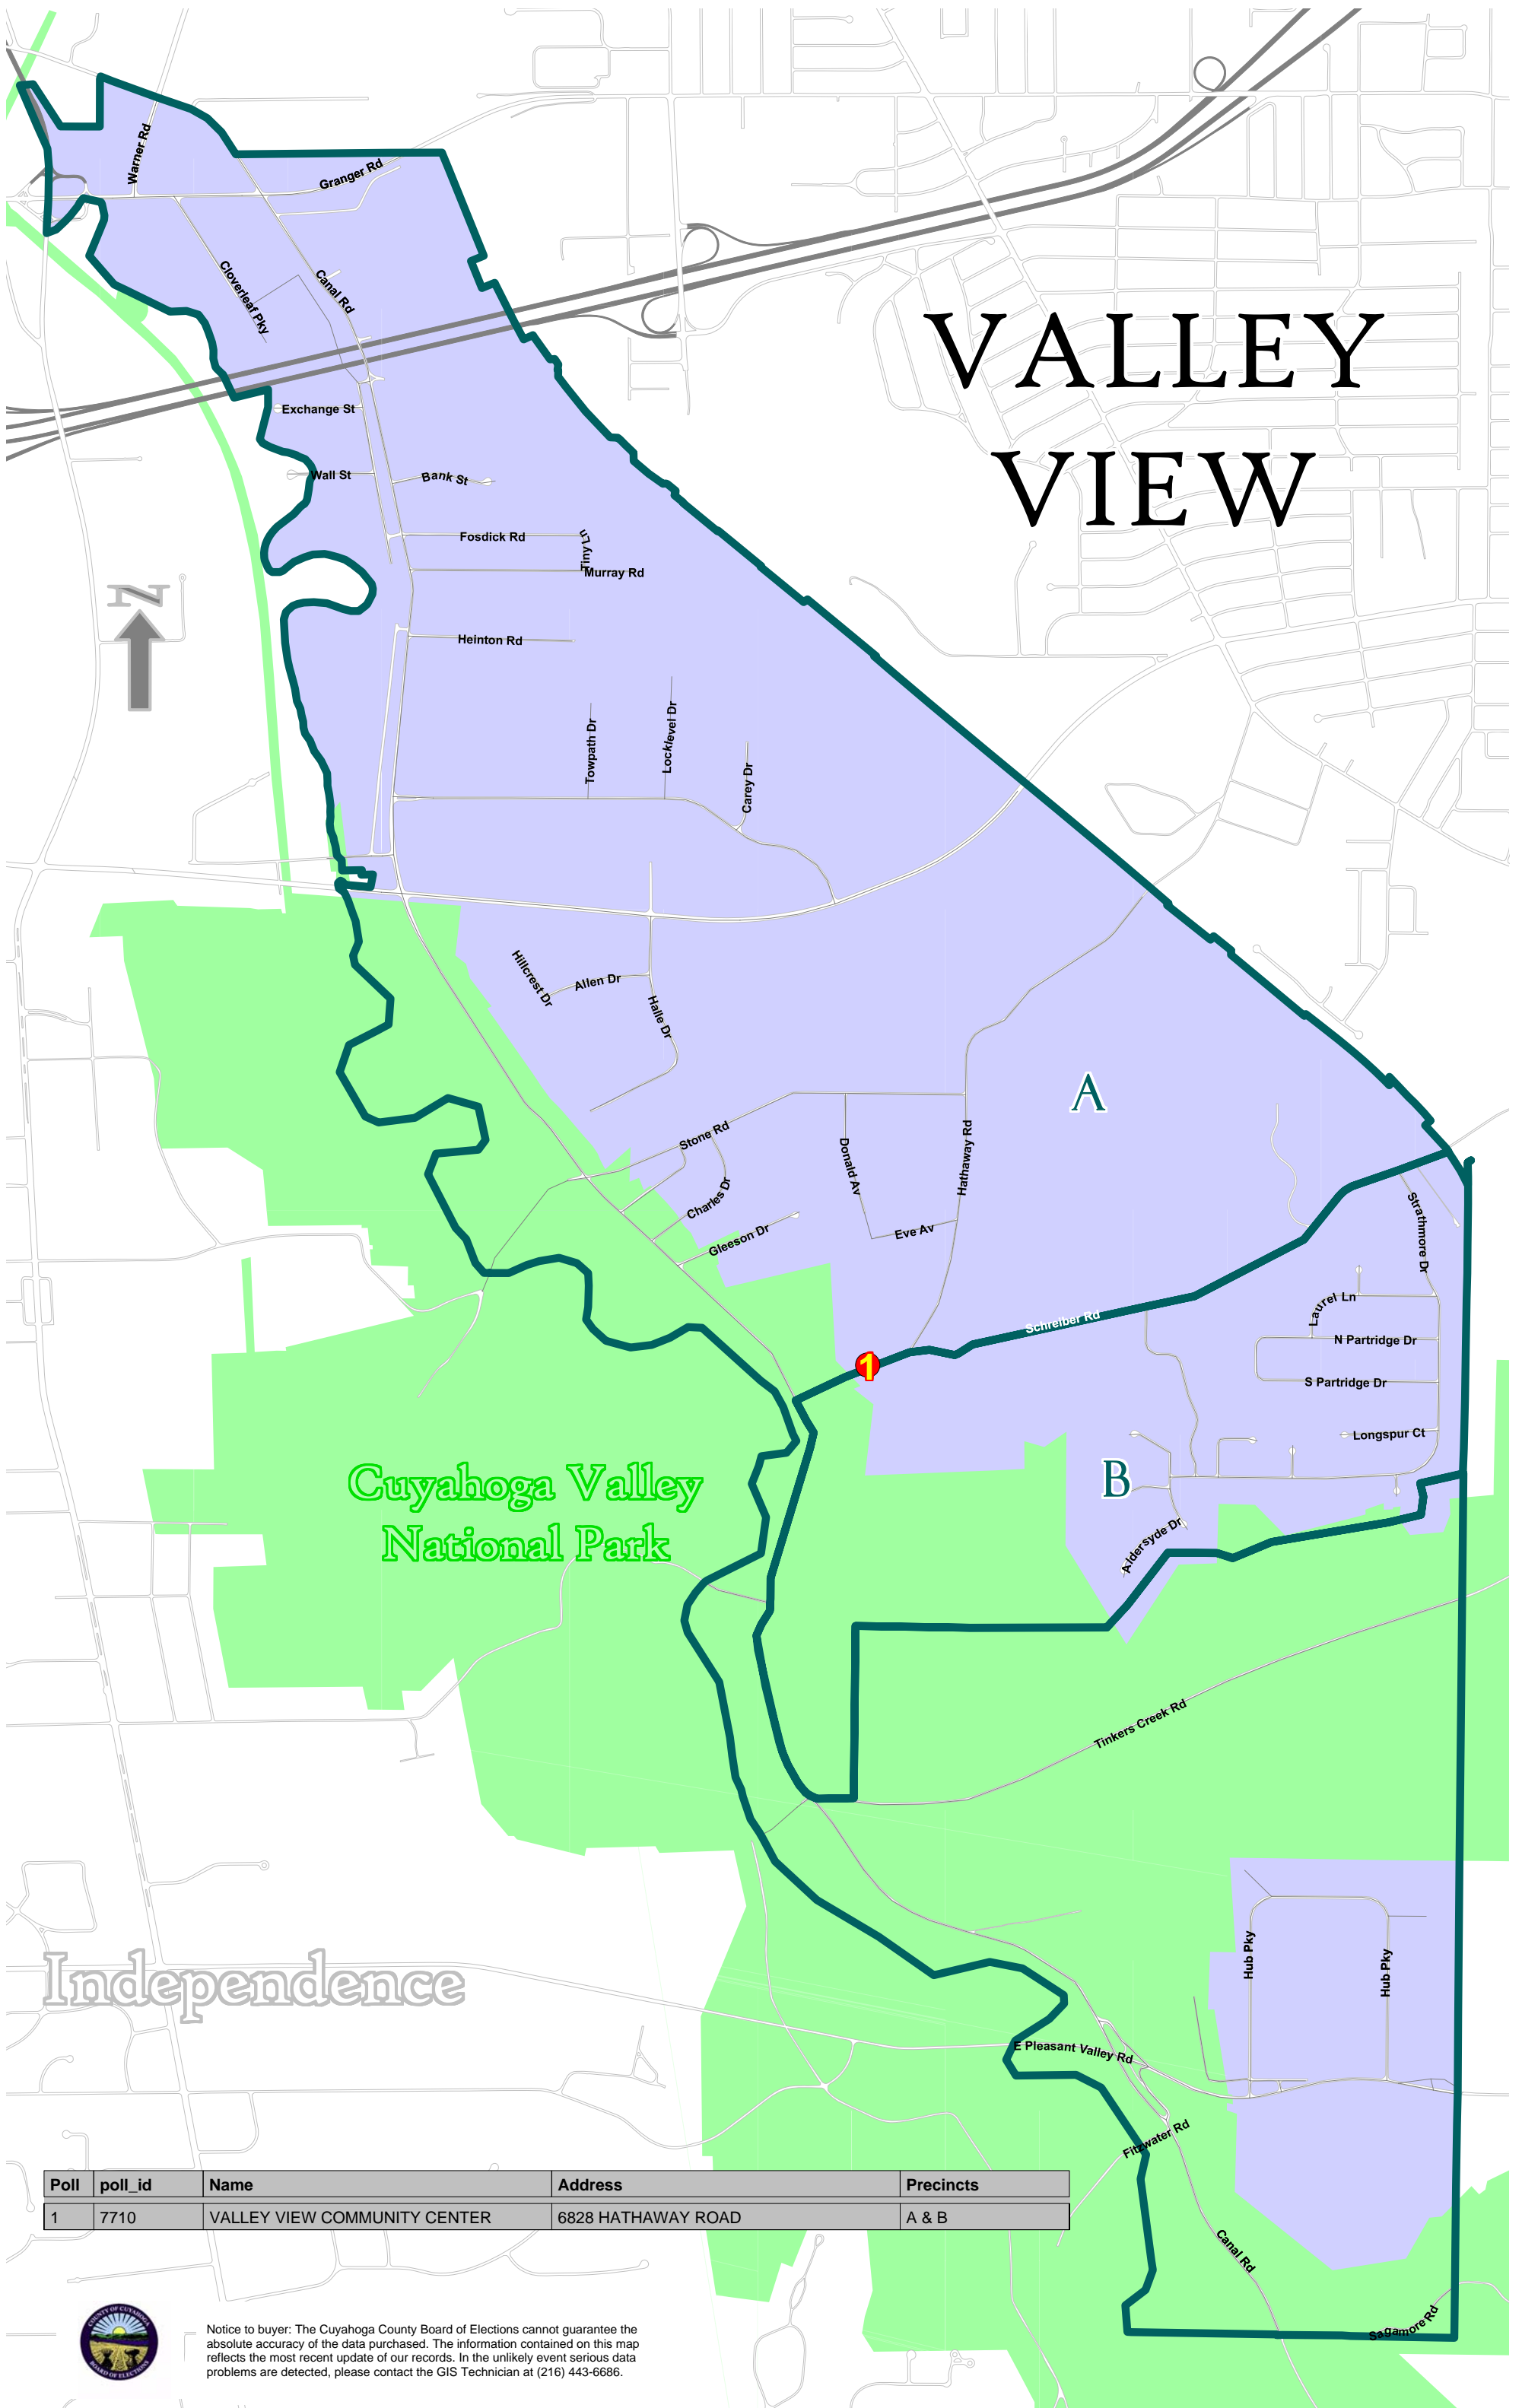

VALLEY VIEW

Independence

Cuyahoga Valley National Park

| Poll | poll_id | Name | Address | Precincts |
|------|---------|------------------------------|--------------------|-----------|
| 1 | 7710 | VALLEY VIEW COMMUNITY CENTER | 6828 HATHAWAY ROAD | A & B |