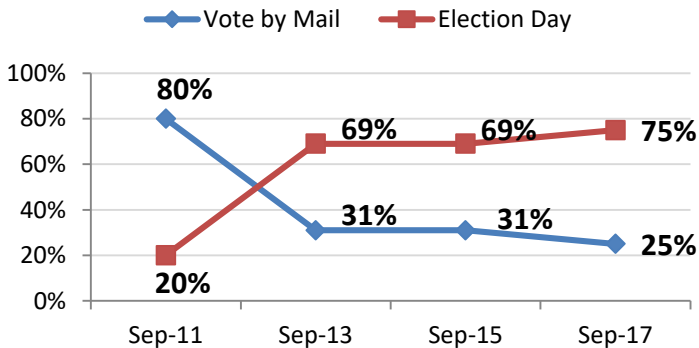

44,711 Registered voters  
44 Precincts, 13 Voting locations, 6 Municipalities:

11% Turnout  
4,709 Ballots cast  
3,025 Election Day (64%)  
1,684 Vote by mail and early voters (36%)

- Brook Park (Citywide)
- Fairview Park (Ward 5 Only)
- Lakewood (Ward 1 Only)
- Maple Heights (Citywide)
- Solon (Ward 5 Only)

20 Candidates  
6 candidate contests  
1 Issue (Lakewood: Ward One, Precinct I, local liquor option)

■ Democrat ■ Republican ■ Nonpartisan ■ Minor

### Vote by Mail and early voting:

**44** Early voters  
**2,027** Ballots requested  
5% of reg. voters have requested a ballot  
**1,640** Ballots returned  
81% of requested ballots have been returned

### September Vote by Mail Trends