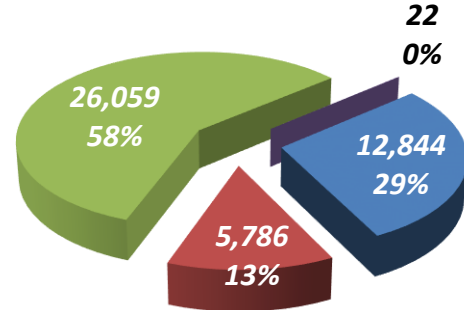

44,711 Registered voters  
44 Precincts, 13 Voting locations, 6 Municipalities:

11% Turnout  
4,709 Ballots cast  
3,025 Election Day (64%)  
1,684 Vote by mail and early voters (36%)

- Brook Park (Citywide)
- Fairview Park (Ward 5 Only)
- Lakewood (Ward 1 Only)
- Maple Heights (Citywide)
- Solon (Ward 5 Only)

20 Candidates  
6 candidate contests  
1 Issue (Lakewood: Ward One, Precinct I, local liquor option)

■ Democrat ■ Republican ■ Nonpartisan ■ Minor

### Vote by Mail and early voting:

**44** Early voters  
**2,027** Ballots requested  
5% of reg. voters have requested a ballot  
**1,640** Ballots returned  
81% of requested ballots have been returned