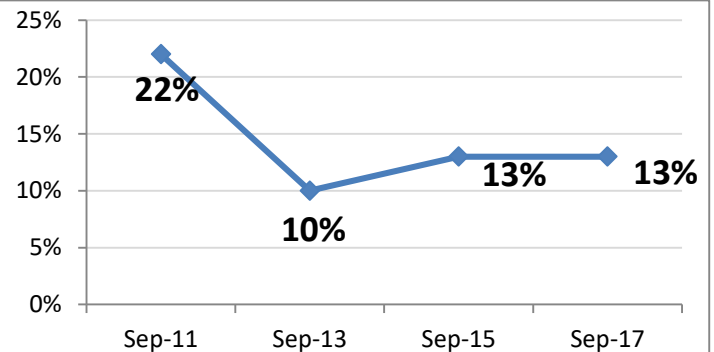

September Turnout History

September early voting history:

1: 2011   **278:** 2013   **33:** 2015   **1,242:** 2017

September 2017:

318,396 Registered voters
10,562 Ballots cast by mail/early
31,515 Ballots cast Election Day
42,077 Total ballots cast

September 2015:

44,289 Registered voters
1,800 Ballots cast by mail/early
4,059 Ballots cast Election Day
5,859 Total ballots cast

September 2013:

183,322 Registered voters
5,541 Ballots cast by mail/early
12,299 Ballots cast Election Day
17,840 Total ballots cast

September 2011:

33,649 Registered voters
6,058 Ballots cast by mail/early
1,511 Ballots cast Election Day
7,569 Total ballots cast

Contested Races:

Brook Park: Member of Council at Large (Democratic Primary Only)
Fairview Park: Member of Council Ward 5 (Nonpartisan Primary)
Garfield Heights Member of Council Ward 2 (Nonpartisan Primary)
Lakewood Member of Council Ward 1 Only (Nonpartisan Primary)
Maple Heights Mayor (Nonpartisan Primary)
Solon Council Ward 5 (Nonpartisan Primary)