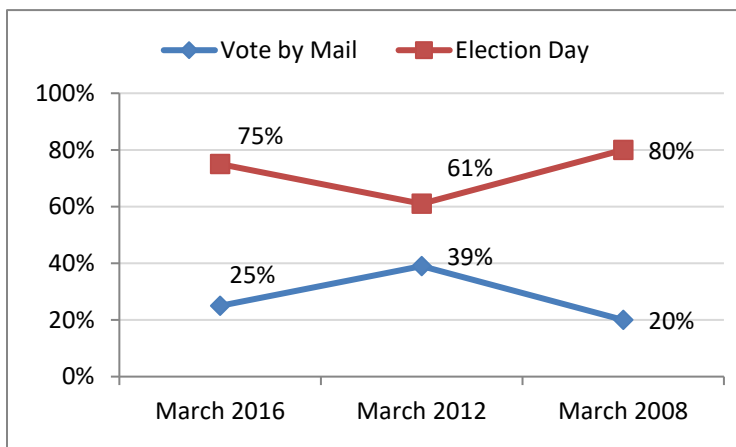

975 Precincts
301 Polling Locations
59 Municipalities

858,057 Registered voters

224,770 Democrat
130,129 Republicans
502,518 Nonpartisan
640 Minor party

488: Candidates

- 16 Presidential
- 17 US House of Representatives
- 27 State Senate and House Representative
- 10 County Council, including Prosecutor
- 38 Judicial
- 16 Republican State Central Committee
- 7 Libertarian State Central Committee
- 1 State Board of Education
- 356 Republican County Central Committee

33: Issues

- 24 Municipal
- 8 School
- 1 County

Voter Registration History in March Primaries

Vote-by-Mail and Early In-House Voting

11,004: Early, in-house voters

111,301: Ballots Requested
(13%) of registered voters have requested ballots

Dem.	Rep.	Nonpartisan	Minor party
81,196	23,628	6,396	81

88,774 Ballots returned (78%)

Dem.	Rep.	Nonpartisan	Minor party
64,695	19,361	4,697	54

Vote by Mail History in March Primaries

Voter Turnout History in March Primaries