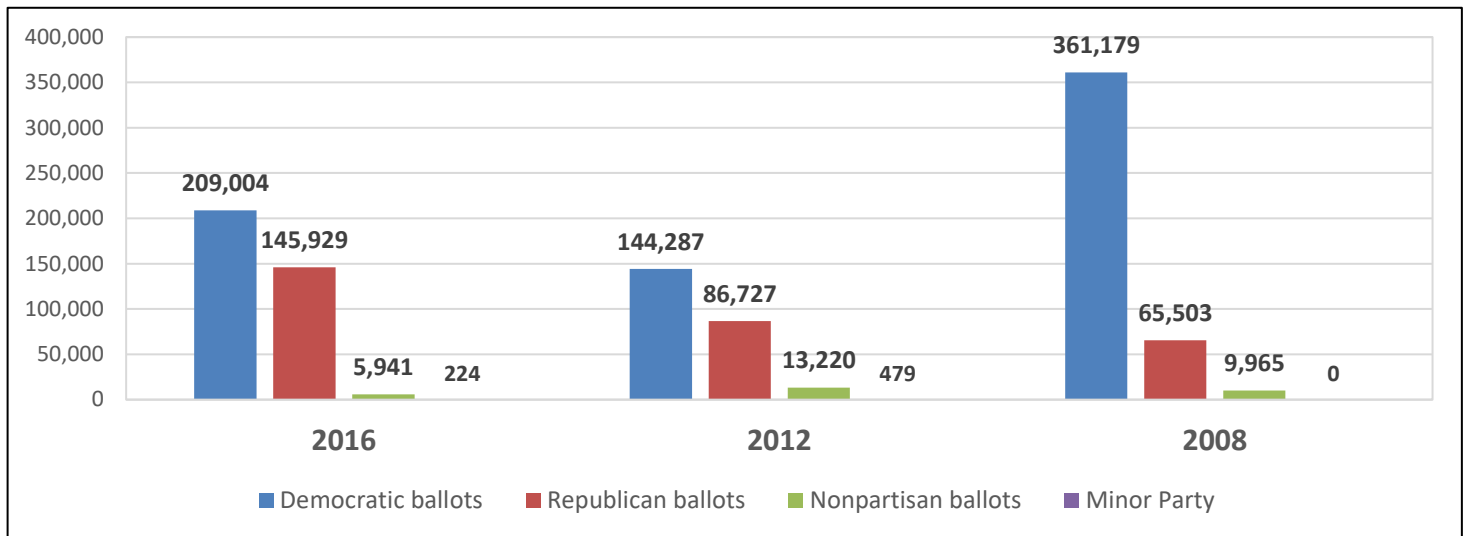

33: Issues

- 24 Municipal
- 8 School
- 1 County

Voter Registration History in March Primaries

Vote-by-Mail and Early In-House Voting

11,004: Early, in-house voters

111,301: Ballots Requested
(13%) of registered voters have requested ballots

Dem.	Rep.	Nonpartisan	Minor party
81,196	23,628	6,396	81

88,774 Ballots returned (78%)

Dem.	Rep.	Nonpartisan	Minor party
64,695	19,361	4,697	54

Vote by Mail History in March Primaries

Voter Turnout History in March Primaries

Ballots cast by ballot type in March Partisan Primary Elections

2016 March Primary
 849,206 Registered Voters

361,098 Total ballots cast
 209,004 Democratic ballots cast
 145,929 Republican ballots cast
 5,941 Nonpartisan ballots cast
 224 Green Party ballots cast