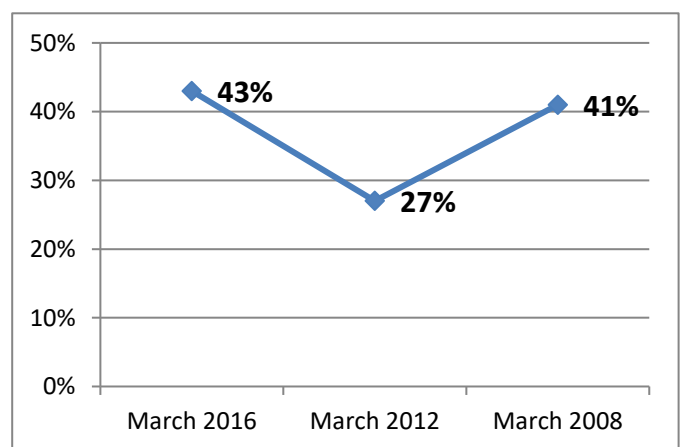

33: Issues

- 24 Municipal
- 8 School
- 1 County

Voter Registration History in March Primaries

Vote-by-Mail and Early In-House Voting

11,004: Early, in-house voters

111,301: Ballots Requested
(13%) of registered voters have requested ballots

Dem.	Rep.	Nonpartisan	Minor party
81,196	23,628	6,396	81

88,774 Ballots returned (78%)

Dem.	Rep.	Nonpartisan	Minor party
64,695	19,361	4,697	54

Vote by Mail History in March Primaries

Voter Turnout History in March Primaries

Ballots cast by ballot type in March Partisan Primary Elections

2016 March Primary
 849,206 Registered Voters

361,098 Total ballots cast
 209,004 Democratic ballots cast
 145,929 Republican ballots cast
 5,941 Nonpartisan ballots cast
 224 Green Party ballots cast