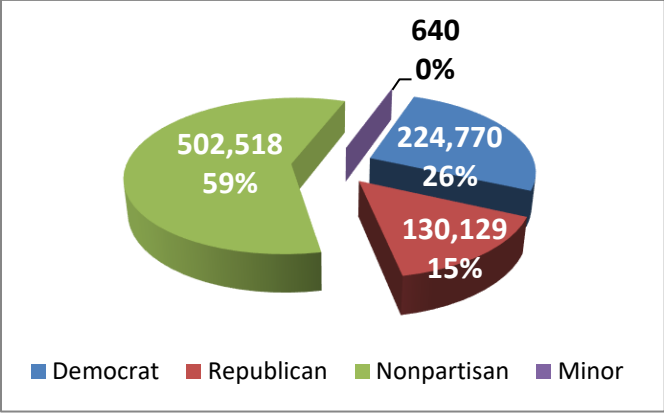

975 Precincts
301 Polling Locations
59 Municipalities

858,057 Registered voters

224,770 Democrat
130,129 Republicans
502,518 Nonpartisan
640 Minor party

488: Candidates

- 16 Presidential
- 17 US House of Representatives
- 27 State Senate and House Representative
- 10 County Council, including Prosecutor
- 38 Judicial
- 16 Republican State Central Committee
- 7 Libertarian State Central Committee
- 1 State Board of Education
- 356 Republican County Central Committee

33: Issues

- 24 Municipal
- 8 School
- 1 County

Voter Registration History in March Primaries

Vote-by-Mail and Early In-House Voting

11,004: Early, in-house voters

111,301: Ballots Requested
(13%) of registered voters have requested ballots

Dem.	Rep.	Nonpartisan	Minor party
81,196	23,628	6,396	81

88,774 Ballots returned (78%)

Dem.	Rep.	Nonpartisan	Minor party
64,695	19,361	4,697	54

Vote by Mail History in March Primaries

Voter Turnout History in March Primaries

Ballots cast by ballot type in March Partisan Primary Elections

2016 March Primary
 849,206 Registered Voters

361,098 Total ballots cast
 209,004 Democratic ballots cast
 145,929 Republican ballots cast
 5,941 Nonpartisan ballots cast
 224 Green Party ballots cast