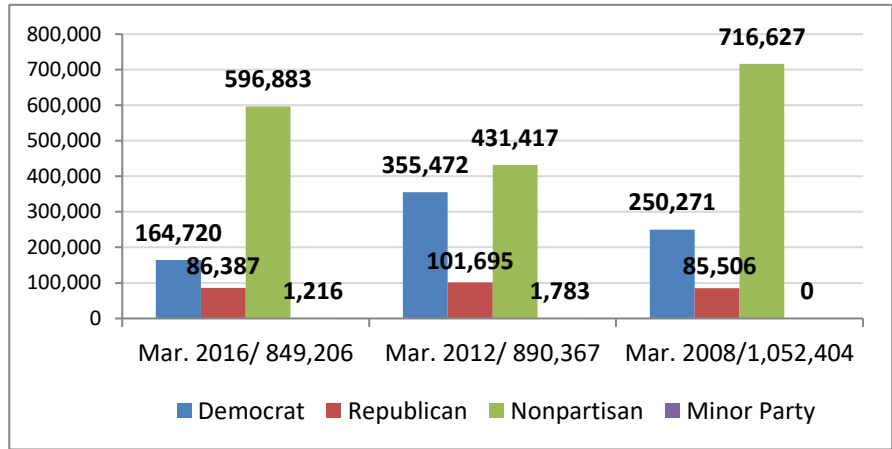

975 Precincts
301 Polling Locations
59 Municipalities

858,057 Registered voters

224,770 Democrat
130,129 Republicans
502,518 Nonpartisan
640 Minor party

488: Candidates

- 16 Presidential
- 17 US House of Representatives
- 27 State Senate and House Representative
- 10 County Council, including Prosecutor
- 38 Judicial
- 16 Republican State Central Committee
- 7 Libertarian State Central Committee
- 1 State Board of Education
- 356 Republican County Central Committee

33: Issues

- 24 Municipal
- 8 School
- 1 County

Voter Registration History in March Primaries

Vote-by-Mail and Early In-House Voting

11,004: Early, in-house voters

111,301: Ballots Requested
(13%) of registered voters have requested ballots

Dem.	Rep.	Nonpartisan	Minor party
81,196	23,628	6,396	81

88,774 Ballots returned (78%)

Dem.	Rep.	Nonpartisan	Minor party
64,695	19,361	4,697	54

Vote by Mail History in March Primaries

Voter Turnout History in March Primaries