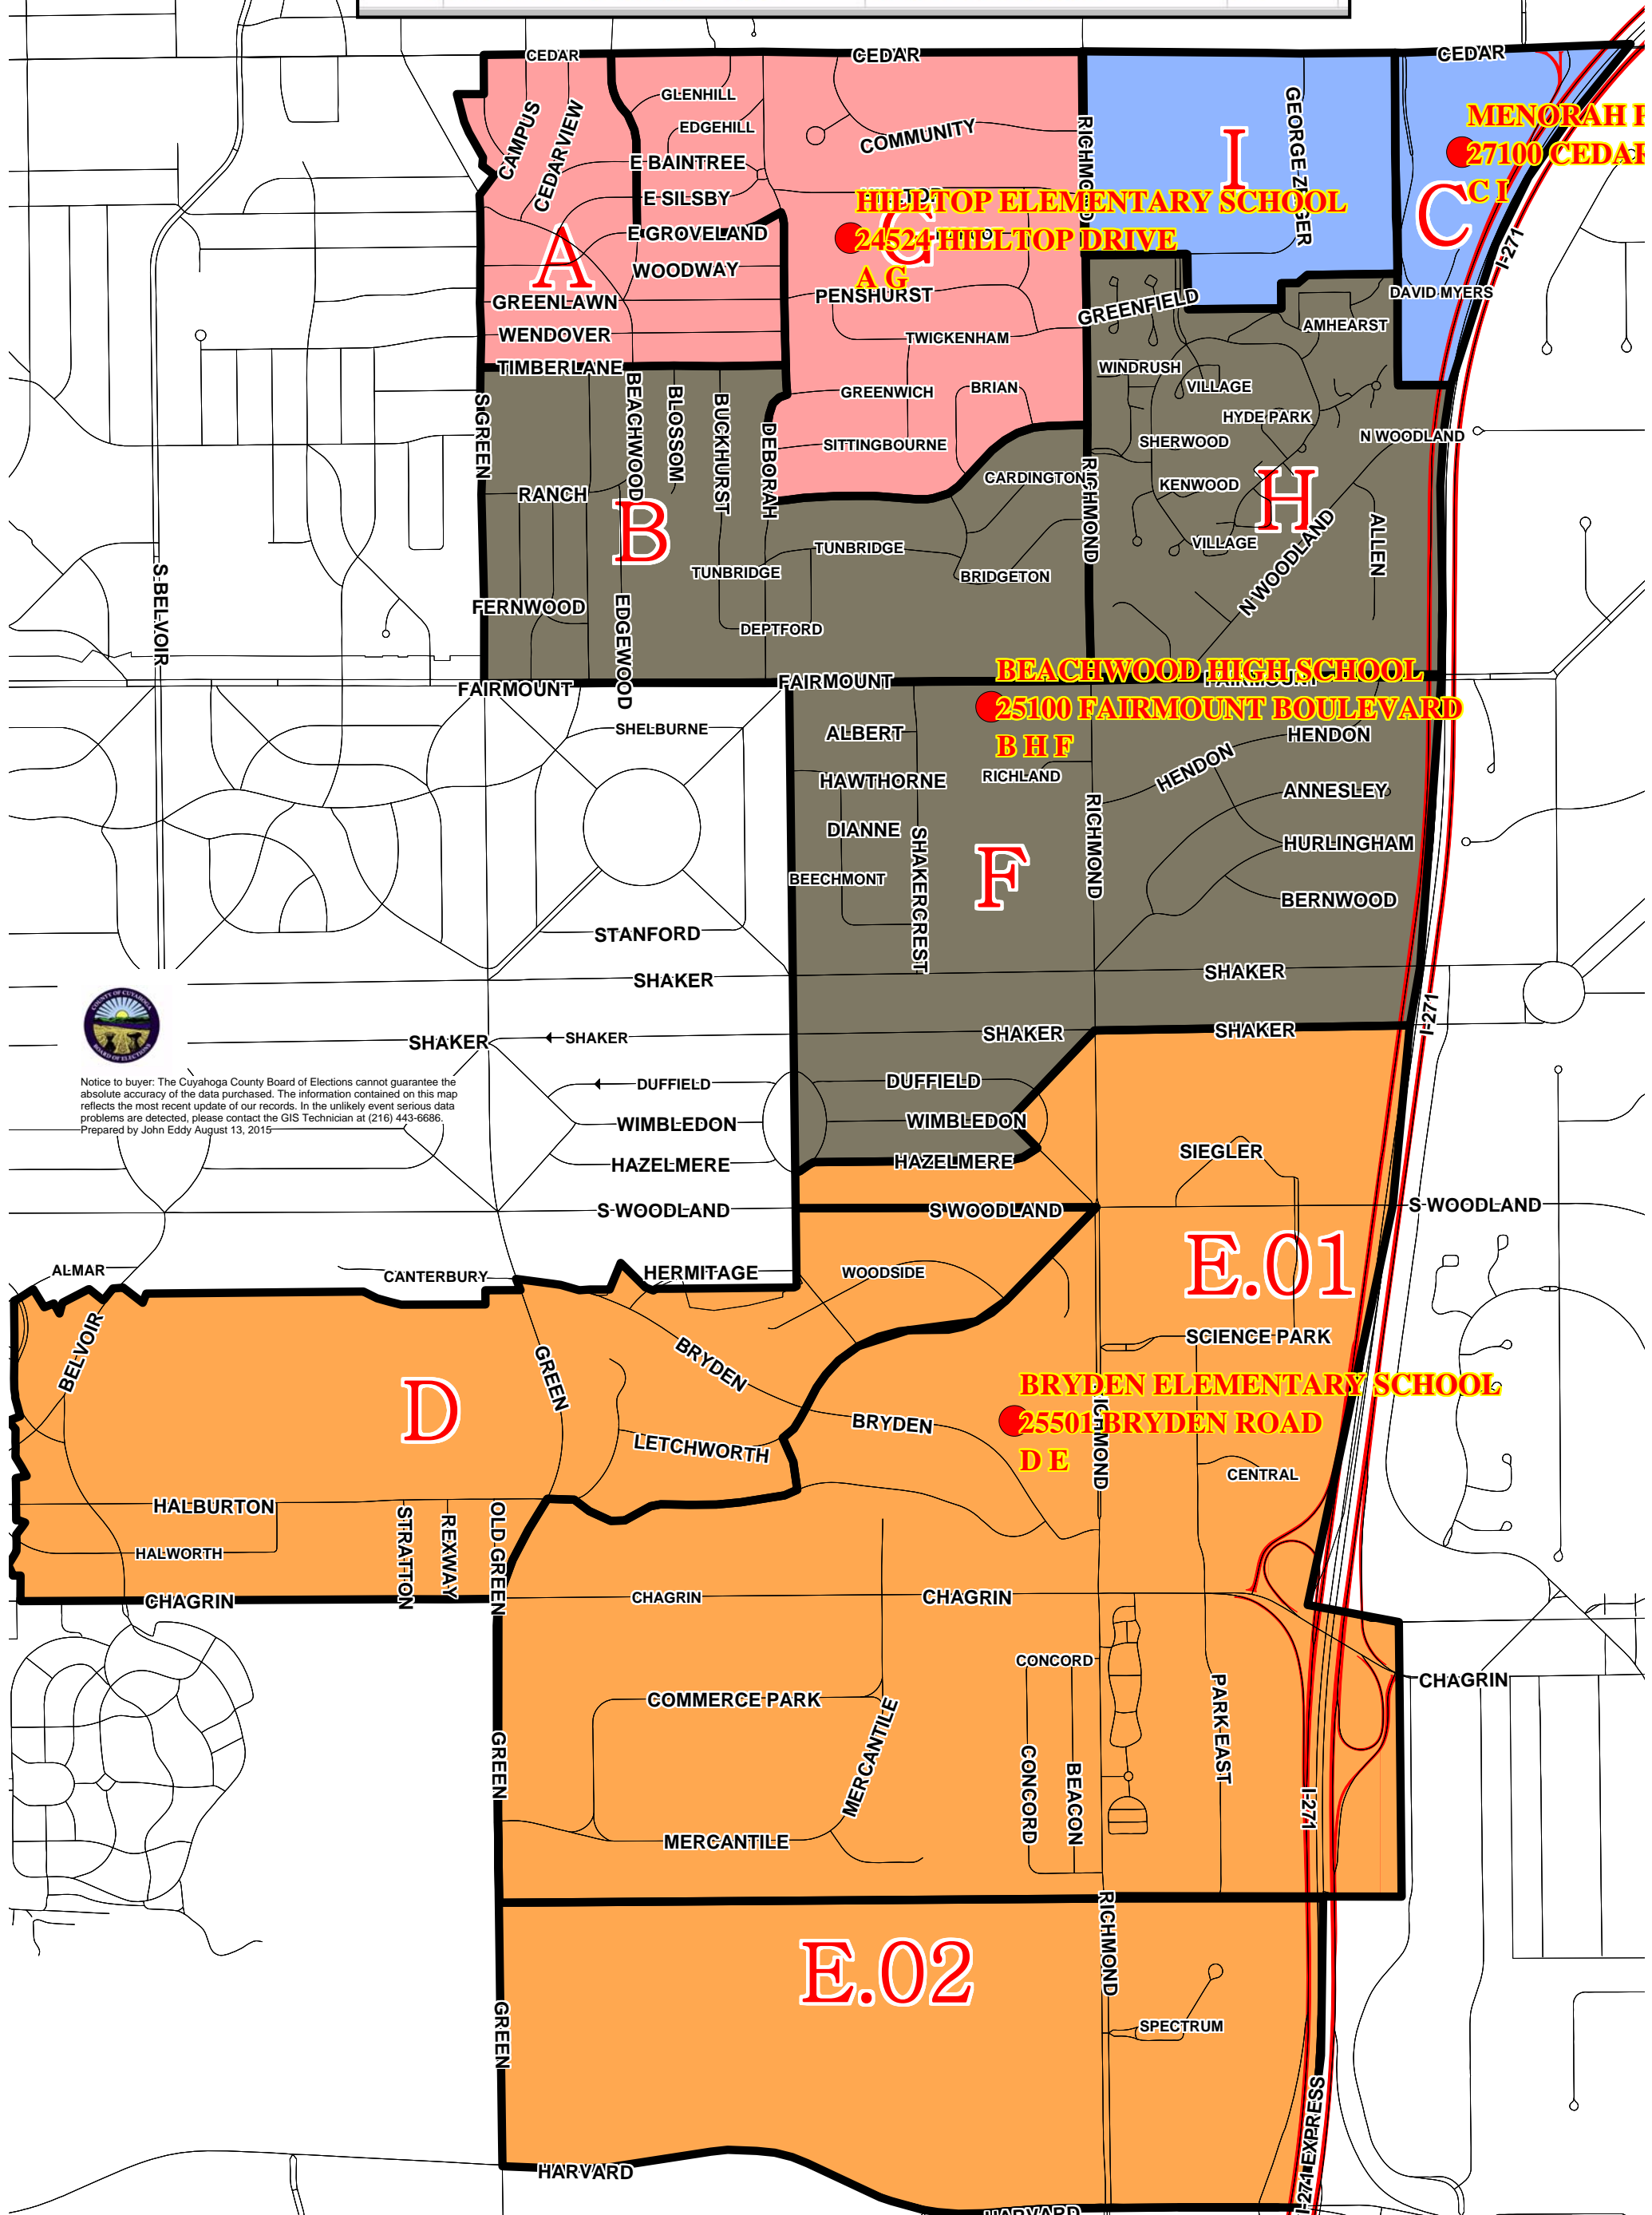

BEACHWOOD

poll_id	location_line_1	location_line_2	Precinct
1	HILLTOP ELEMENTARY SCHOOL	24524 HILLTOP DRIVE	A G
2	BEACHWOOD HIGH SCHOOL	25100 FAIRMOUNT BOULEVARD	B H F
3	MENORAH PARK CTR. FOR SR. LIVING	27100 CEDAR ROAD	C I
4	BRYDEN ELEMENTARY SCHOOL	25501 BRYDEN ROAD	D E

HILLTOP ELEMENTARY SCHOOL
 24524 HILLTOP DRIVE
 A G

BEACHWOOD HIGH SCHOOL
 25100 FAIRMOUNT BOULEVARD
 B H F

MENORAH I
 27100 CEDAR

BRYDEN ELEMENTARY SCHOOL
 25501 BRYDEN ROAD
 D E

E.01

E.02

Notice to buyer: The Cuyahoga County Board of Elections cannot guarantee the absolute accuracy of the data purchased. The information contained on this map reflects the most recent update of our records. In the unlikely event serious data problems are detected, please contact the GIS Technician at (216) 443-6686. Prepared by John Eddy August 13, 2015