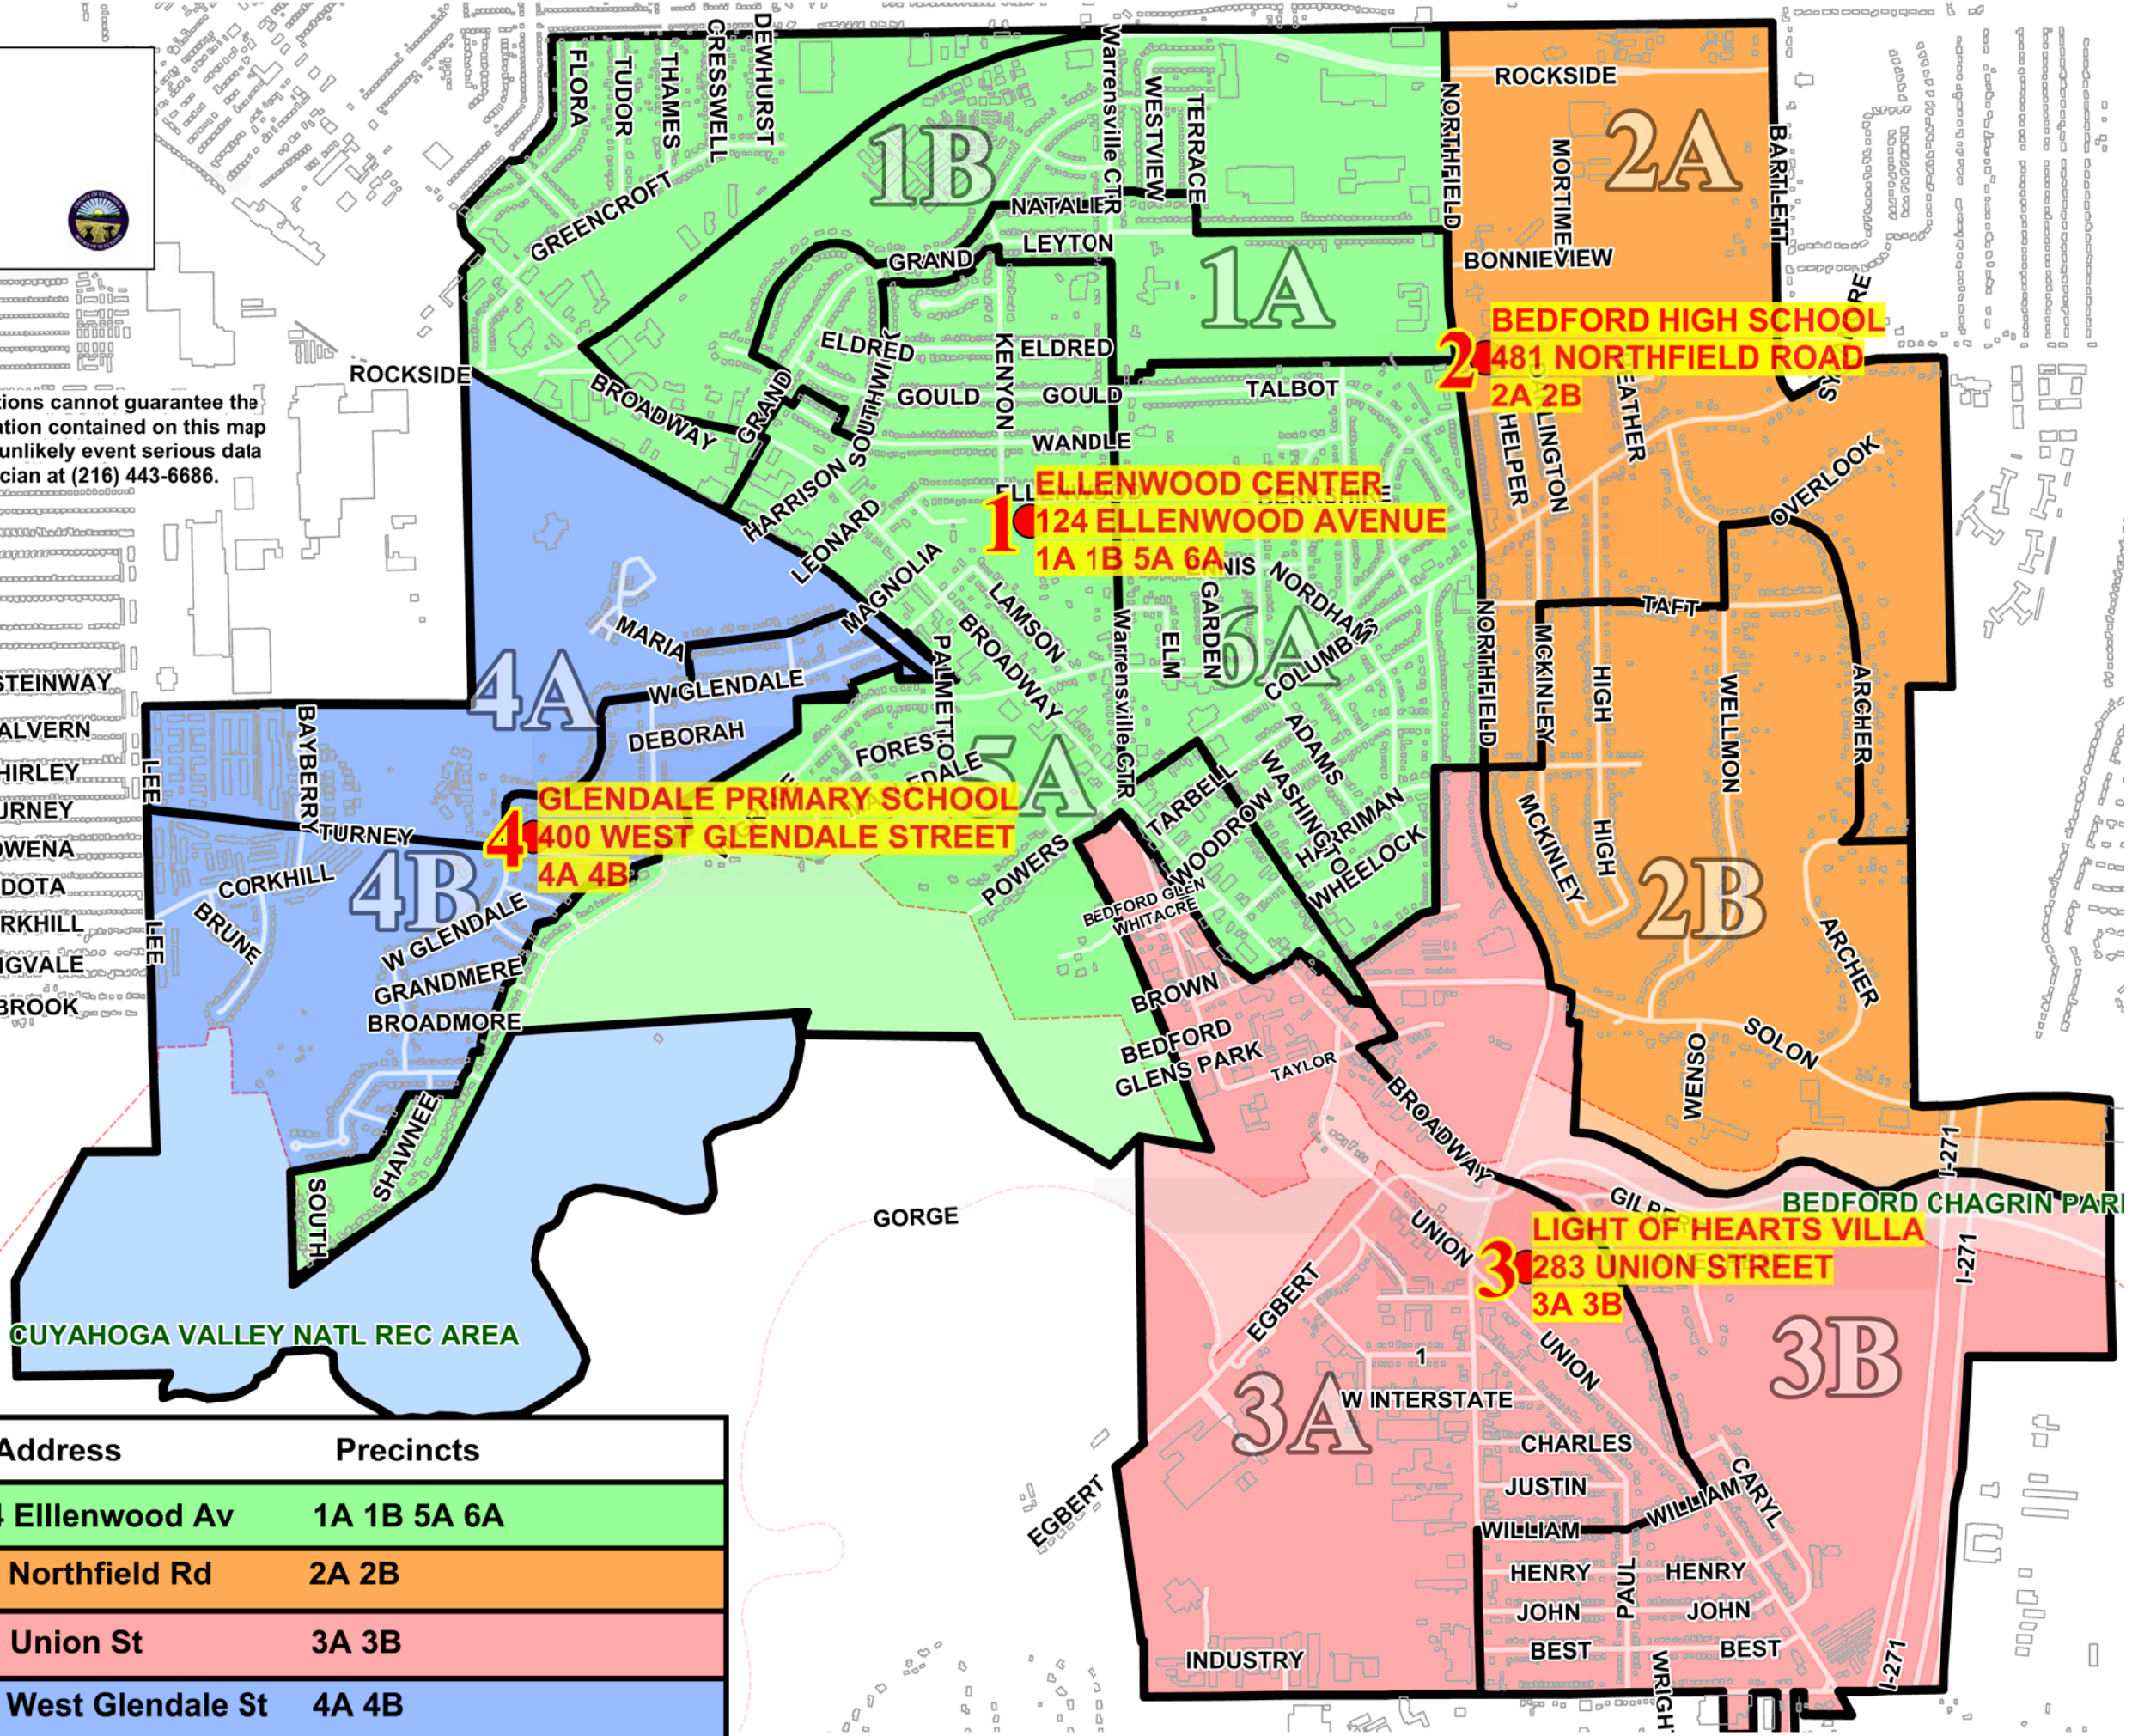

Bedford

Notice to buyer: The Cuyahoga County Board of Elections cannot guarantee the absolute accuracy of the data purchased. The information contained on this map reflects the most recent update of our records. In the unlikely event serious data problems are detected, please contact the GIS Technician at (216) 443-6686.

Prepared October 18, 2018 John Eddy

Poll	Polling Location	Address	Precincts
1	Ellenwood Center	124 Ellenwood Av	1A 1B 5A 6A
2	Bedford High School	481 Northfield Rd	2A 2B
3	Light of Hearths Villa	283 Union St	3A 3B
4	Glendale Primary School	400 West Glendale St	4A 4B