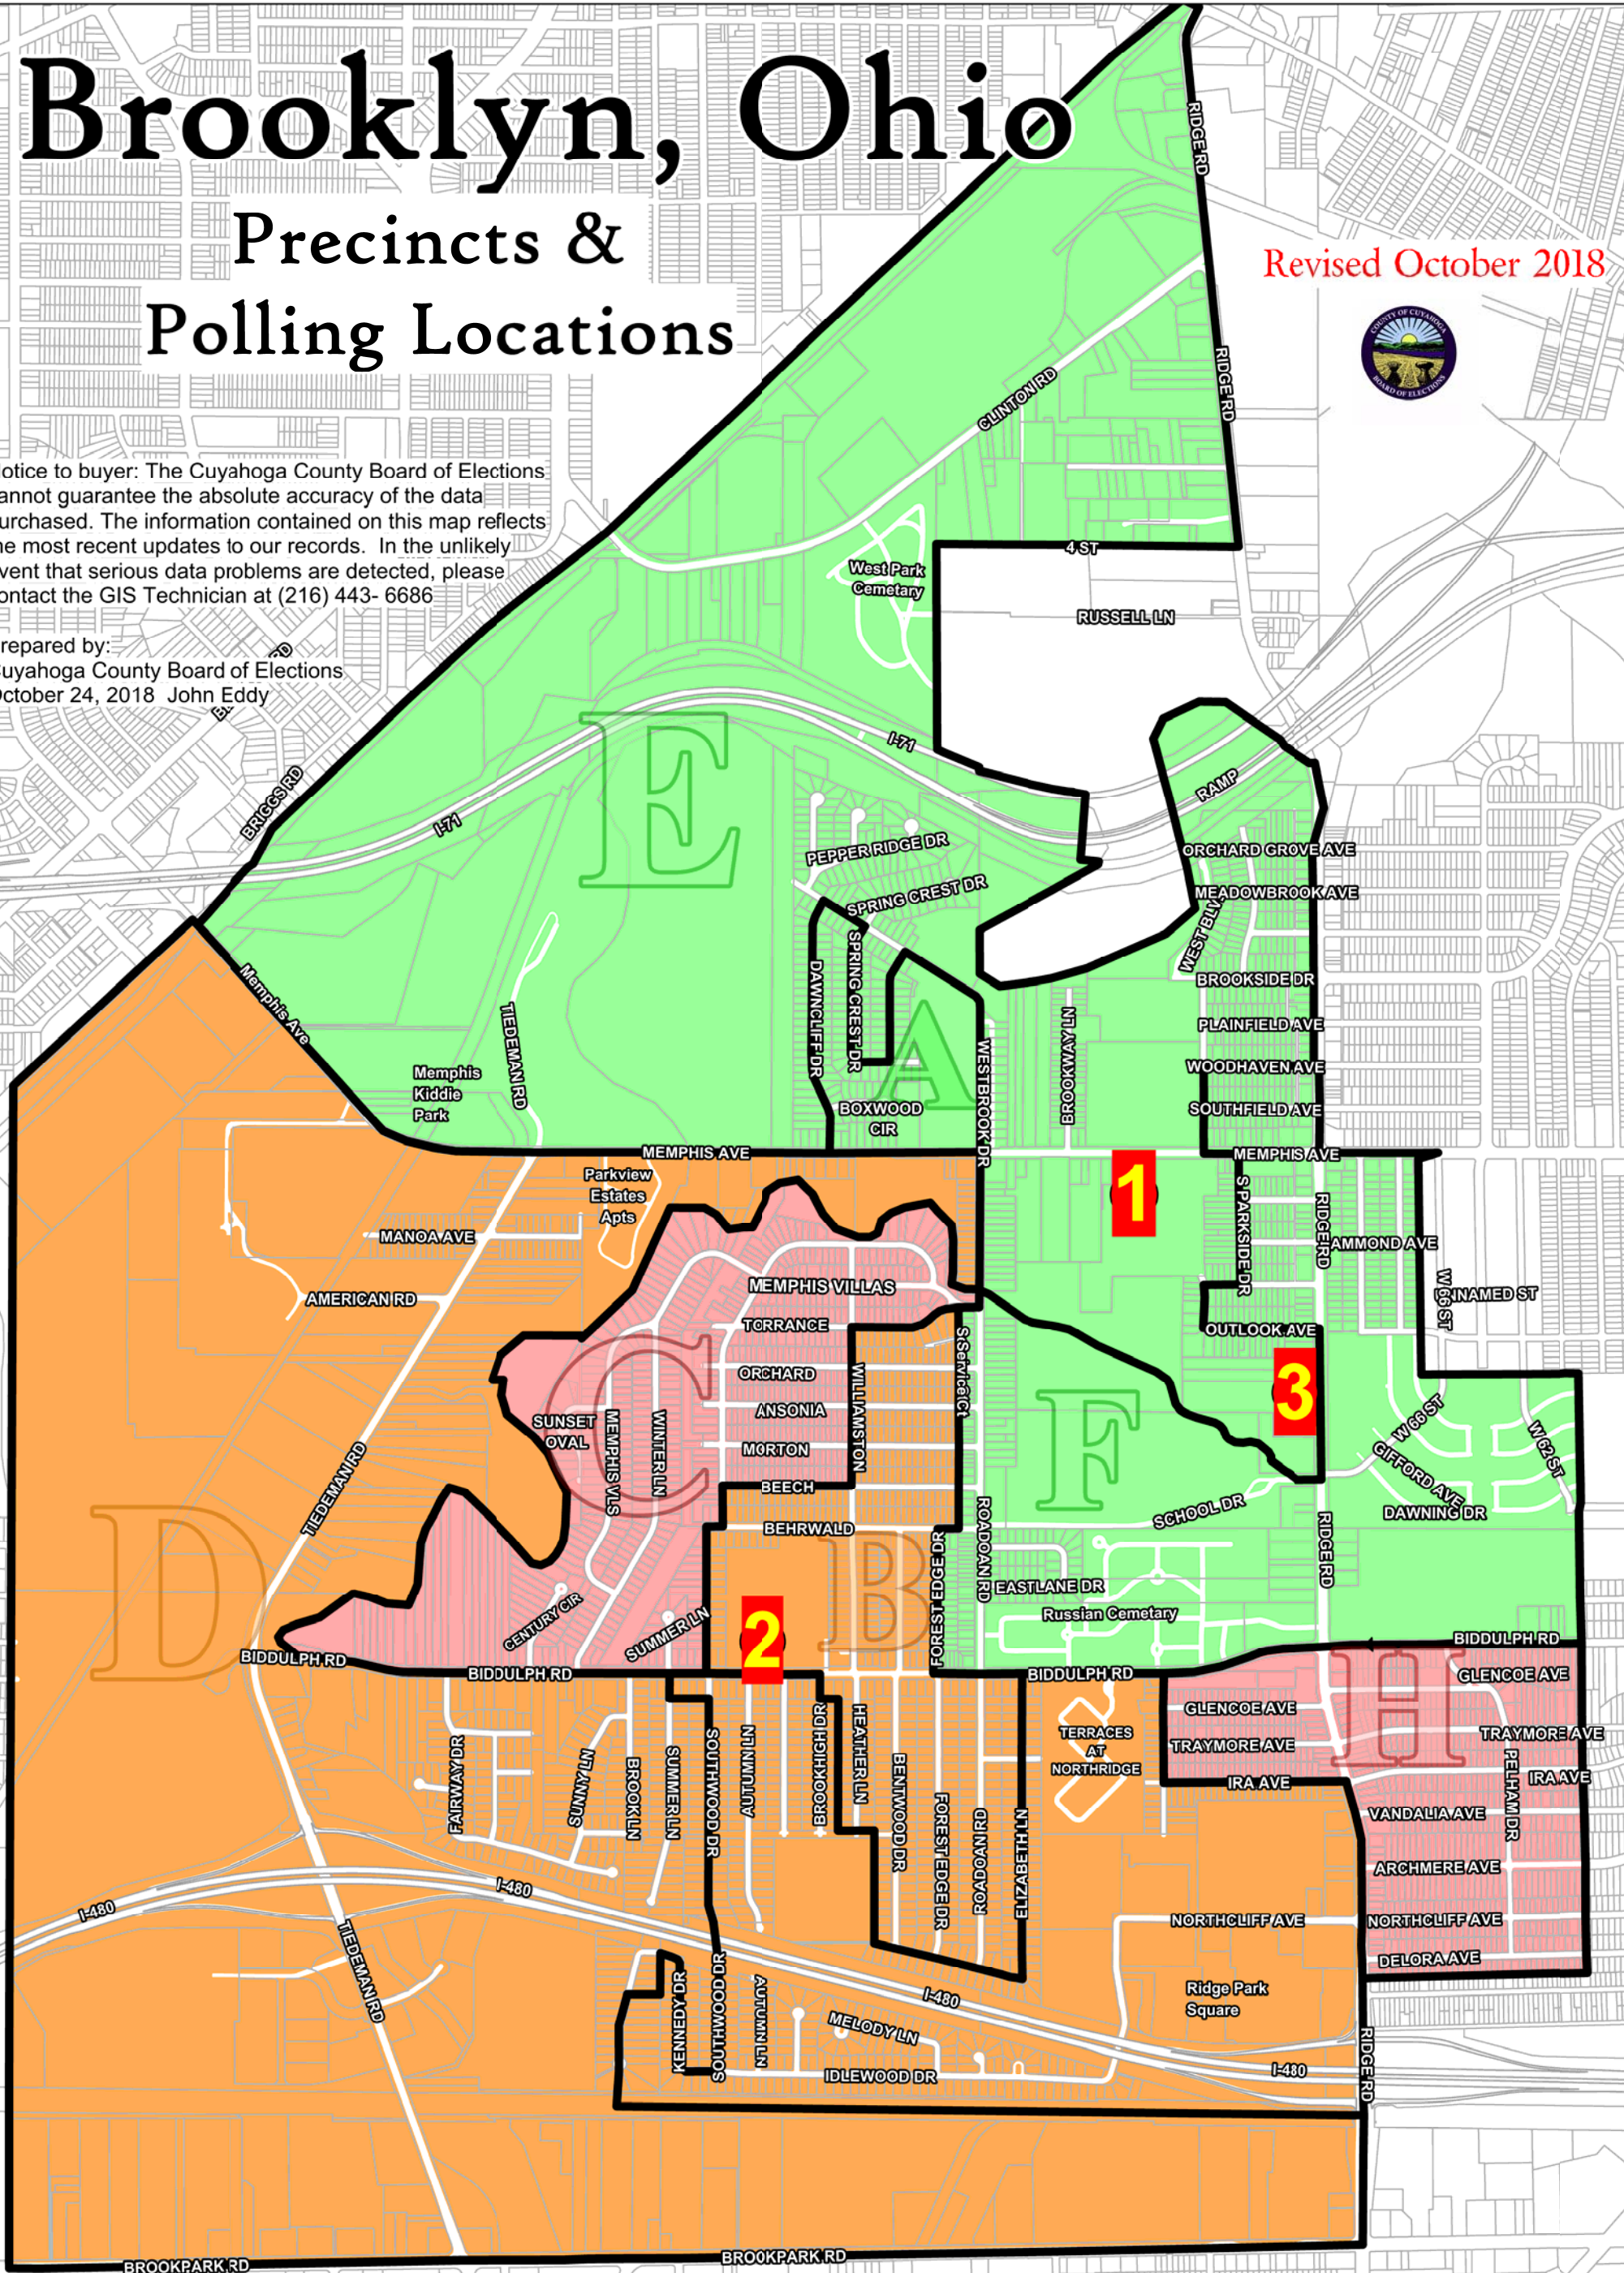

# Brooklyn, Ohio

## Precincts & Polling Locations

Revised October 2018

Notice to buyer: The Cuyahoga County Board of Elections cannot guarantee the absolute accuracy of the data purchased. The information contained on this map reflects the most recent updates to our records. In the unlikely event that serious data problems are detected, please contact the GIS Technician at (216) 443- 6686

Prepared by:  
Cuyahoga County Board of Elections  
October 24, 2018 John Eddy

1	BROOKLYN SENIOR COMMUNITY CENTER	7727 MEMPHIS AVE	A E F
2	BROOKLYN HIGH SCHOOL	9200 BIDDULPH RD	B D G
3	Dr Martin Luther Evangelical Lutheran Church	4470 RIDGE RD	C H