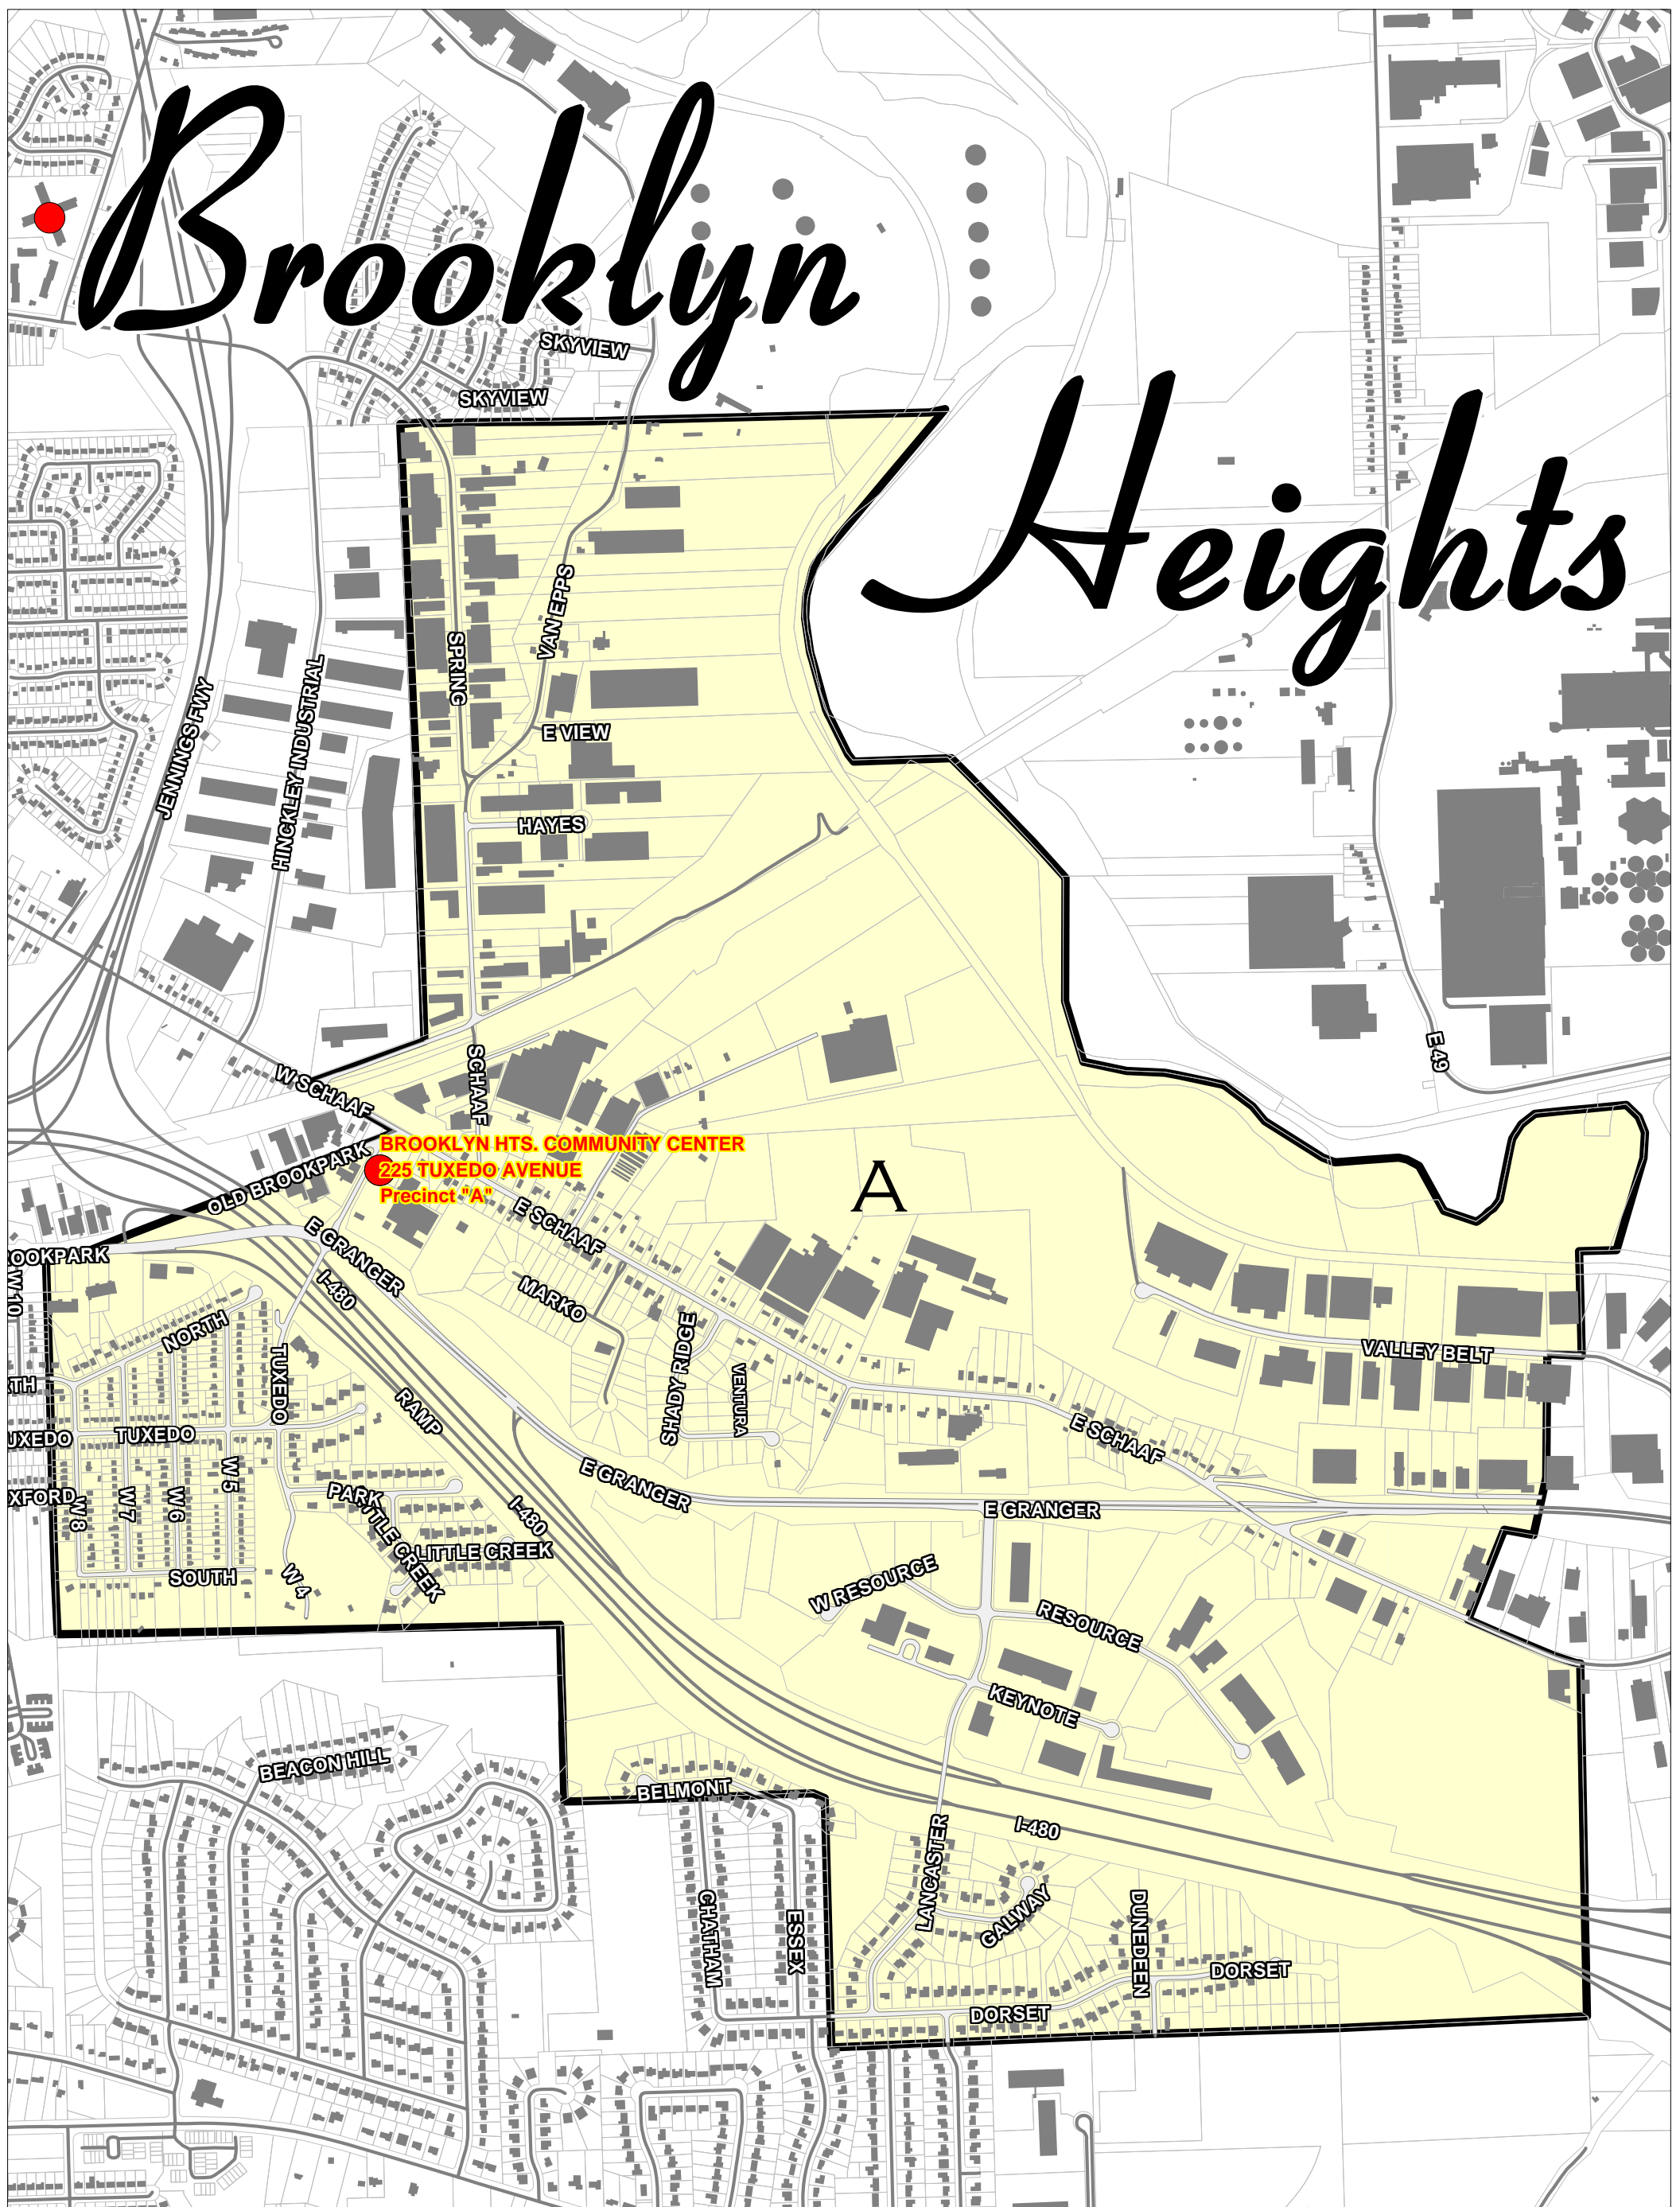

Brooklyn

Heights

BROOKLYN HTS. COMMUNITY CENTER
225 TUXEDO AVENUE
 Precinct "A"

Poll ID	Name	Address	City
1000	BROOKLYN HTS. COMMUNITY CENTER	225 TUXEDO AVENUE	BROOKLYN HEIGHTS

Notice to buyer: The Cuyahoga County Board of Elections cannot guarantee the absolute accuracy of the data purchased. The information contained on this map reflects the most recent updates to our records. In the unlikely event that serious data problems are detected, please contact the GIS Technician at (216) 443-6686