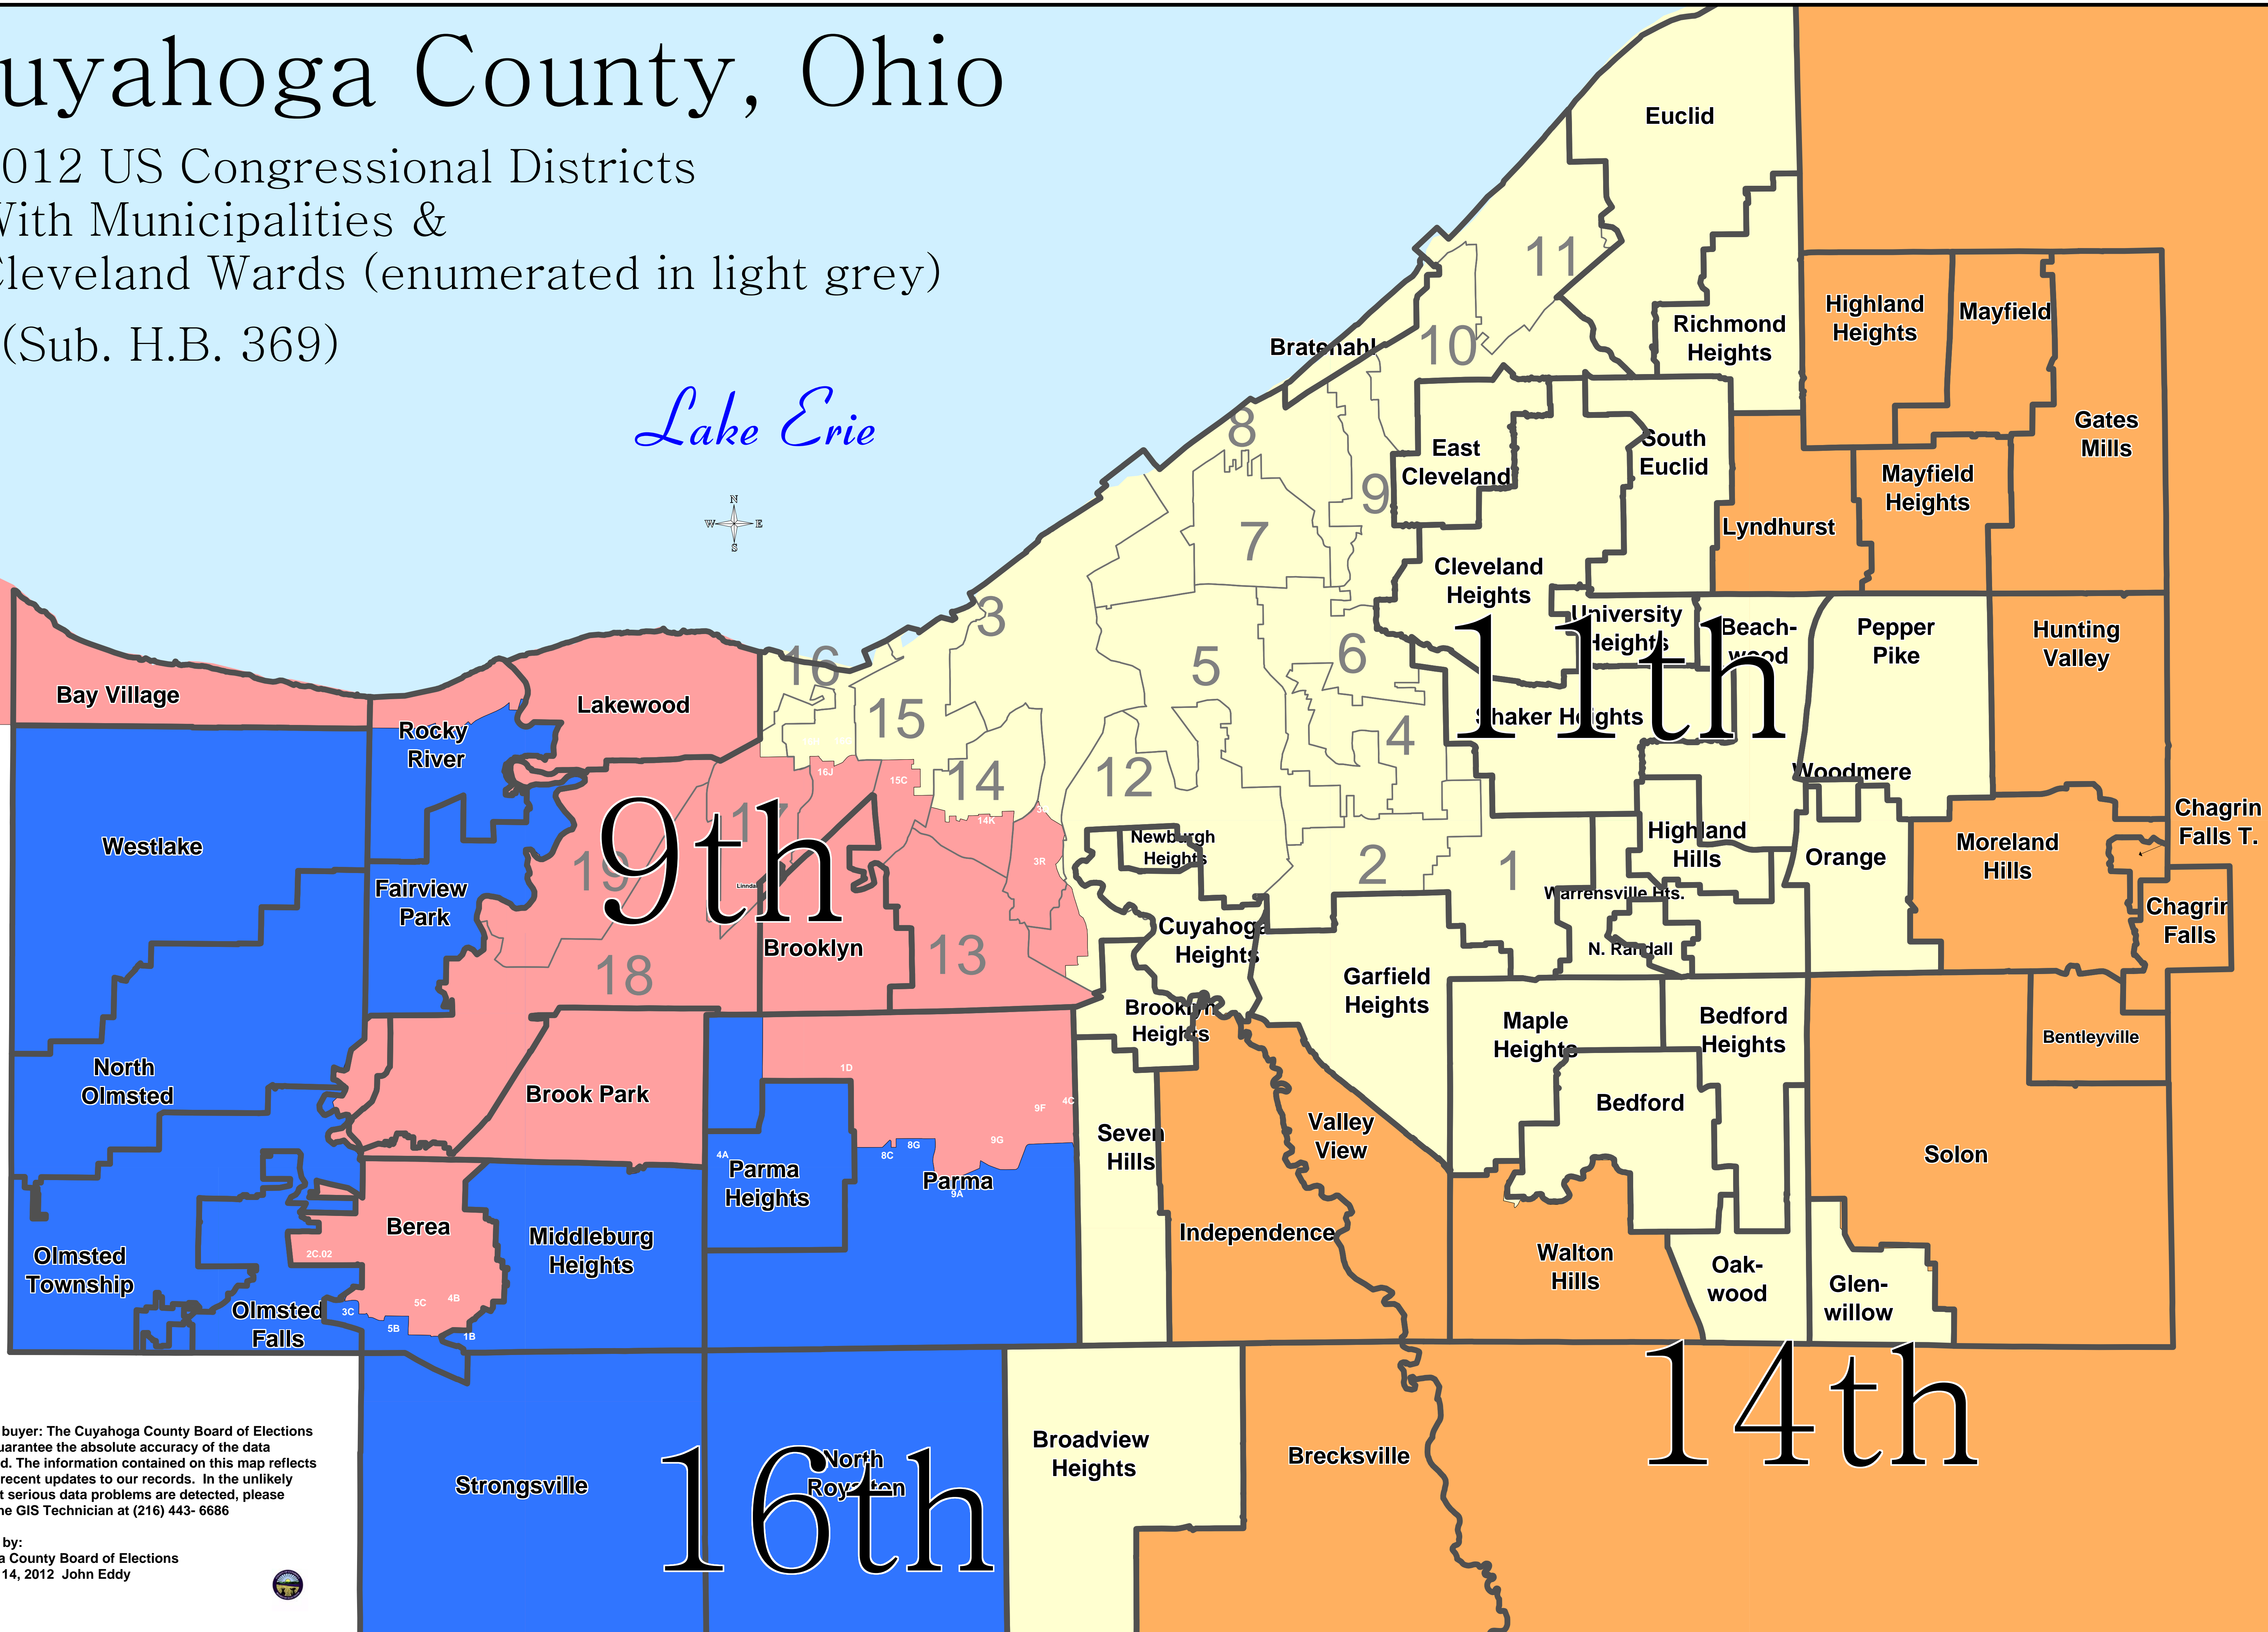

Cuyahoga County, Ohio

2012 US Congressional Districts
With Municipalities &
Cleveland Wards (enumerated in light grey)
(Sub. H.B. 369)

Lake Erie

Notice to buyer: The Cuyahoga County Board of Elections cannot guarantee the absolute accuracy of the data purchased. The information contained on this map reflects the most recent updates to our records. In the unlikely event that serious data problems are detected, please contact the GIS Technician at (216) 443-6686

Prepared by:
Cuyahoga County Board of Elections
February 14, 2012 John Eddy