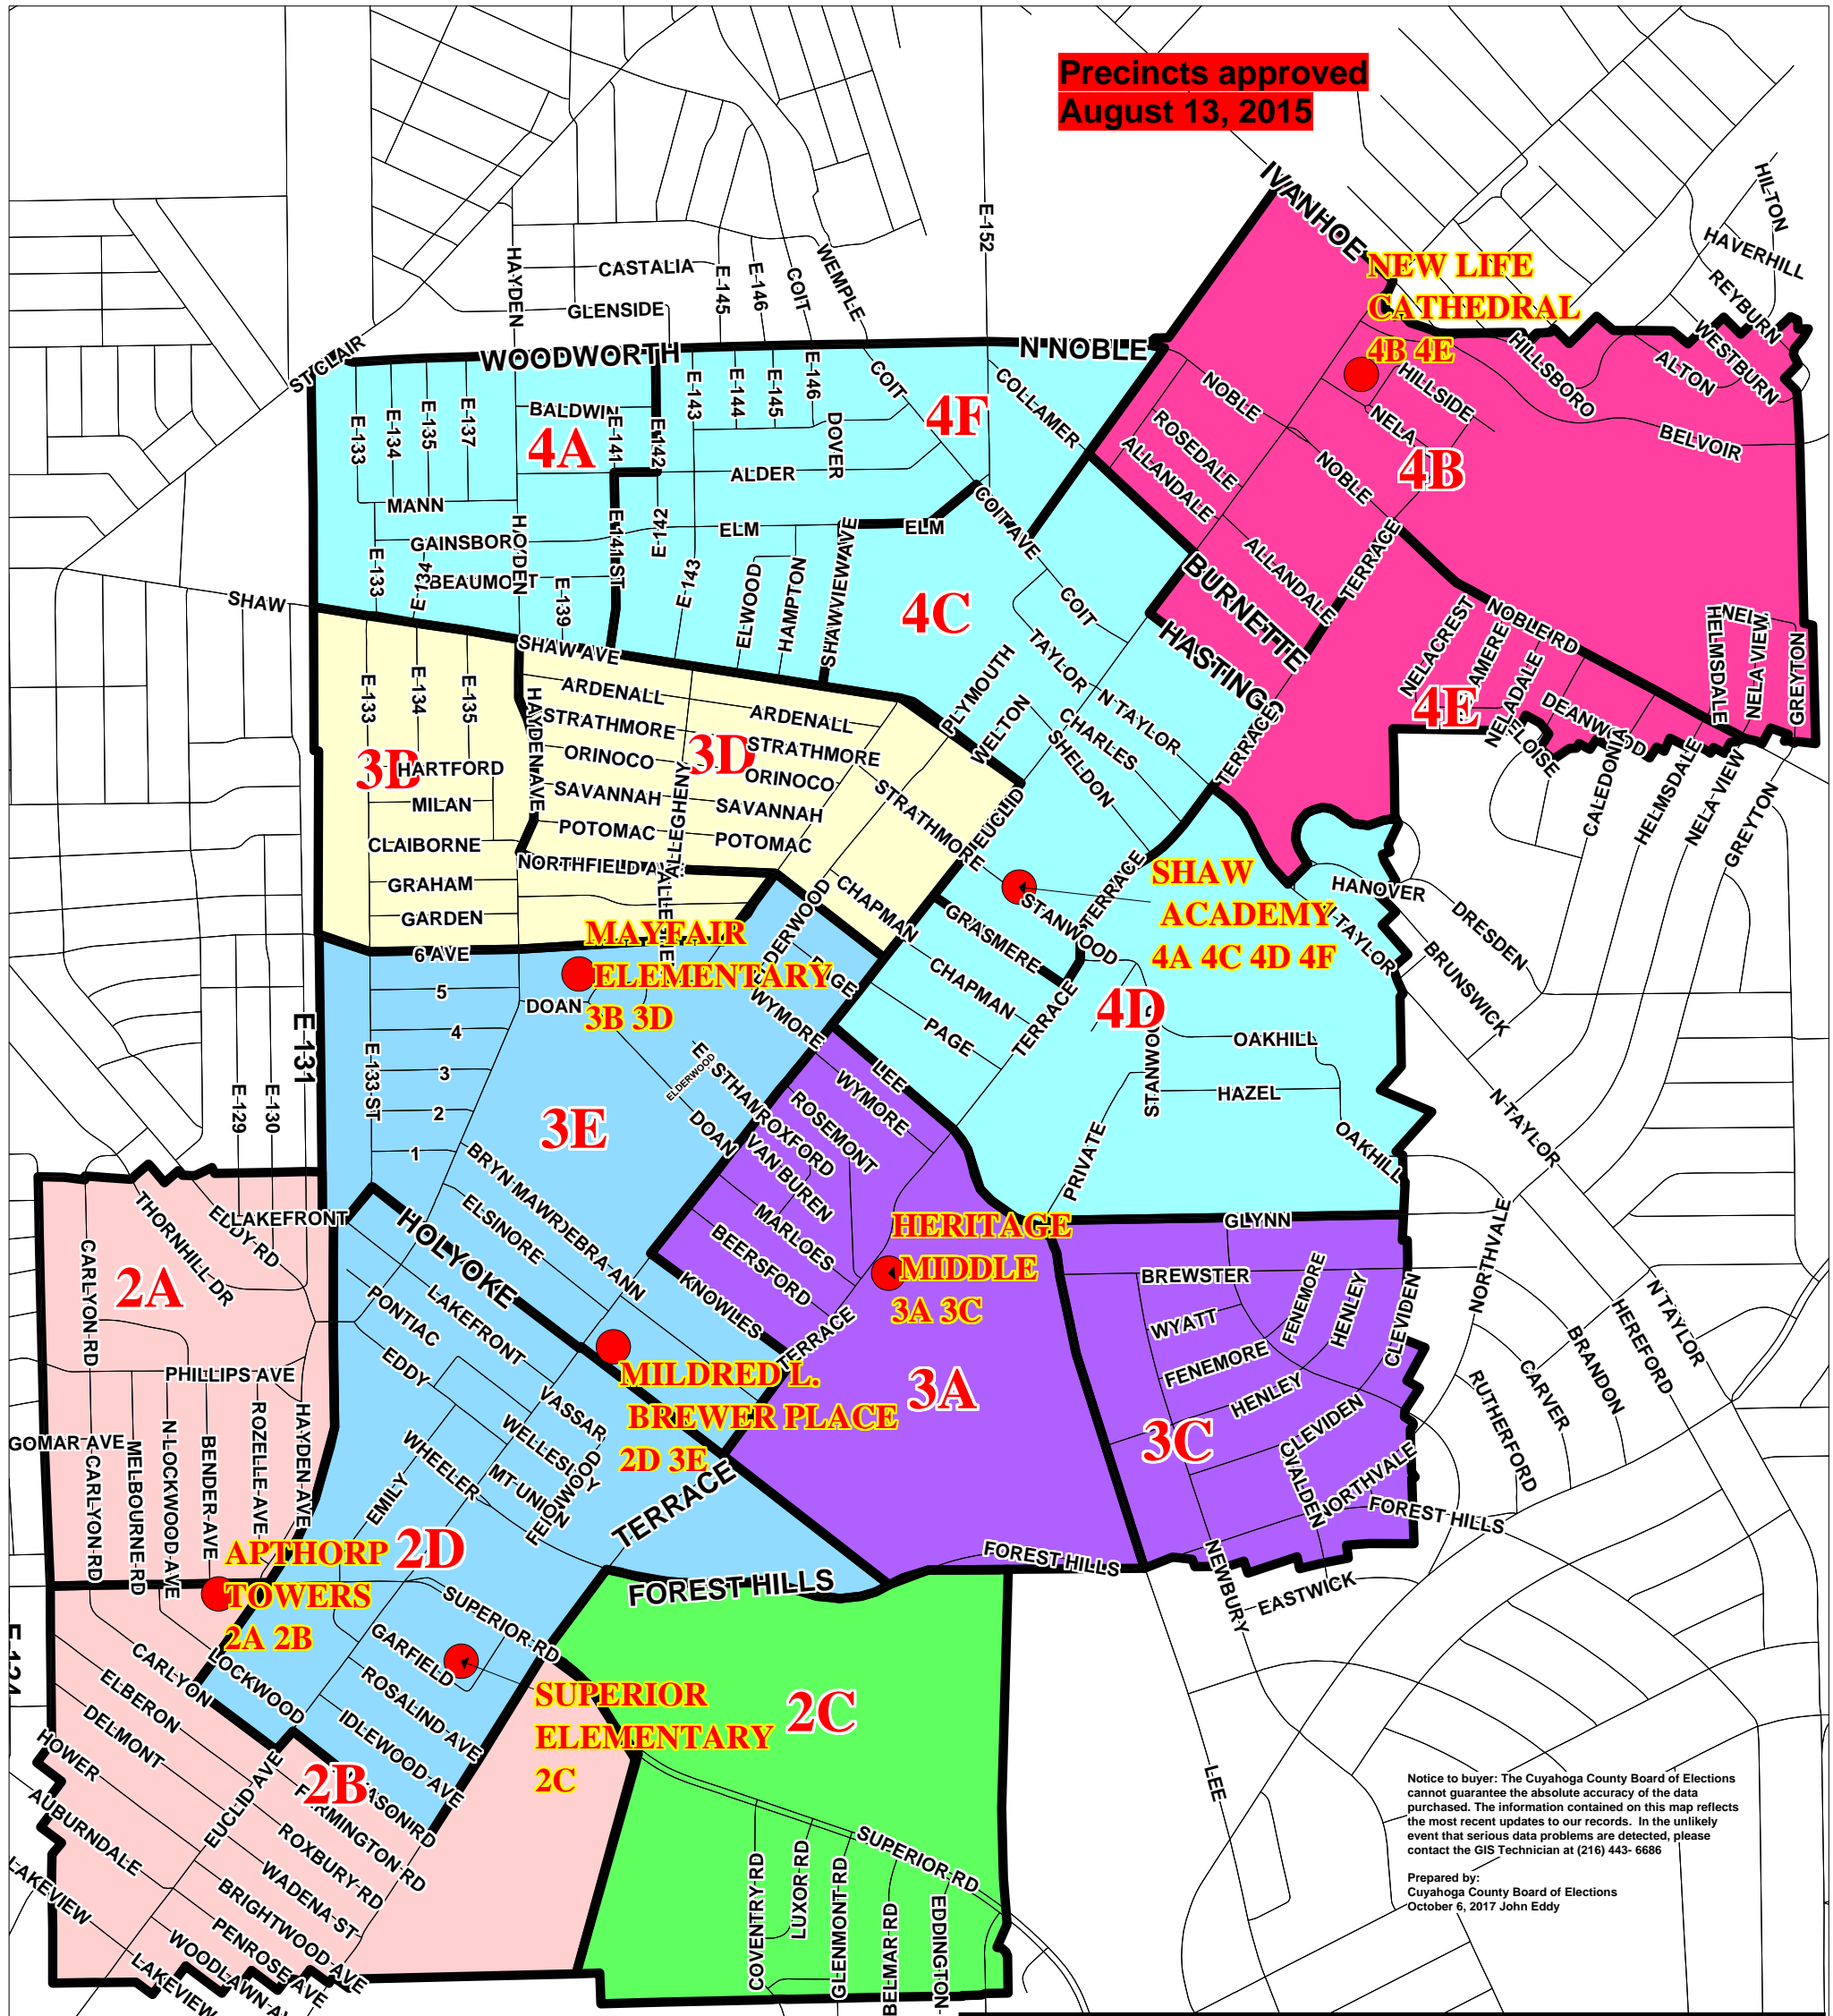

Precincts approved
August 13, 2015

Notice to buyer: The Cuyahoga County Board of Elections cannot guarantee the absolute accuracy of the data purchased. The information contained on this map reflects the most recent updates to our records. In the unlikely event that serious data problems are detected, please contact the GIS Technician at (216) 443-6686
Prepared by: Cuyahoga County Board of Elections October 6, 2017 John Eddy

Poll	Polling Location	Address	Precincts
1	APthorp Towers Apartments	12900 Superior Ave	2A 2B
2	Superior Elementary School	1865 Garfield Road	2C
3	Mildred L. Brewer Place	14028 Euclid Ave	2D 3E
4	Heritage Middle School	14410 Terrace Rd	3A 3C
5	Mayfair Elementary School	13916 Mayfair Ave	3B 3D
6	Shaw Academy	1843 Stanwood Rd	4A 4C 4D 4F
7	New Life Cathedral	16200 Euclid Ave	4B 4E

City of East Cleveland

with Precincts & Polling Locations

October 2017