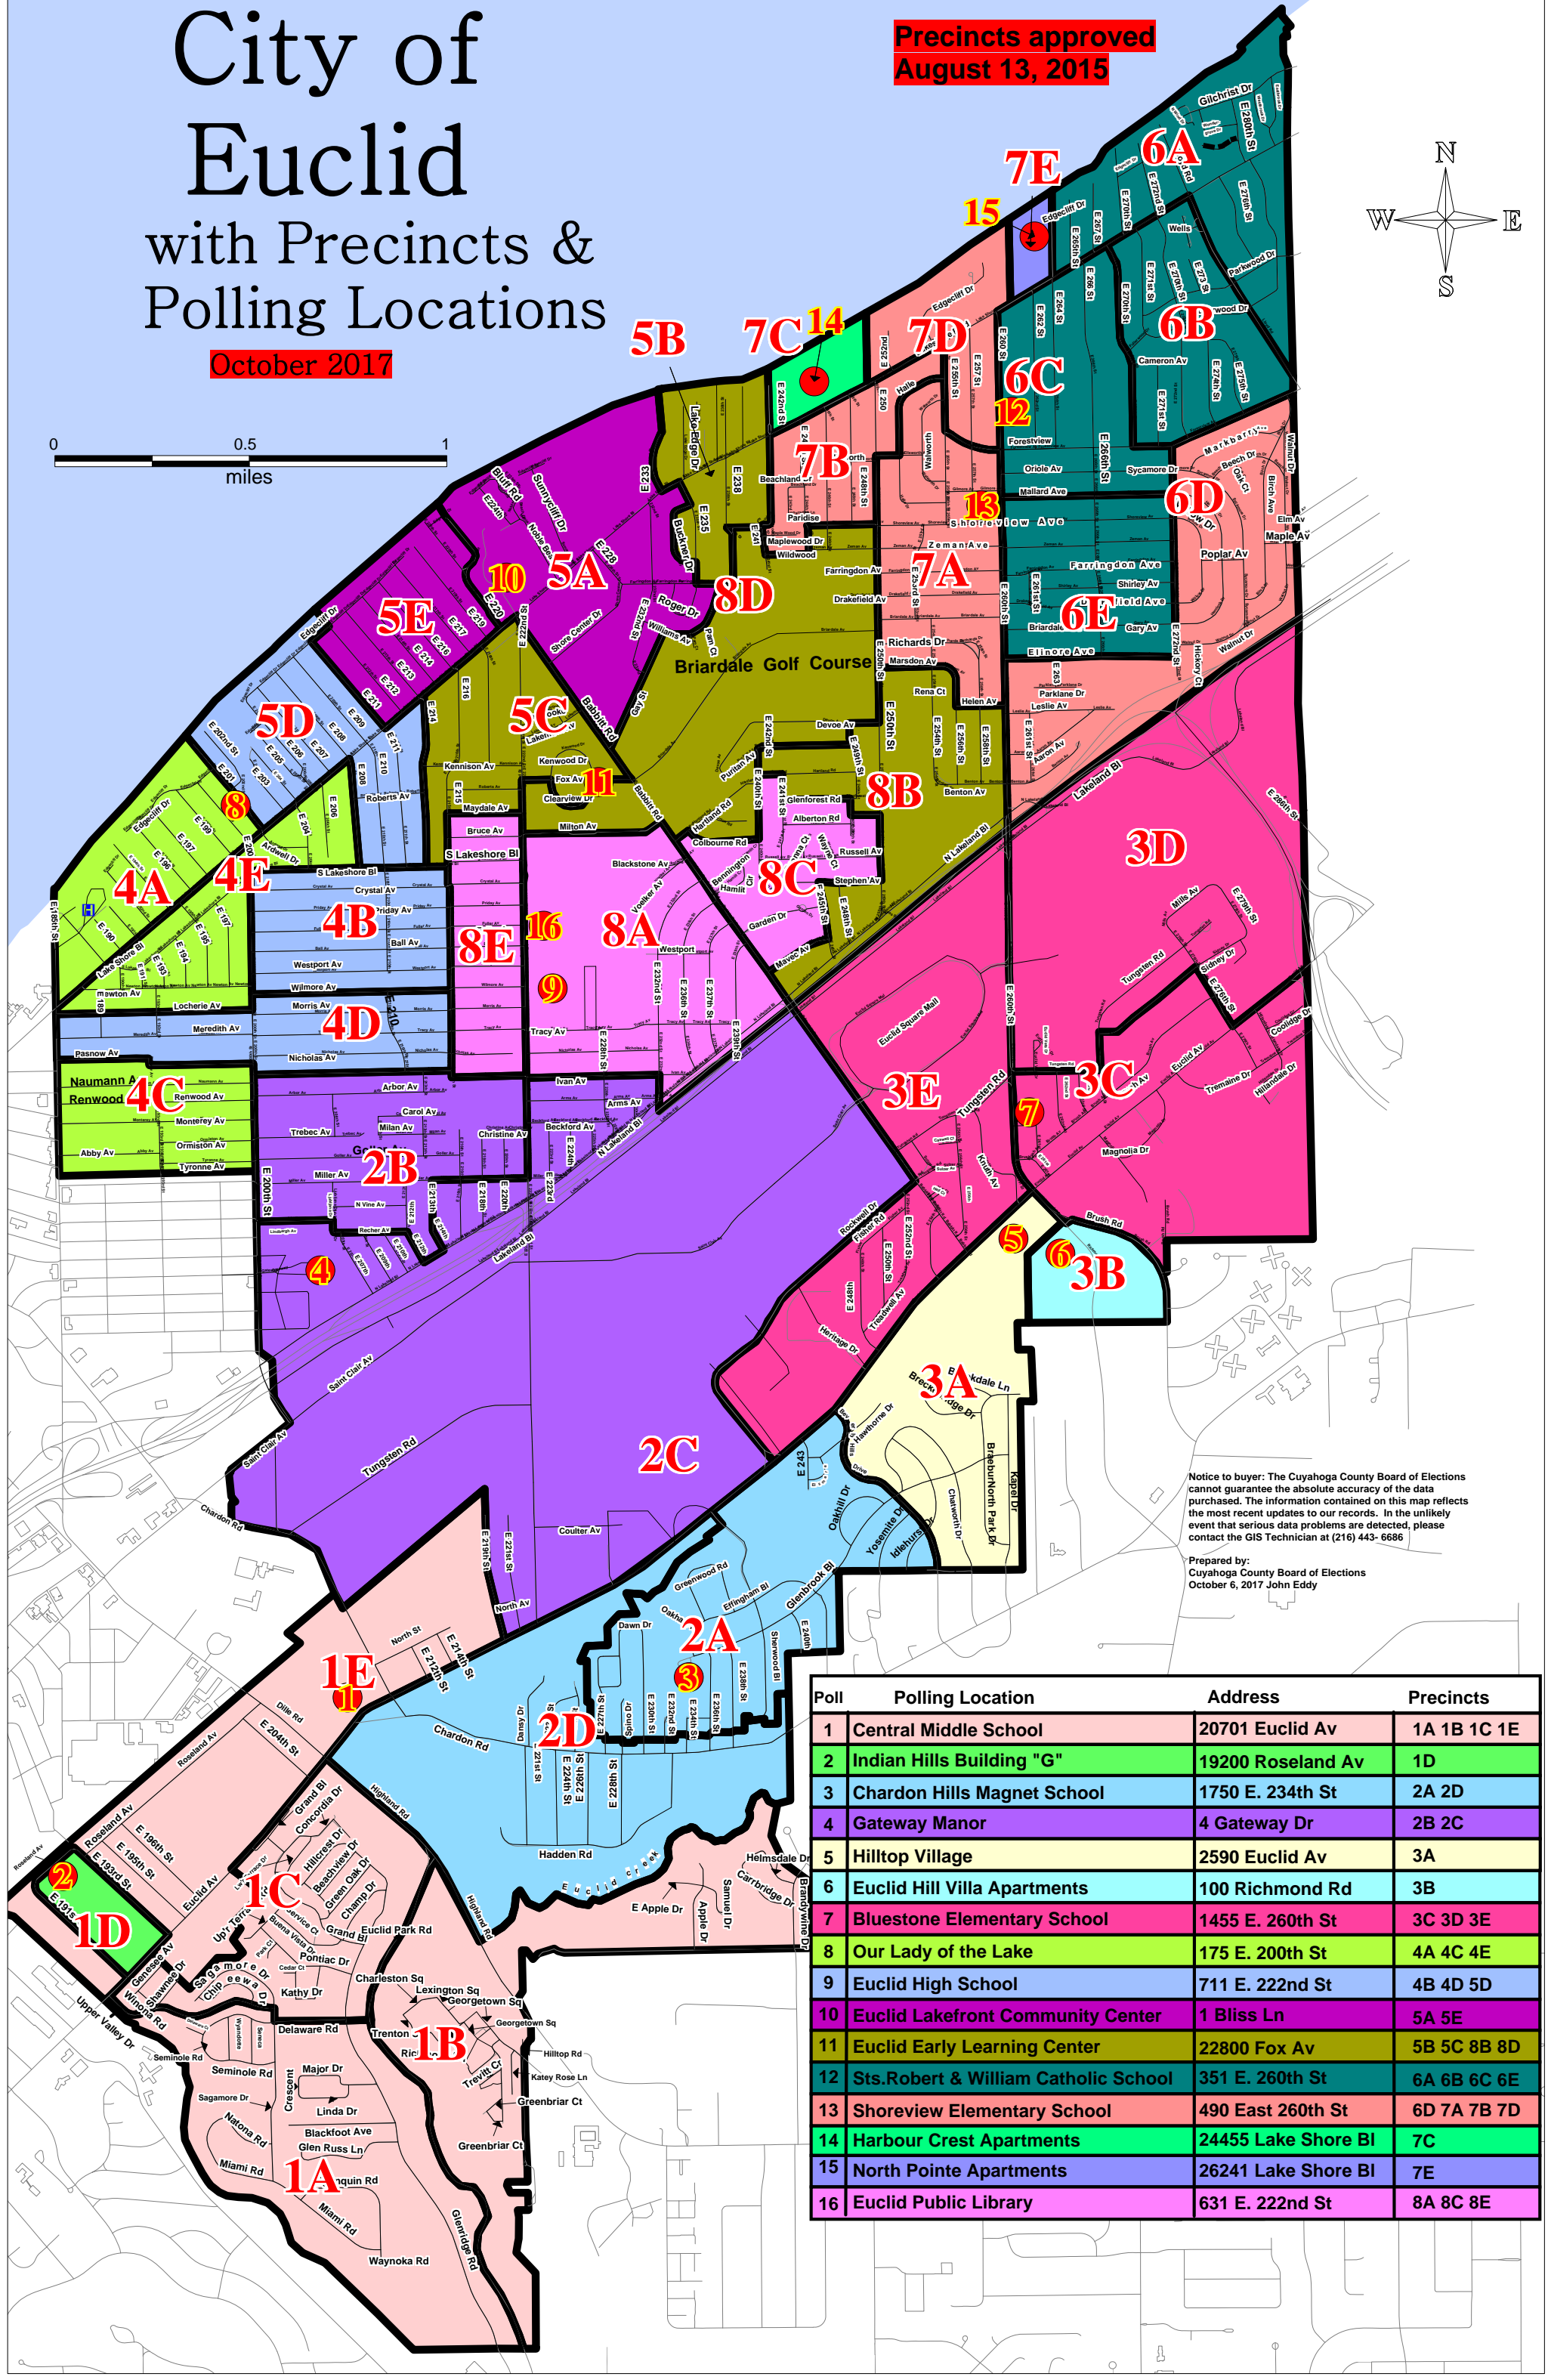

City of Euclid

with Precincts & Polling Locations

October 2017

Precincts approved August 13, 2015

Notice to buyer: The Cuyahoga County Board of Elections cannot guarantee the absolute accuracy of the data purchased. The information contained on this map reflects the most recent updates to our records. In the unlikely event that serious data problems are detected, please contact the GIS Technician at (216) 443-6686

Prepared by: Cuyahoga County Board of Elections October 6, 2017 John Eddy

Poll	Polling Location	Address	Precincts
1	Central Middle School	20701 Euclid Av	1A 1B 1C 1E
2	Indian Hills Building "G"	19200 Roseland Av	1D
3	Chardon Hills Magnet School	1750 E. 234th St	2A 2D
4	Gateway Manor	4 Gateway Dr	2B 2C
5	Hilltop Village	2590 Euclid Av	3A
6	Euclid Hill Villa Apartments	100 Richmond Rd	3B
7	Bluestone Elementary School	1455 E. 260th St	3C 3D 3E
8	Our Lady of the Lake	175 E. 200th St	4A 4C 4E
9	Euclid High School	711 E. 222nd St	4B 4D 5D
10	Euclid Lakefront Community Center	1 Bliss Ln	5A 5E
11	Euclid Early Learning Center	22800 Fox Av	5B 5C 8B 8D
12	Sts. Robert & William Catholic School	351 E. 260th St	6A 6B 6C 6E
13	Shoreview Elementary School	490 East 260th St	6D 7A 7B 7D
14	Harbour Crest Apartments	24455 Lake Shore Bl	7C
15	North Pointe Apartments	26241 Lake Shore Bl	7E
16	Euclid Public Library	631 E. 222nd St	8A 8C 8E