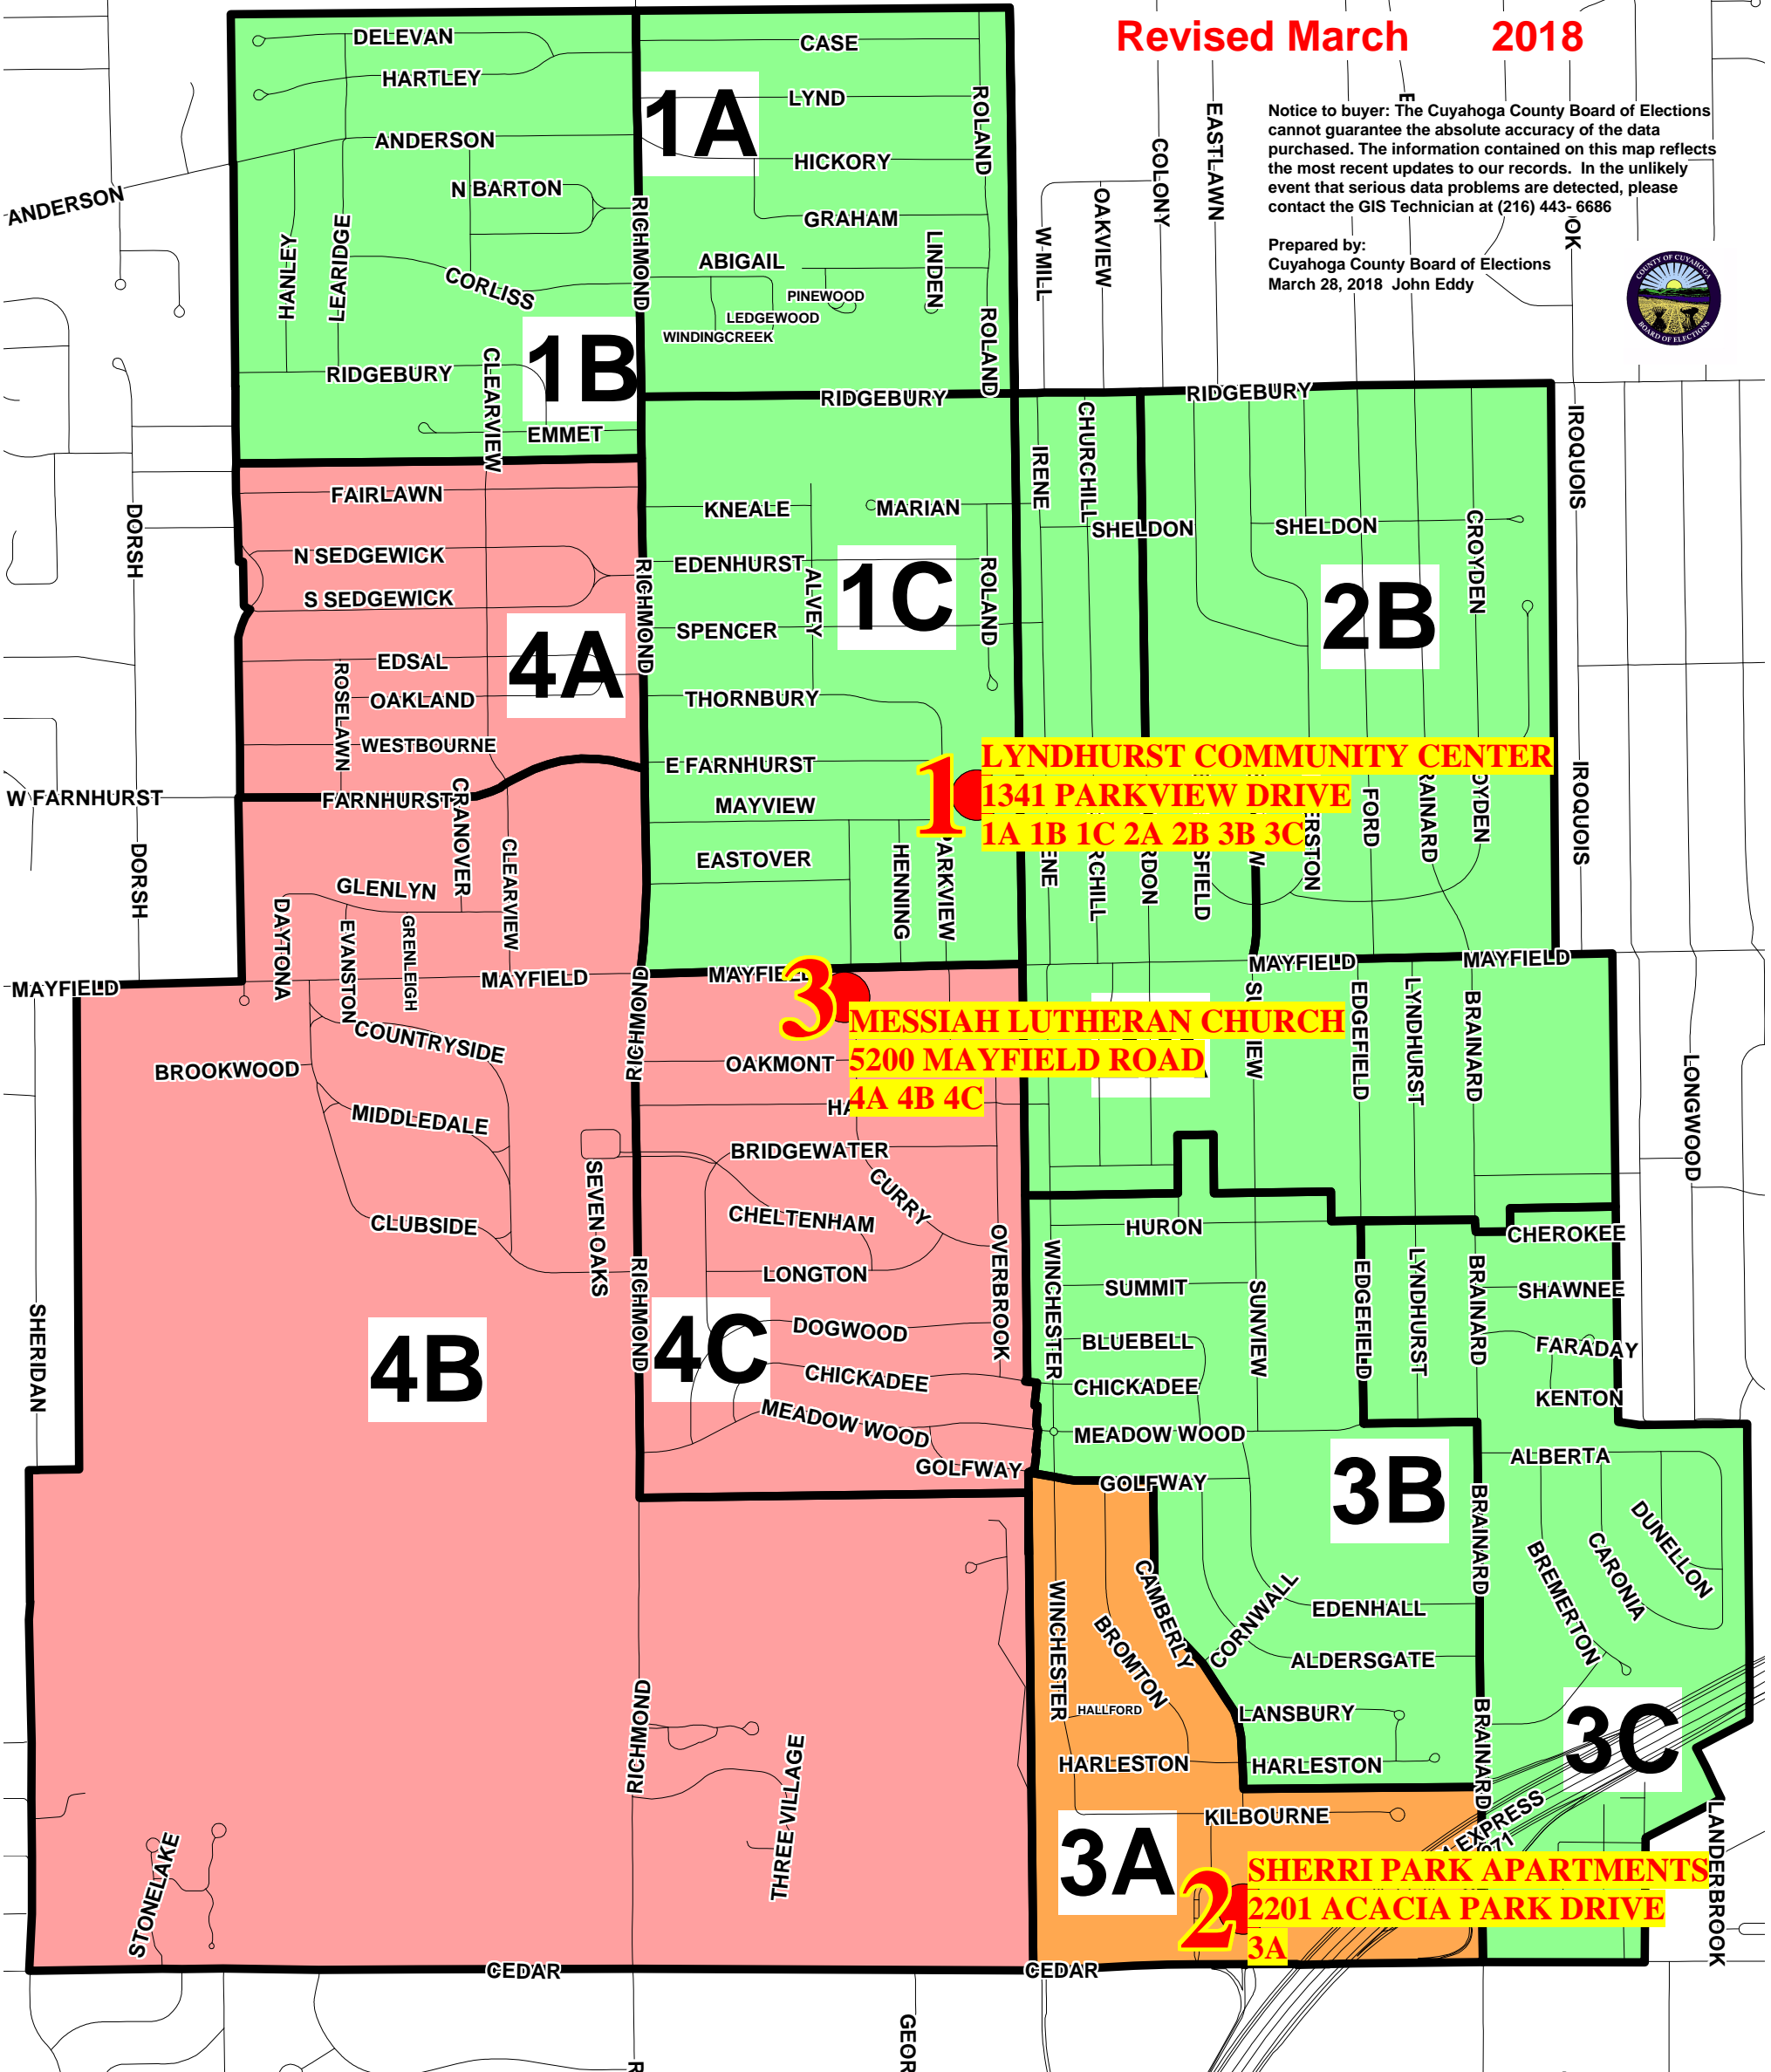

Lyndhurst

MONTICELLO

WILSON MILLS

Revised March 2018

Notice to buyer: The Cuyahoga County Board of Elections cannot guarantee the absolute accuracy of the data purchased. The information contained on this map reflects the most recent updates to our records. In the unlikely event that serious data problems are detected, please contact the GIS Technician at (216) 443-6686

Prepared by:
Cuyahoga County Board of Elections
March 28, 2018 John Eddy

1 LYNDHURST COMMUNITY CENTER
1341 PARKVIEW DRIVE
1A 1B 1C 2A 2B 3B 3C

3 MESSIAH LUTHERAN CHURCH
5200 MAYFIELD ROAD
4A 4B 4C

2 SHERRI PARK APARTMENTS
2201 ACACIA PARK DRIVE
3A

1	LYNDHURST COMMUNITY CENTER	1341 PARKVIEW DR	1A 1B 1C 2A 2B 3B 3C
2	SHERRI PARK APARTMENTS	2201 ACACIA PARK DR	3A
3	MESSIAH LUTHERAN CHURCH	5200 MAYFIELD R	4A 4B 4C