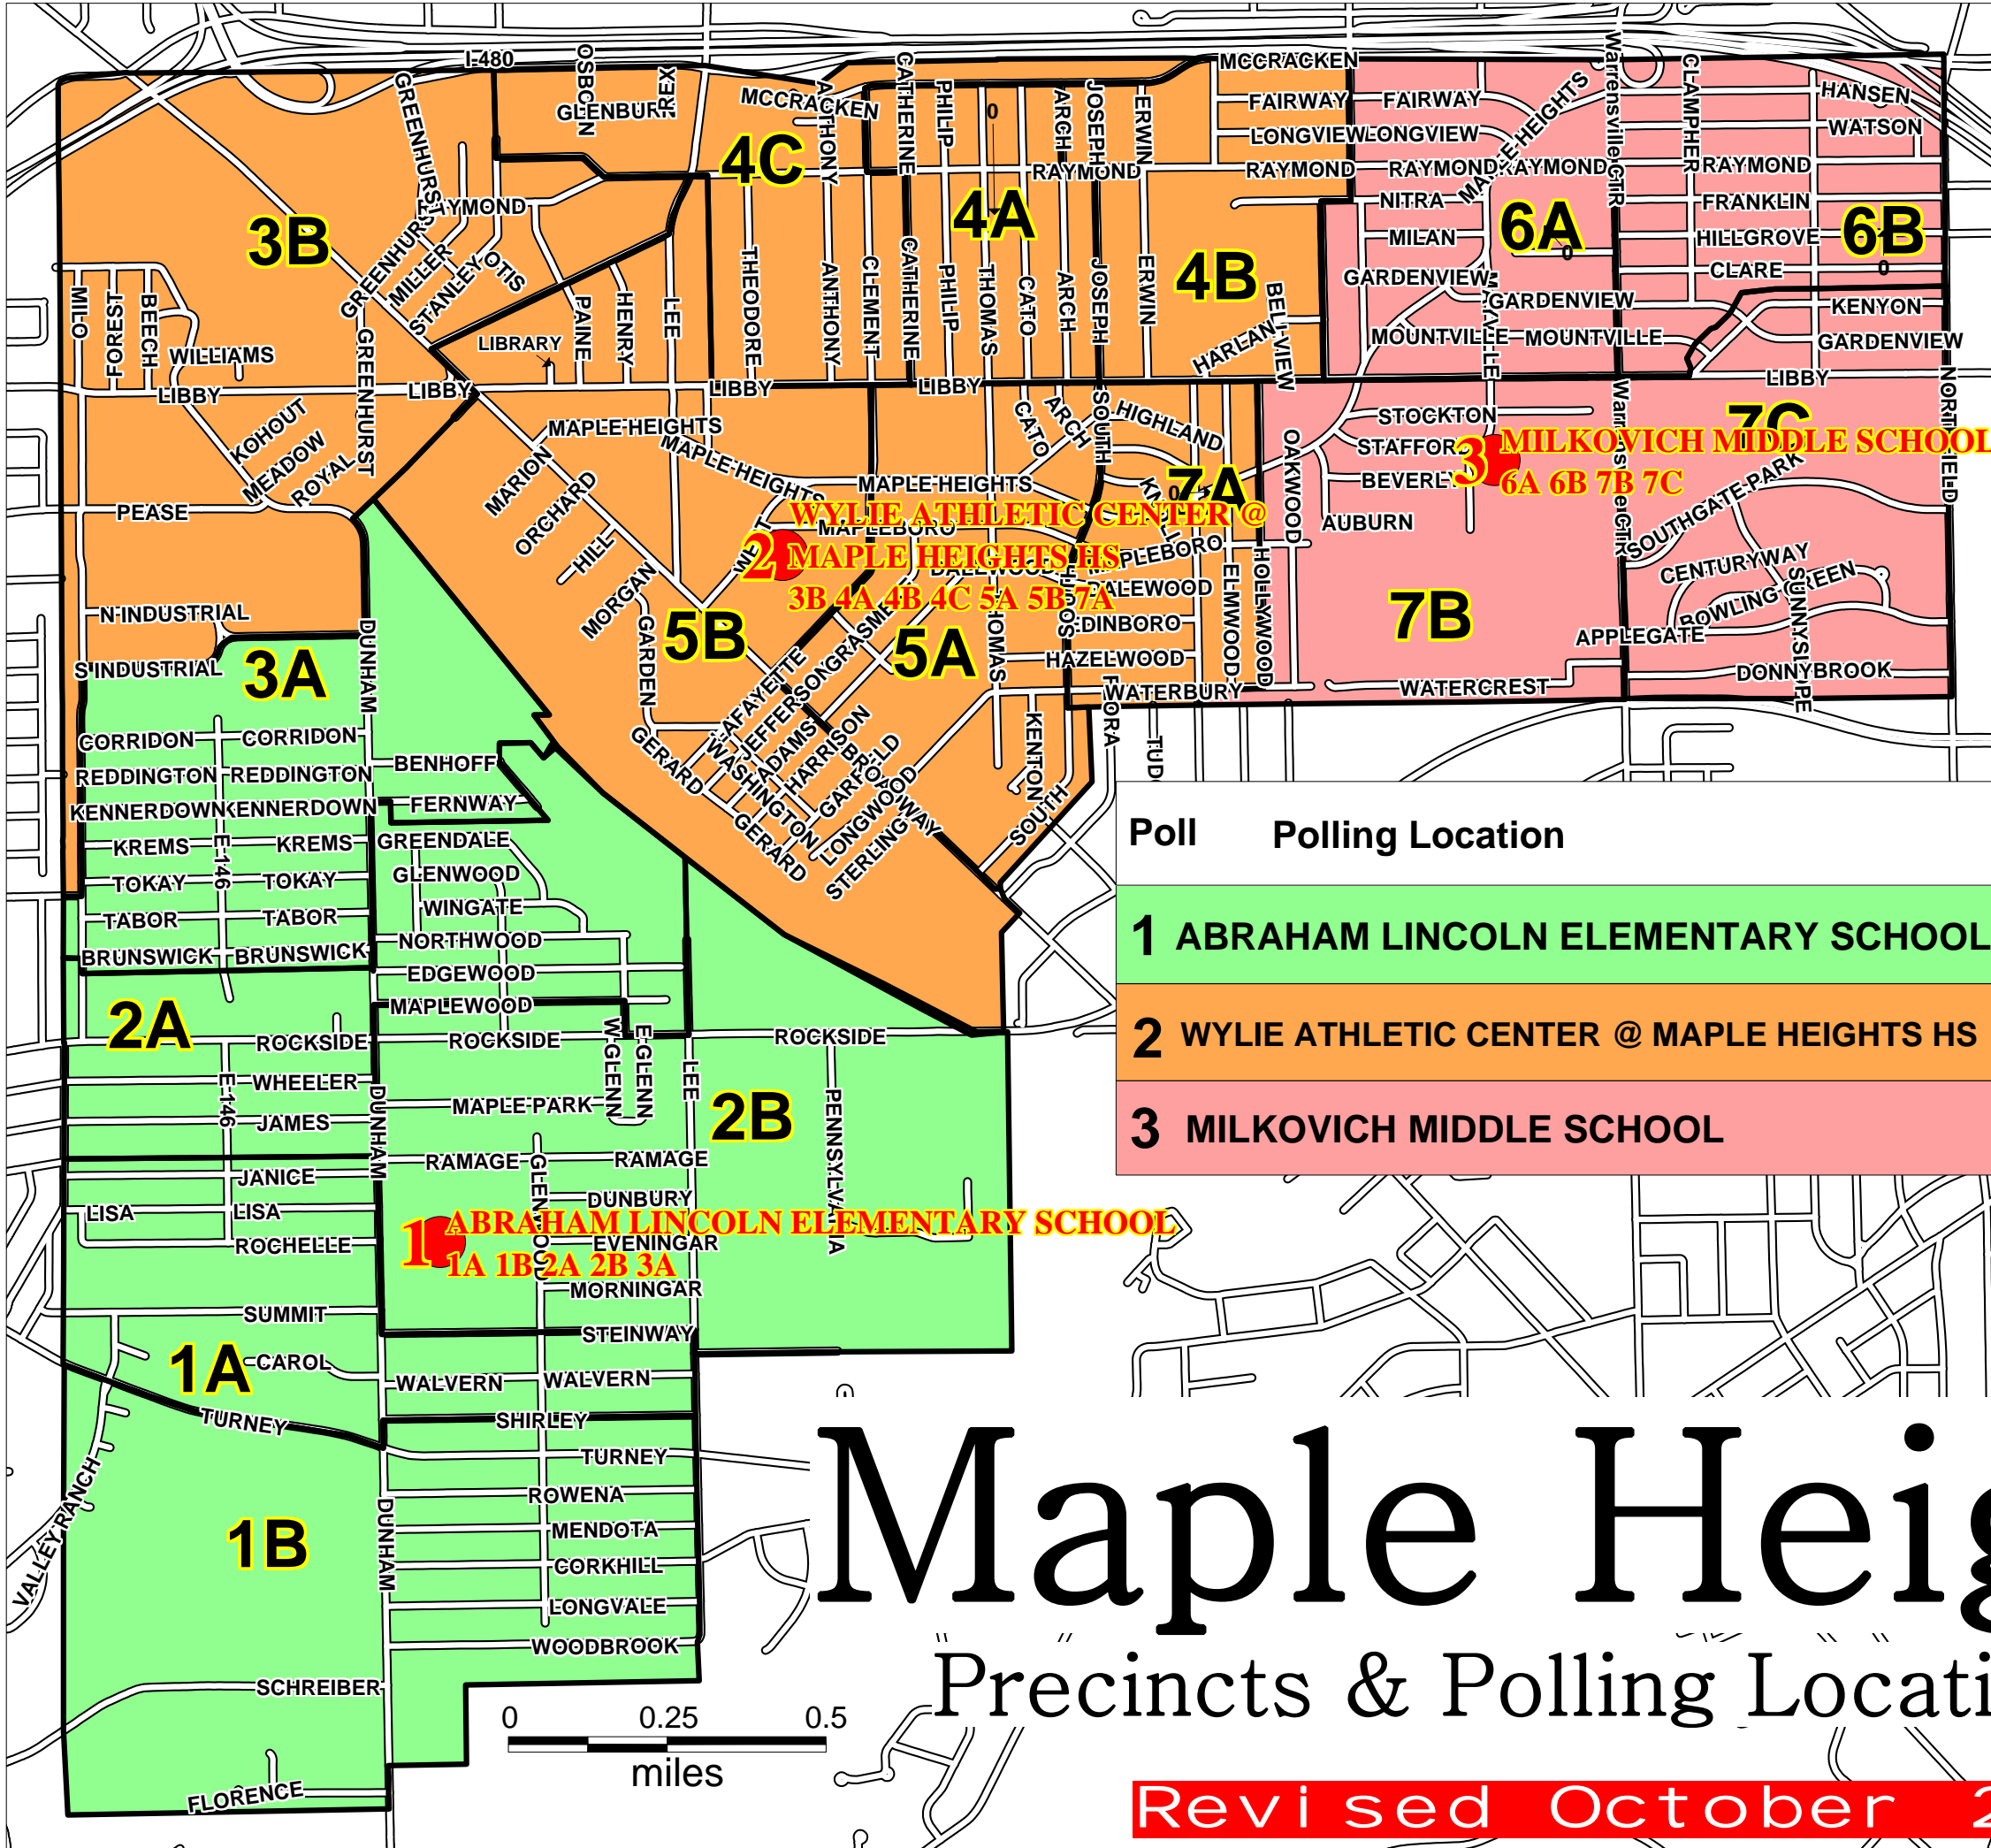

Notice to buyer: The Cuyahoga County Board of Elections cannot guarantee the absolute accuracy of the data purchased. The information contained on this map reflects the most recent updates to our records. In the unlikely event that serious data problems are detected, please contact the GIS Technician at (216) 443- 6686

Prepared by:
Cuyahoga County Board of Elections
October 10, 2017 John Eddy Senior GIS Technician

Poll	Polling Location	Address	Precincts
1	ABRAHAM LINCOLN ELEMENTARY SCHOOL	6009 DUNHAM ROAD	1A 1B 2A 2B 3A
2	WYLIE ATHLETIC CENTER @ MAPLE HEIGHTS HS	ONE MUSTANG WAY	3B 4A 4B 4C 5A 5B 7A
3	MILKOVICH MIDDLE SCHOOL	1980 STAFFORD AV	6A 6B 7B 7C

1 ABRAHAM LINCOLN ELEMENTARY SCHOOL
1A 1B 2A 2B 3A

Maple Heights

Precincts & Polling Locations

Revised October 2017