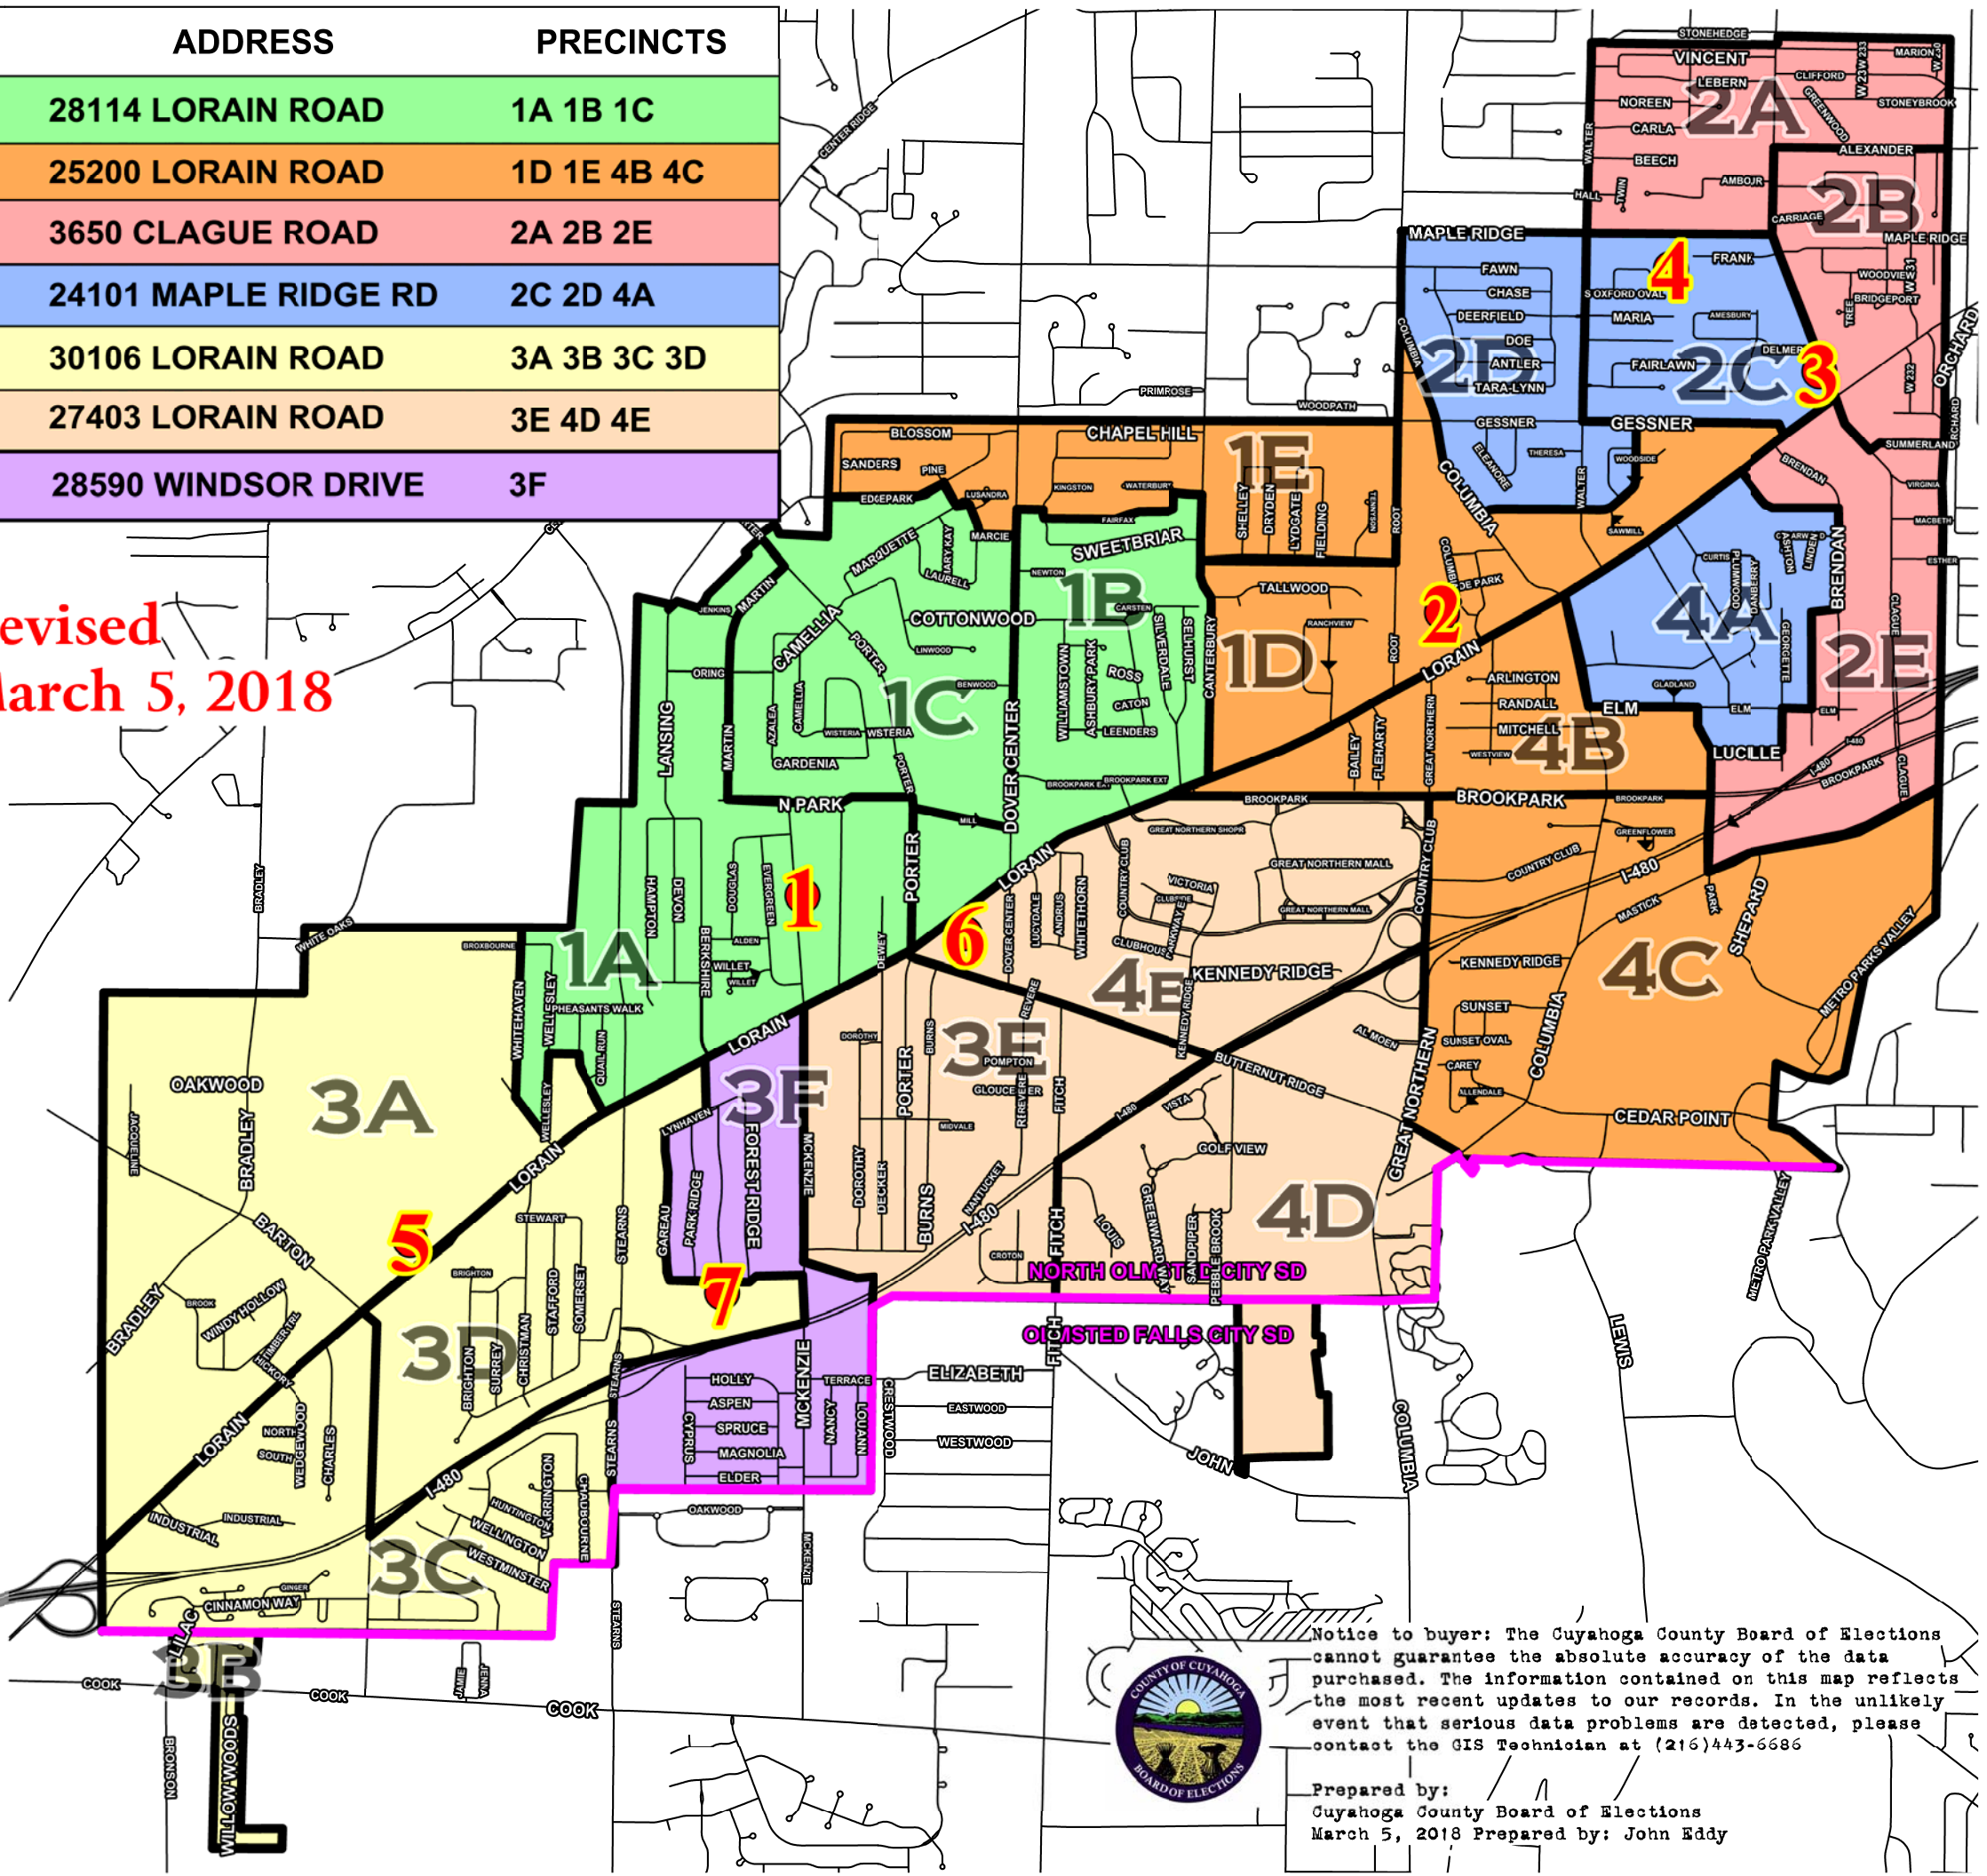

Poll	POLLING LOCATION	ADDRESS	PRECINCTS
1	NORTH OLMSTED COMMUNITY CABIN	28114 LORAIN ROAD	1A 1B 1C
2	John Knox Presbyterian Church	25200 LORAIN ROAD	1D 1E 4B 4C
3	CLAGUE RD. UN. CHURCH OF CHRIST	3650 CLAGUE ROAD	2A 2B 2E
4	MAPLE ELEMENTARY SCHOOL	24101 MAPLE RIDGE RD	2C 2D 4A
5	CHURCH OF ST. CLARENCE	30106 LORAIN ROAD	3A 3B 3C 3D
6	NORTH OLMSTED BRANCH LIBRARY	27403 LORAIN ROAD	3E 4D 4E
7	SPRUCE ELEMENTARY SCHOOL	28590 WINDSOR DRIVE	3F

Revised
March 5, 2018

North Olmsted

Notice to buyer: The Cuyahoga County Board of Elections cannot guarantee the absolute accuracy of the data purchased. The information contained on this map reflects the most recent updates to our records. In the unlikely event that serious data problems are detected, please contact the GIS Technician at (216)443-6686

Prepared by:
Cuyahoga County Board of Elections
March 5, 2018 Prepared by: John Eddy