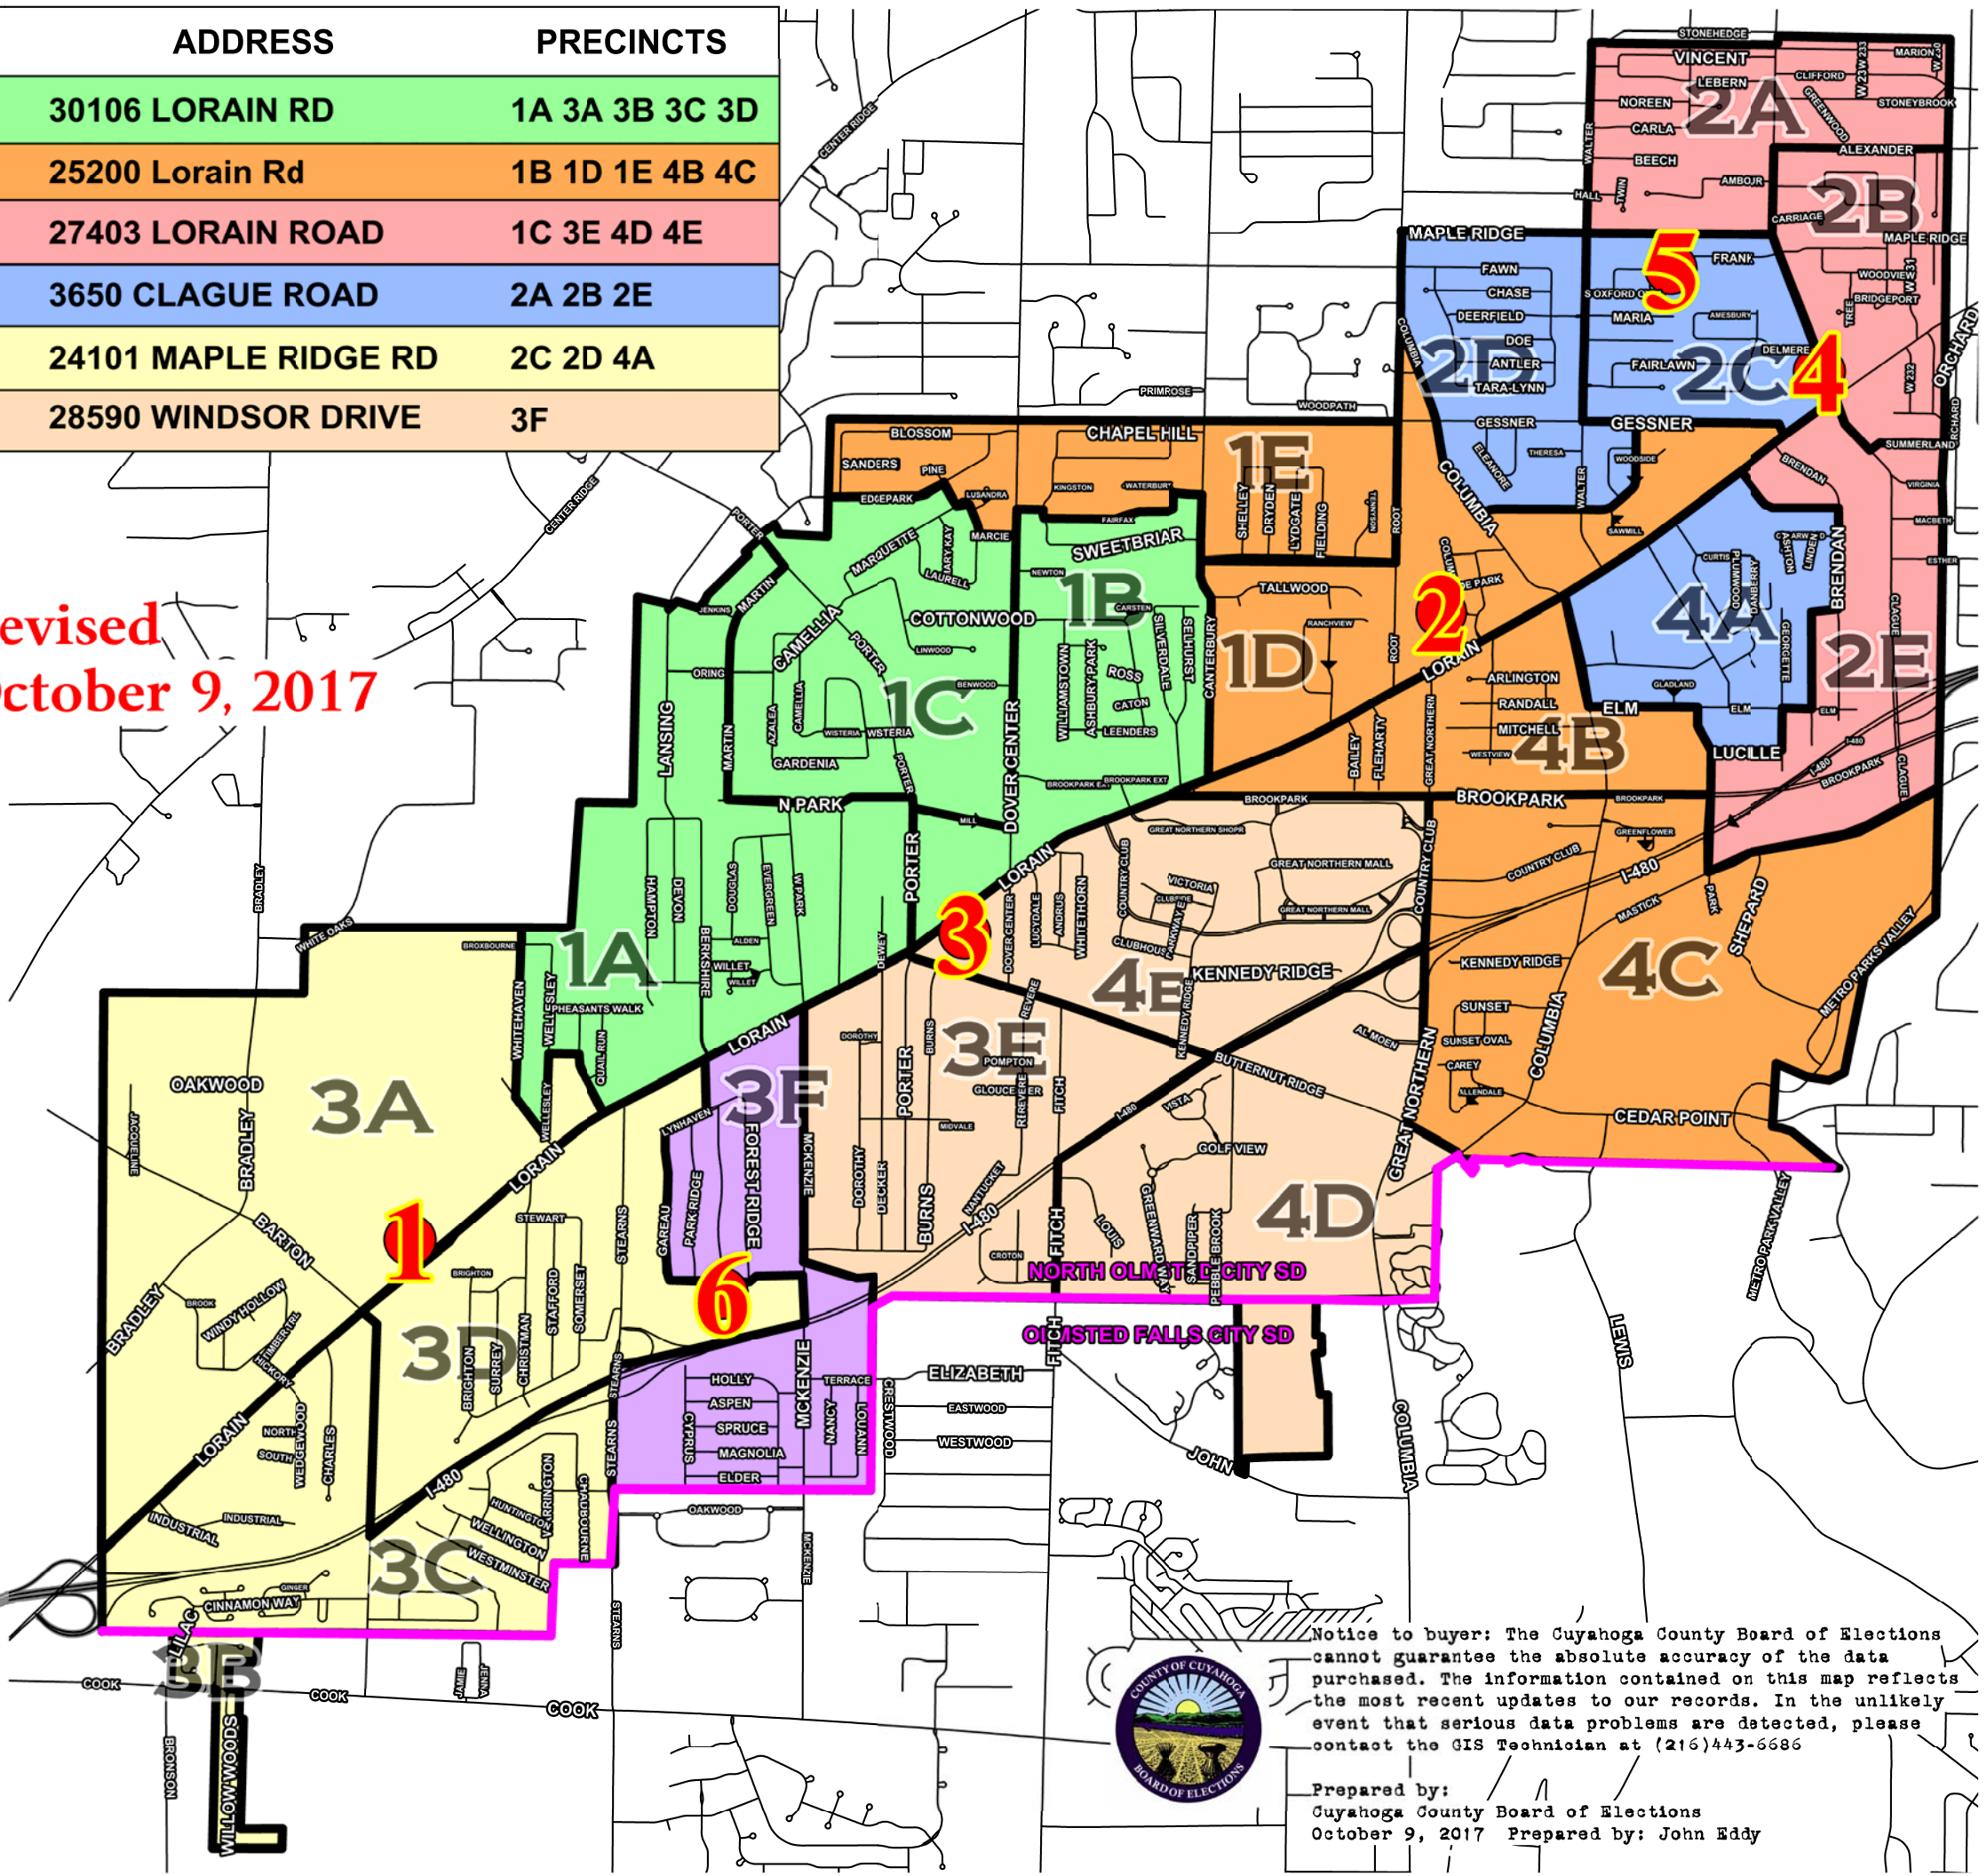

Poll	POLLING LOCATION	ADDRESS	PRECINCTS
1	CHURCH OF ST. CLARENCE	30106 LORAIN RD	1A 3A 3B 3C 3D
2	John Knox Presbyterian Church	25200 Lorain Rd	1B 1D 1E 4B 4C
3	NORTH OLMSTED BRANCH LIBRARY	27403 LORAIN ROAD	1C 3E 4D 4E
4	CLAGUE RD. UN. CHURCH OF CHRIST	3650 CLAGUE ROAD	2A 2B 2E
5	MAPLE ELEMENTARY SCHOOL	24101 MAPLE RIDGE RD	2C 2D 4A
6	SPRUCE ELEMENTARY SCHOOL	28590 WINDSOR DRIVE	3F

Revised
October 9, 2017

North Olmsted

Notice to buyer: The Cuyahoga County Board of Elections cannot guarantee the absolute accuracy of the data purchased. The information contained on this map reflects the most recent updates to our records. In the unlikely event that serious data problems are detected, please contact the GIS Technician at (216)443-6686