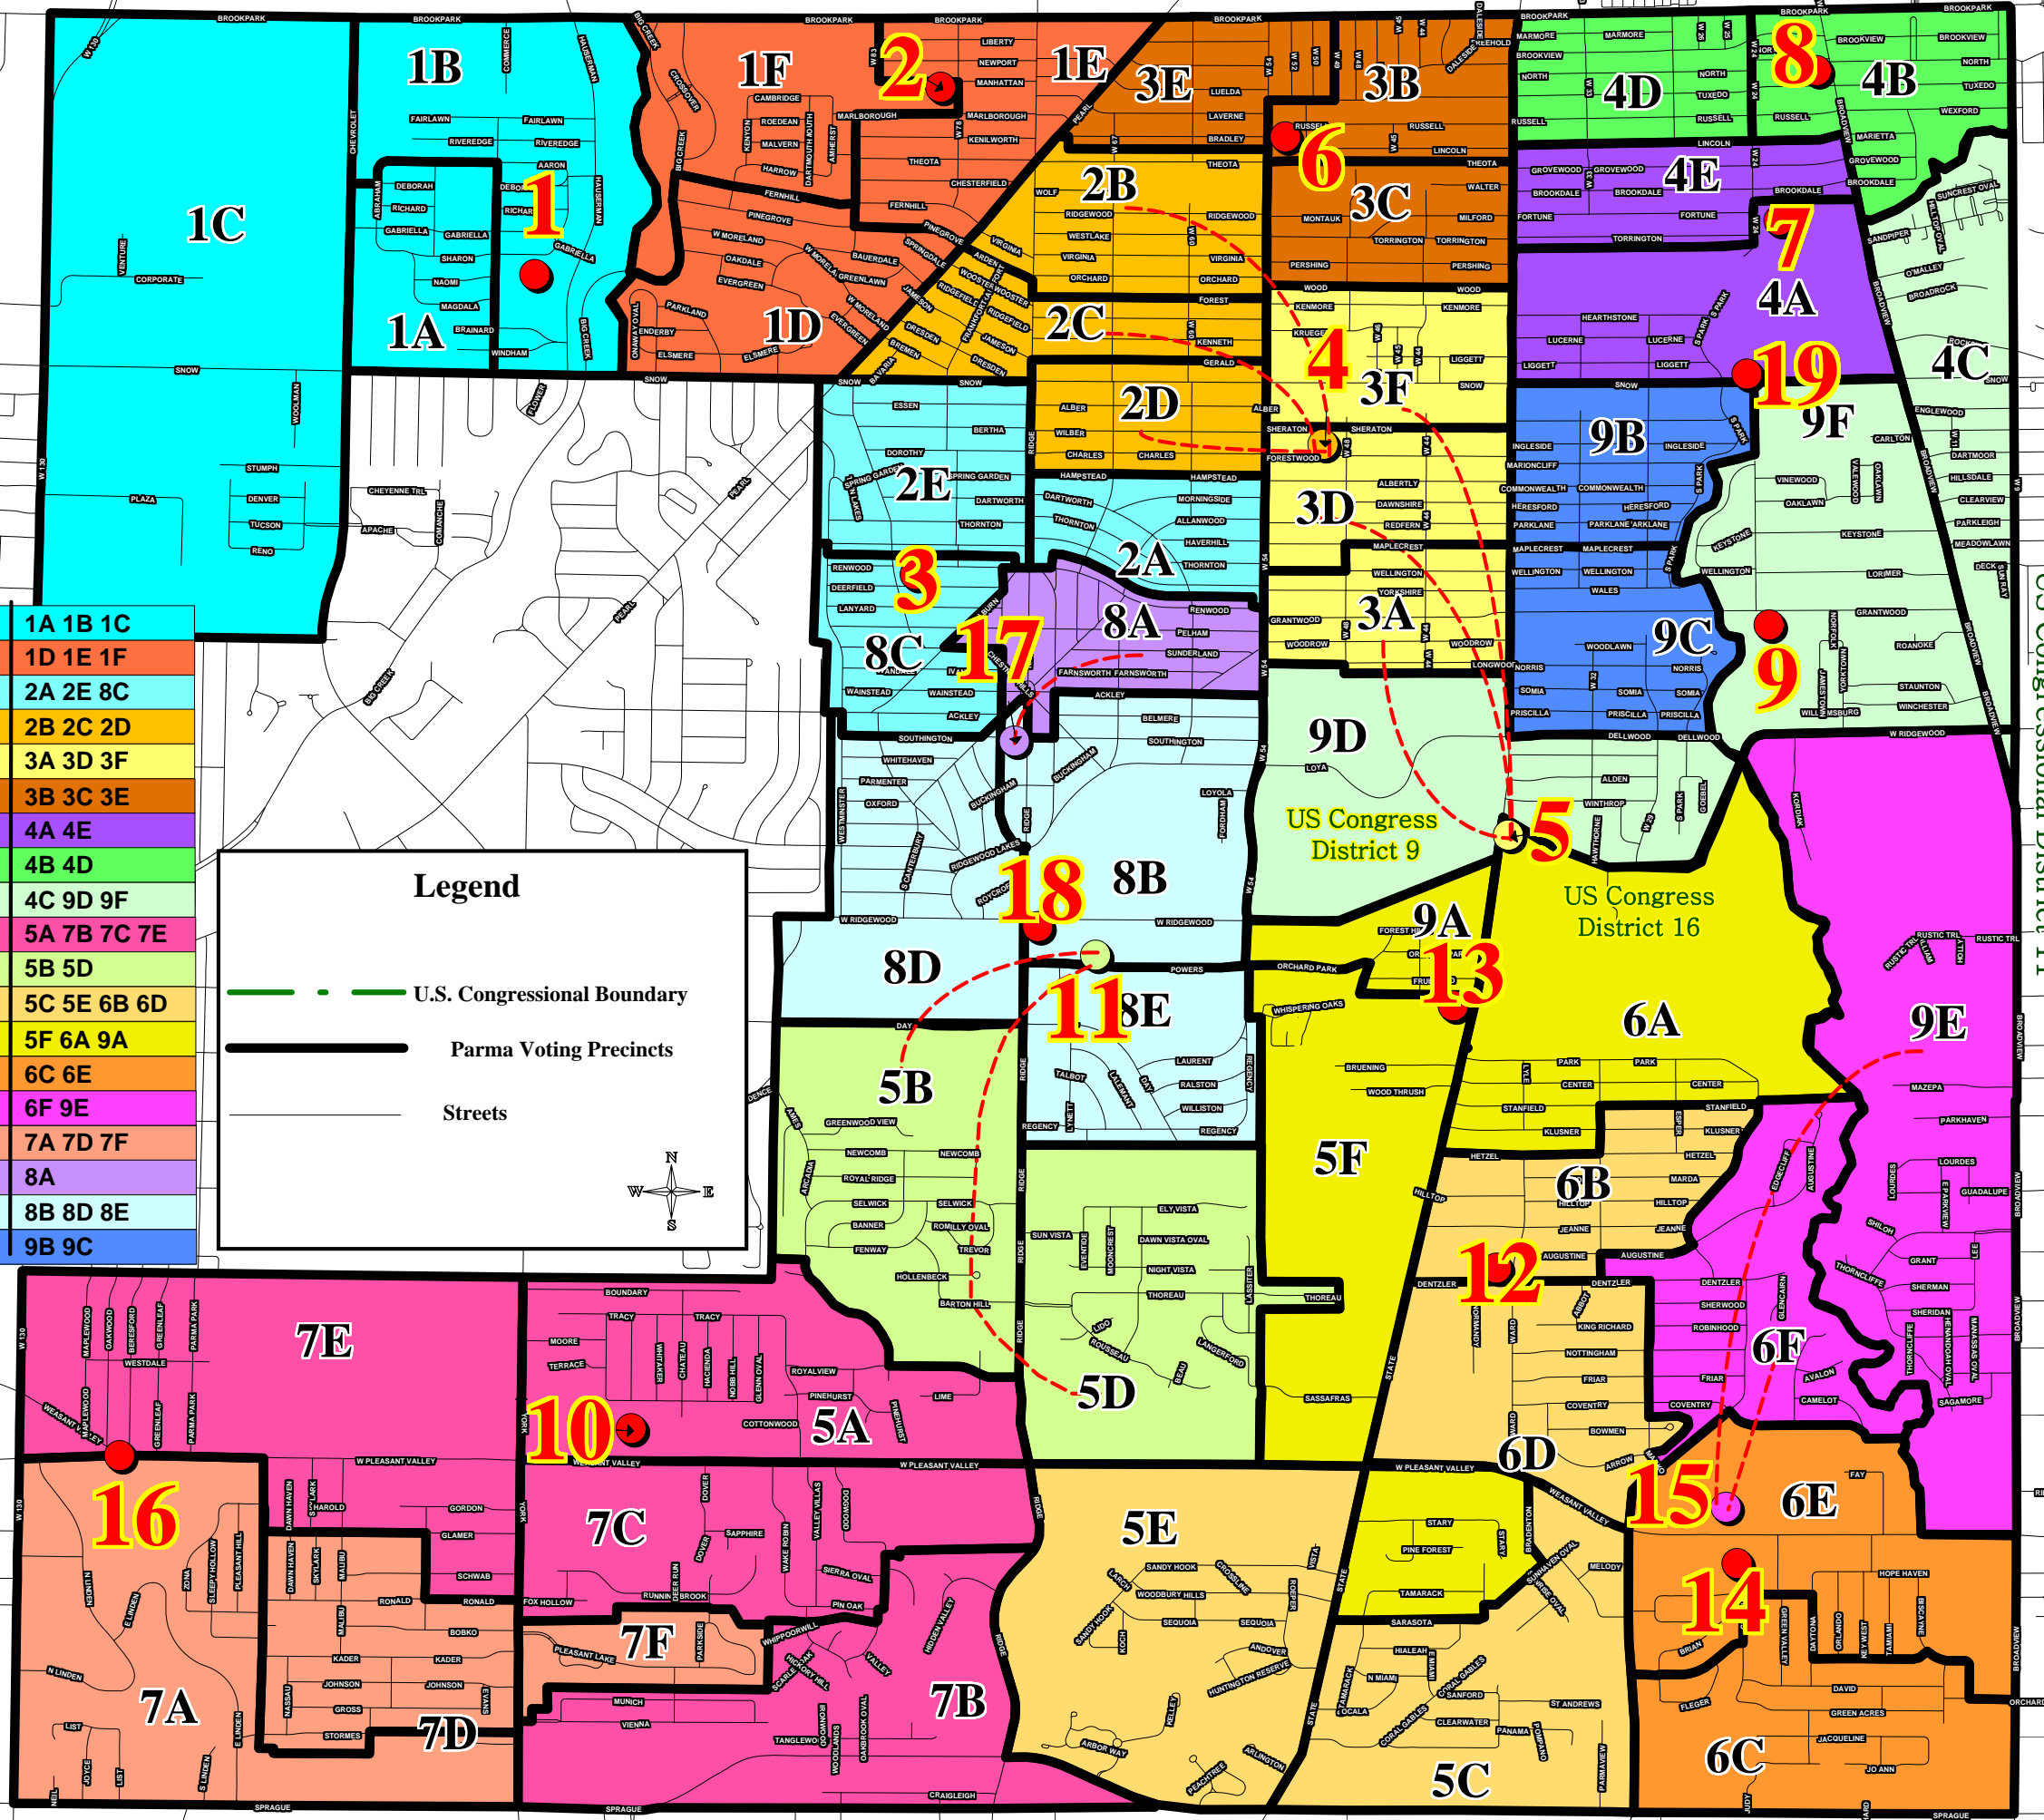

PARMA

Polling Locations

1	St Bridget of Kildare School	5620 Hauserman Rd	1A 1B 1C
2	Ridge-Brook Elementary School	7915 Manhattan Ave	1D 1E 1F
3	Renwood Elementary School	8020 Deerfield Dr	2A 2E 8C
4	Michael A Reis Rink	5000 Forestwood Rd	2B 2C 2D
5	American Legion Post #572	6483 State Rd	3A 3D 3F
6	Thoreau Park Elementary School	5401 West 54th St	3B 3C 3E
7	John Muir Elementary School	5531 West 24th St	4A 4E
8	Parma Evangelical Lutheran Church	5280 Broadview Rd	4B 4D
9	Shiloh Middle School	2303 Grantwood Dr	4C 9D 9F
10	Pleasant Valley Elementary School	9906 West Pleasant Valley Rd	5A 7B 7C 7E
11	Parma Library	6996 Powers Bl	5B 5D
12	Dentzler Elementary School	3600 Dentzler Rd	5C 5E 6B 6D
13	St. Anthony's School	6750 State Rd	5F 6A 9A
14	Green Valley Elementary School	2401 West Pleasant Valley Rd	6C 6E
15	Normandy High School	2500 West Pleasant Valley Rd	6F 9E
16	Bethel Christian	12901 West Pleasant Valley Rd	7A 7D 7F
17	Ridgewood United Methodist Church	6330 Ridge Rd	8A
18	Donna Smallwood Activities Center	7001 West Ridgewood Dr	8B 8D 8E
19	Elks Hall	2300 Snow Rd	9B 9C

Legend

- U.S. Congressional Boundary
- Parma Voting Precincts
- Streets

Precincts approved July 14, 2015

Revised 10-05-2017

Notice to buyer: The Cuyahoga County Board of Elections cannot guarantee the absolute accuracy of the data purchased. The information contained on this map reflects the most recent update of our records. In the unlikely event serious data problems are detected, please contact the GIS Technician at (216) 443-6686. Prepared by John Eddy October 5, 2017

US Congressional District 11

US Congress District 9

US Congress District 16