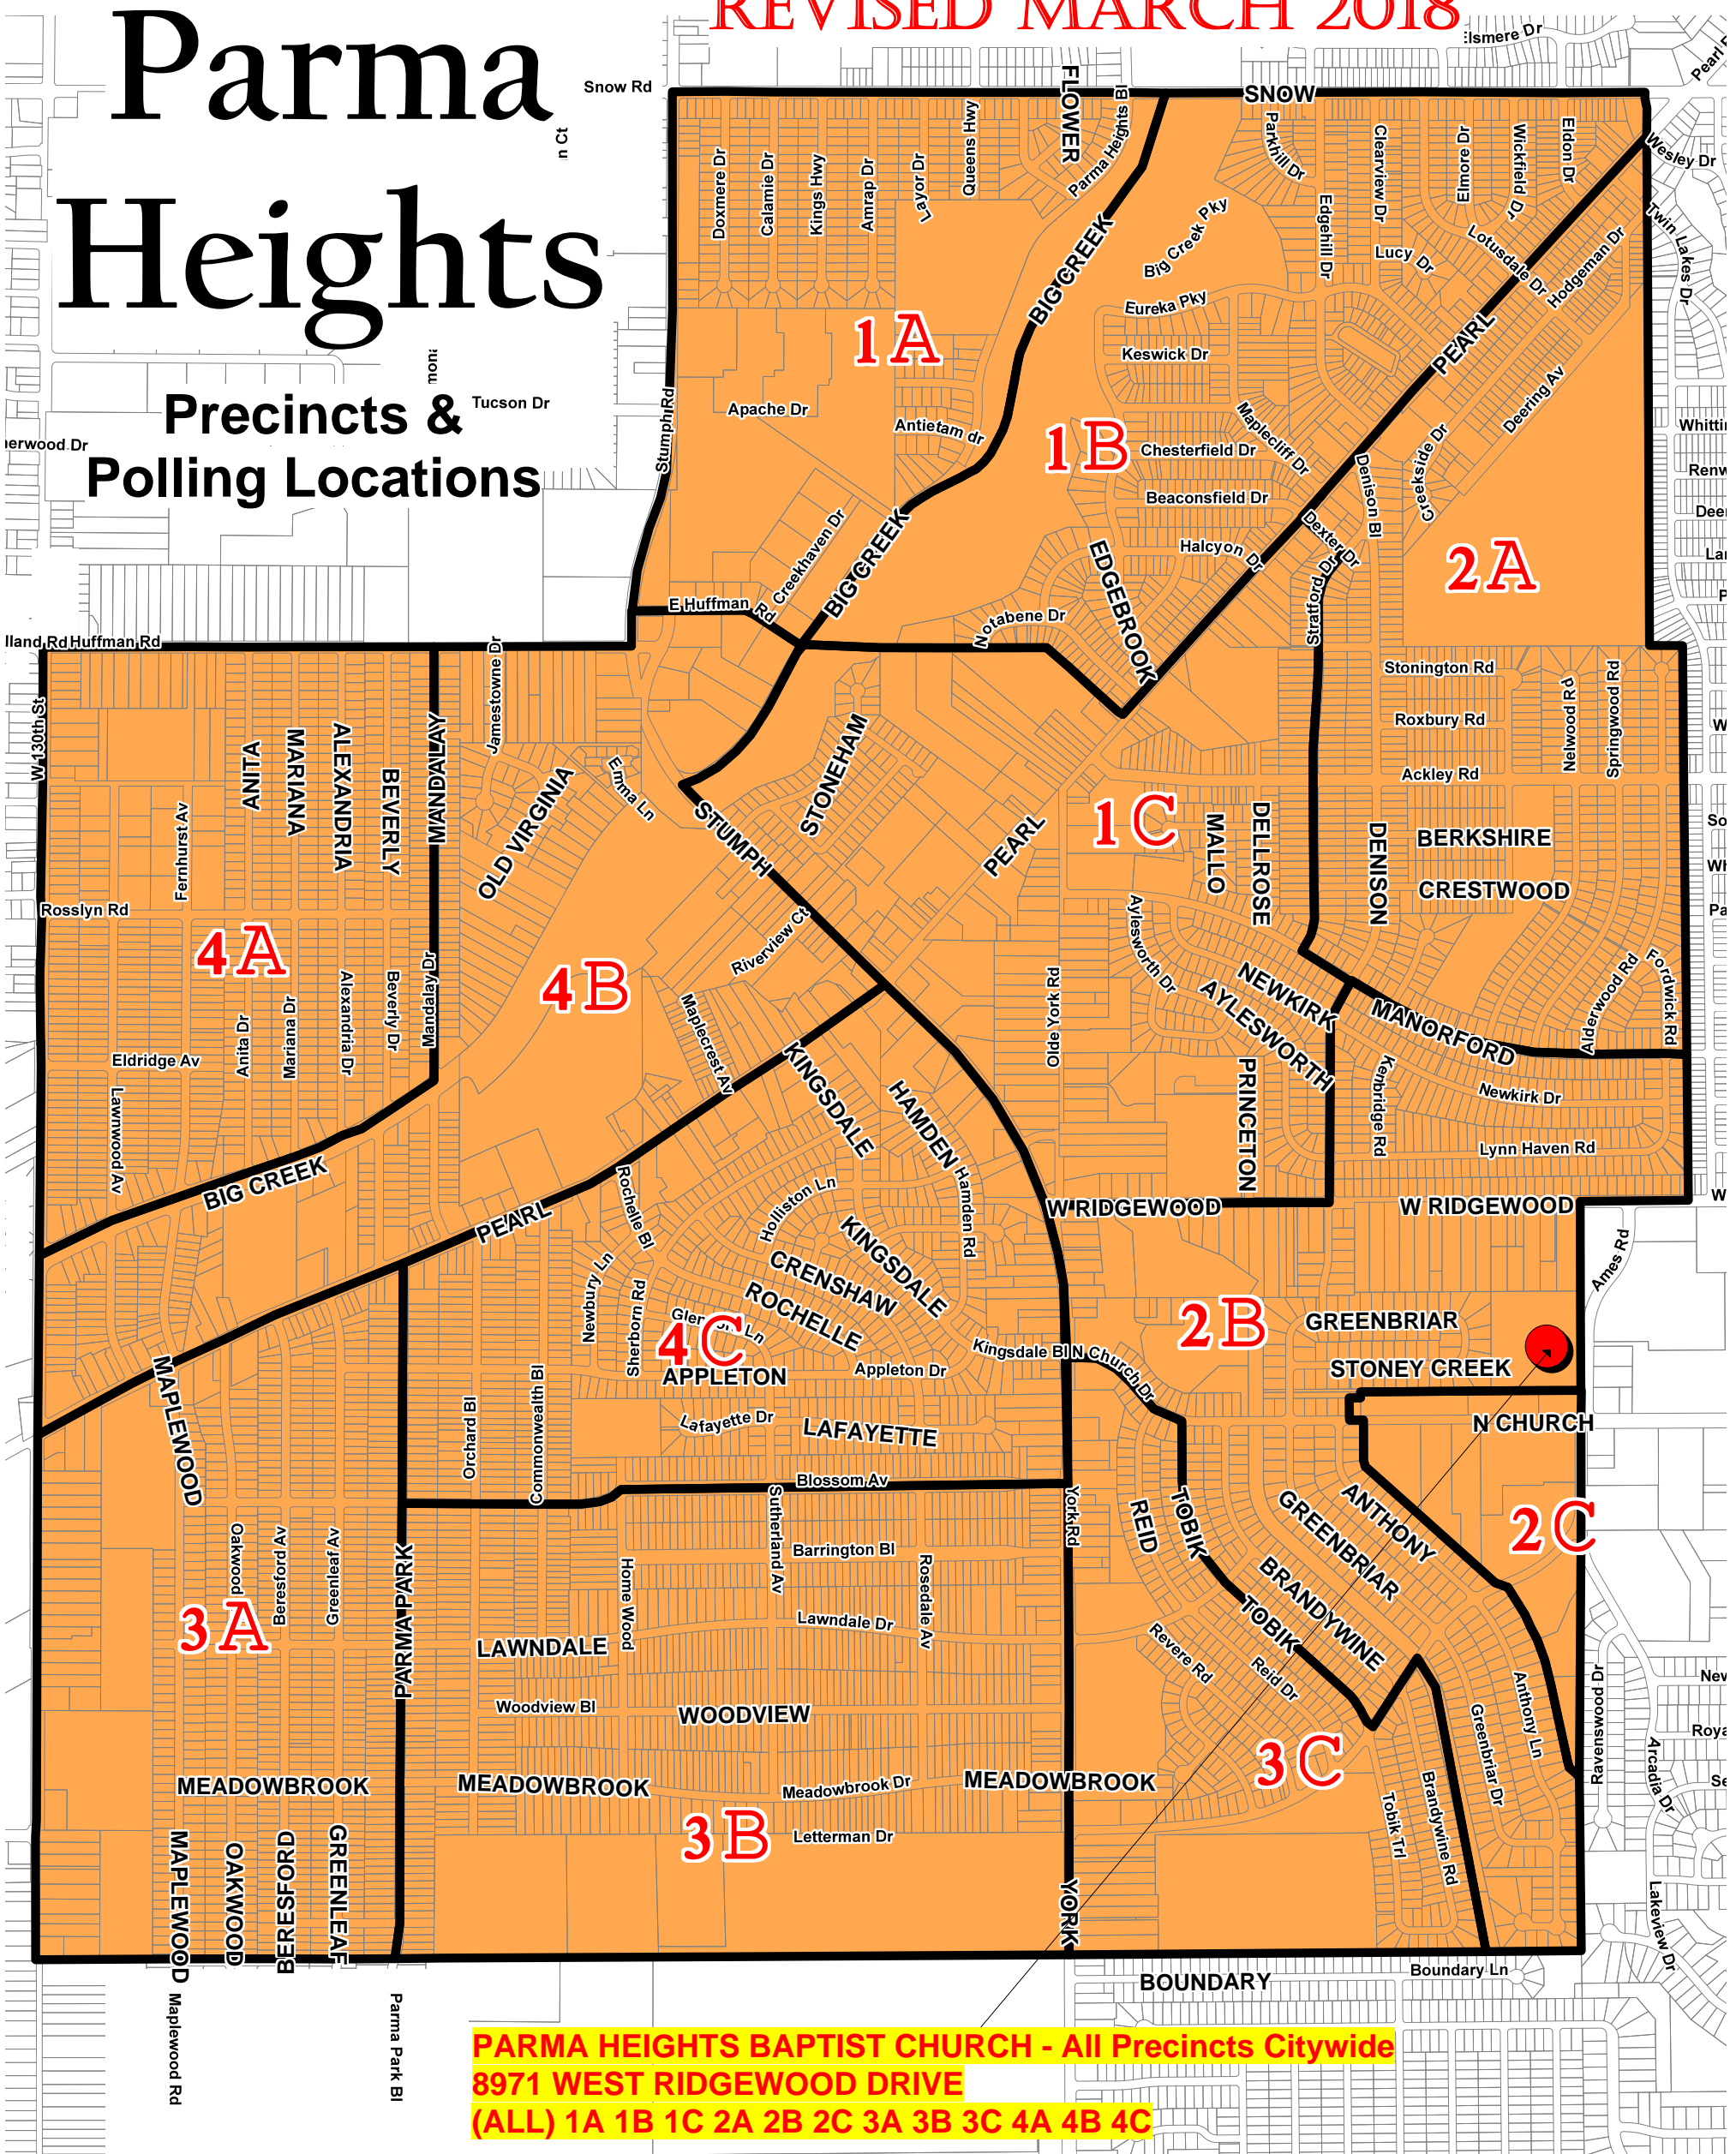

REVISED MARCH 2018

Parma Heights

Precincts & Polling Locations

PARMA HEIGHTS BAPTIST CHURCH - All Precincts Citywide
8971 WEST RIDGEWOOD DRIVE
(ALL) 1A 1B 1C 2A 2B 2C 3A 3B 3C 4A 4B 4C

Notice to buyer: The Cuyahoga County Board of Elections cannot guarantee the absolute accuracy of the data purchased. The information contained on this map reflects the most recent updates to our records. In the unlikely event that serious data problems are detected, please contact the GIS Technician at (216)443-6686