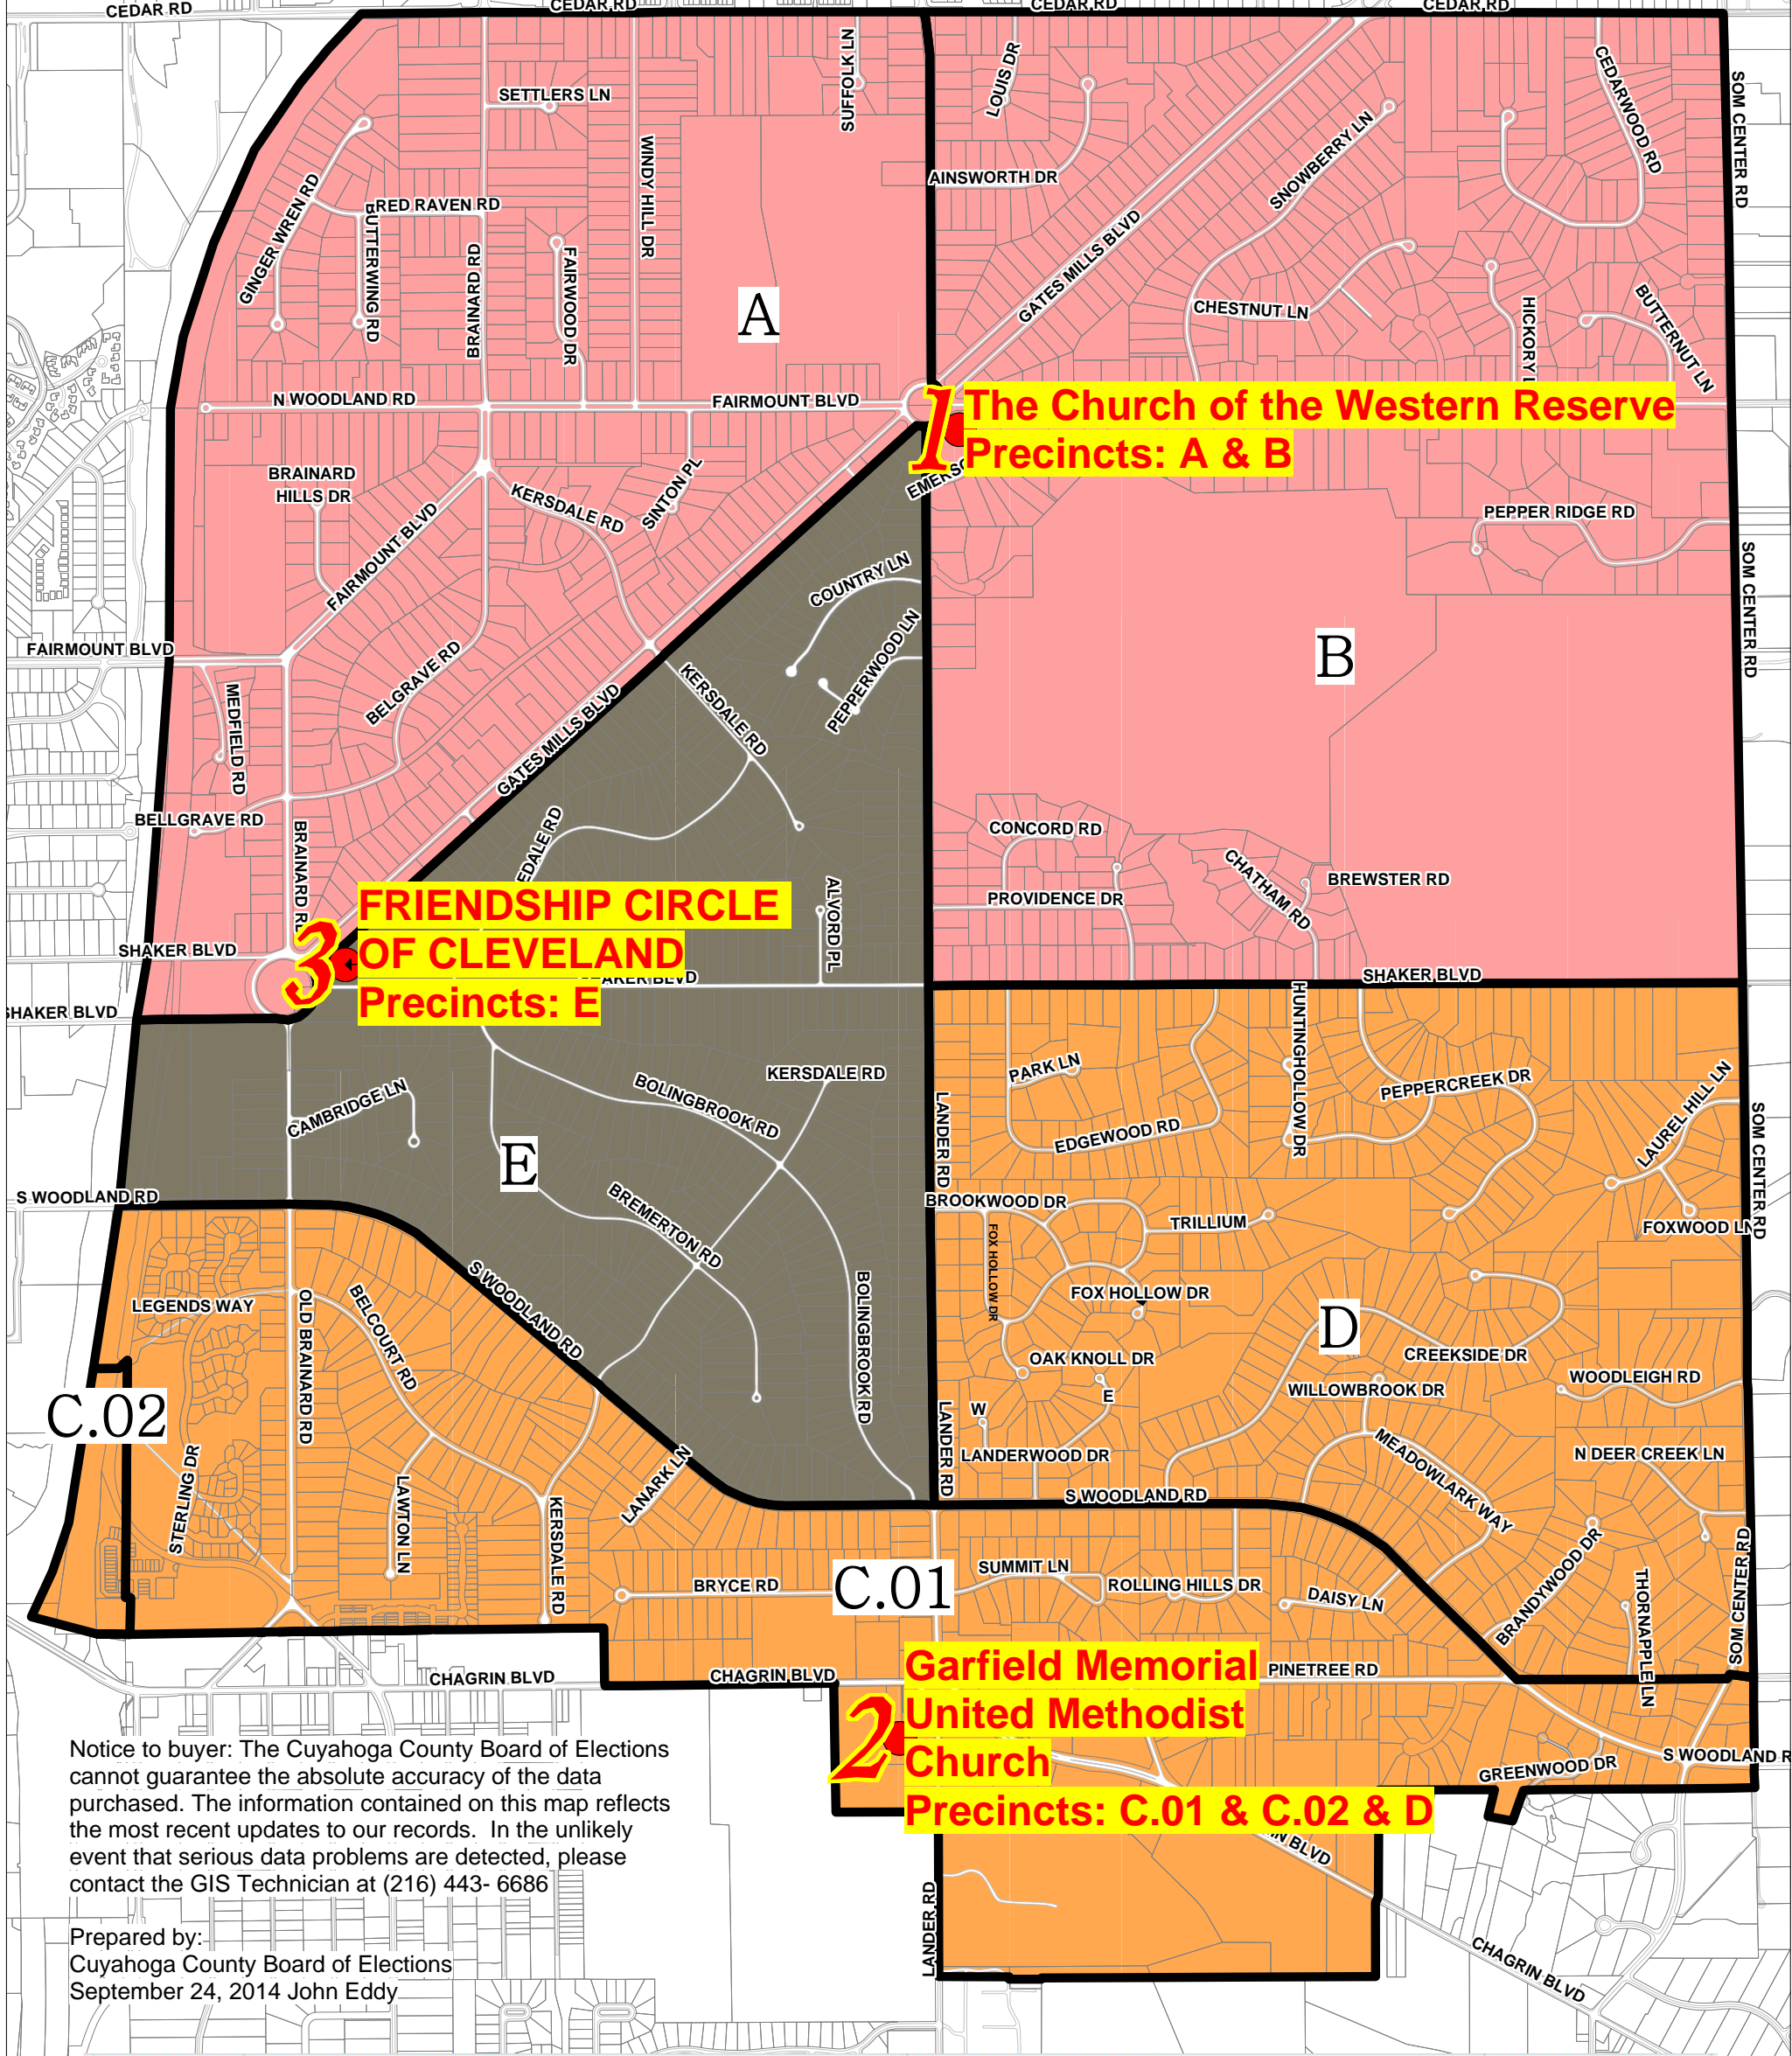

PEPPER PIKE

Precincts & Polling Locations

Revised September 2014

Notice to buyer: The Cuyahoga County Board of Elections cannot guarantee the absolute accuracy of the data purchased. The information contained on this map reflects the most recent updates to our records. In the unlikely event that serious data problems are detected, please contact the GIS Technician at (216) 443- 6686

Prepared by:
Cuyahoga County Board of Elections
September 24, 2014 John Eddy

1	THE CHURCH OF THE WEST. RESERVE	30500 FAIRMOUNT BOULEVARD	A B
2	GARFIELD MEM. UN. METH. CHURCH	3650 LANDER ROAD	C.01 C.02 D
3	FRIENDSHIP CIRCLE OF CLEVELAND	27900 GATES MILLS BLVD	E