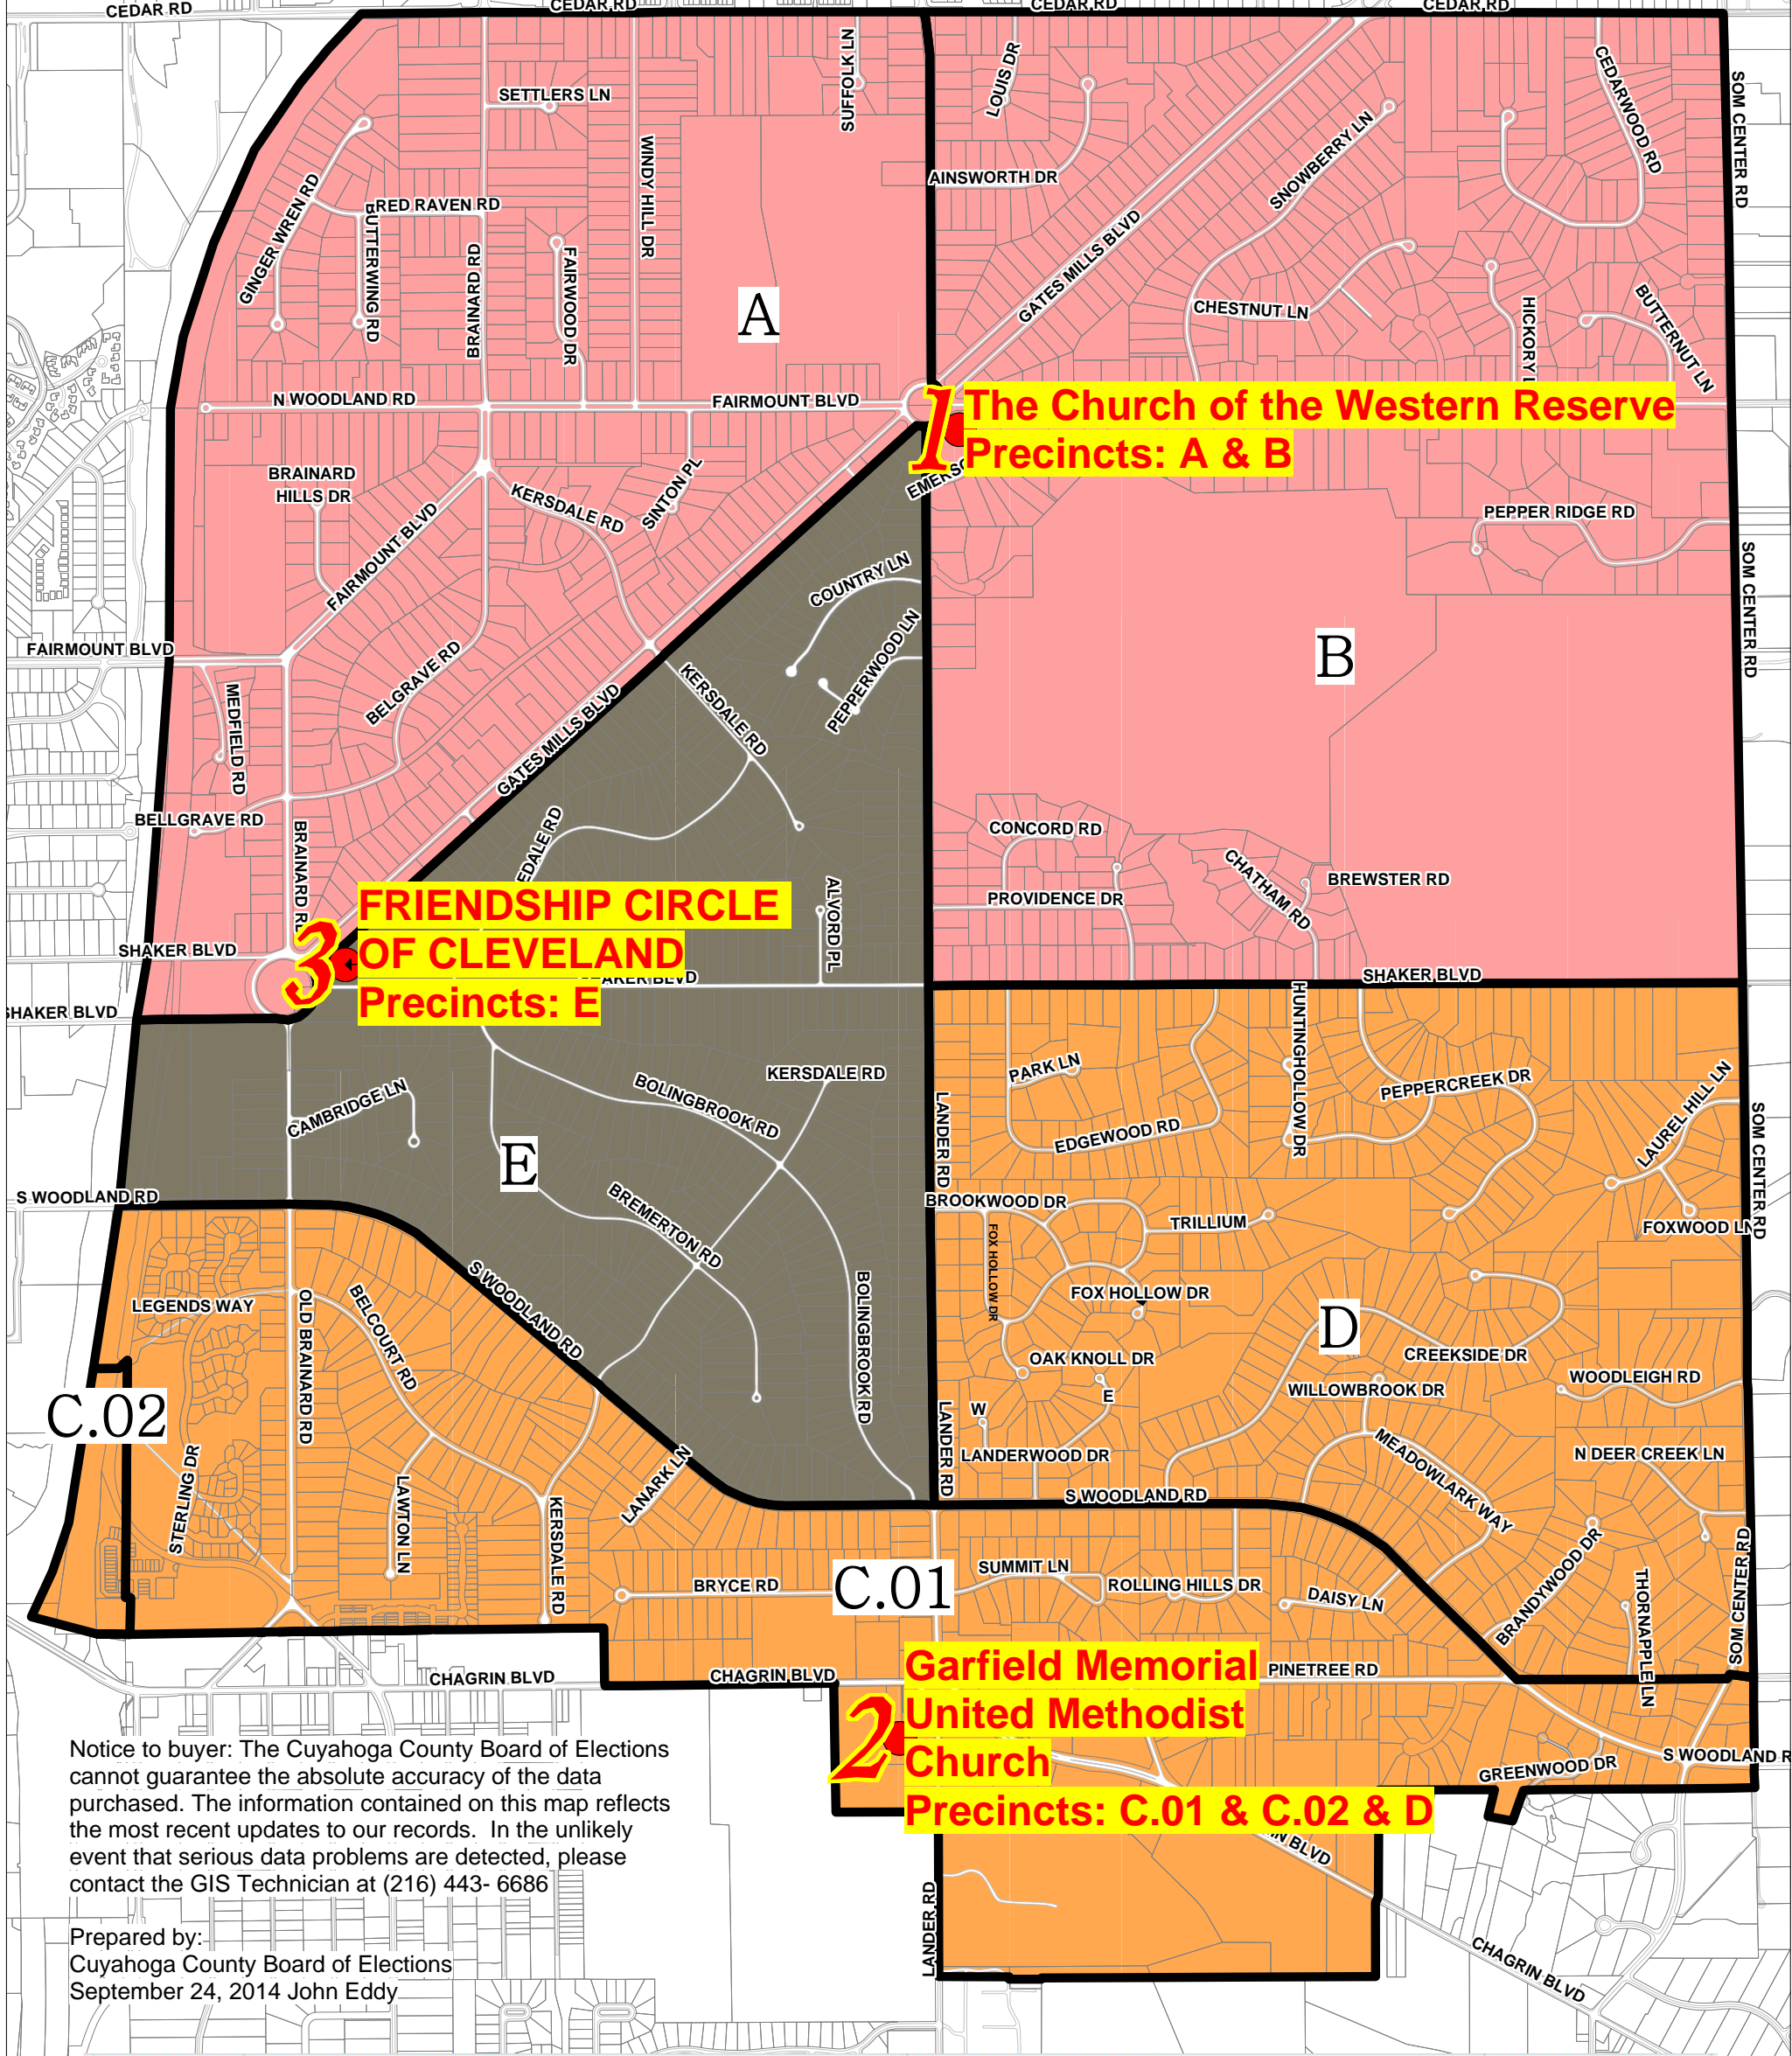

# PEPPER PIKE

## Precincts & Polling Locations

Revised September 2014

Notice to buyer: The Cuyahoga County Board of Elections cannot guarantee the absolute accuracy of the data purchased. The information contained on this map reflects the most recent updates to our records. In the unlikely event that serious data problems are detected, please contact the GIS Technician at (216) 443- 6686

Prepared by:  
Cuyahoga County Board of Elections  
September 24, 2014 John Eddy

1	THE CHURCH OF THE WEST. RESERVE	30500 FAIRMOUNT BOULEVARD	A B
2	GARFIELD MEM. UN. METH. CHURCH	3650 LANDER ROAD	C.01 C.02 D
3	FRIENDSHIP CIRCLE OF CLEVELAND	27900 GATES MILLS BLVD	E