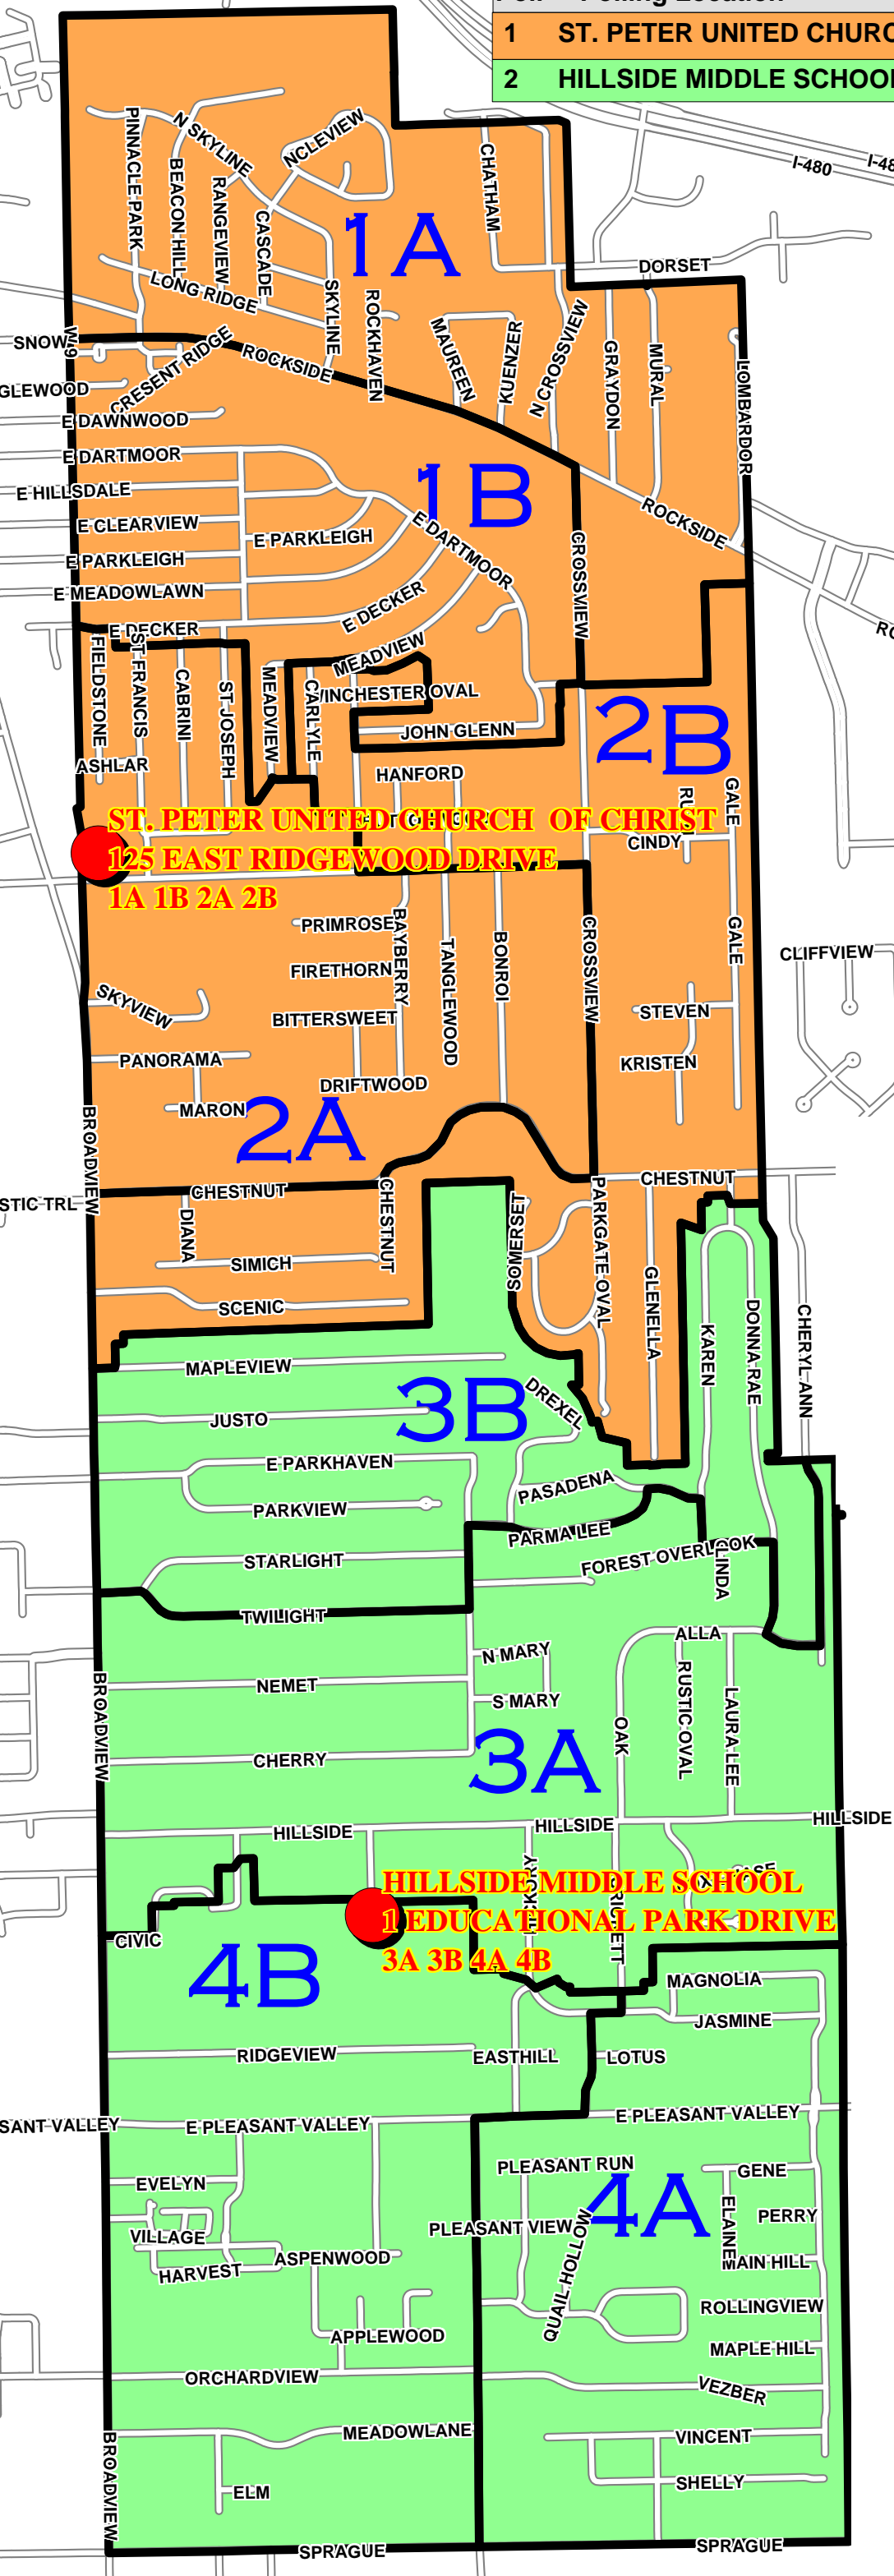

Poll	Polling Location	Address	Precincts
1	ST. PETER UNITED CHURCH OF CHRIST	125 E RIDGEWOOD DR	1A 1B 2A 2B
2	HILLSIDE MIDDLE SCHOOL	1 EDUCATIONAL PARK DR	3A 3B 4A 4B

Seven Hills

Notice to buyer: The Cuyahoga County Board of Elections cannot guarantee the absolute accuracy of the data purchased. The information contained on this map reflects the most recent updates to our records. In the unlikely event that serious data problems are detected, please contact the GIS Technician at (216)443-6686