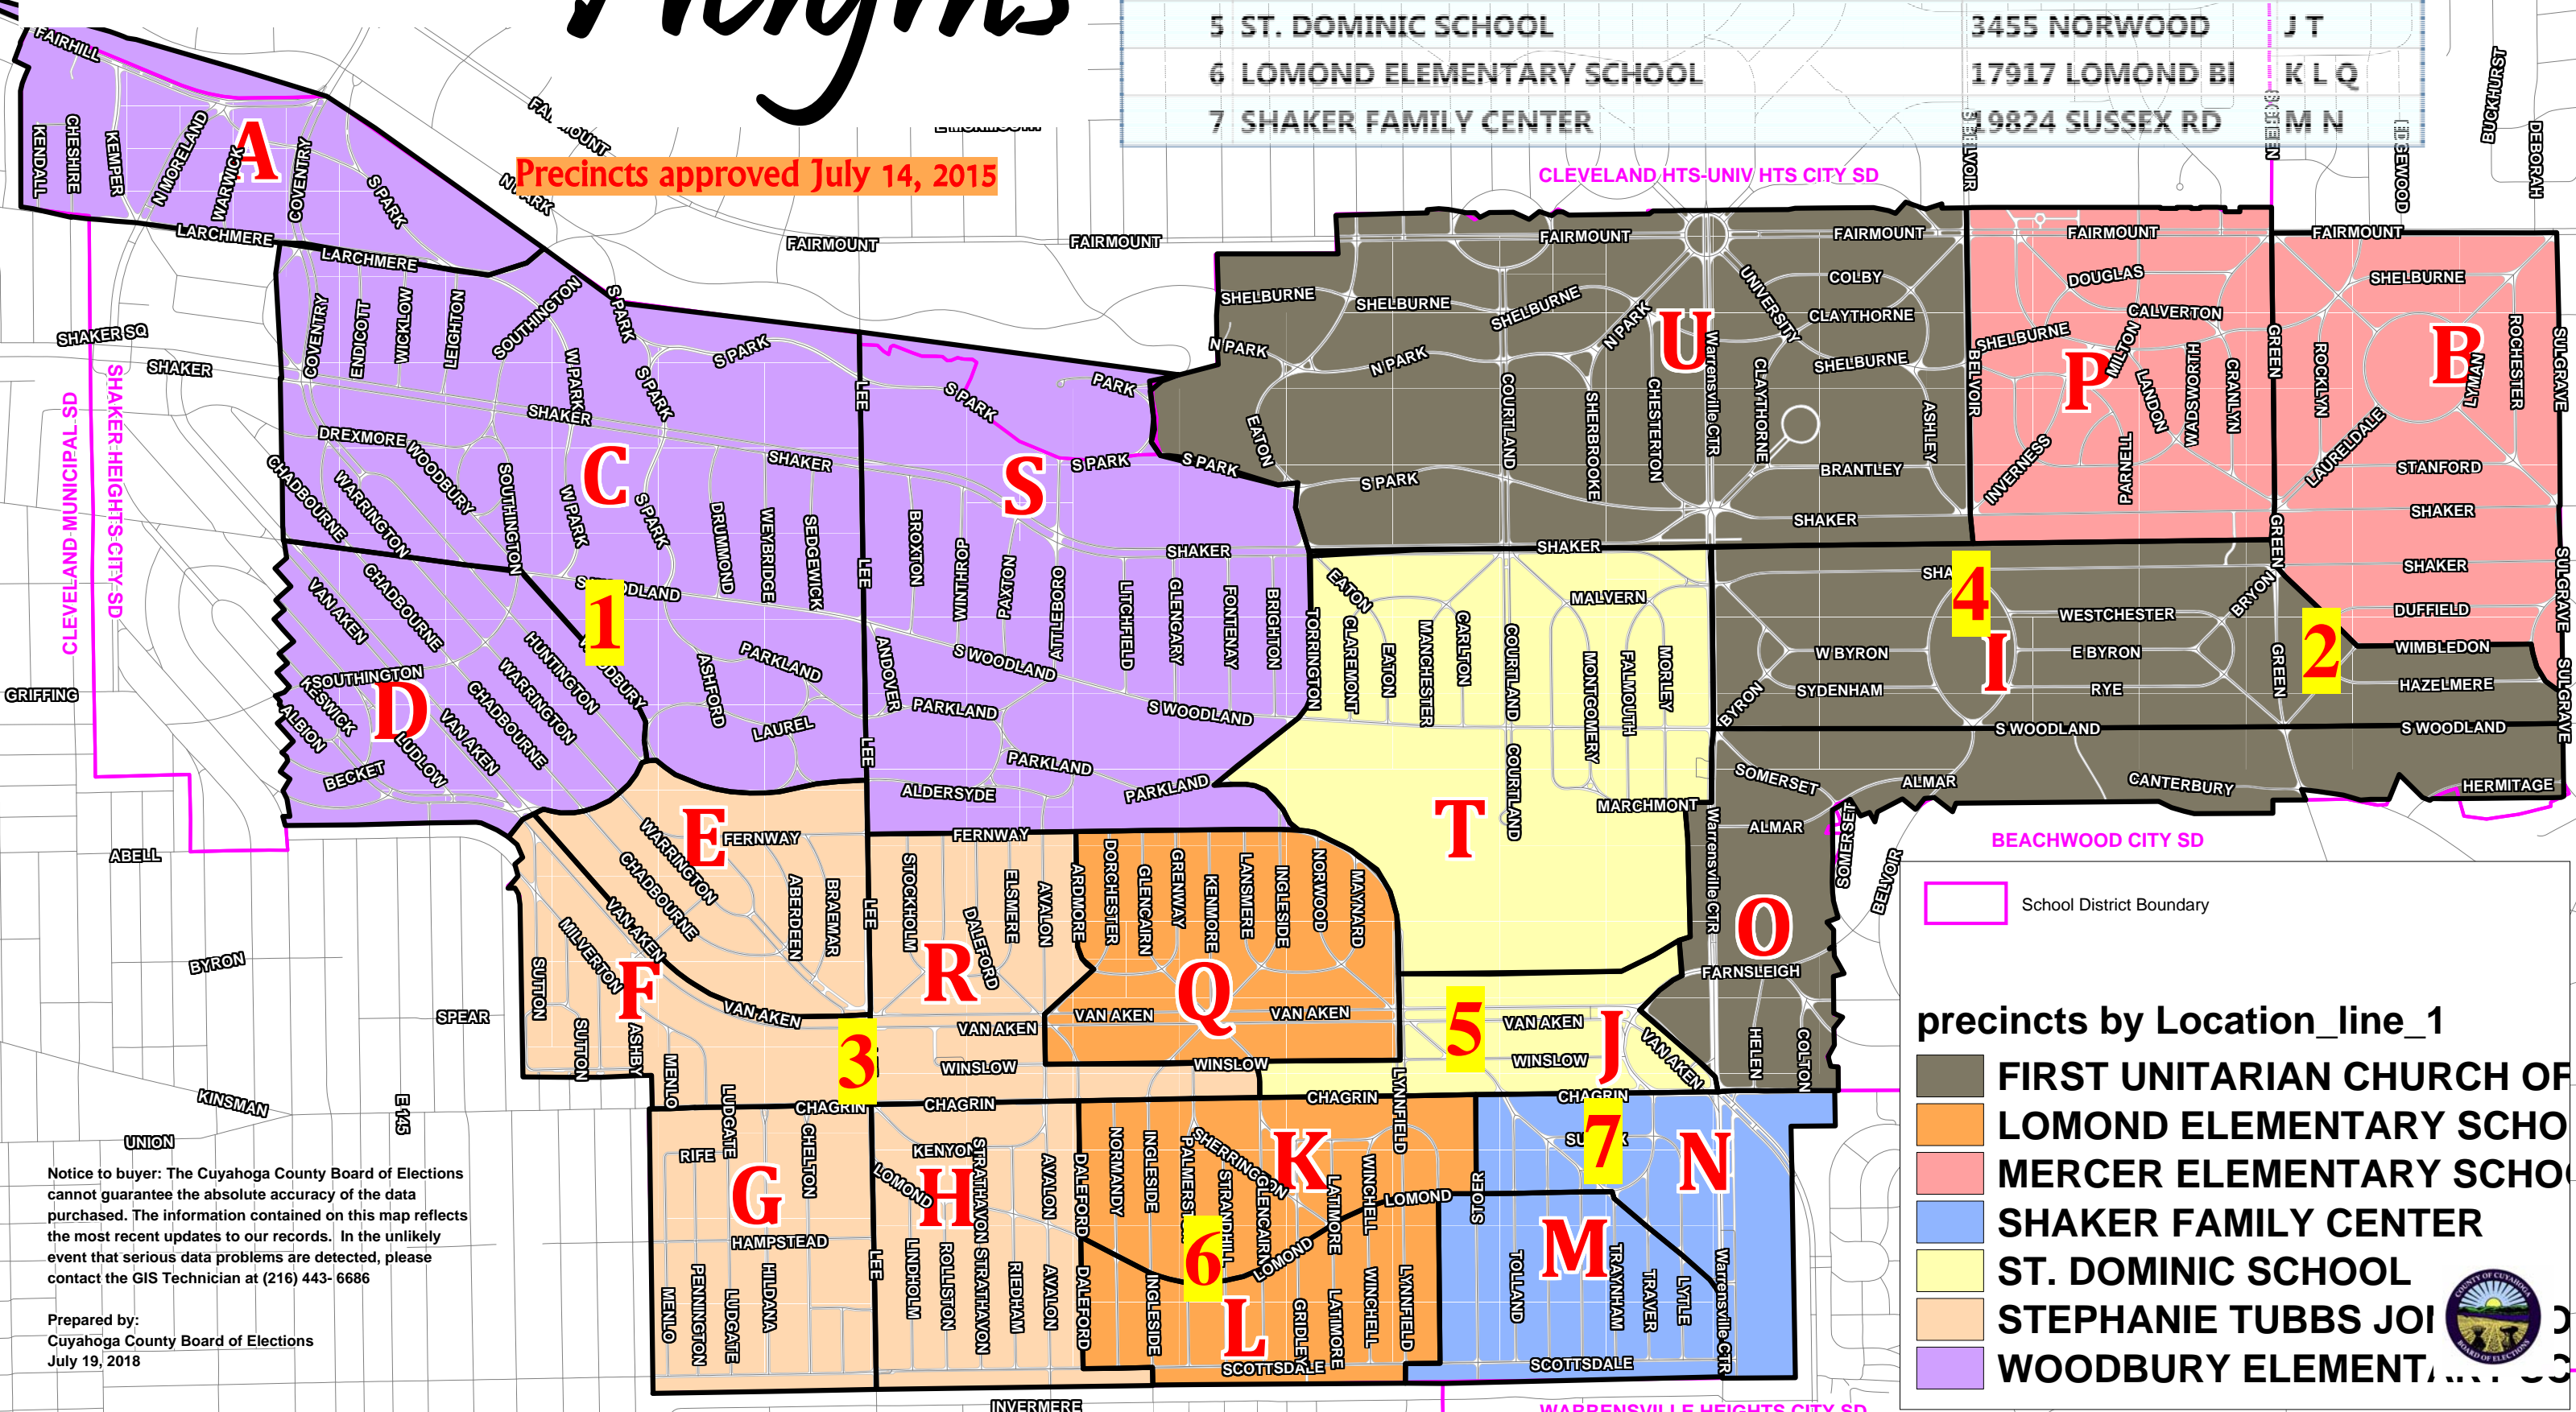

Shaker Heights

poll_id	location_line_1	location_line_2	Precincts
1	WOODBURY ELEMENTARY SCHOOL	15400 S WOODLAND	A C D S
2	MERCER ELEMENTARY SCHOOL	23325 WIMBLEDON	B P
3	STEPHANIE TUBBS JONES COMMUNITY BUILDING	3450 LEE ROAD	E F G H R
4	FIRST UNITARIAN CHURCH OF CLEVELAND	21600 SHAKER BL	I O U
5	ST. DOMINIC SCHOOL	3455 NORWOOD	J T
6	LOMOND ELEMENTARY SCHOOL	17917 LOMOND BI	K L Q
7	SHAKER FAMILY CENTER	19824 SUSSEX RD	M N

Precincts approved July 14, 2015

School District Boundary

precincts by Location_line_1

- FIRST UNITARIAN CHURCH OF CLEVELAND
- LOMOND ELEMENTARY SCHOOL
- MERCER ELEMENTARY SCHOOL
- SHAKER FAMILY CENTER
- ST. DOMINIC SCHOOL
- STEPHANIE TUBBS JONES COMMUNITY BUILDING
- WOODBURY ELEMENTARY SCHOOL