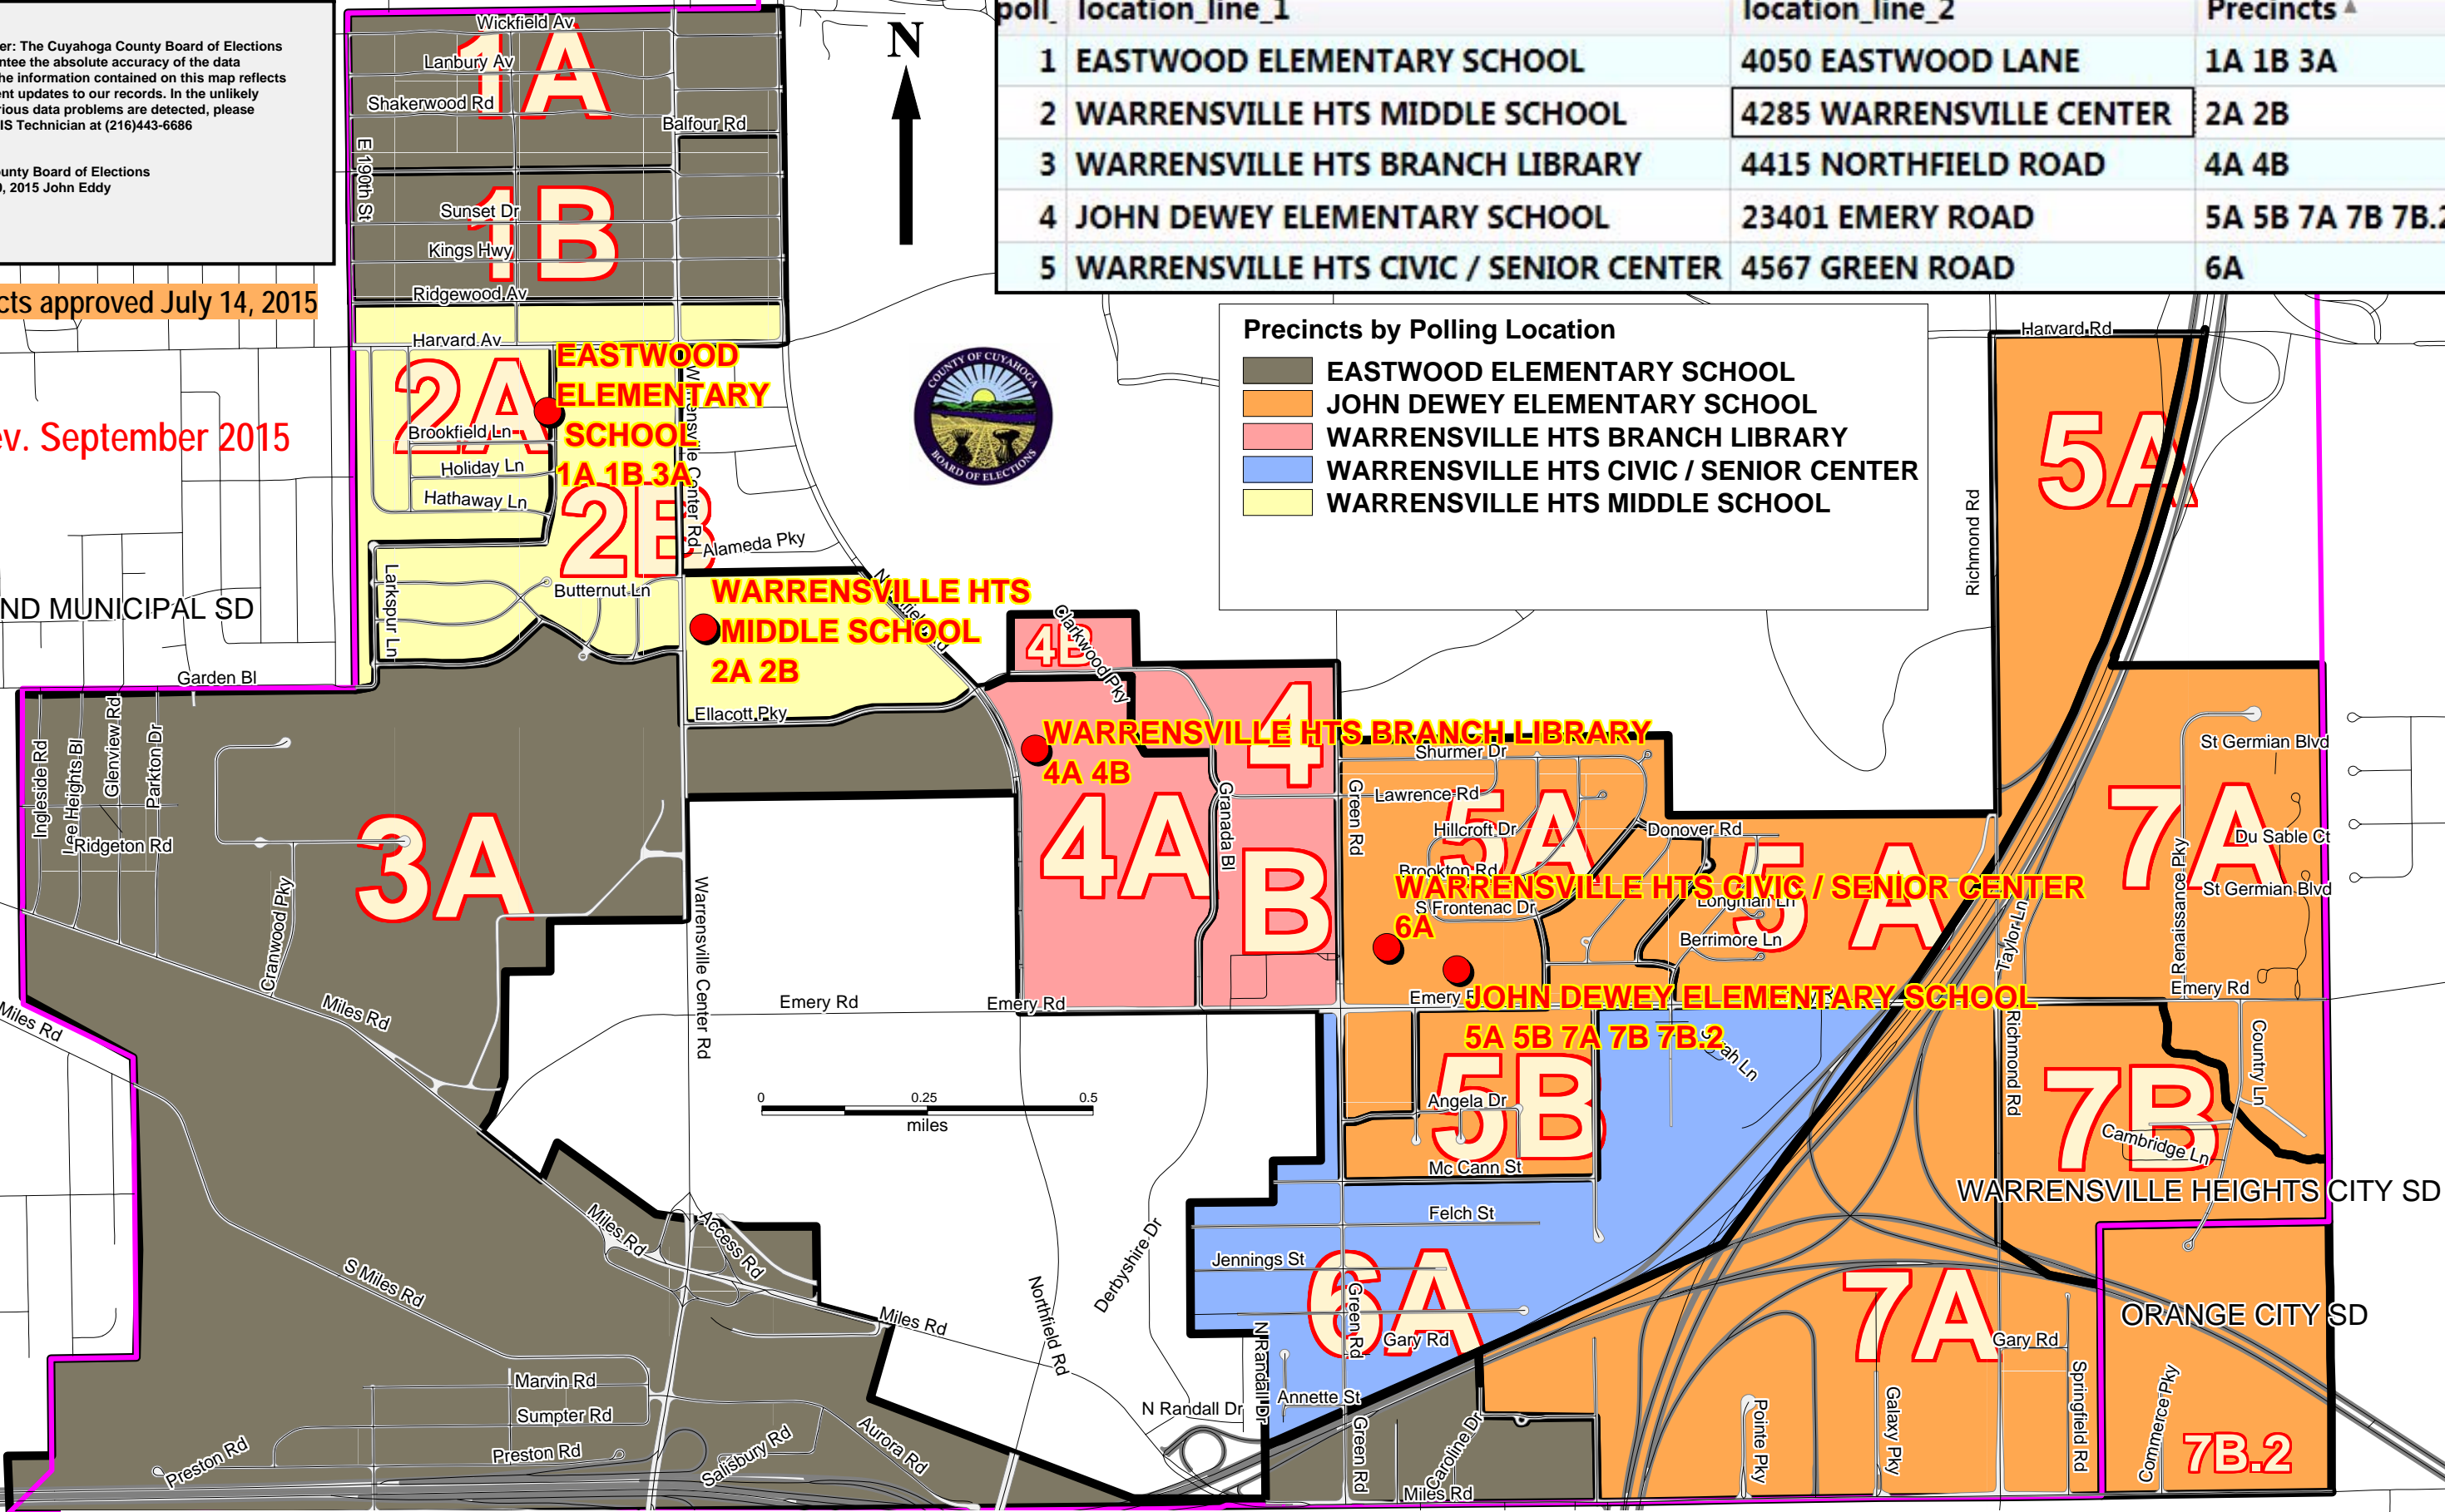

Prepared by:
Cuyahoga County Board of Elections
September 10, 2015 John Eddy

Precincts approved July 14, 2015

Rev. September 2015

poll_location_line_1	location_line_2	Precincts ▲
1 EASTWOOD ELEMENTARY SCHOOL	4050 EASTWOOD LANE	1A 1B 3A
2 WARRENSVILLE HTS MIDDLE SCHOOL	4285 WARRENSVILLE CENTER	2A 2B
3 WARRENSVILLE HTS BRANCH LIBRARY	4415 NORTHFIELD ROAD	4A 4B
4 JOHN DEWEY ELEMENTARY SCHOOL	23401 EMERY ROAD	5A 5B 7A 7B 7B.2
5 WARRENSVILLE HTS CIVIC / SENIOR CENTER	4567 GREEN ROAD	6A

Precincts by Polling Location

- EASTWOOD ELEMENTARY SCHOOL
- JOHN DEWEY ELEMENTARY SCHOOL
- WARRENSVILLE HTS BRANCH LIBRARY
- WARRENSVILLE HTS CIVIC / SENIOR CENTER
- WARRENSVILLE HTS MIDDLE SCHOOL

CLEVELAND MUNICIPAL SD

WARRENSVILLE HEIGHTS CITY SD

ORANGE CITY SD

Warrensville Heights