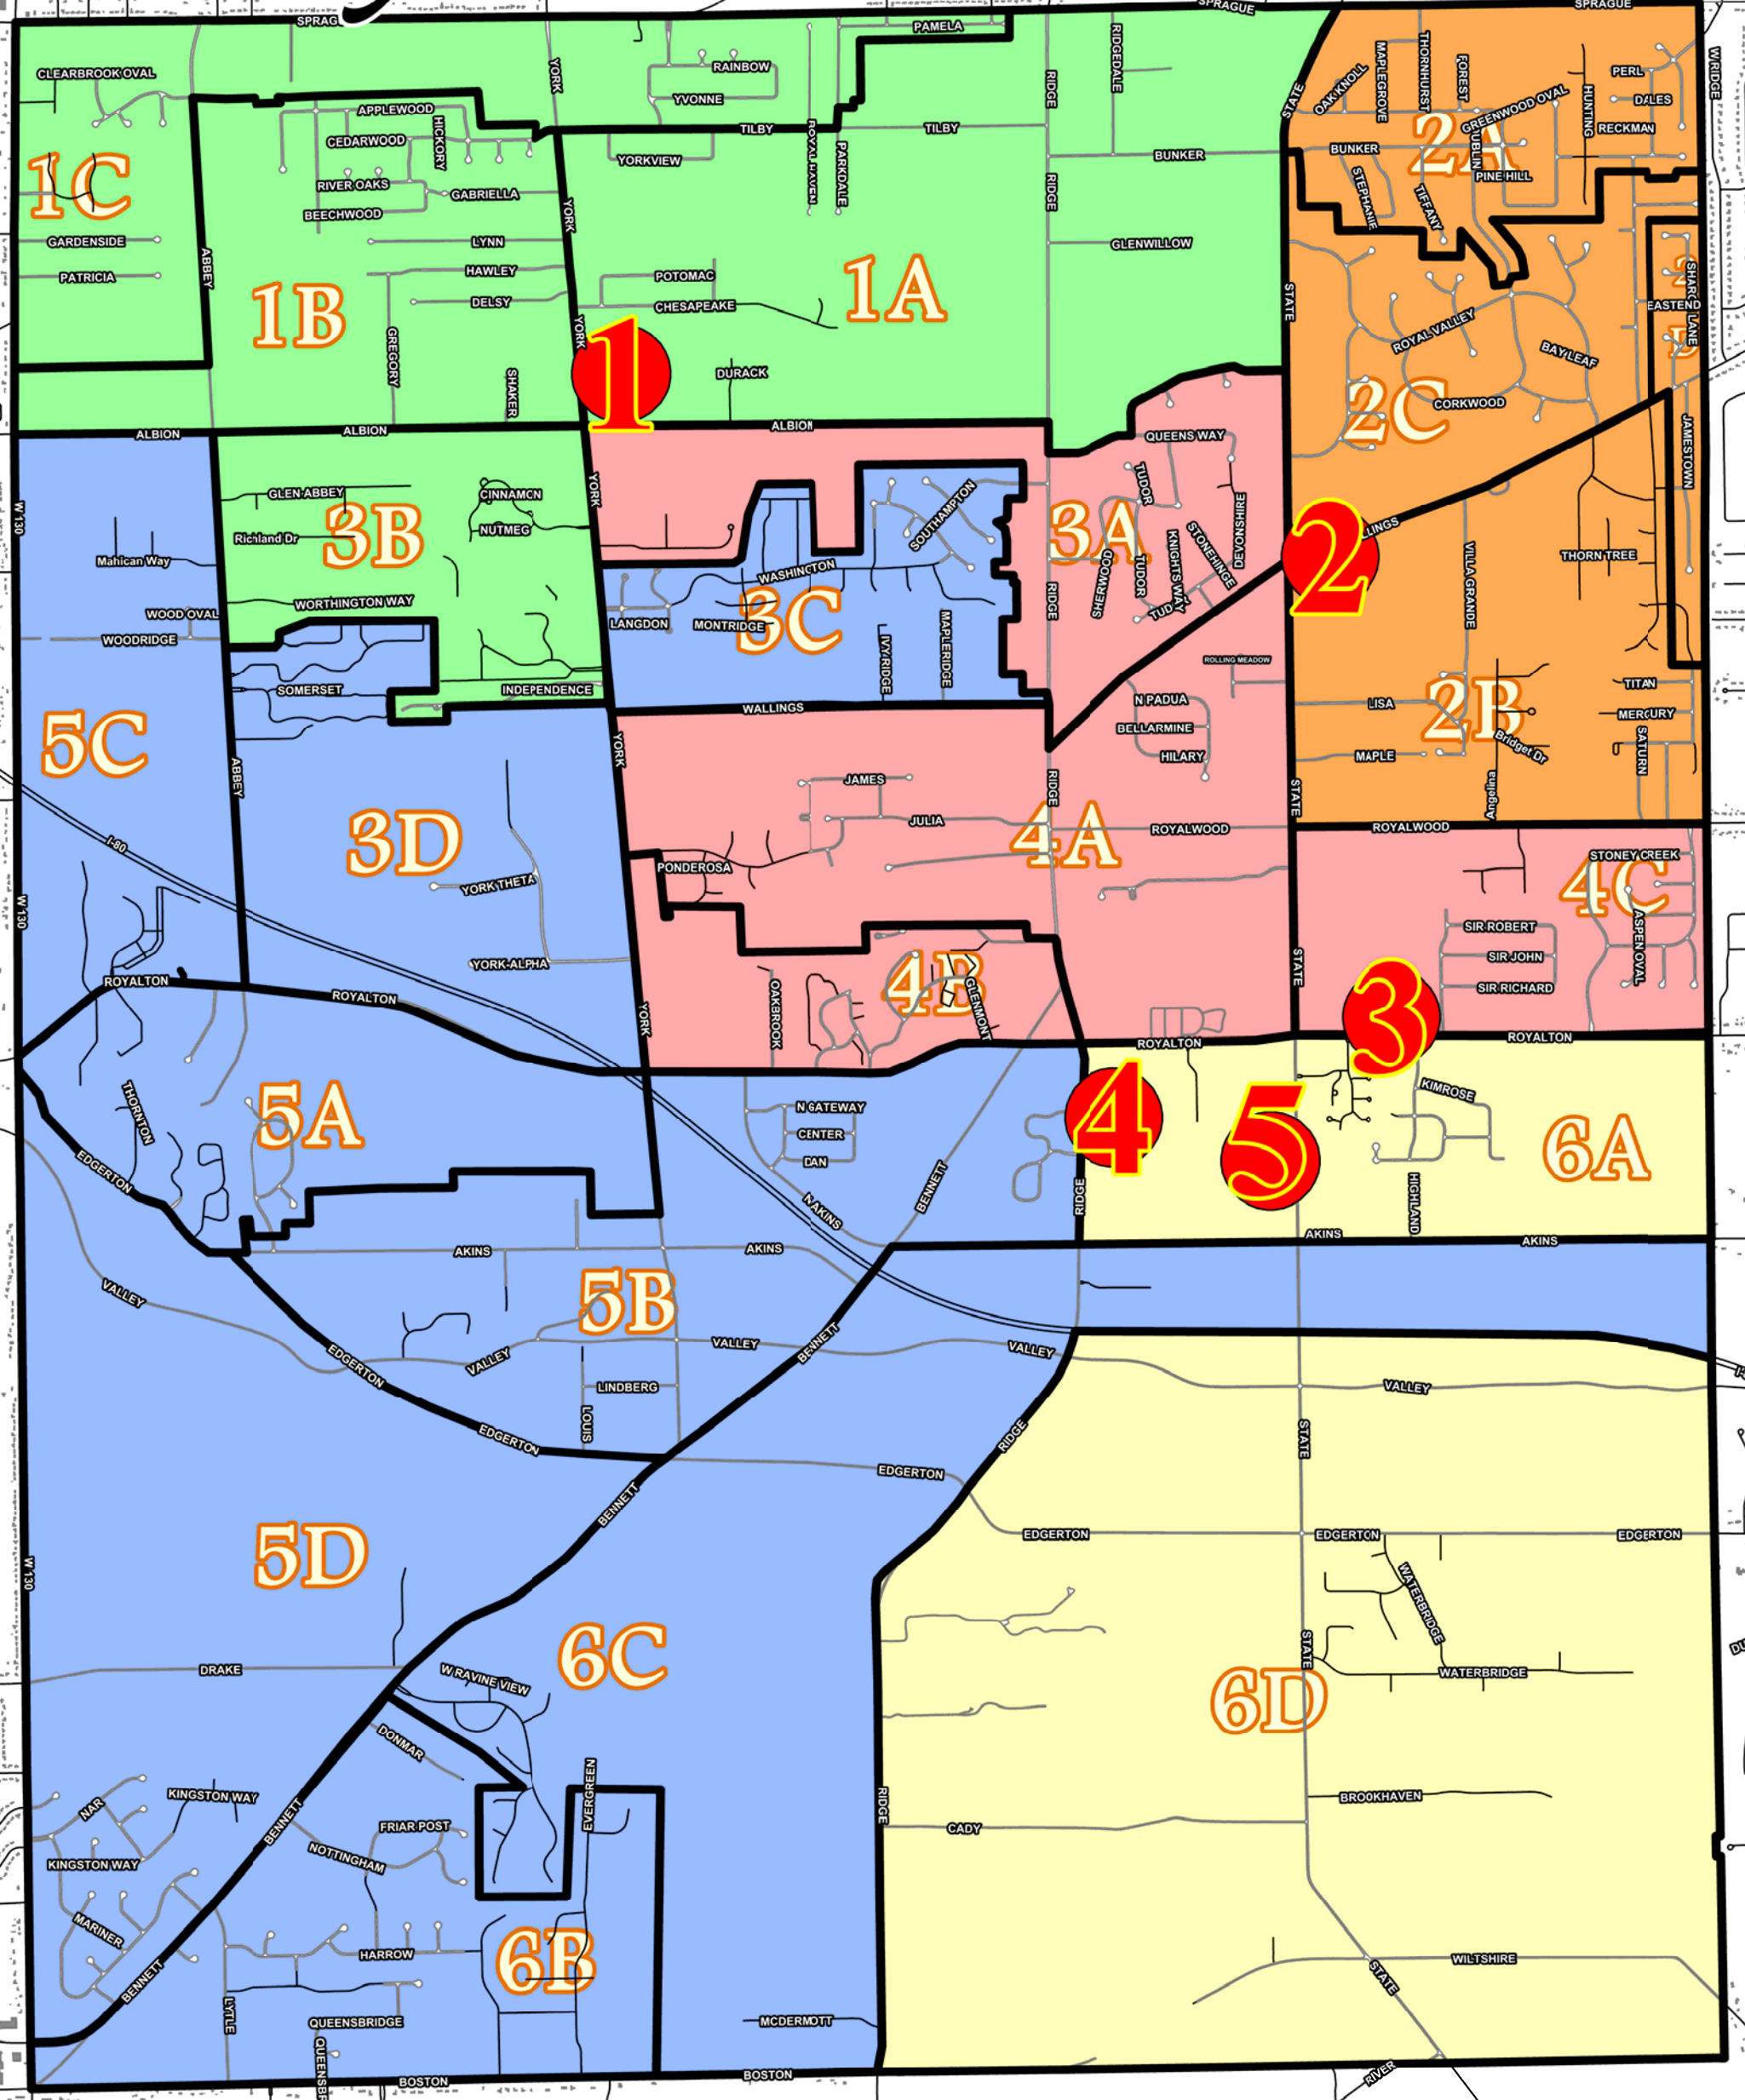

North Royalton

Revised March 2018

Notice to buyer: The Cuyahoga County Board of Elections cannot guarantee the absolute accuracy of the data purchased. The information contained on this map reflects the most recent updates to our records. In the unlikely event that serious data problems are detected, please contact the GIS Technician at (216) 443-6686

Prepared by:
Cuyahoga County Board of Elections
March 8, 2018 John Eddy Senior GIS Technician

Poll	Polling Location	Address	Precincts
1	ALBION ELEMENTARY SCHOOL	9360 ALBION ROAD	1A 1B 1C 3B
2	NORTH ROYALTON BRANCH LIBRARY	5071 WALLINGS ROAD	2A 2B 2C 2D
3	NORTH ROYALTON CHRISTIAN CHURCH	5100 ROYALTON ROAD	3A 4A 4B 4C
4	NORTH ROYALTON HIGH SCHOOL	14713 RIDGE ROAD	3C 3D 5A 5B 5C 5D 6B 6C
5	NORTH ROYALTON CITY HALL	14600 STATE ROAD	6A 6D